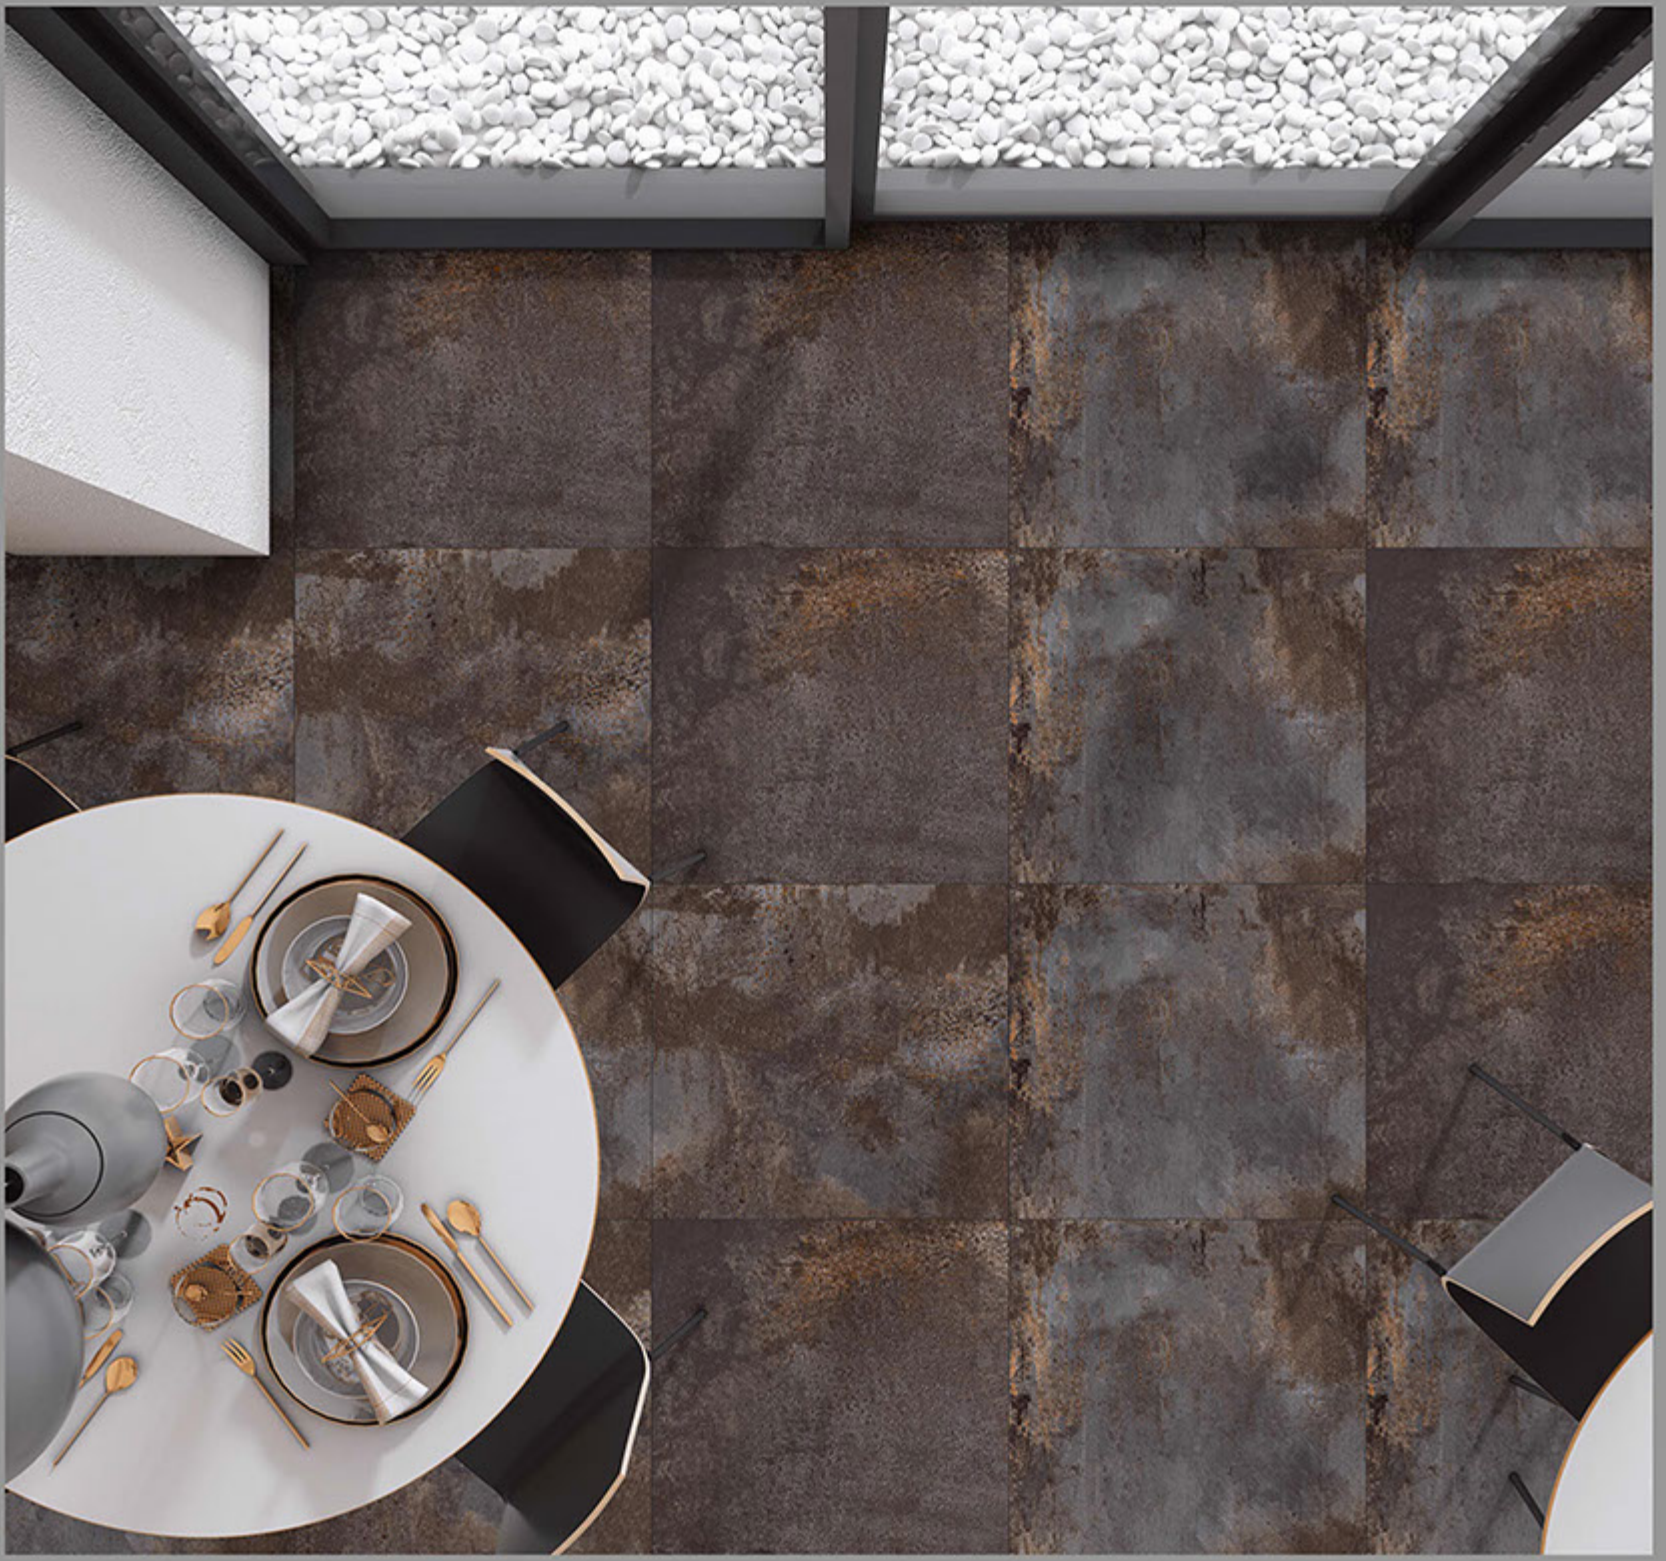

DESIGN NAME:

M-1052

**GLAZED
VITRIFIED
TILES**

600X600MM