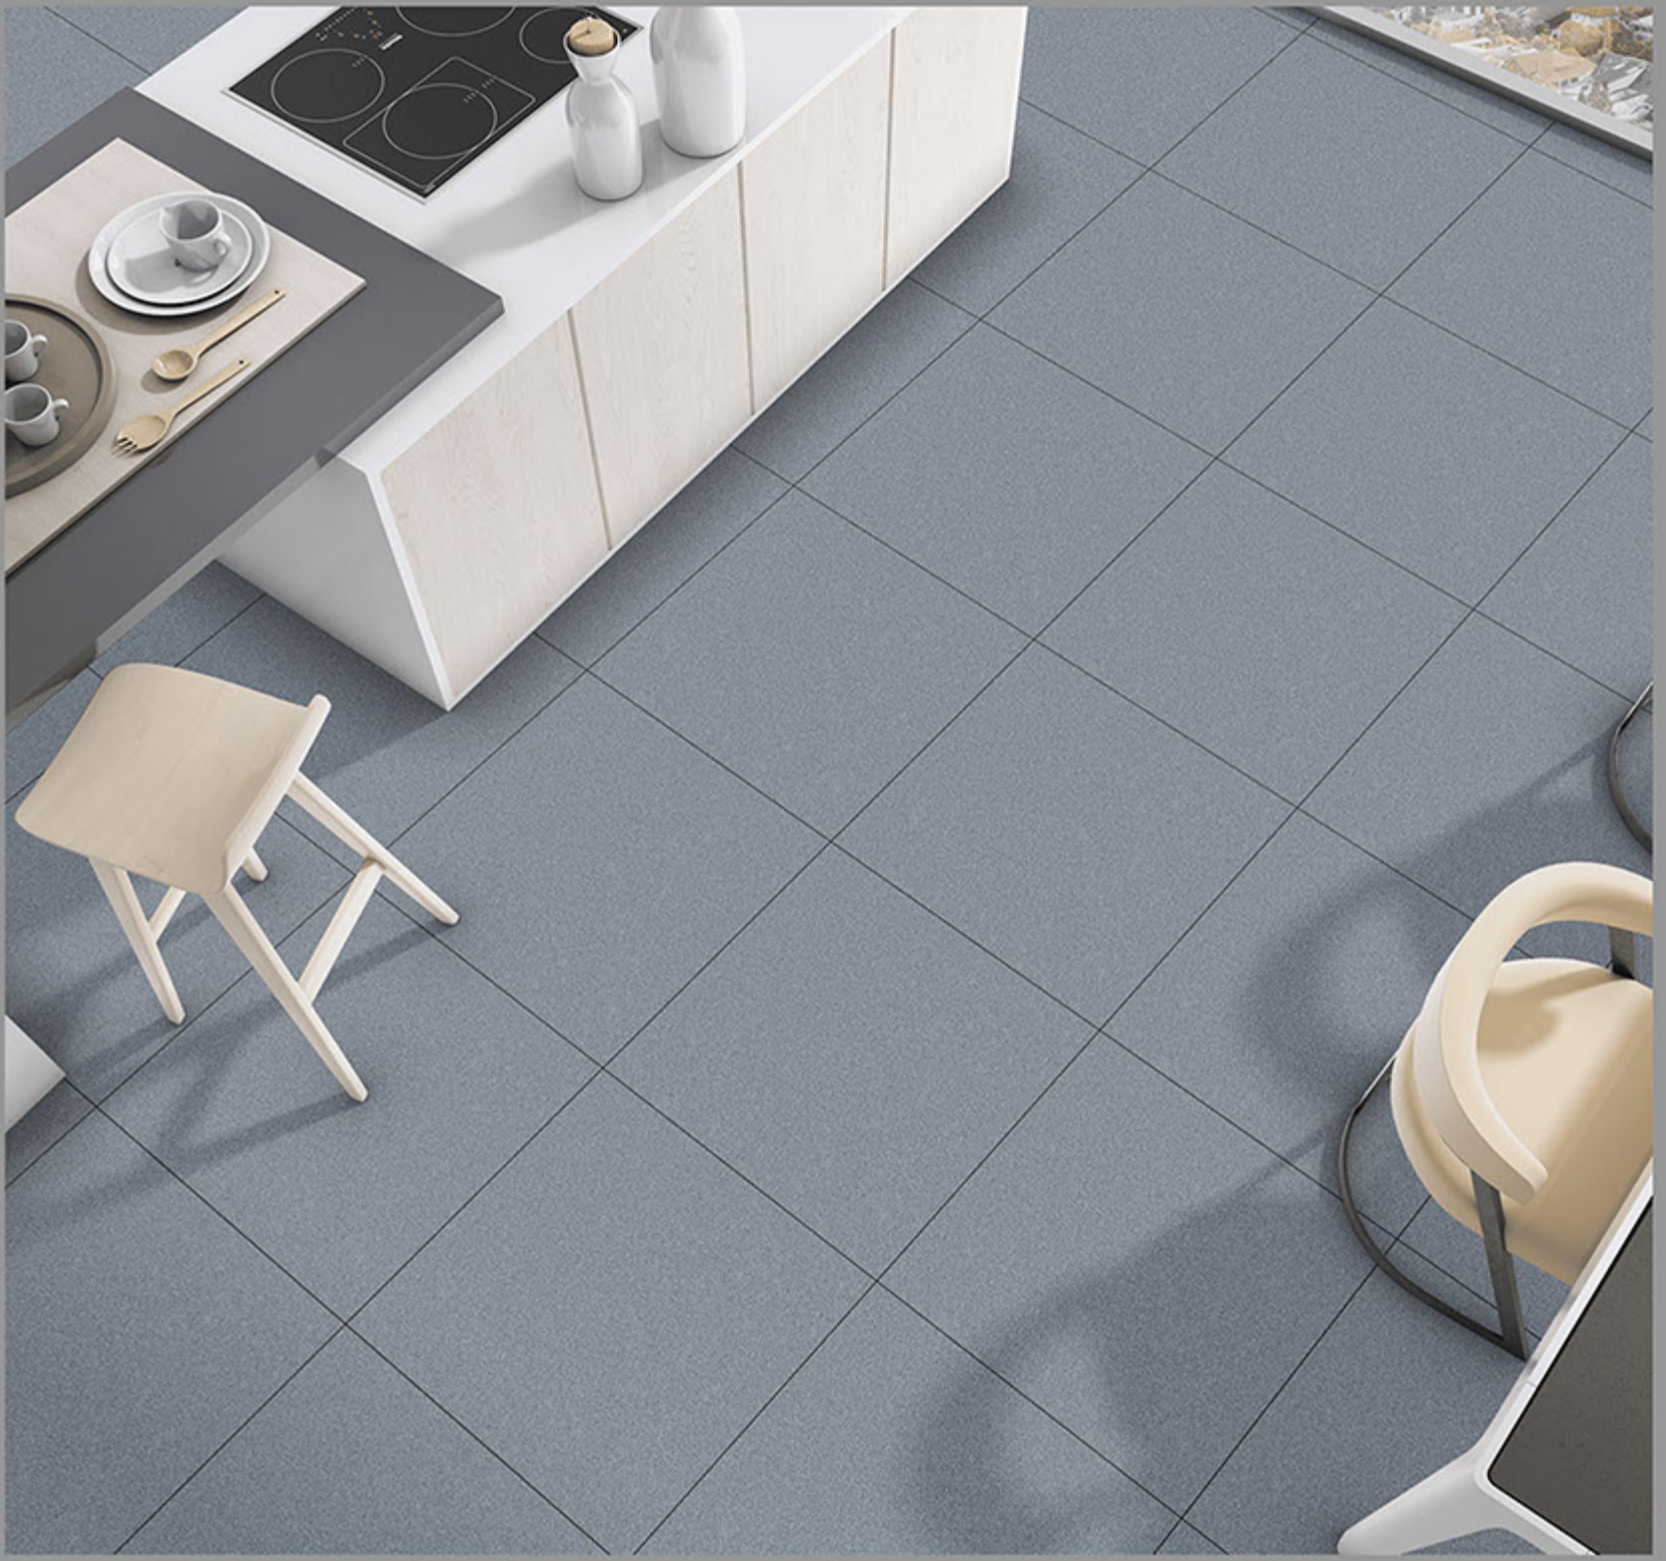

**GLAZED  
VITRIFIED  
TILES**  
**600X600MM**

**DESIGN NAME:**  
**PIXLET\_CHOCO**

**GLAZED  
VITRIFIED  
TILES**  
**600X600MM**

**DESIGN NAME:**  
**PIXLET LIGHT**

**GLAZED  
VITRIFIED  
TILES**  
**600X600MM**