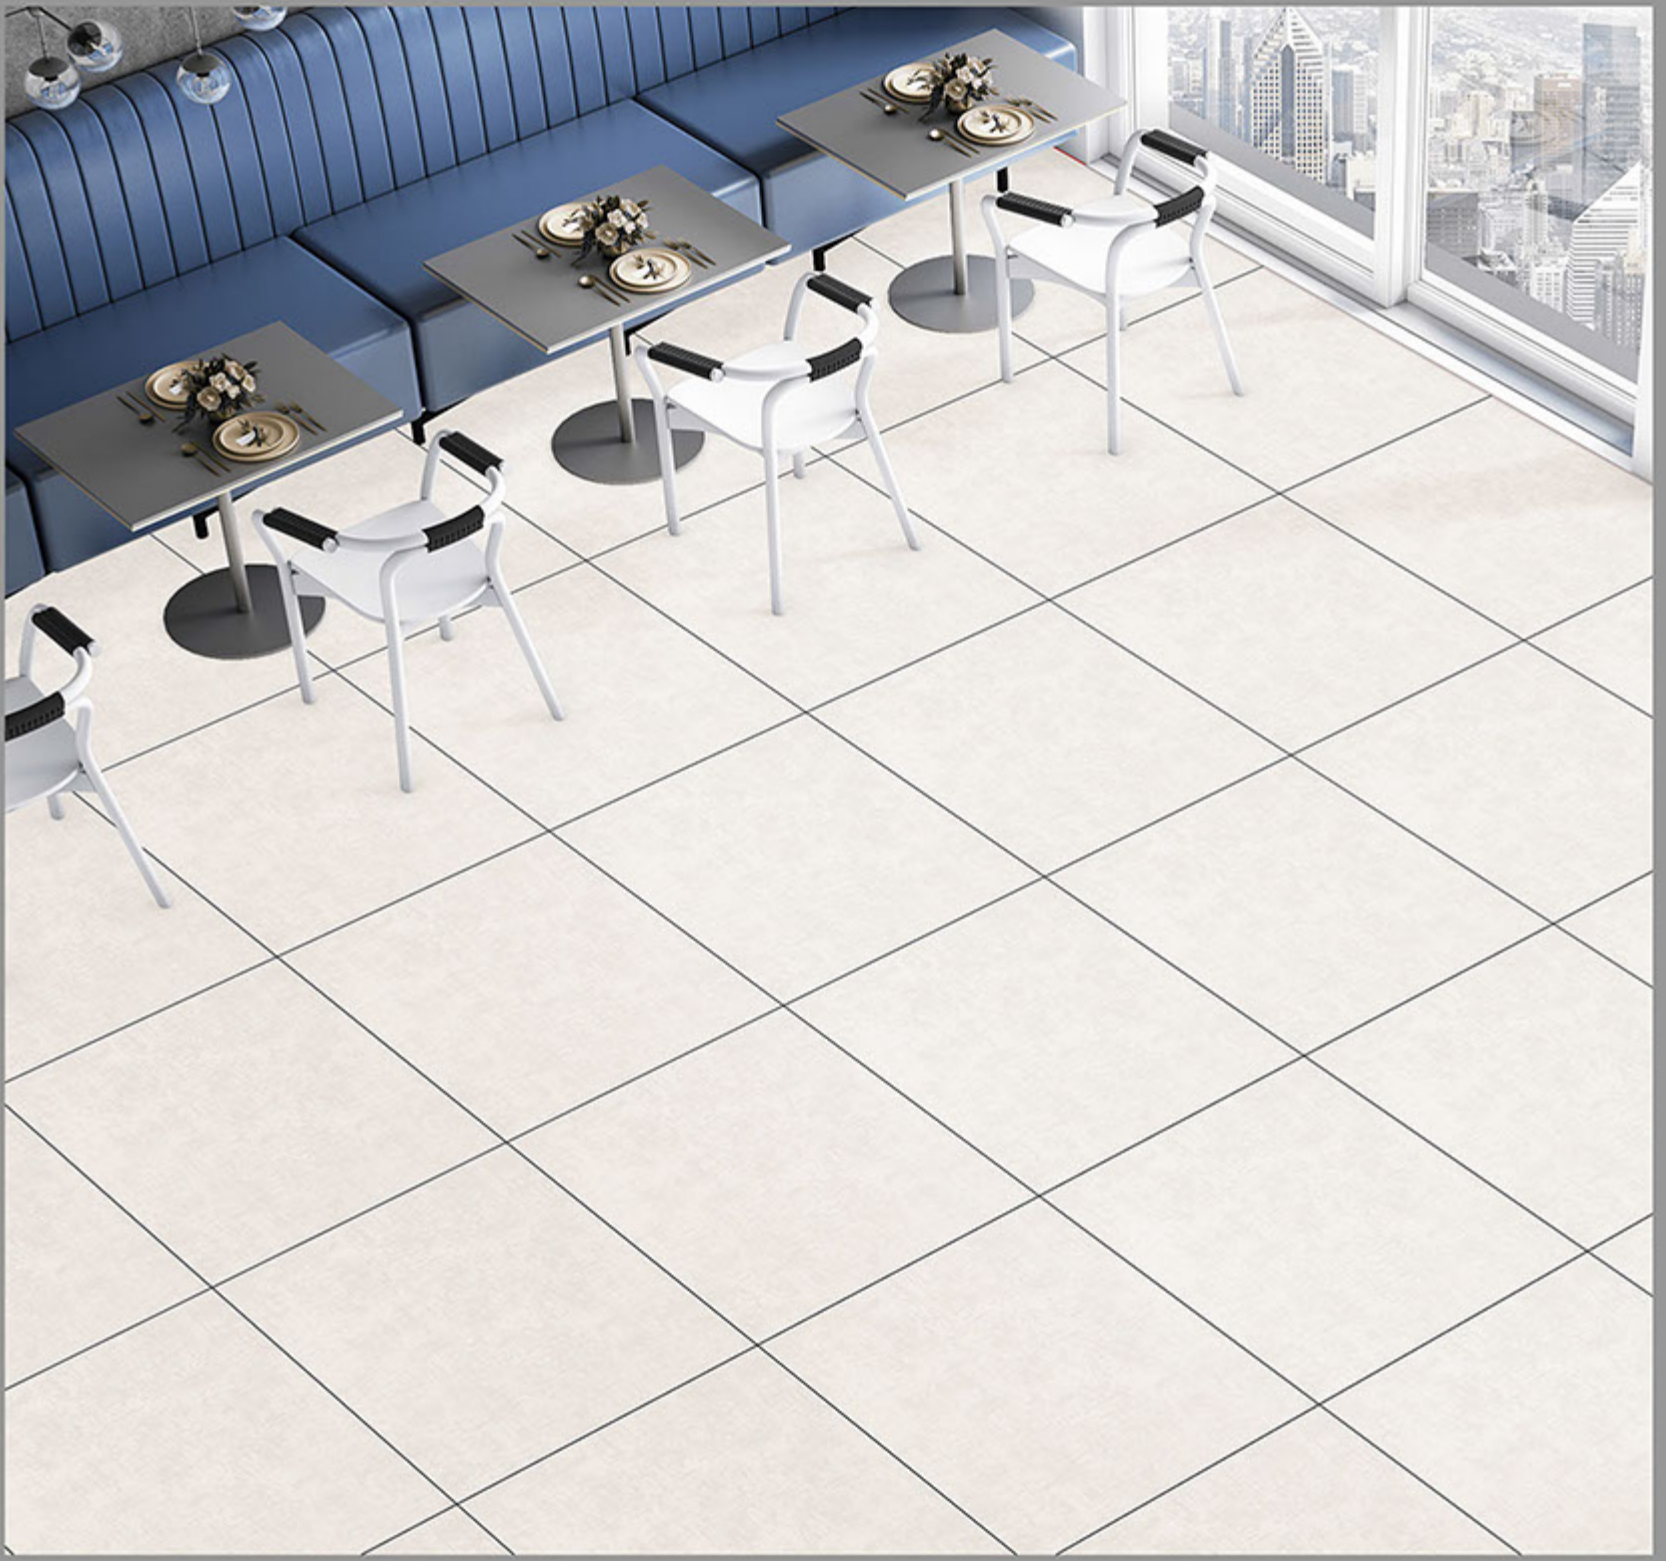

**M-1073**

**GLAZED  
VITRIFIED  
TILES**

**600X600MM**

**DESIGN NAME:**

**M-1074**

**GLAZED  
VITRIFIED  
TILES**

**600X600MM**

**DESIGN NAME:**