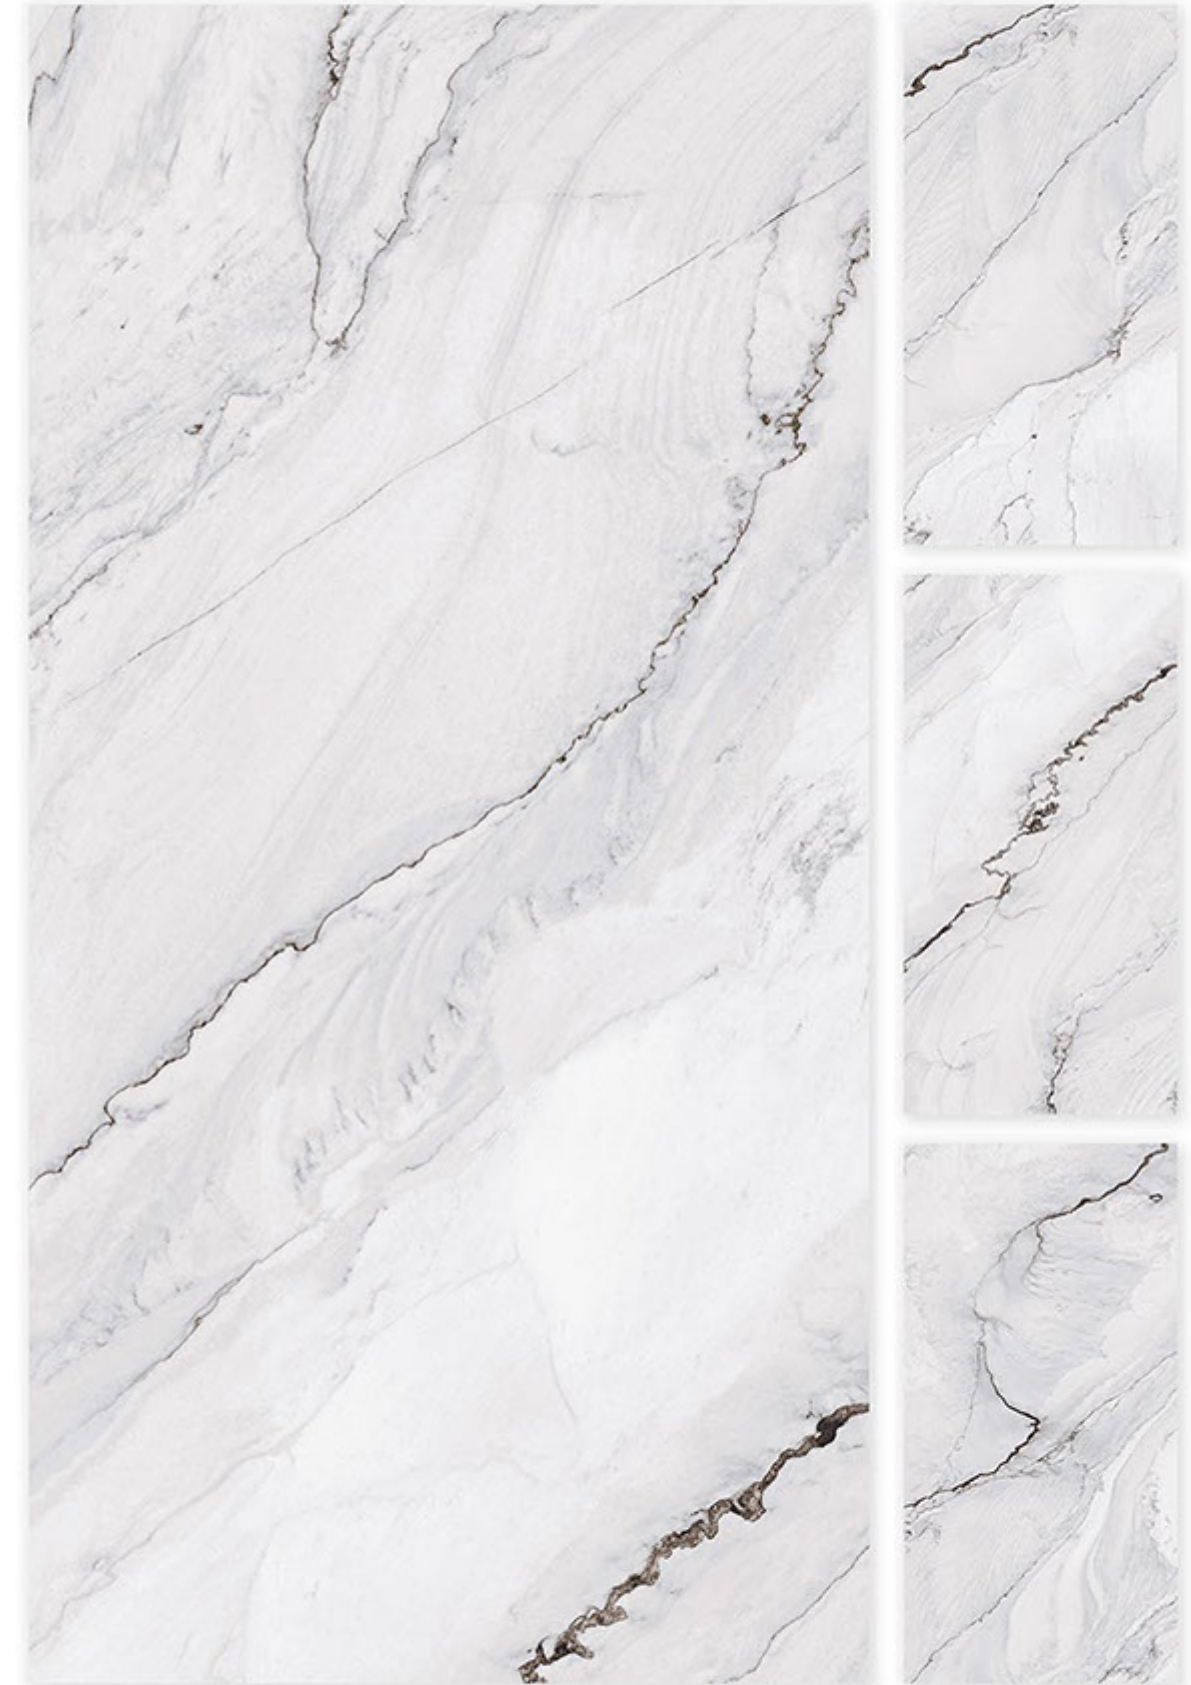

AVAILABLE SIZE : 600X1200 MM
600 X 600 MM

RANDOM FACES

VIBRANIUM BEIGE

FINISH : GLOSSY

AVAILABLE SIZE : 600X1200 MM
600 X 600 MM

RANDOM FACES

VIBRANIUM BIANCO

FINISH : GLOSSY