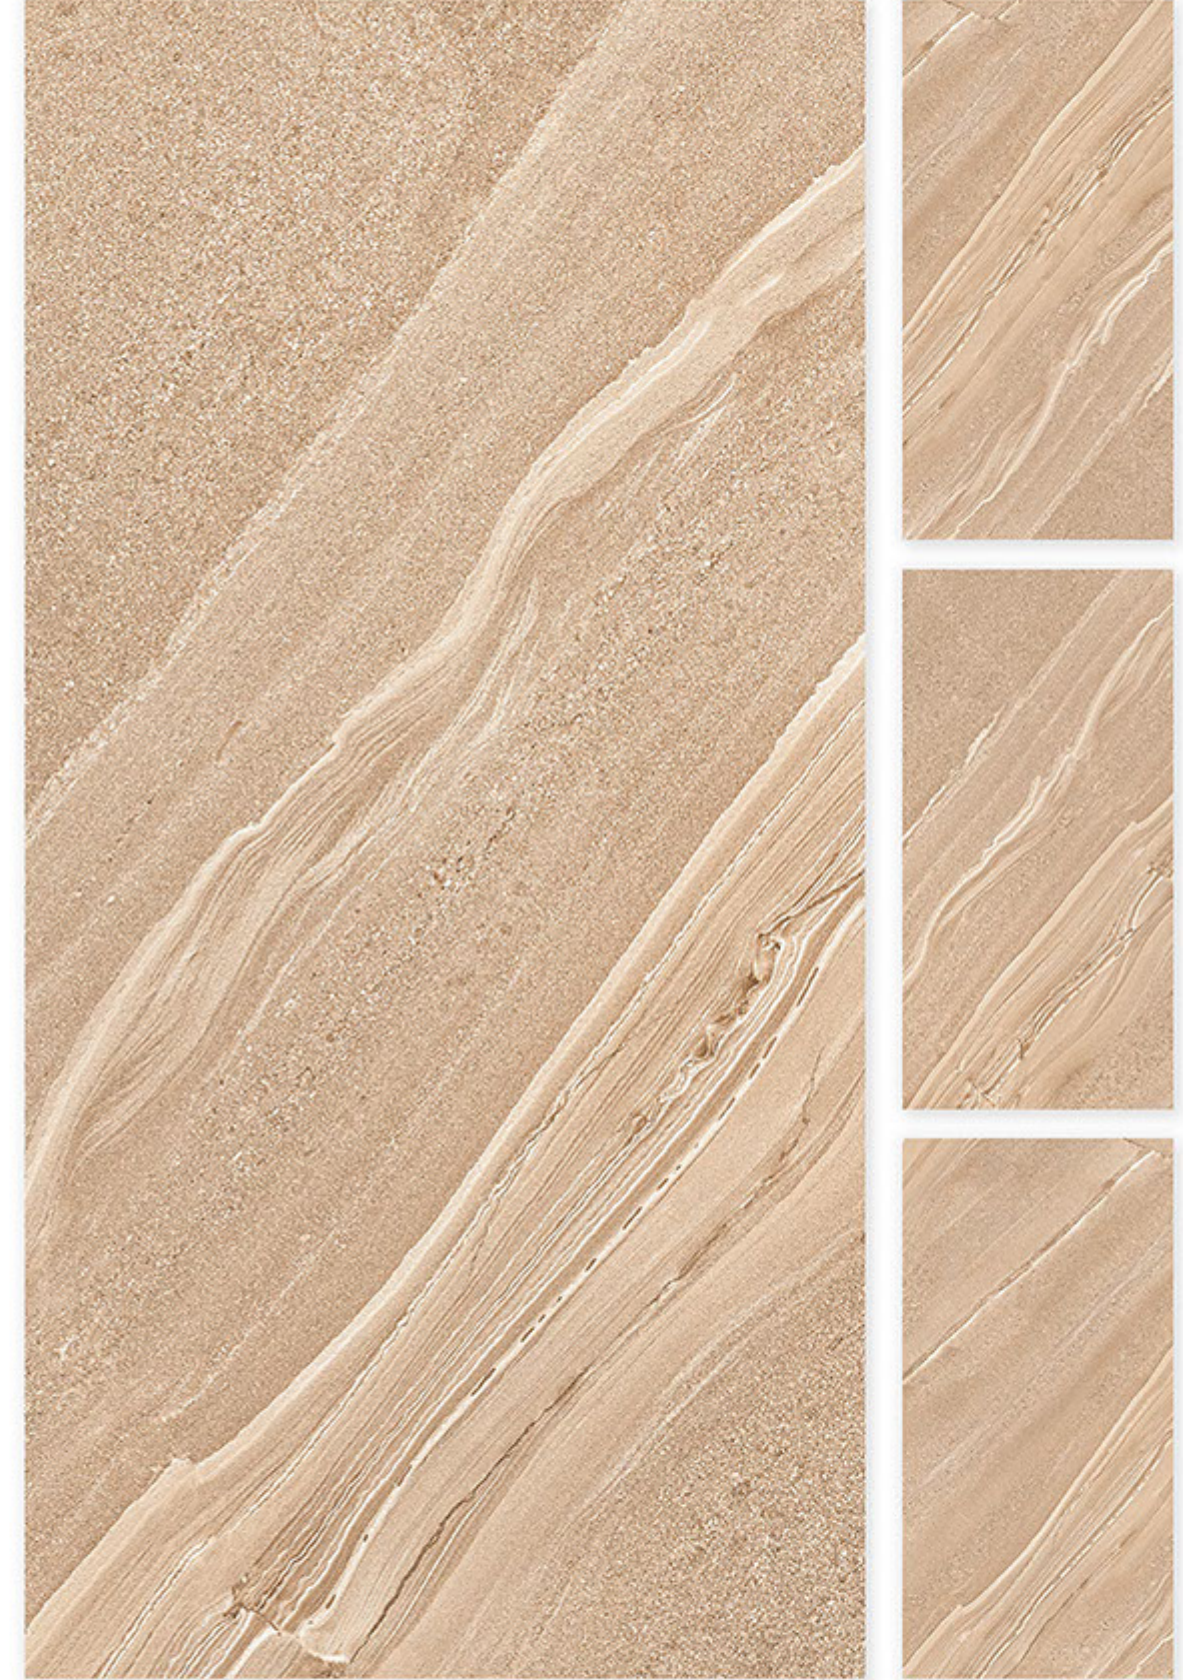

OPERA BLUE

FINISH : GLOSSY

AVAILABLE SIZE : 600X1200 MM
600 X 600 MM

RANDOM FACES

OPERA BLUE

FINISH : GLOSSY

AVAILABLE SIZE : 600X1200 MM
600 X 600 MM

RANDOM FACES