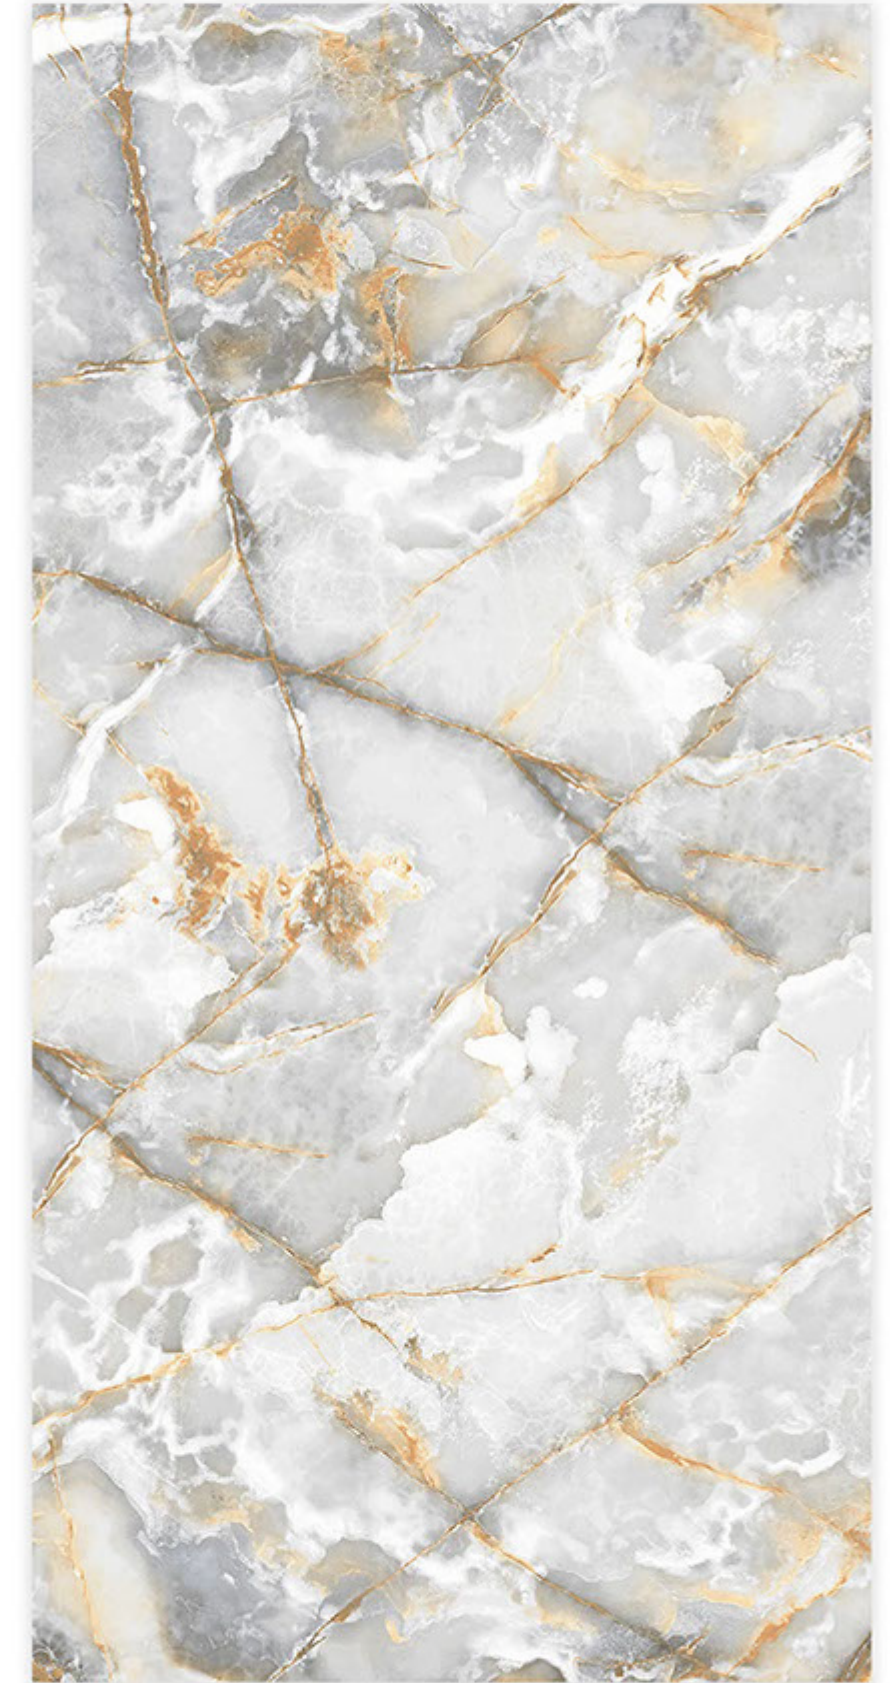

AVAILABLE SIZE : 600X1200 MM
600 X 600 MM

RANDOM FACES

MALIBU GREY

FINISH : GLOSSY

AVAILABLE SIZE : 600X1200 MM
600 X 600 MM

MARRAZI GRANDE

FINISH : GLOSSY

AVAILABLE SIZE : 600X1200 MM
600 X 600 MM