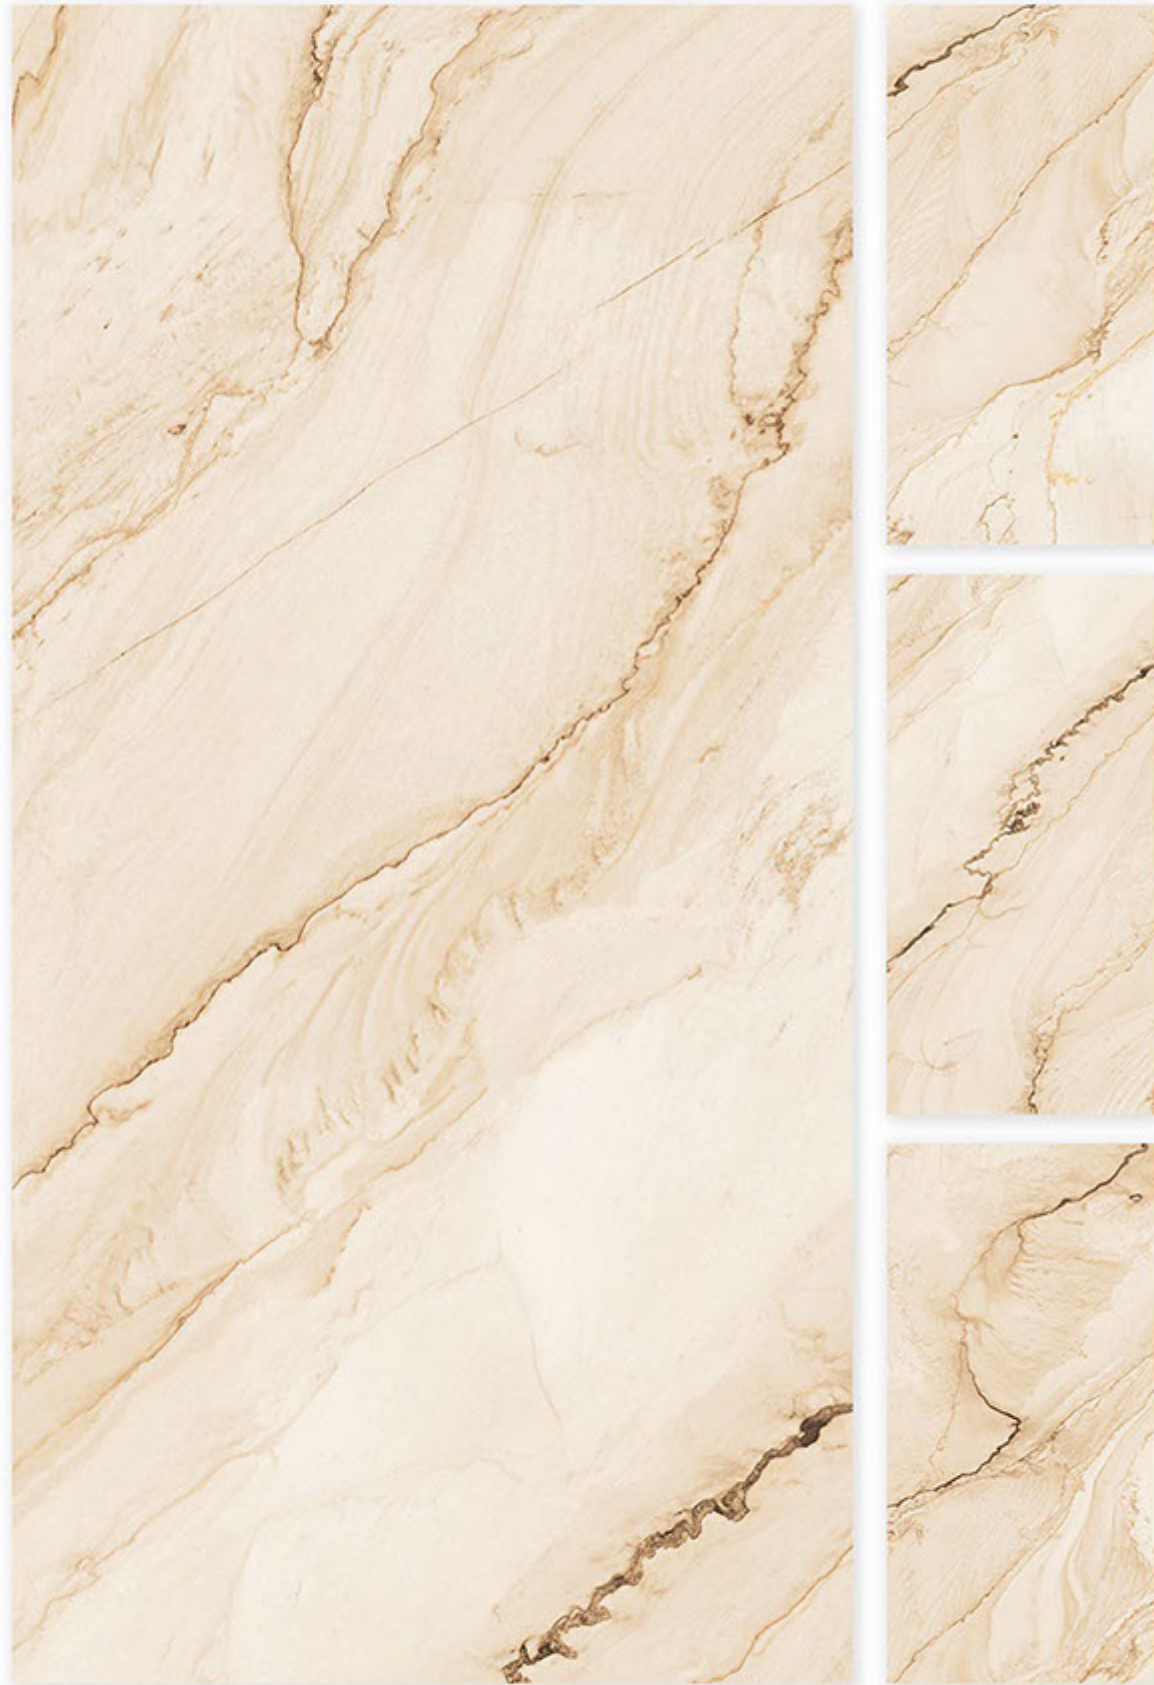

RANDOM FACES

VIBRANIUM BEIGE

FINISH : GLOSSY

AVAILABLE SIZE : 600X1200 MM
600 X 600 MM