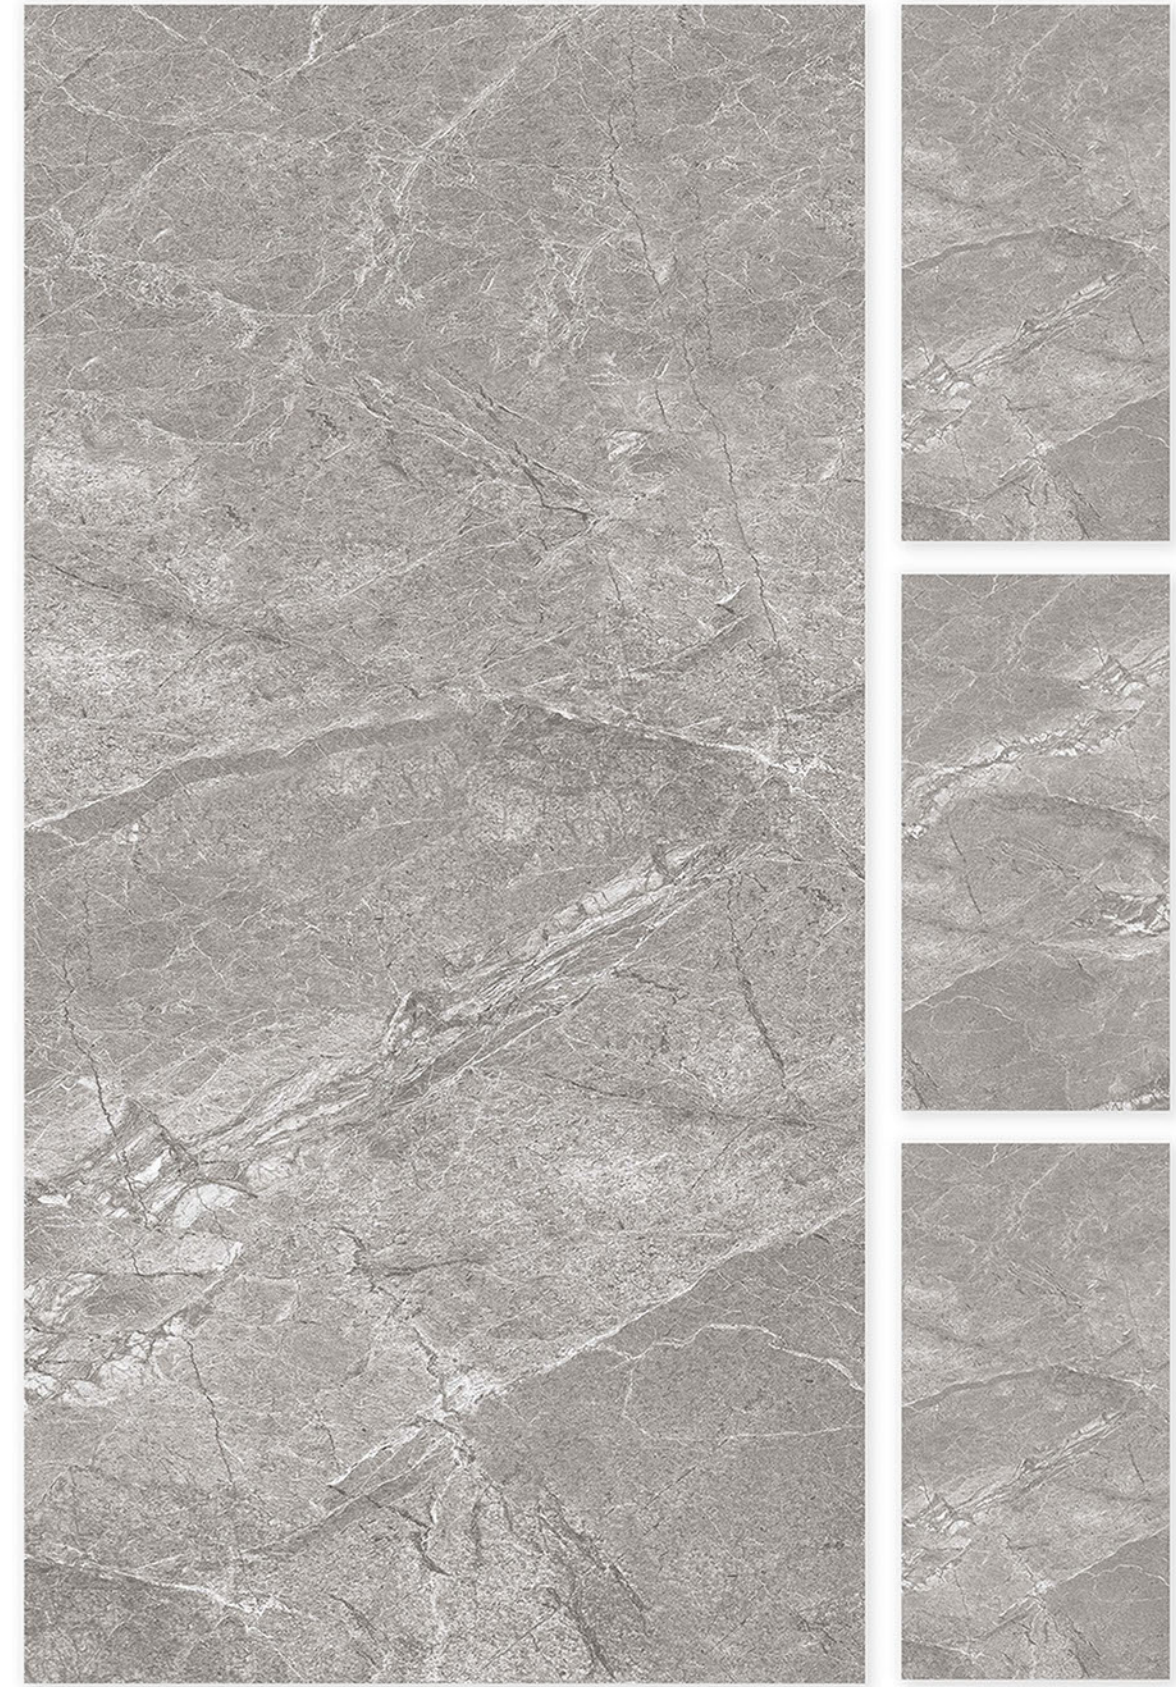

RANDOM FACES

ZEBRANO GREY

FINISH : GLOSSY

AVAILABLE SIZE : 600X1200 MM
600 X 600 MM