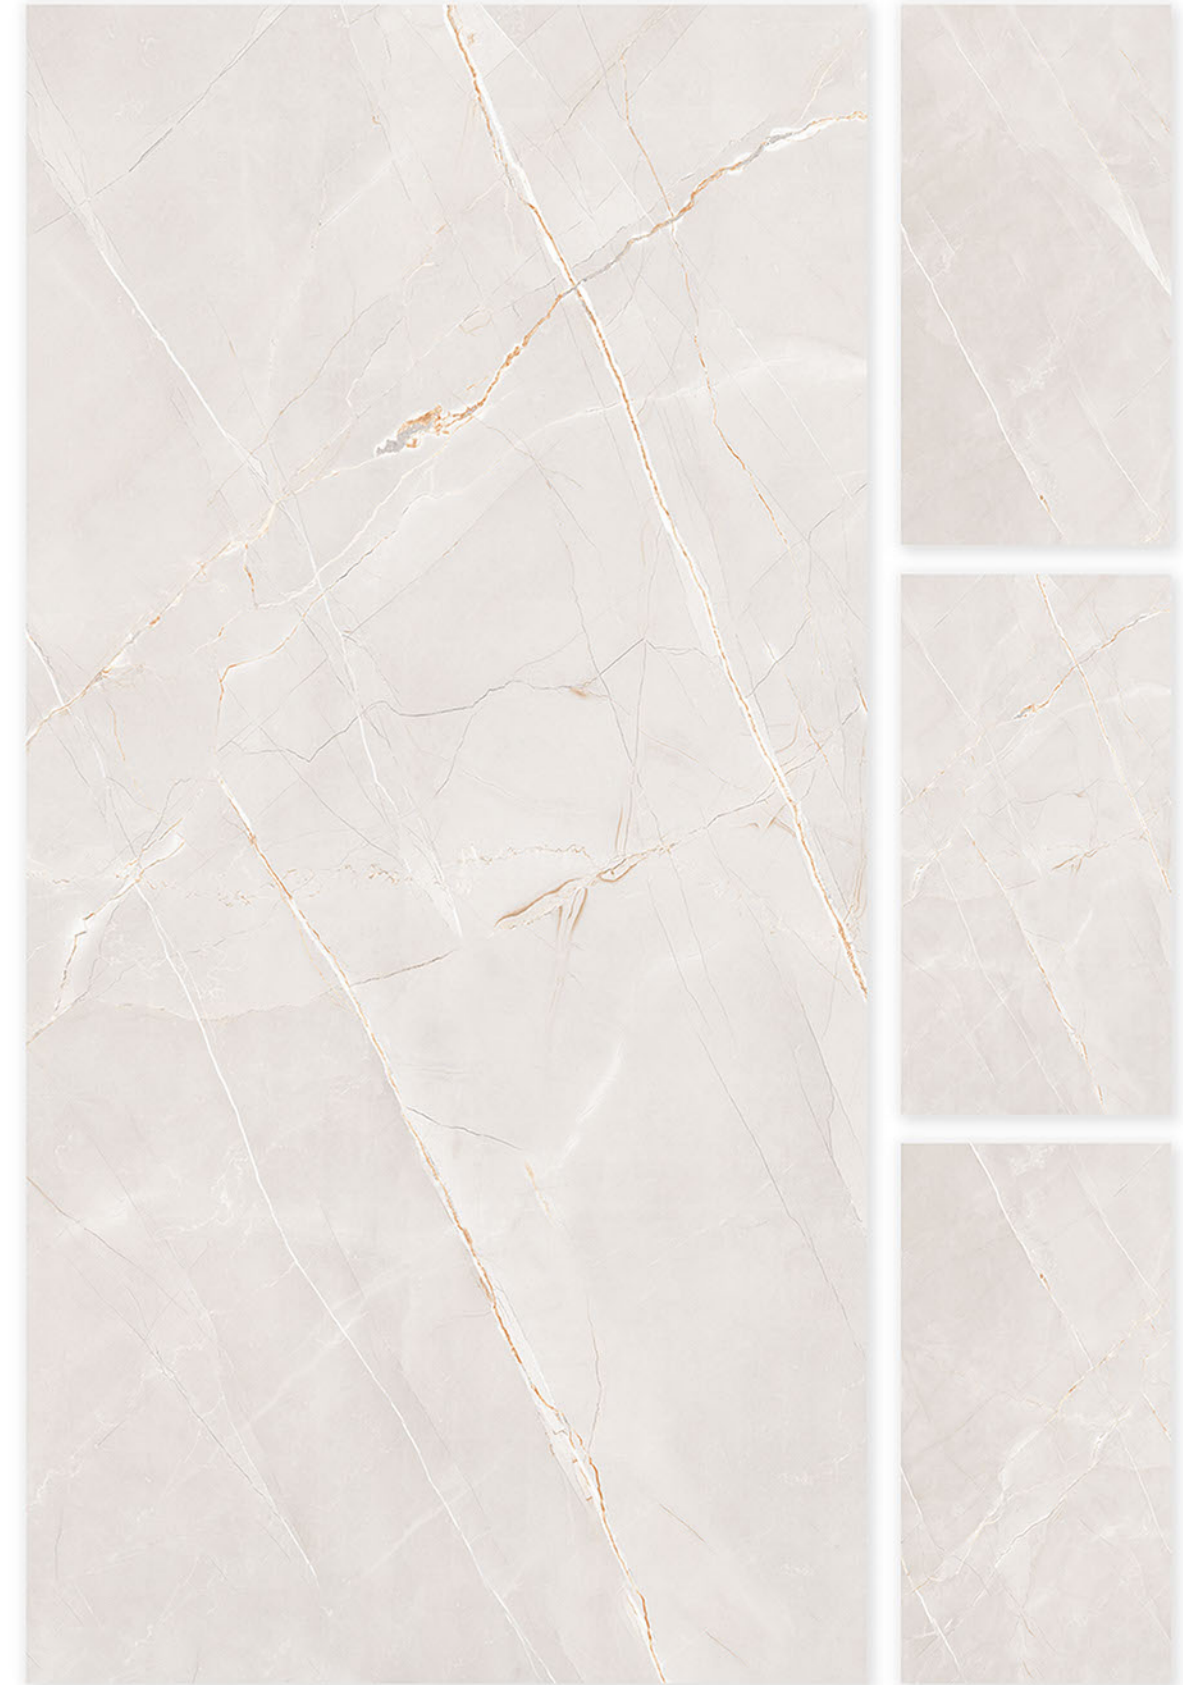

RANDOM FACES

VINTAGE ARMANI LIGHT

FINISH : GLOSSY

AVAILABLE SIZE : 600X1200 MM
600 X 600 MM