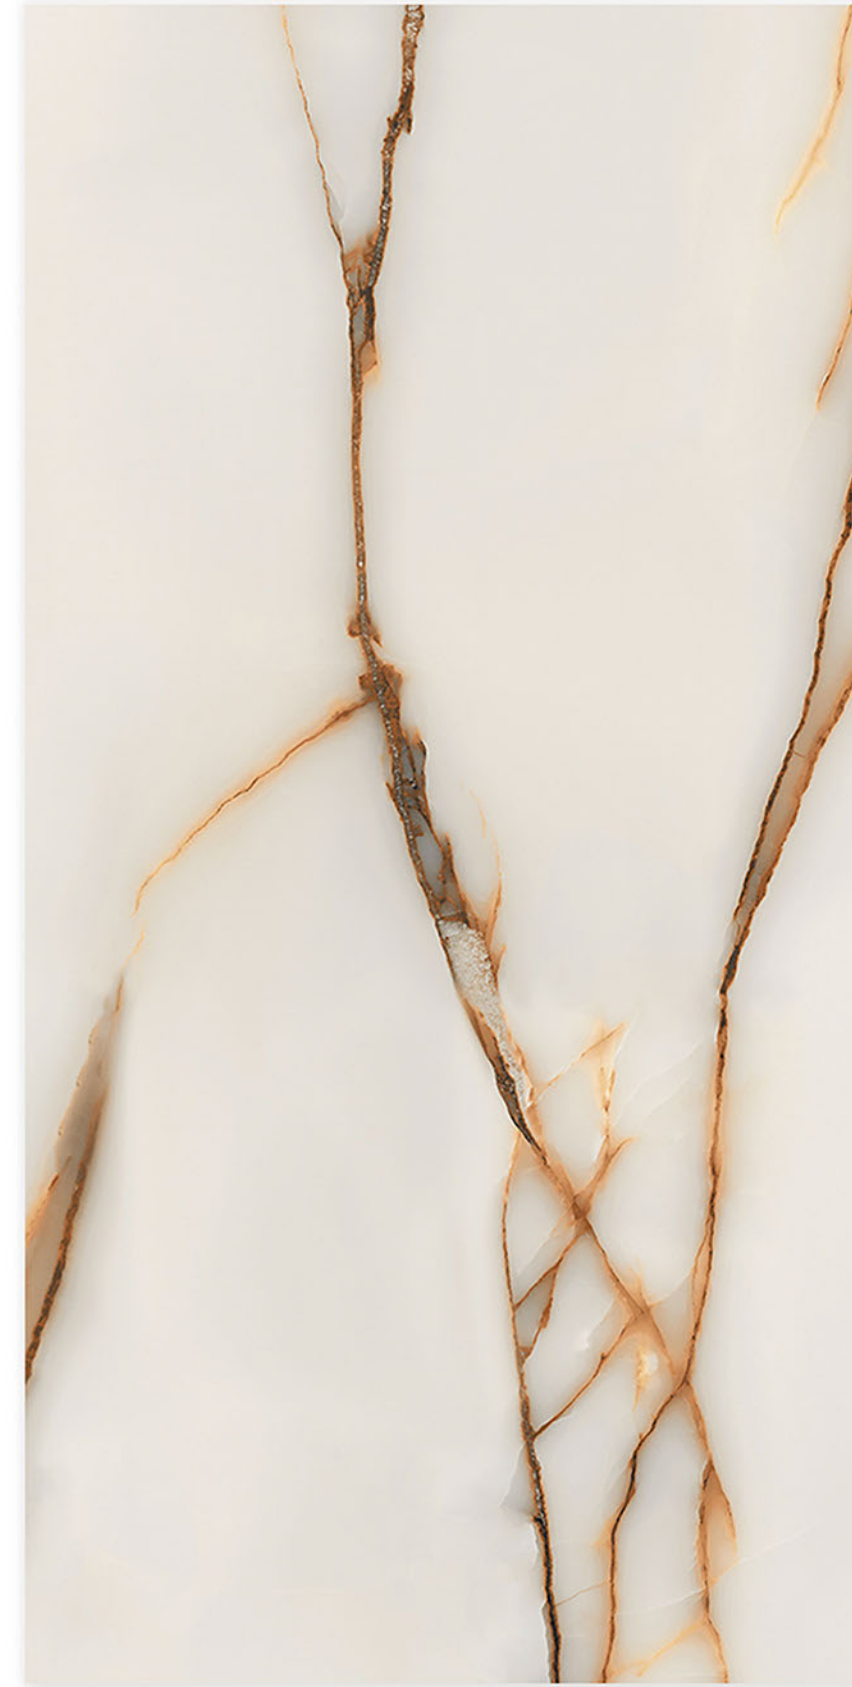

RANDOM FACES

WHITE ONYX

FINISH : GLOSSY

AVAILABLE SIZE : 600X1200 MM
600 X 600 MM

RANDOM FACES

MARFIL SILVER

FINISH : GLOSSY

AVAILABLE SIZE : 600X1200 MM
600 X 600 MM