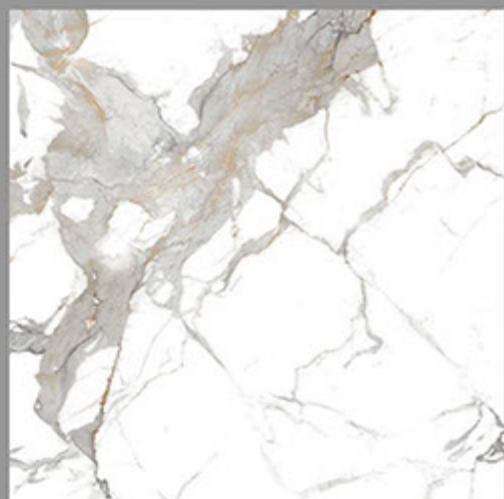

DESIGN NAME:
BORGHINI CALACATTA
GOLD

CARVIN
SURFACE
600X600MM