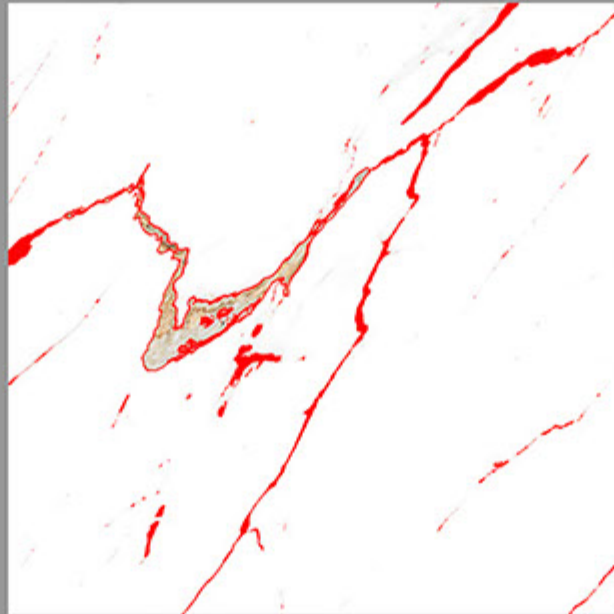

DESIGN NAME:

ARIA GREY

CARVIN
SURFACE
600X600MM