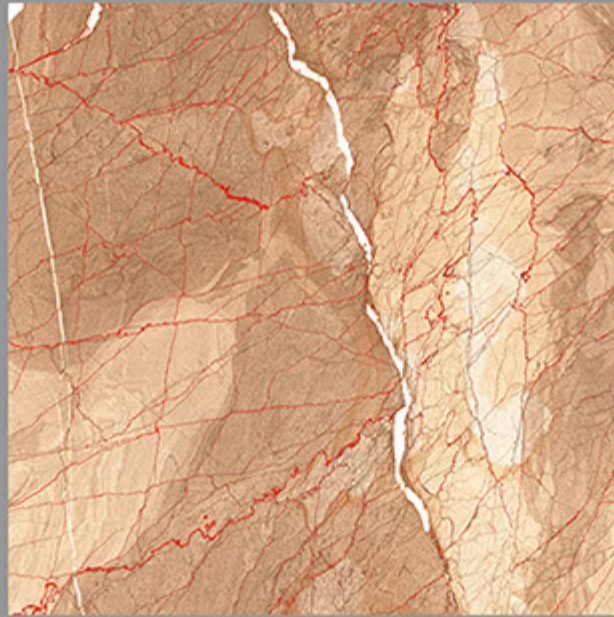

CARVIN
SURFACE
600X600MM

DESIGN NAME:
BOTTOCHINO ARENA

CARVIN
SURFACE
600X600MM

DESIGN NAME:
BRANDON BEIGE

CARVIN
SURFACE
600X600MM

DESIGN NAME:
BRANDON BIANCO

CARVIN
SURFACE
600X600MM

DESIGN NAME:
BRANDON BROWN