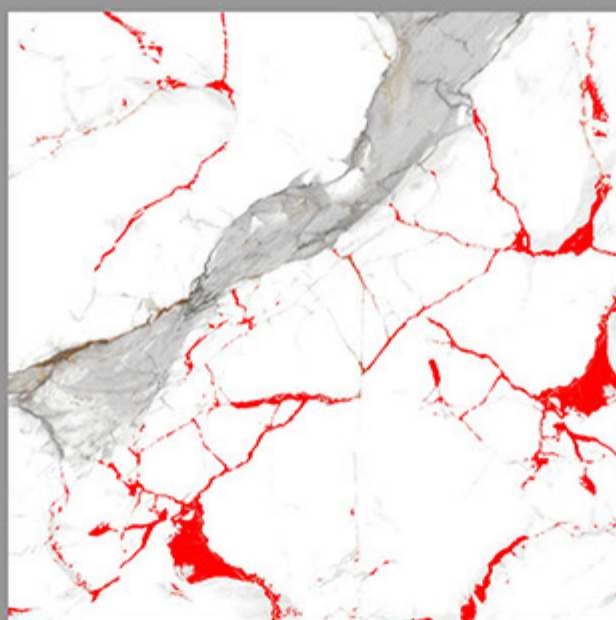

DESIGN NAME:
AVENTINO GREY

CARVIN
SURFACE
600X600MM

DESIGN NAME:
AVENTINO IVORY

CARVIN
SURFACE
600X600MM

DESIGN NAME:

BALTIMORE SATHVARIO

CARVIN
SURFACE
600X600MM

DESIGN NAME:
BORGHINI CALACATTA
GOLD