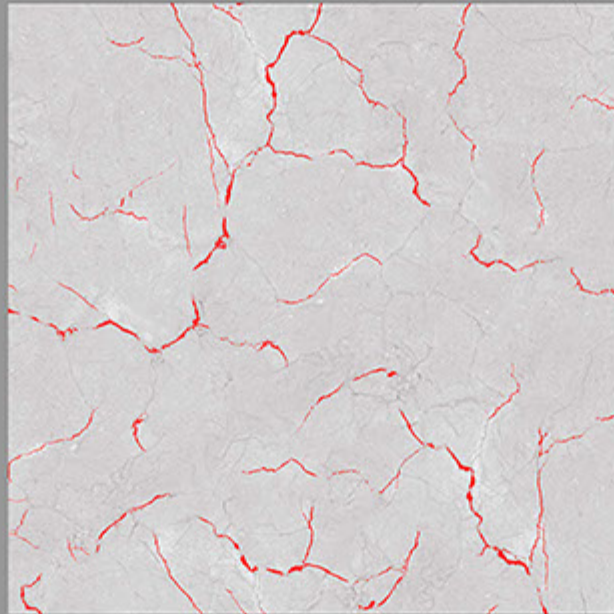

DESIGN NAME:

LOSA GREY

CARVIN
SURFACE
600X600MM