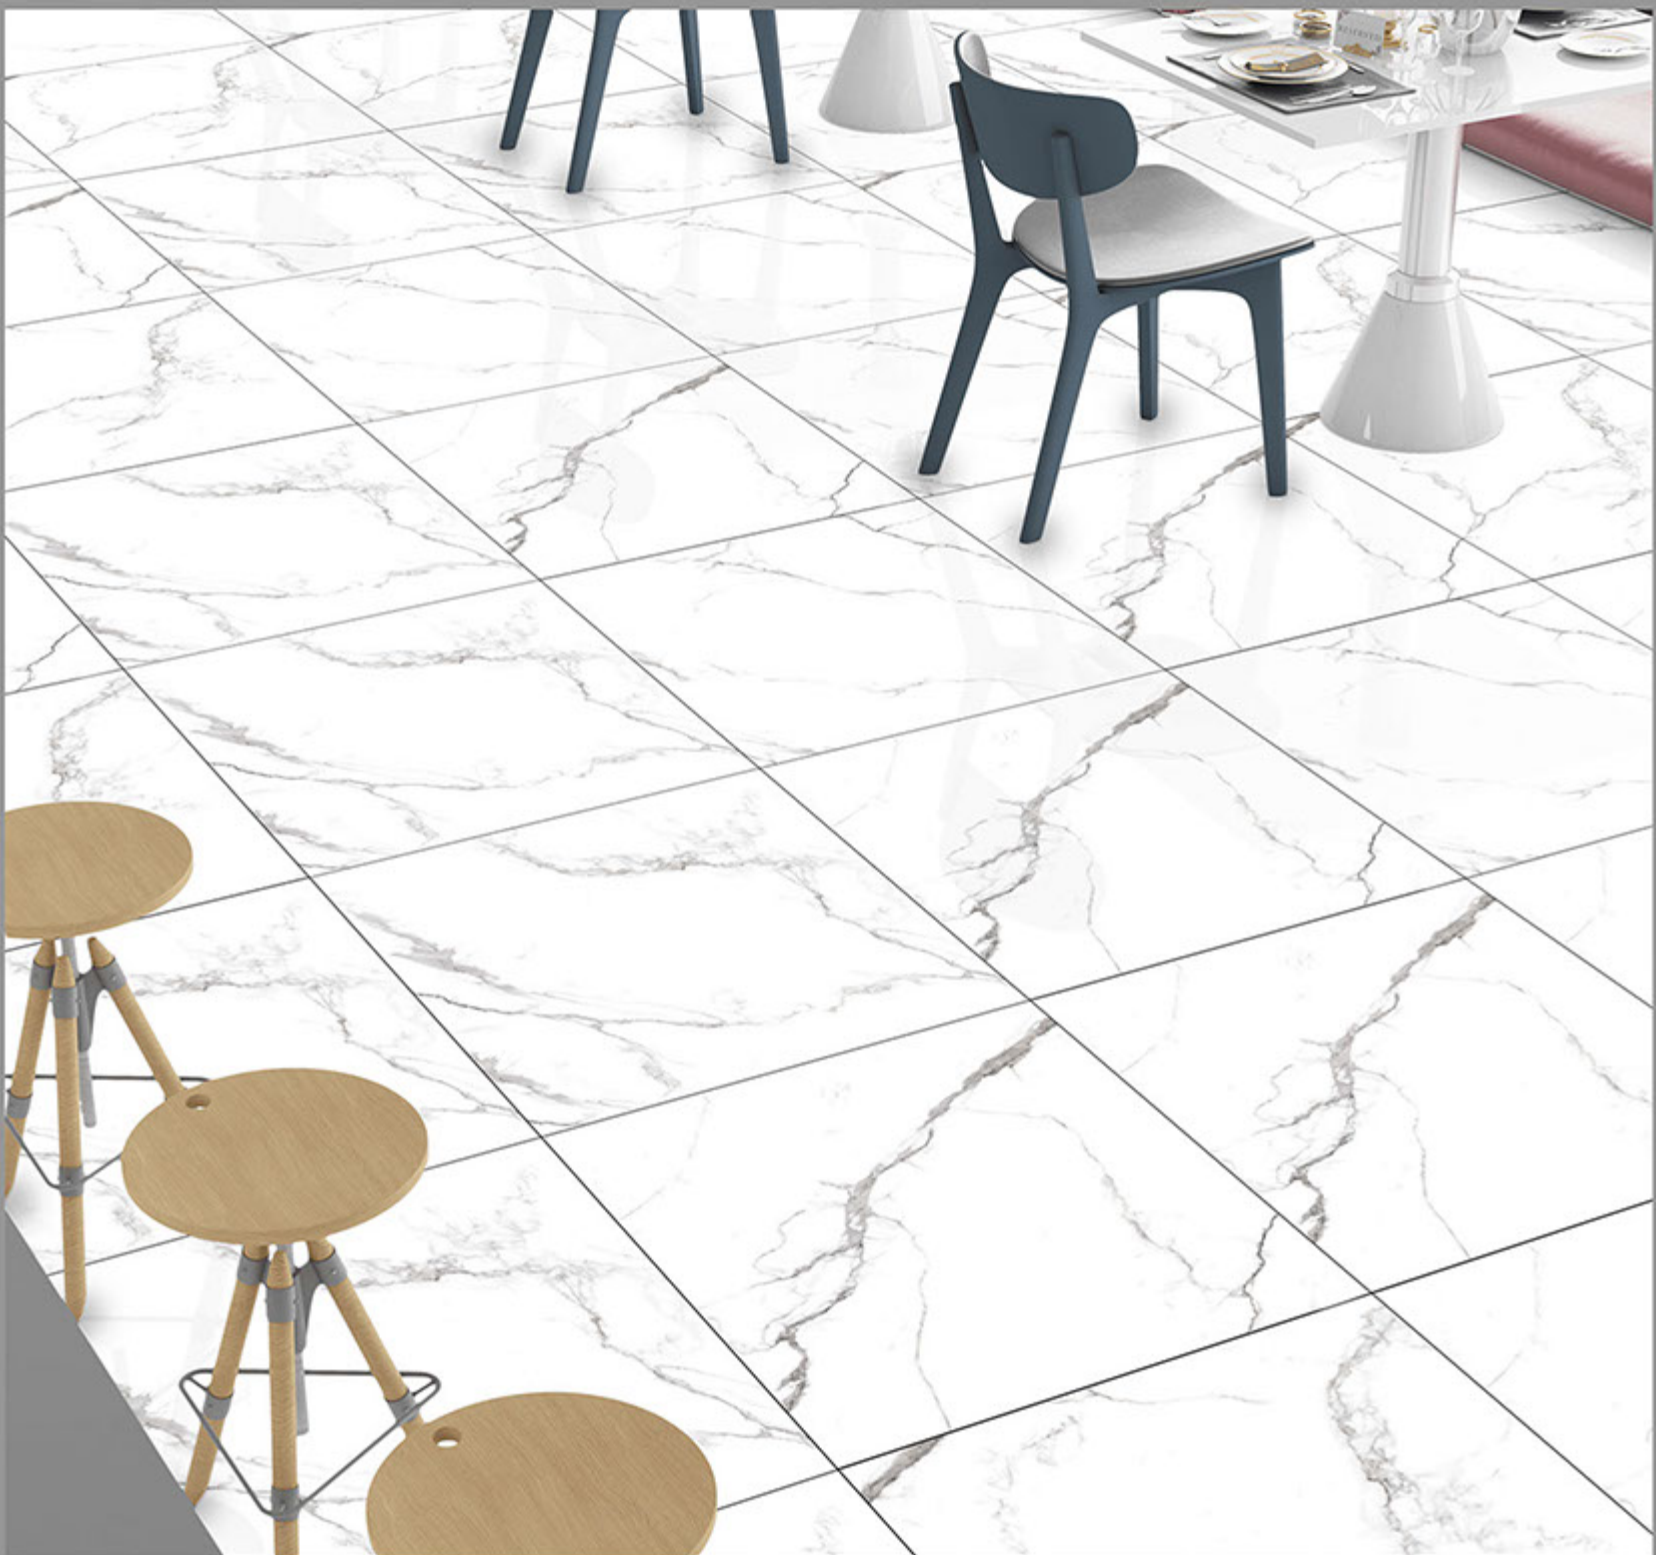

DESIGN NAME:
AVENTINO GREY

CARVIN
SURFACE
600X600MM

DESIGN NAME:
AVENTINO IVORY

CARVIN
SURFACE
600X600MM

DESIGN NAME:

BALTIMORE SATHVARIO

CARVIN
SURFACE
600X600MM

DESIGN NAME:
BORGHINI CALACATTA
GOLD