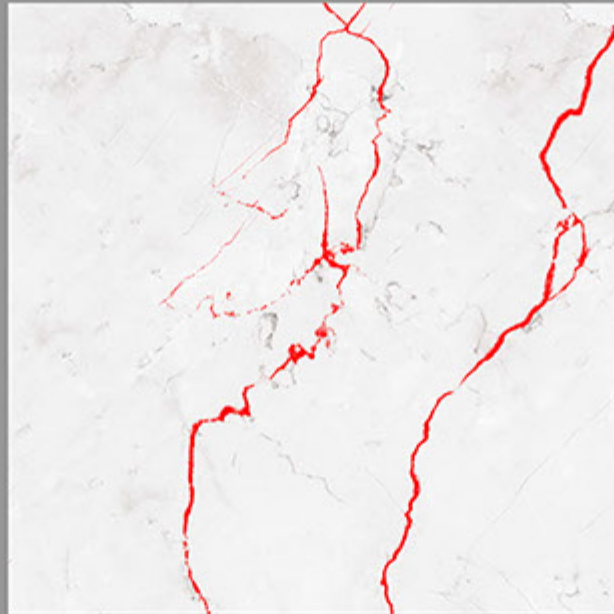

DESIGN NAME:

ARIA GREY

CARVIN
SURFACE
600X600MM

DESIGN NAME:
CLARINO BEIGE

CARVIN
SURFACE
600X600MM

DESIGN NAME:
CLARINO GREY

CARVIN
SURFACE
600X600MM

DESIGN NAME: