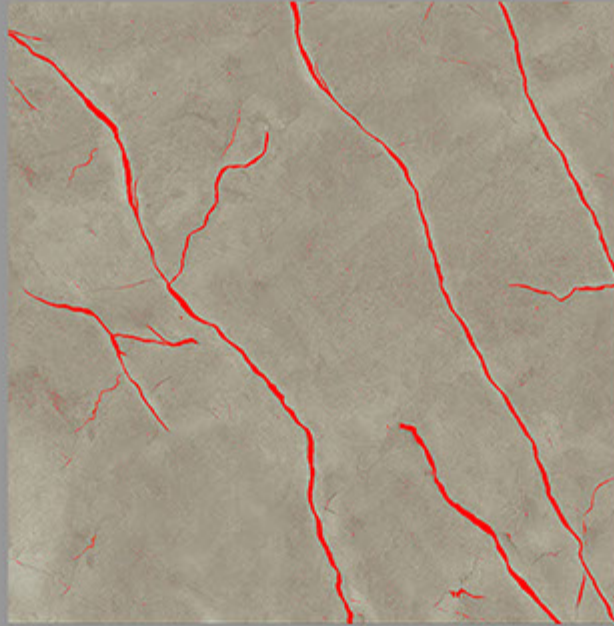

DESIGN NAME:
RUBBY GREEN

CARVIN
SURFACE
600X600MM