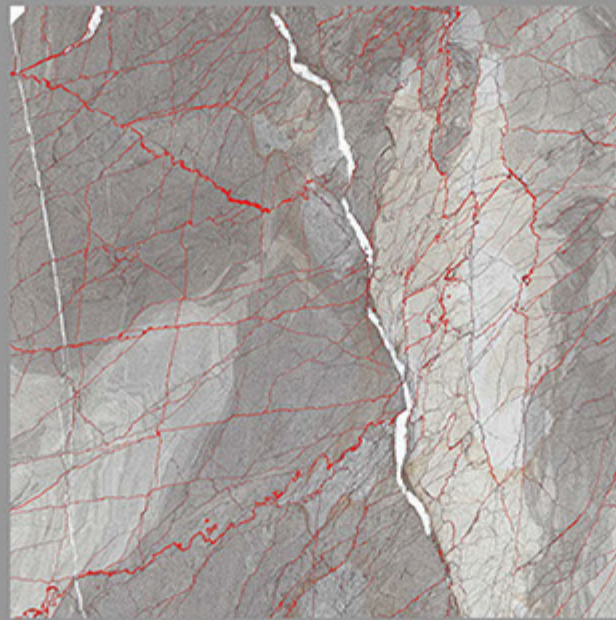

DESIGN NAME:
BRANDON GREY

CARVIN
SURFACE
600X600MM