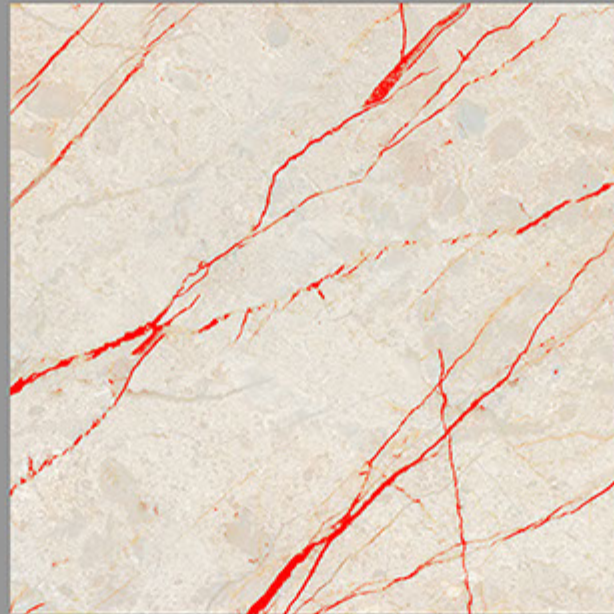

DESIGN NAME:
AVENTINO GREY

CARVIN
SURFACE
600X600MM

DESIGN NAME:
AVENTINO IVORY

CARVIN
SURFACE
600X600MM

DESIGN NAME:

BALTIMORE SATHVARIO

CARVIN
SURFACE
600X600MM

DESIGN NAME:
BORGHINI CALACATTA
GOLD