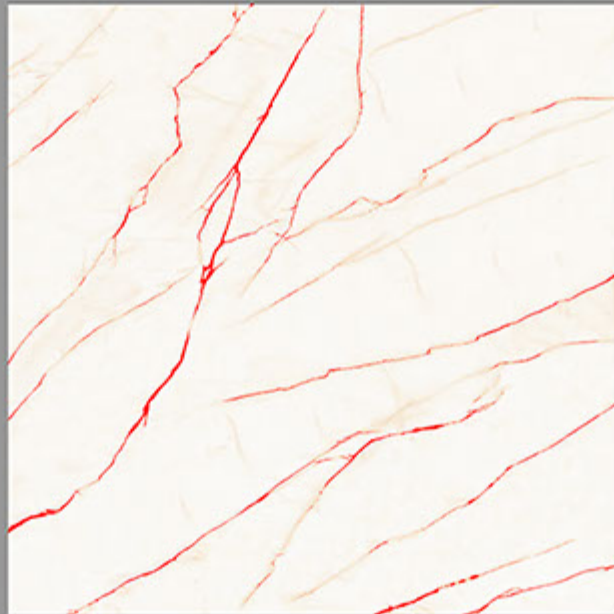

DESIGN NAME:
LILAC IVORY

CARVIN
SURFACE
600X600MM