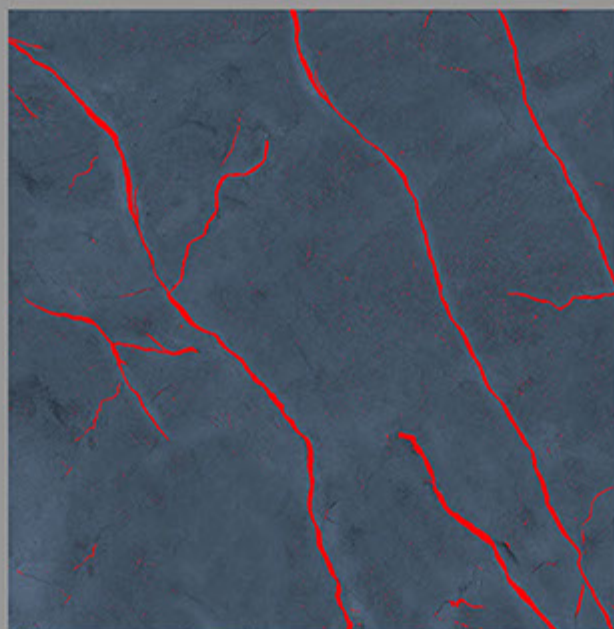

DESIGN NAME:
RUBBY BLUE

CARVIN
SURFACE
600X600MM