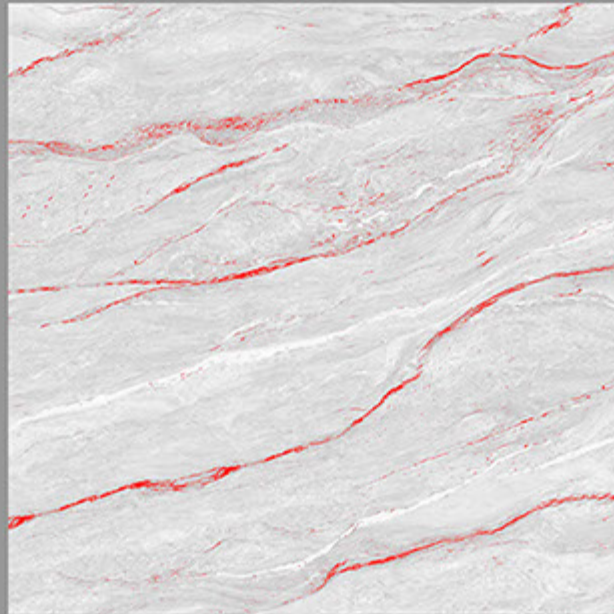

CARVIN

SURFACE

600X600MM

DESIGN NAME:
ARIZONA GREY

CARVIN
SURFACE
600X600MM

DESIGN NAME:
ARIZONA SILVER

CARVIN
SURFACE
600X600MM

DESIGN NAME:
ARLINGTON CREMA