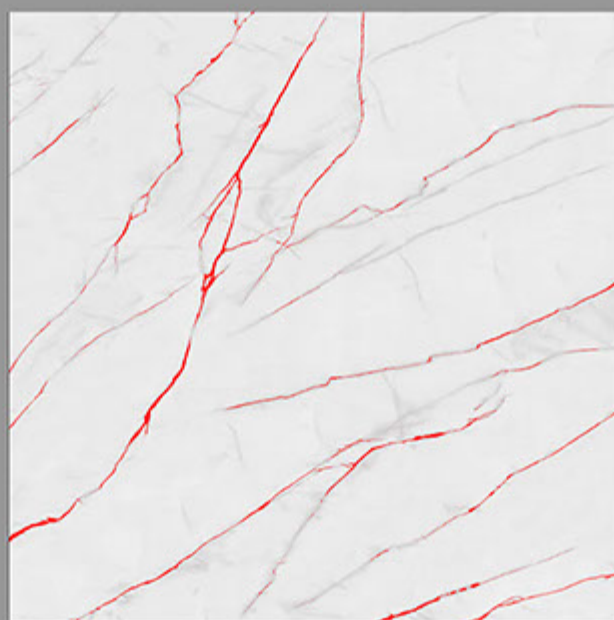

DESIGN NAME:
LILAC IVORY

CARVIN
SURFACE
600X600MM

DESIGN NAME:
LINCON LIGHT GREY

CARVIN
SURFACE
600X600MM

DESIGN NAME:
LOSA CHOCO

CARVIN
SURFACE
600X600MM

DESIGN NAME:
LOSA CREMA

CARVIN
SURFACE
600X600MM