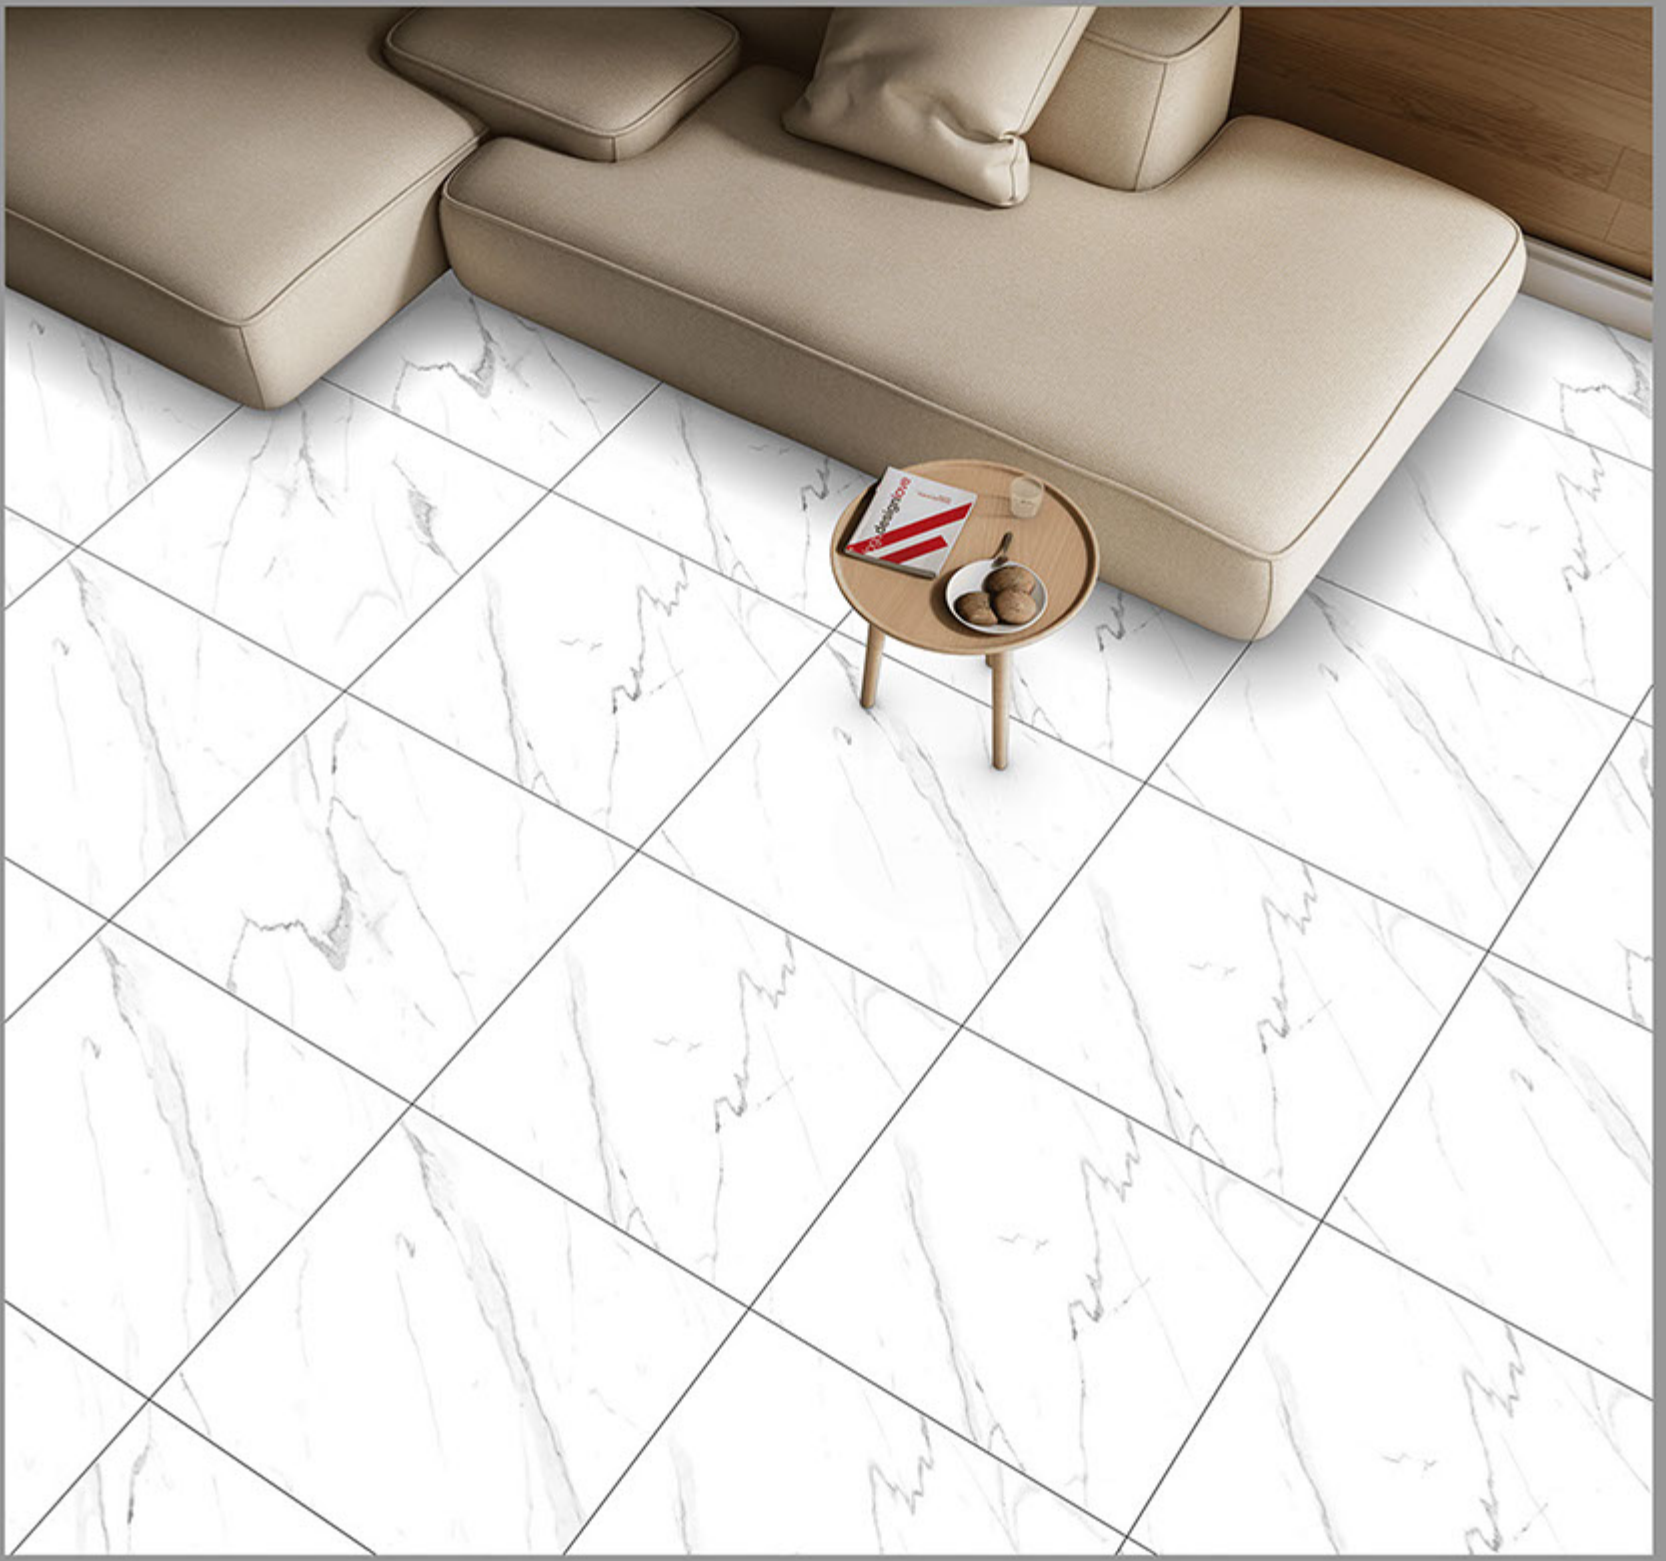

DESIGN NAME:
RUBBY GREEN

CARVIN
SURFACE
600X600MM

DESIGN NAME:
RUBBY GREY

CARVIN
SURFACE
600X600MM

DESIGN NAME:
RUBBY COFFE

CARVIN
SURFACE
600X600MM

DESIGN NAME:
RUBBY IVORY

CARVIN
SURFACE
600X600MM