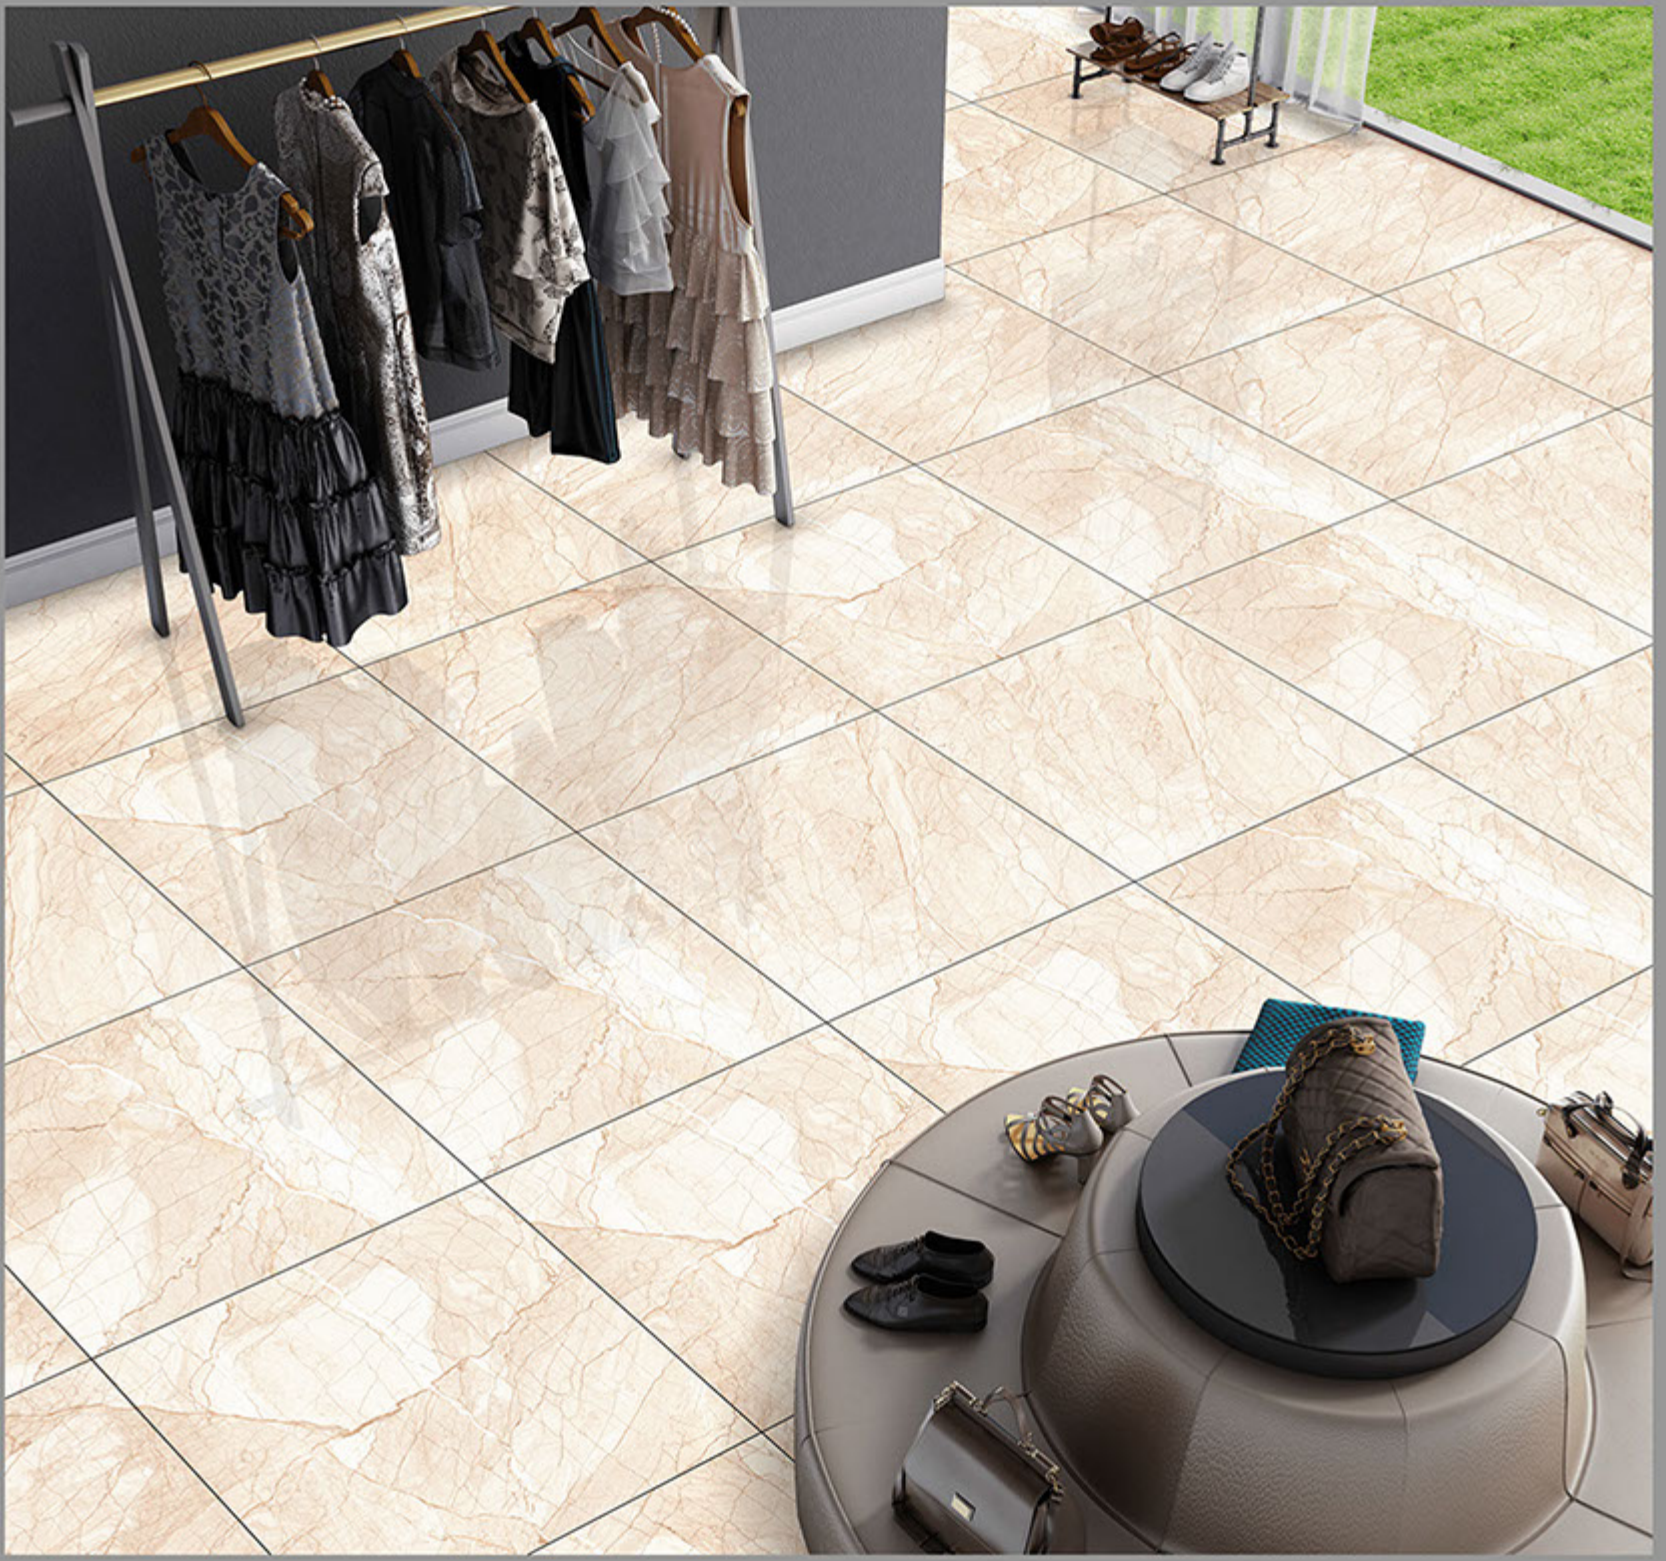

CARVIN
SURFACE
600X600MM

DESIGN NAME:
BOTTOCHINO ARENA

CARVIN
SURFACE
600X600MM

DESIGN NAME:
BRANDON BEIGE

CARVIN
SURFACE
600X600MM

DESIGN NAME:
BRANDON BIANCO

CARVIN
SURFACE
600X600MM

DESIGN NAME:
BRANDON BROWN