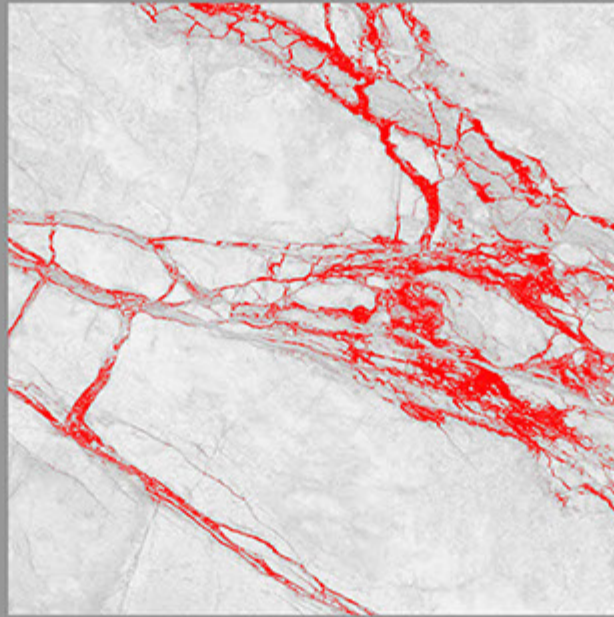

CARVIN
SURFACE
600X600MM

DESIGN NAME:
BRANTFORD GREY

CARVIN
SURFACE
600X600MM

DESIGN NAME:
BRANTFORD VERDE

CARVIN
SURFACE
600X600MM

DESIGN NAME:
FLAMINGO GREY

CARVIN
SURFACE
600X600MM

DESIGN NAME:
DENVER PLAZMA