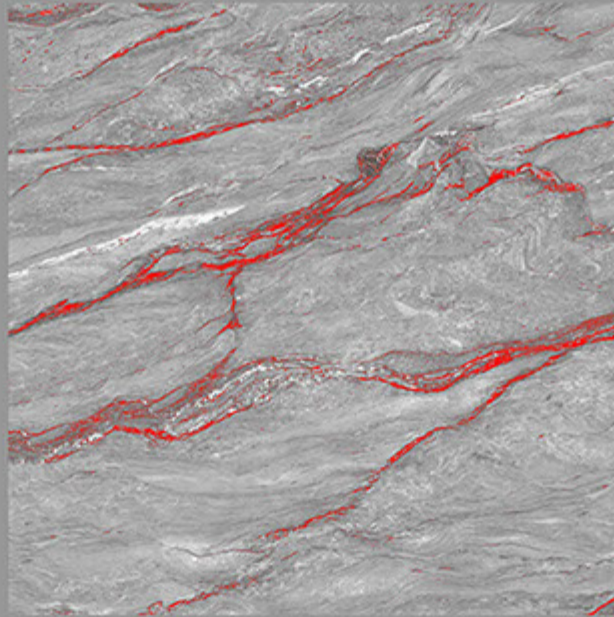

CARVIN

SURFACE

600X600MM

DESIGN NAME:
ARIZONA GREY

CARVIN
SURFACE
600X600MM

DESIGN NAME:
ARIZONA SILVER

CARVIN
SURFACE
600X600MM

DESIGN NAME:
ARLINGTON CREMA