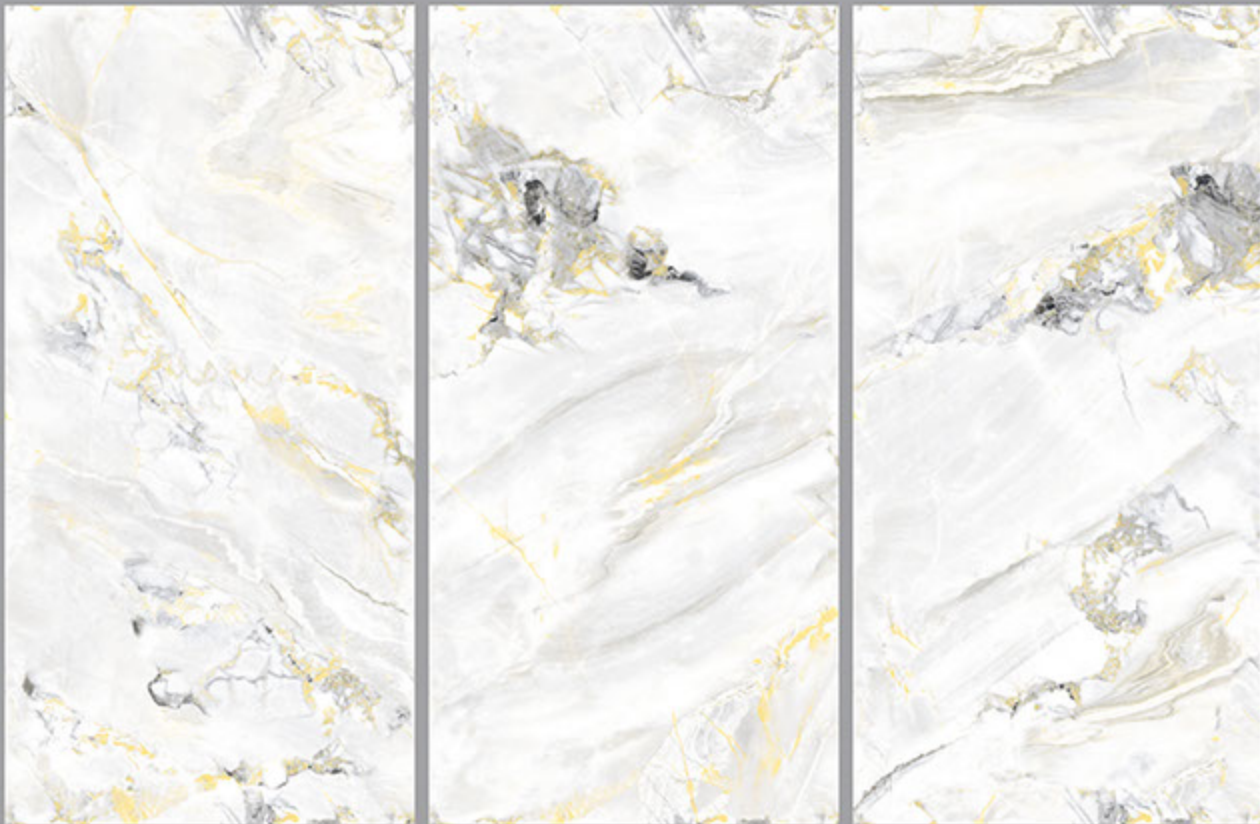

MARBLE TOUCH
next level slab

SOFITA WHITE

ENDLESS
DESIGN

800X
1600MM

MATT+
CARVING