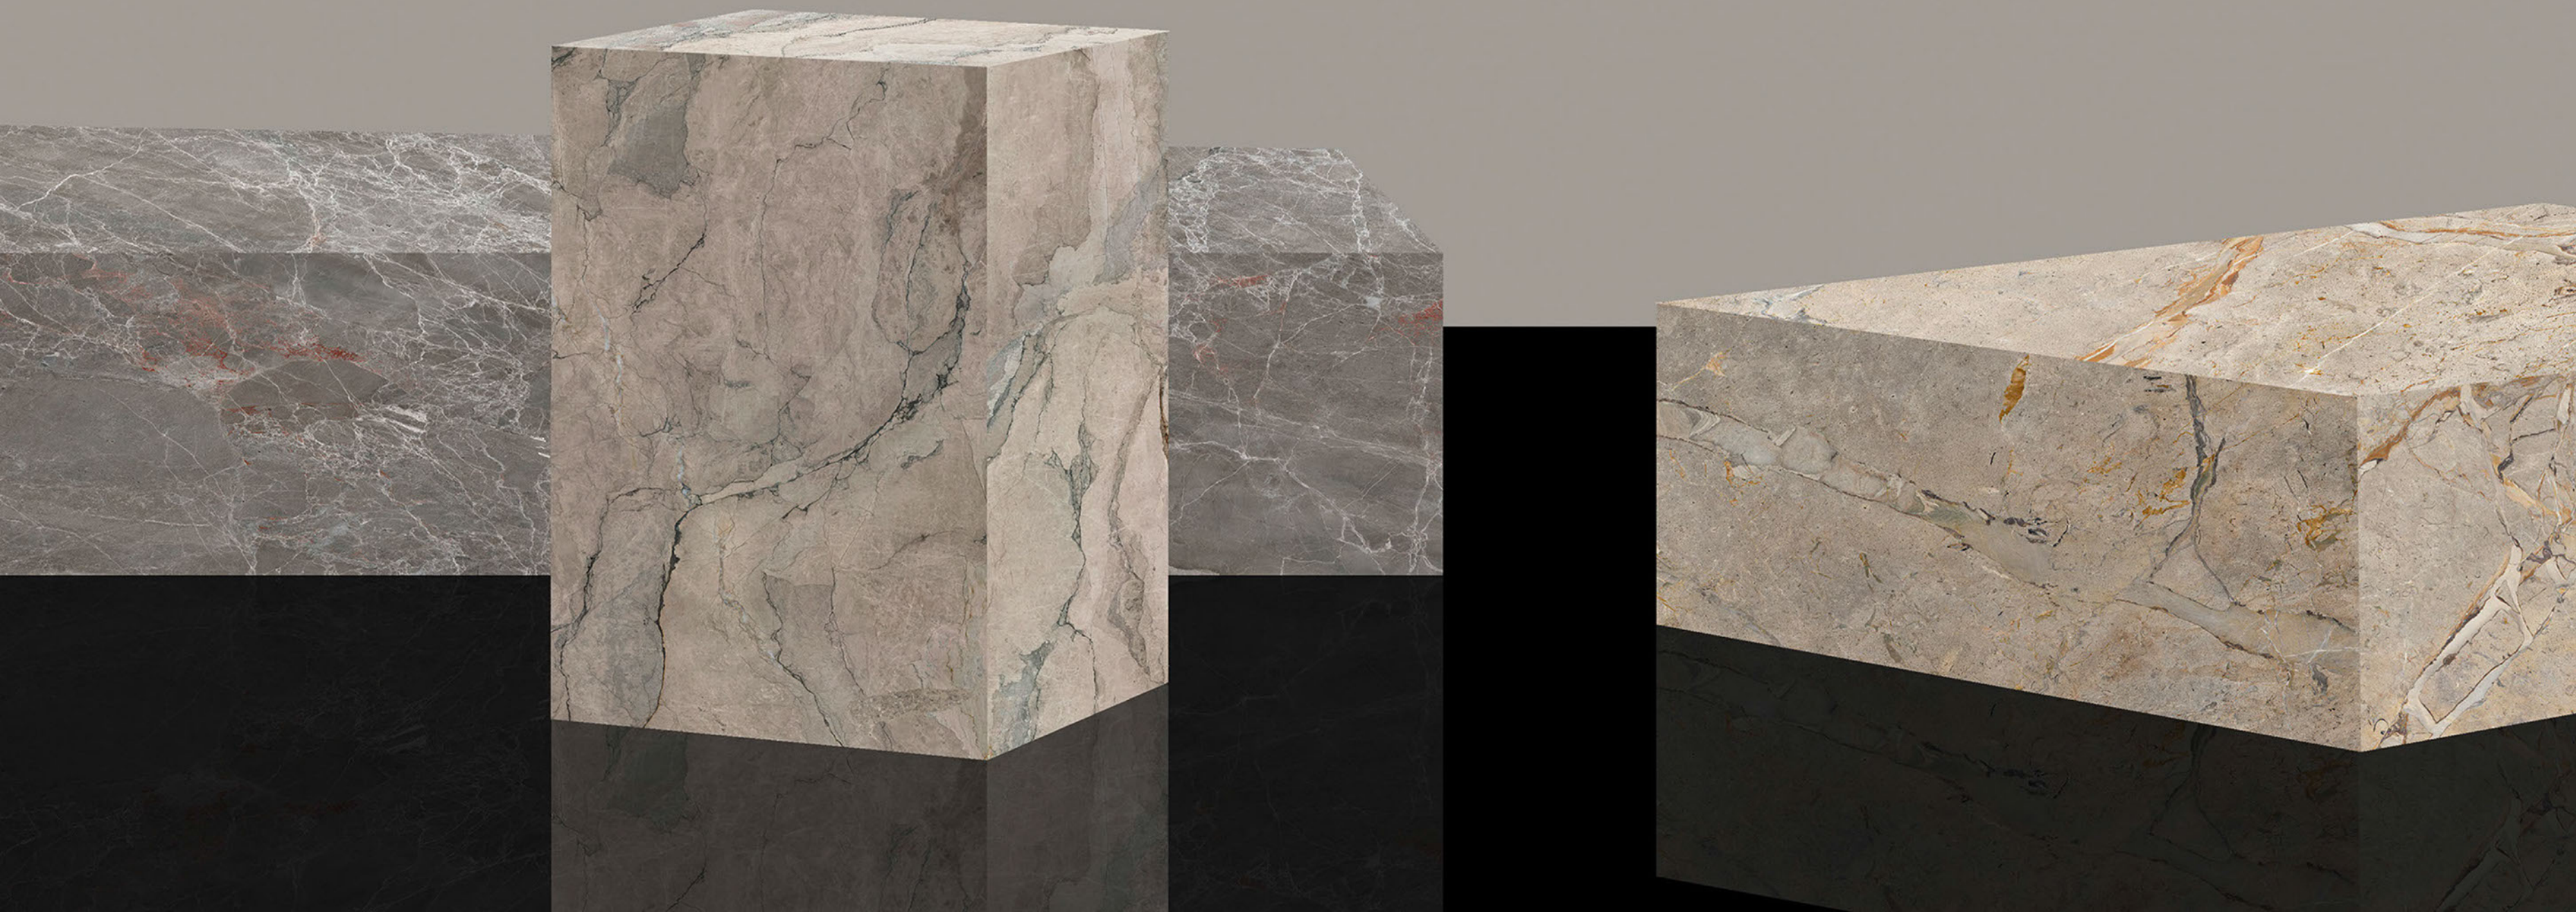

TARGET
EXPORT

Enjoy
every
moment.

— www.targetexport.in —

CARARA COLLECTION

600x1200mm

NO.1 Quality Product

A hard attractive stone that is used to parts of buildings

Features

QUALITY RAW
MATERIALS

NO ALTERATION
IN COLOR

VERSATILE FOR
ANY PROJECT

RESISTANT TO
HEAVY LOADS

NON-ABSORBENT

EASY TO CLEAN

RESISTANT TO
LIQUIDS AND ACIDS

RESISTANT TO
SCRATCHES
AND ABRASIONS