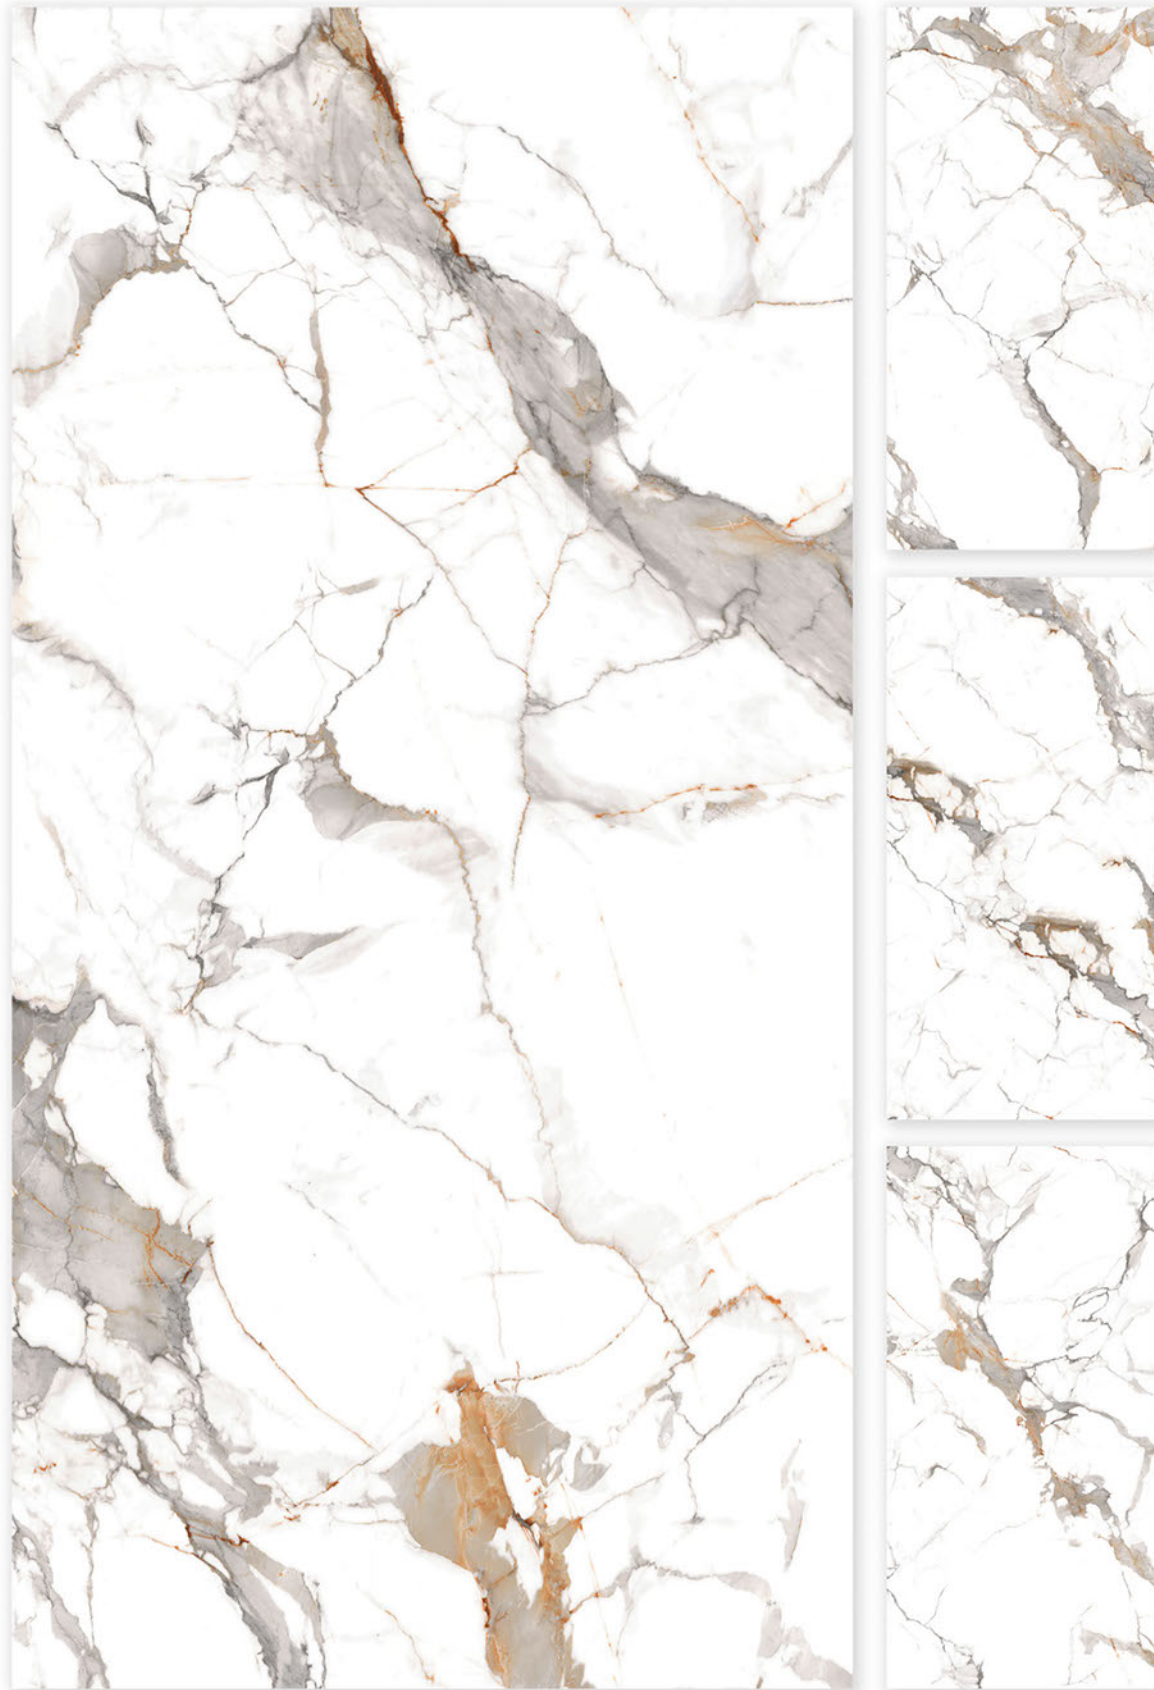

RANDOM FACES

BORGHINI CALACATTA GOLD

FINISH : GLOSSY

AVAILABLE SIZE : 600X1200 MM
600 X 600 MM