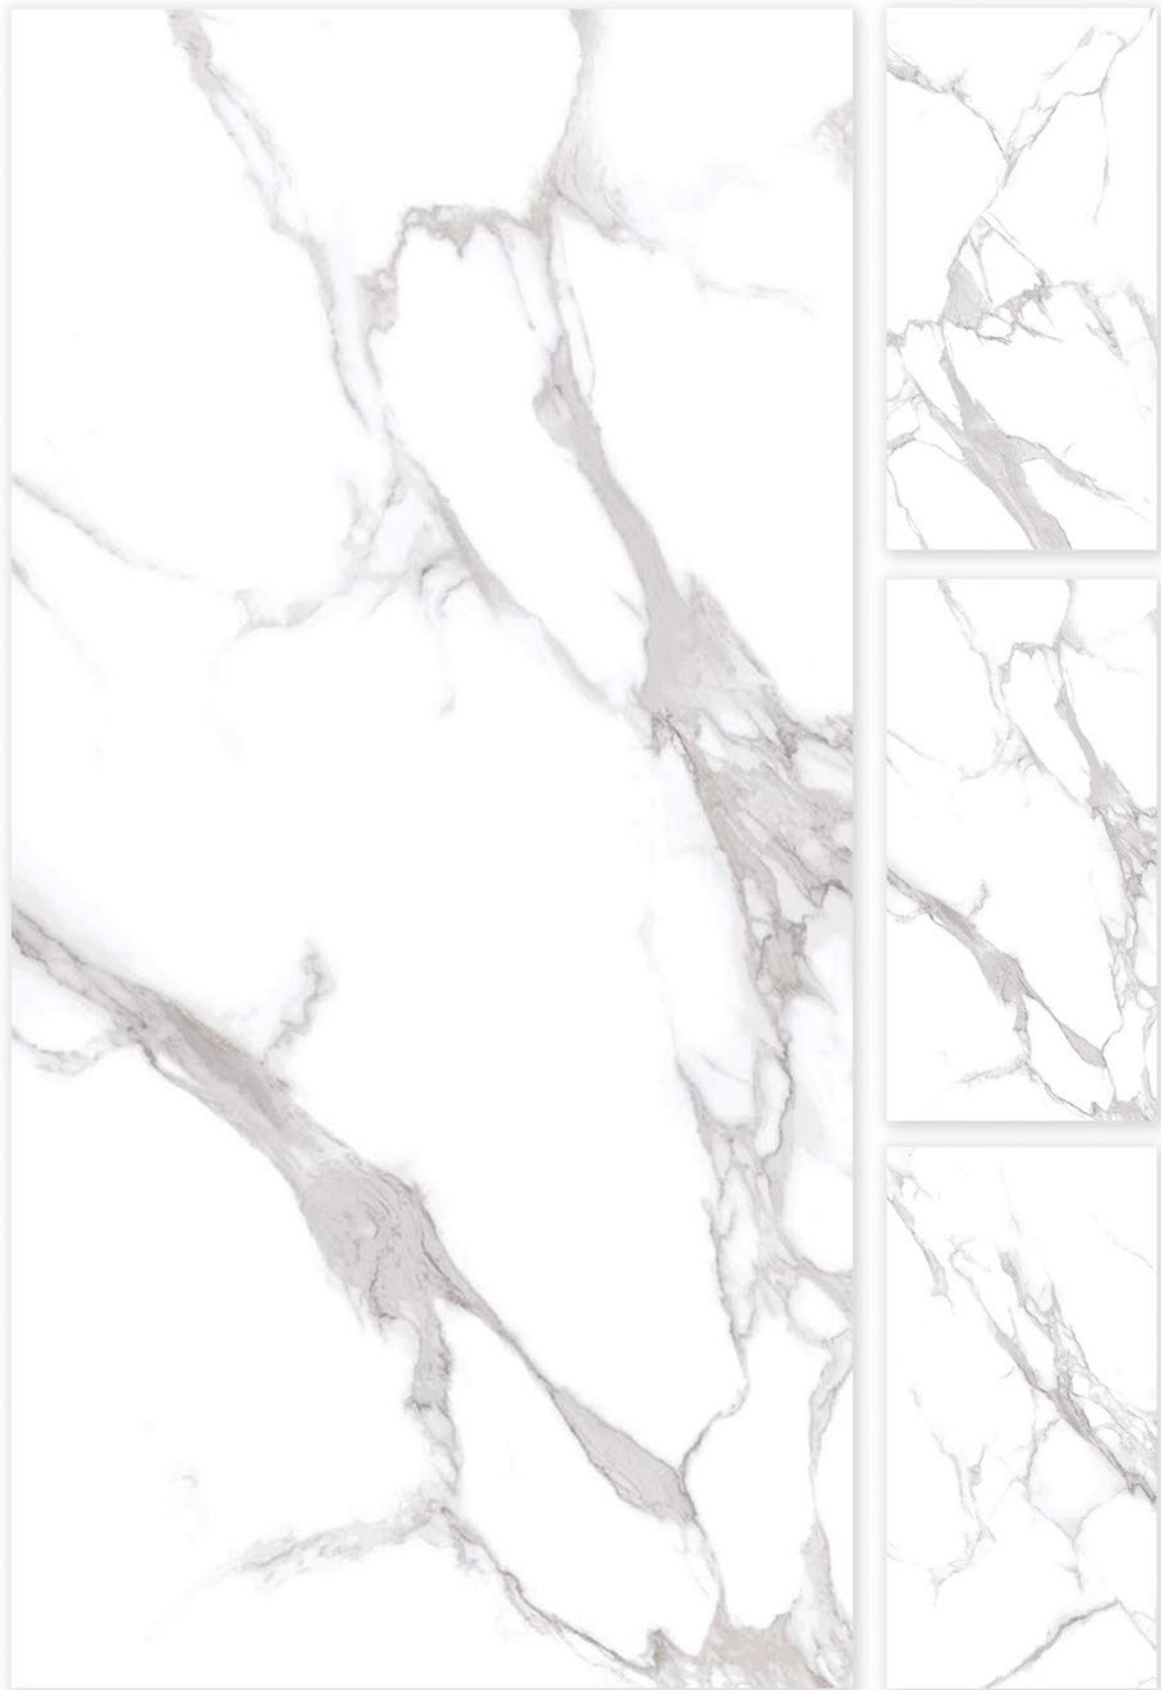

RANDOM FACES

GRACE WHITE

FINISH : GLOSSY

AVAILABLE SIZE : 600X1200 MM
600 X 600 MM