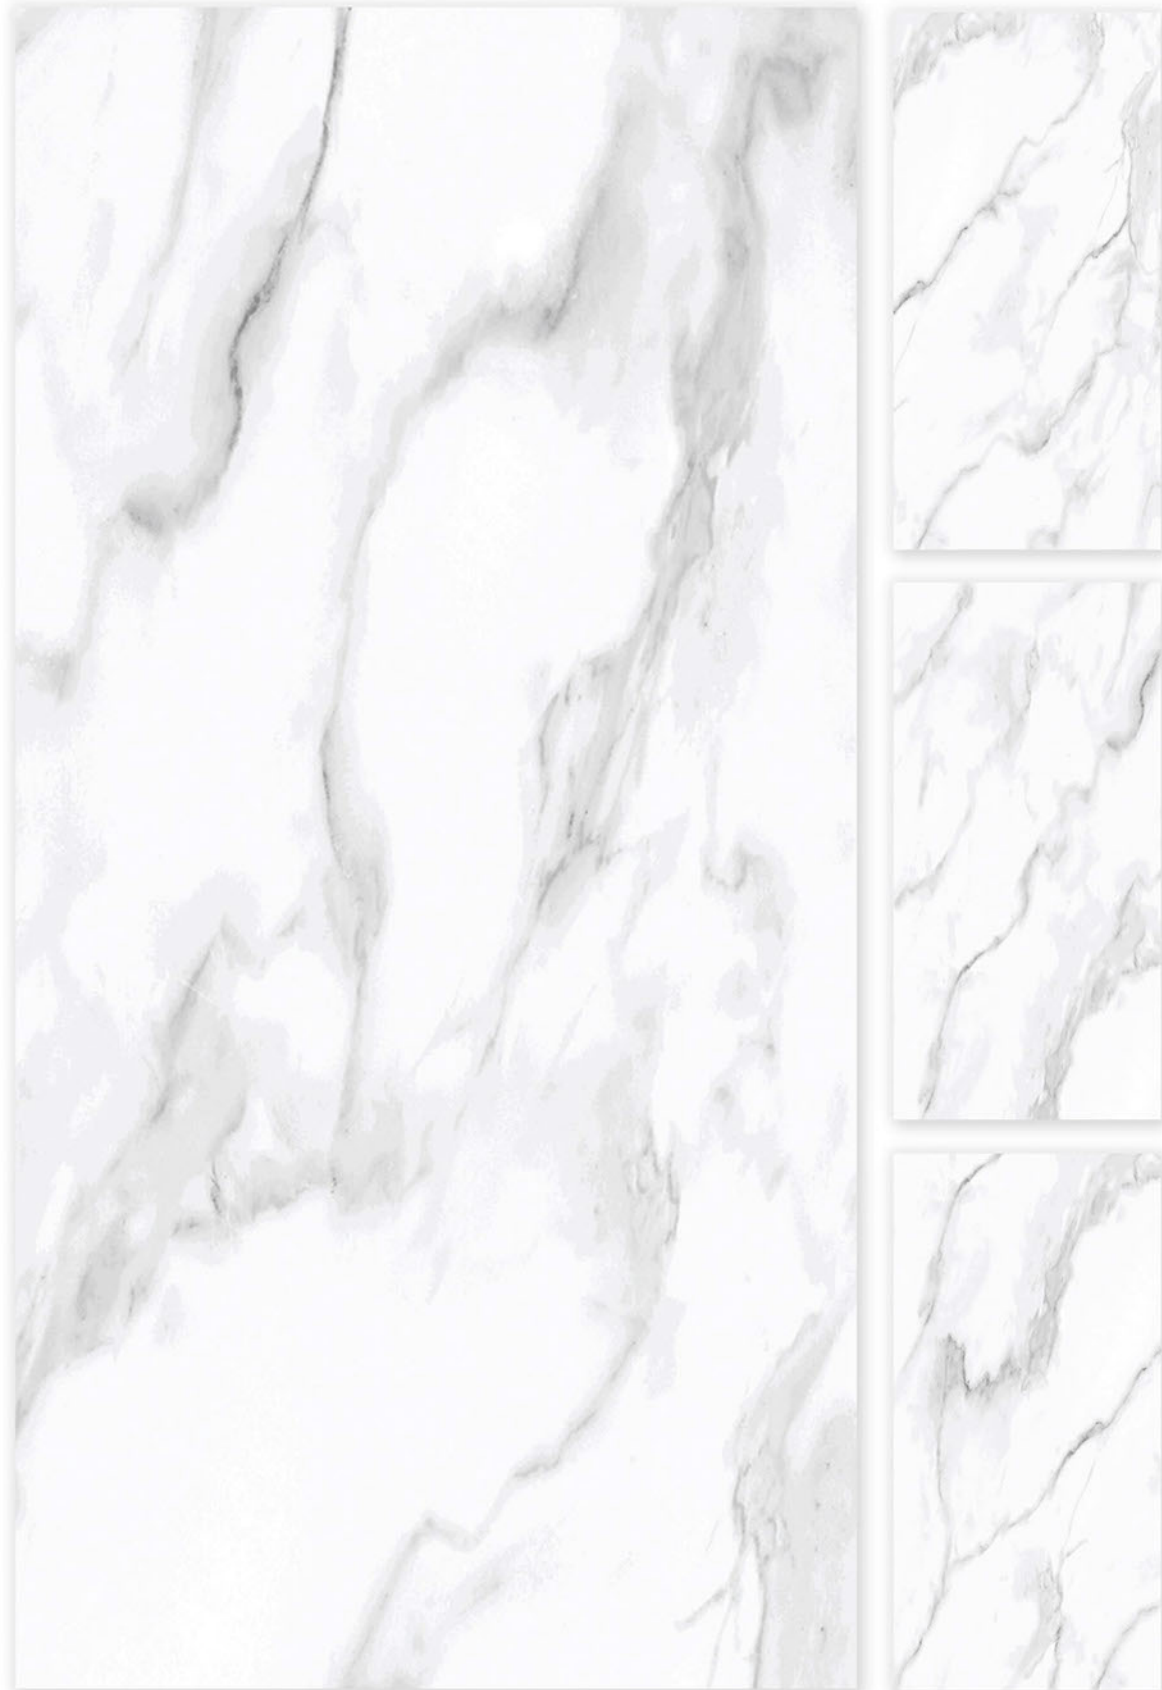

RANDOM FACES

SATHVARIO SMOKY NATURAL

FINISH : GLOSSY

AVAILABLE SIZE : 600X1200 MM
600 X 600 MM