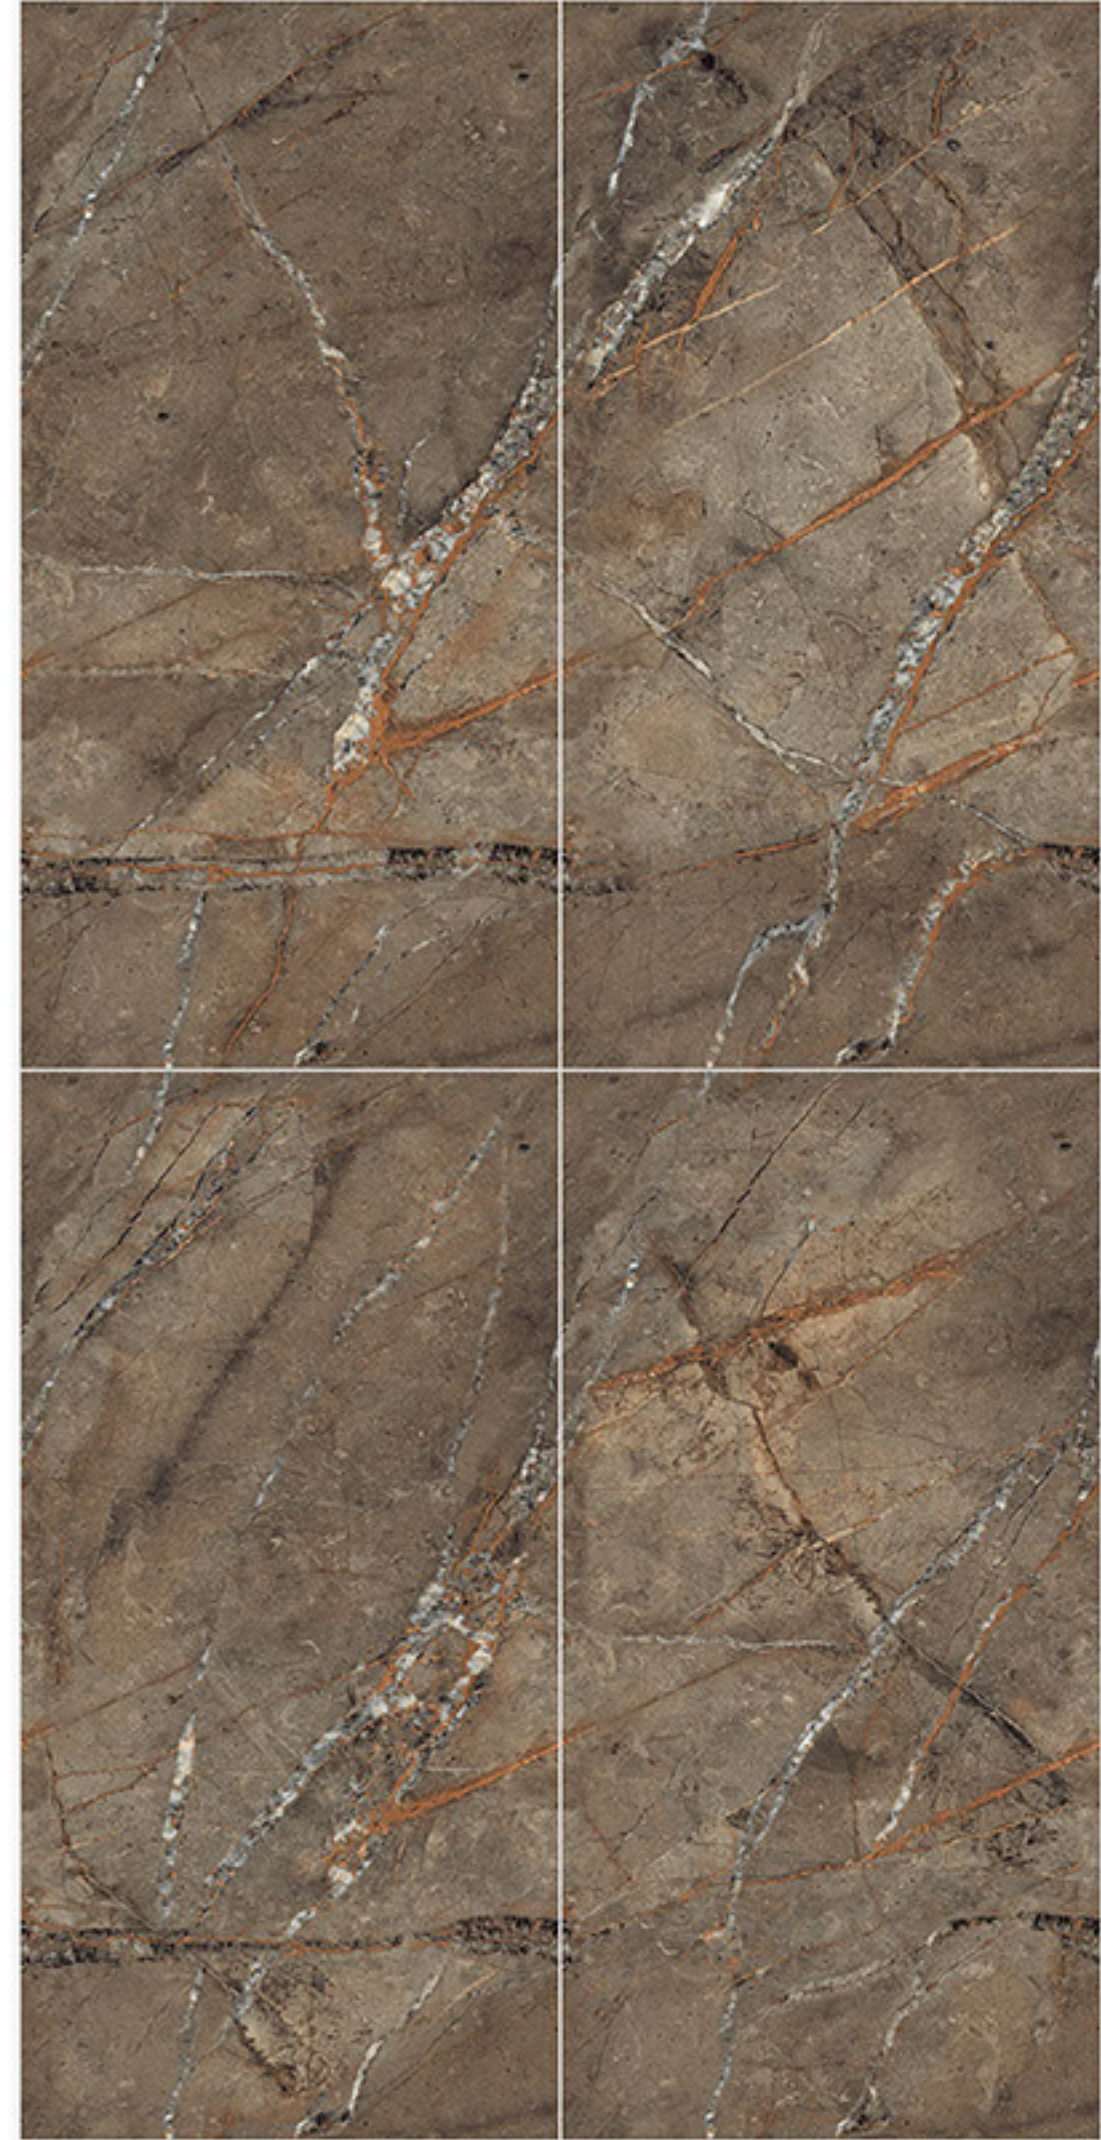

RANDOM FACES

ENDMATCH OMBRA MOCA

FINISH : GLOSSY

AVAILABLE SIZE : 600X1200 MM

ENDMATCH
OMBRA MOCA

FINISH : GLOSSY

AVAILABLE SIZE : 600X1200 MM

RANDOM FACES