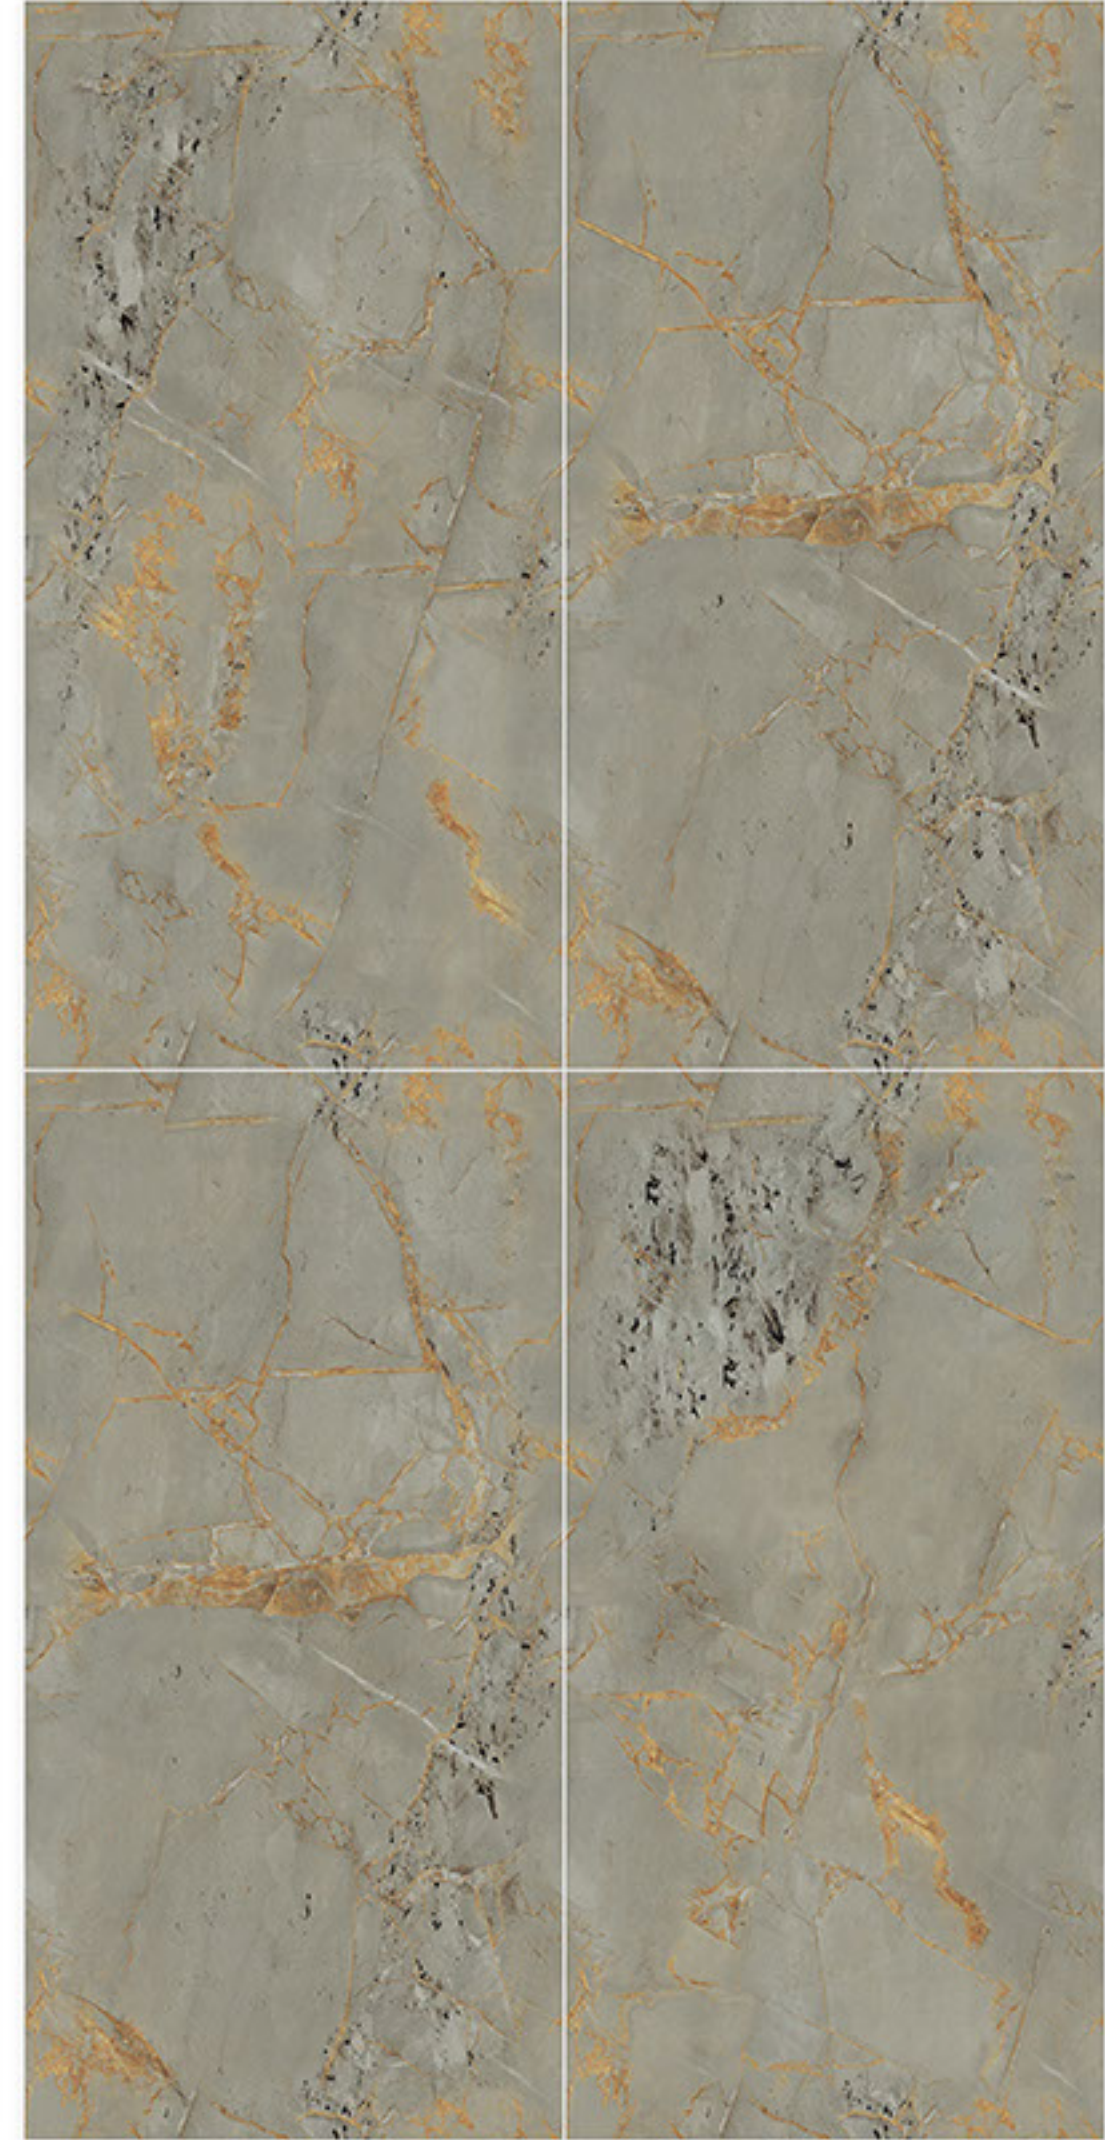

**ENDMATCH
LILAS NATURAL**

FINISH : GLOSSY

AVAILABLE SIZE : 600X1200 MM