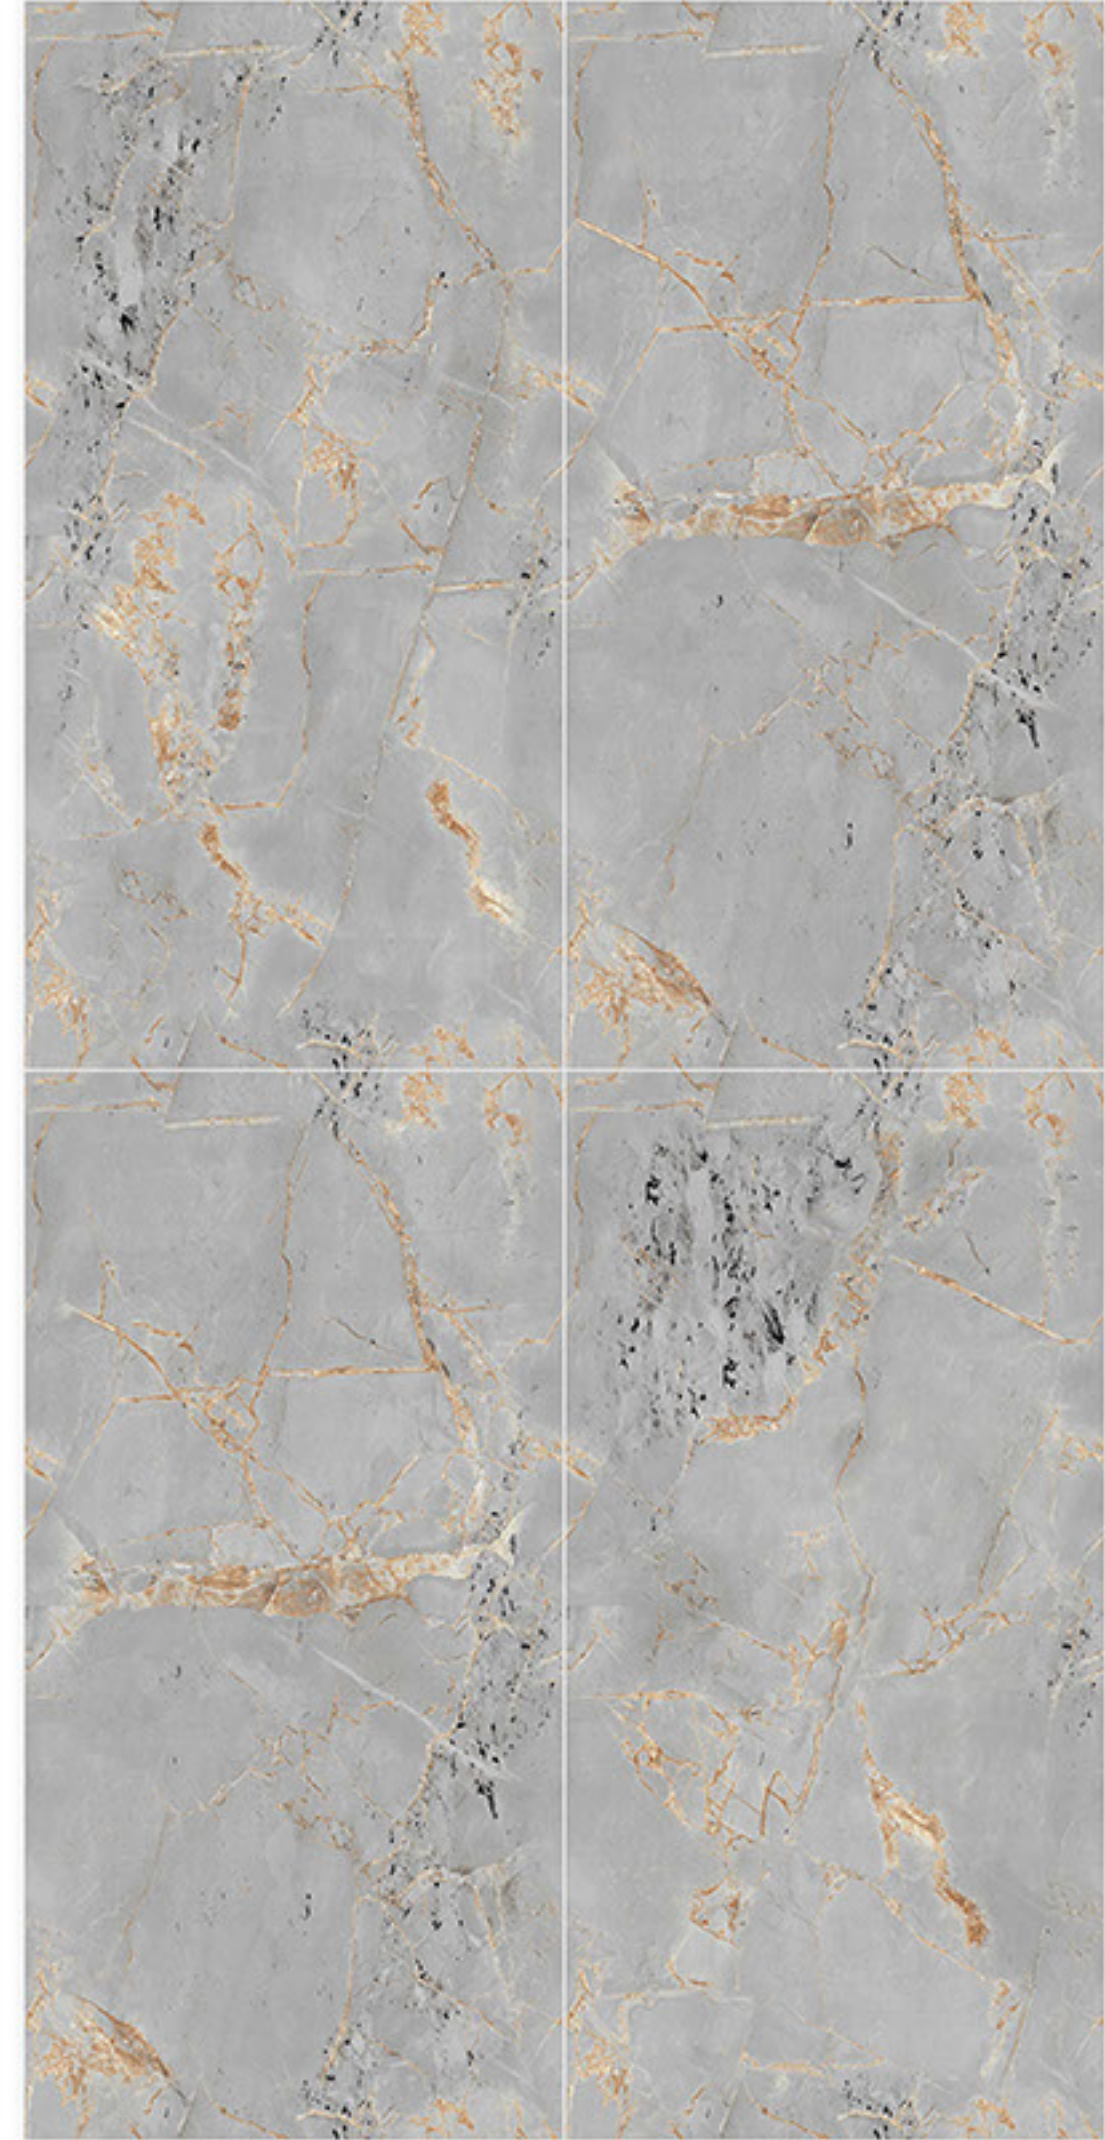

ENDMATCH LILAS GREY

FINISH : GLOSSY

AVAILABLE SIZE : 600X1200 MM

**ENDMATCH
LILAS GREY**

FINISH : GLOSSY

AVAILABLE SIZE : 600X1200 MM

RANDOM FACES

**ENDMATCH
LILAS NATURAL**