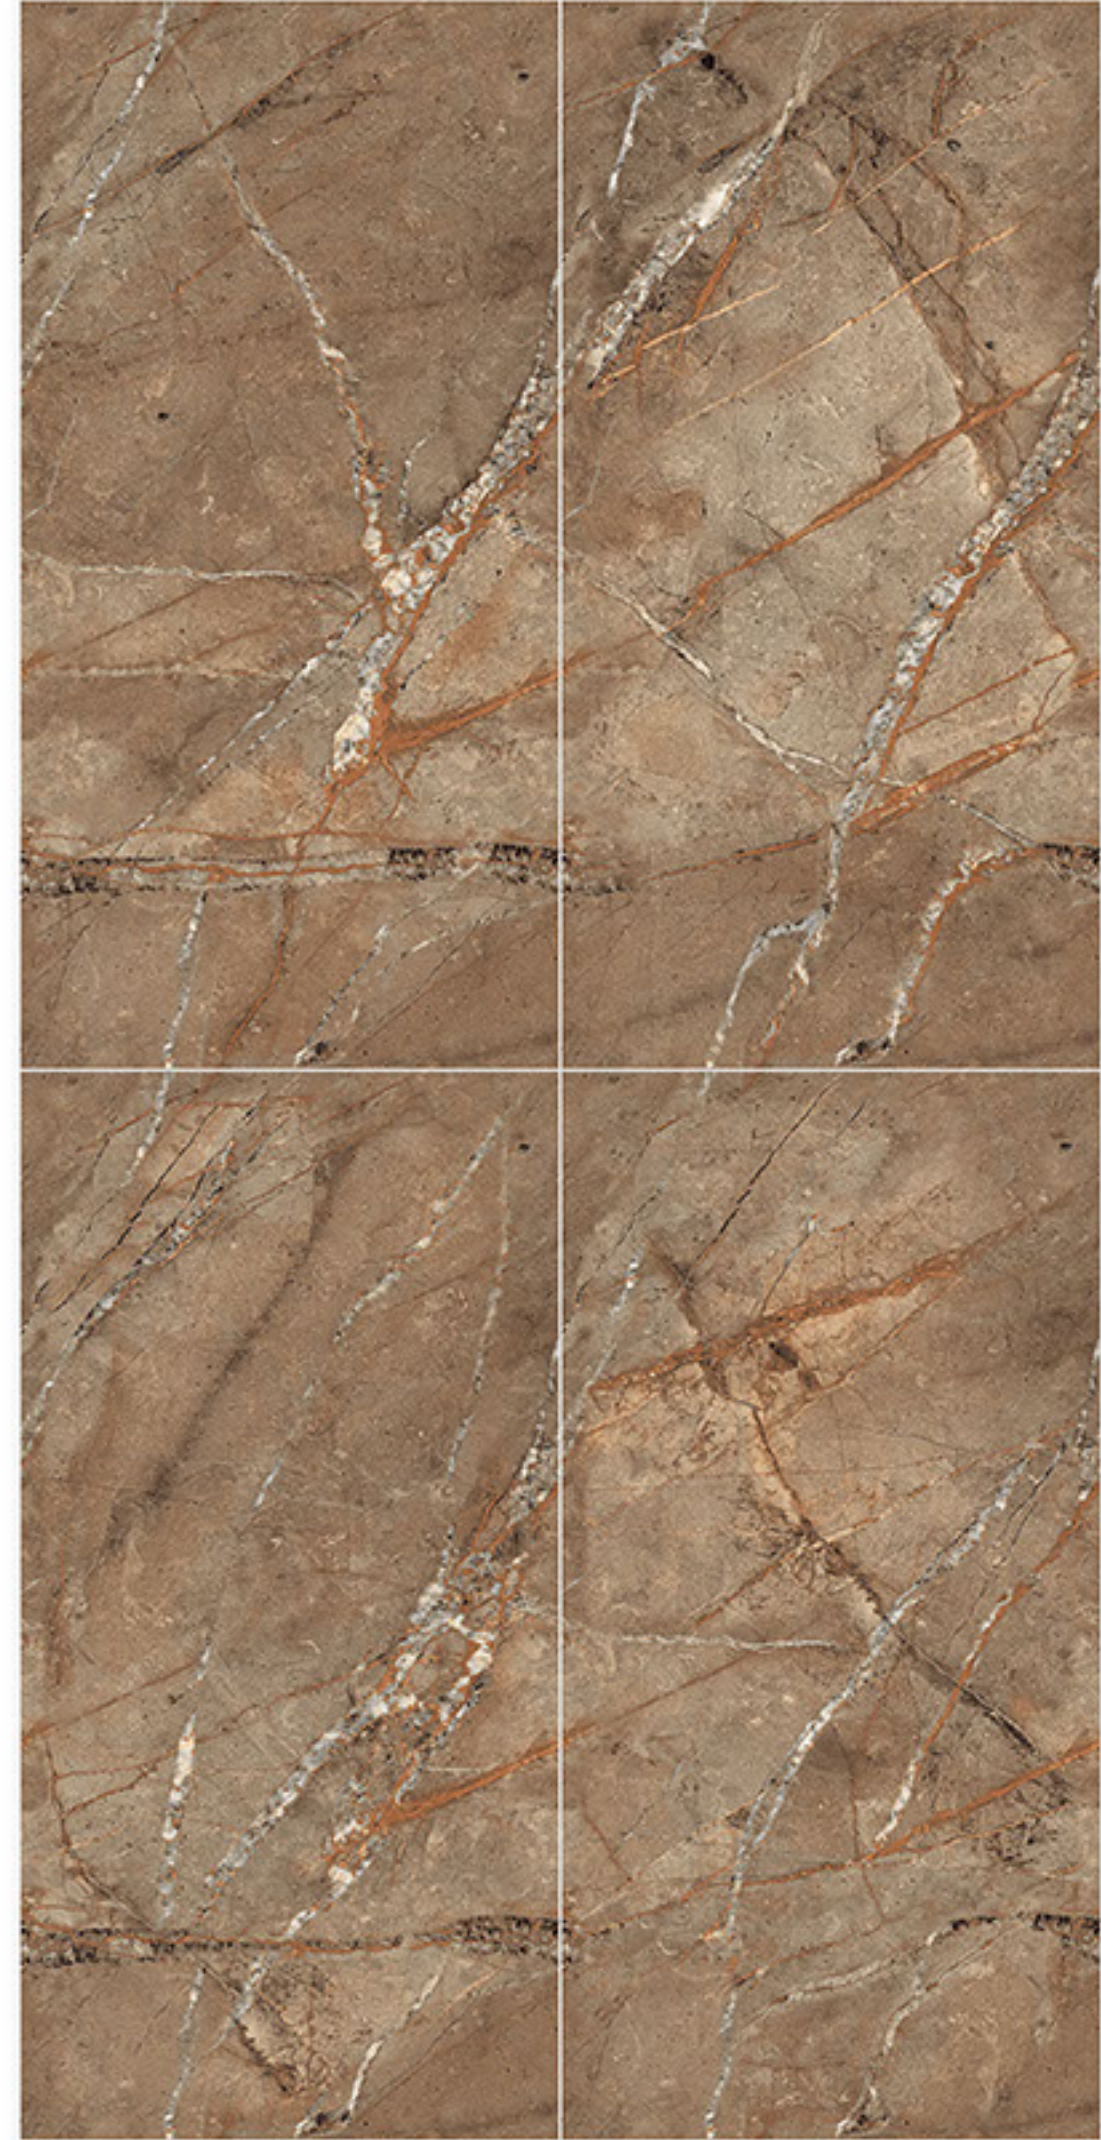

**ENDMATCH
OMBRA BROWN**

FINISH : GLOSSY

AVAILABLE SIZE : 600X1200 MM