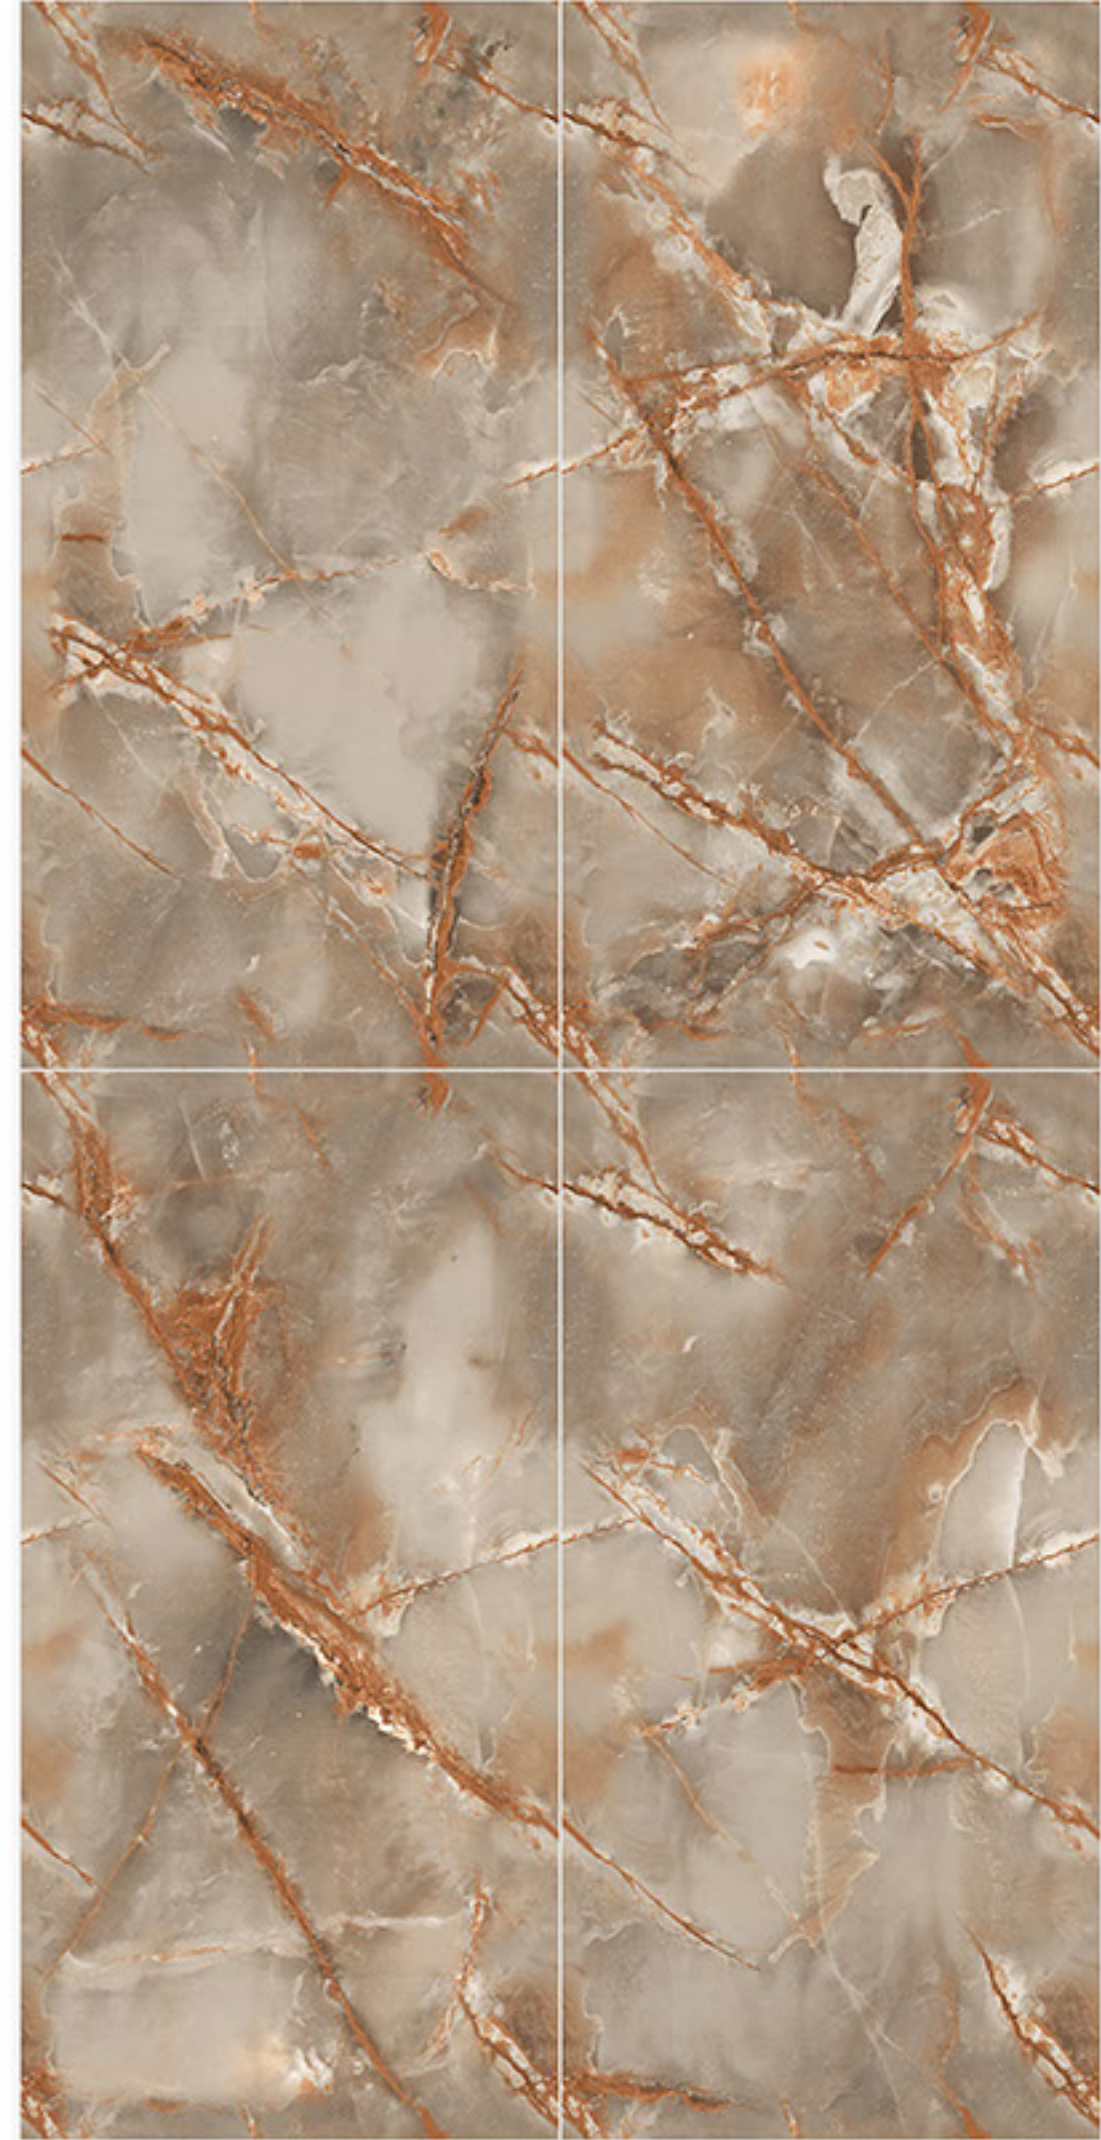

FINISH : GLOSSY

AVAILABLE SIZE : 600X1200 MM

RANDOM FACES

**ENDMATCH
VENUS ONYX CHOCO**

FINISH : GLOSSY

AVAILABLE SIZE : 600X1200 MM

RANDOM FACES