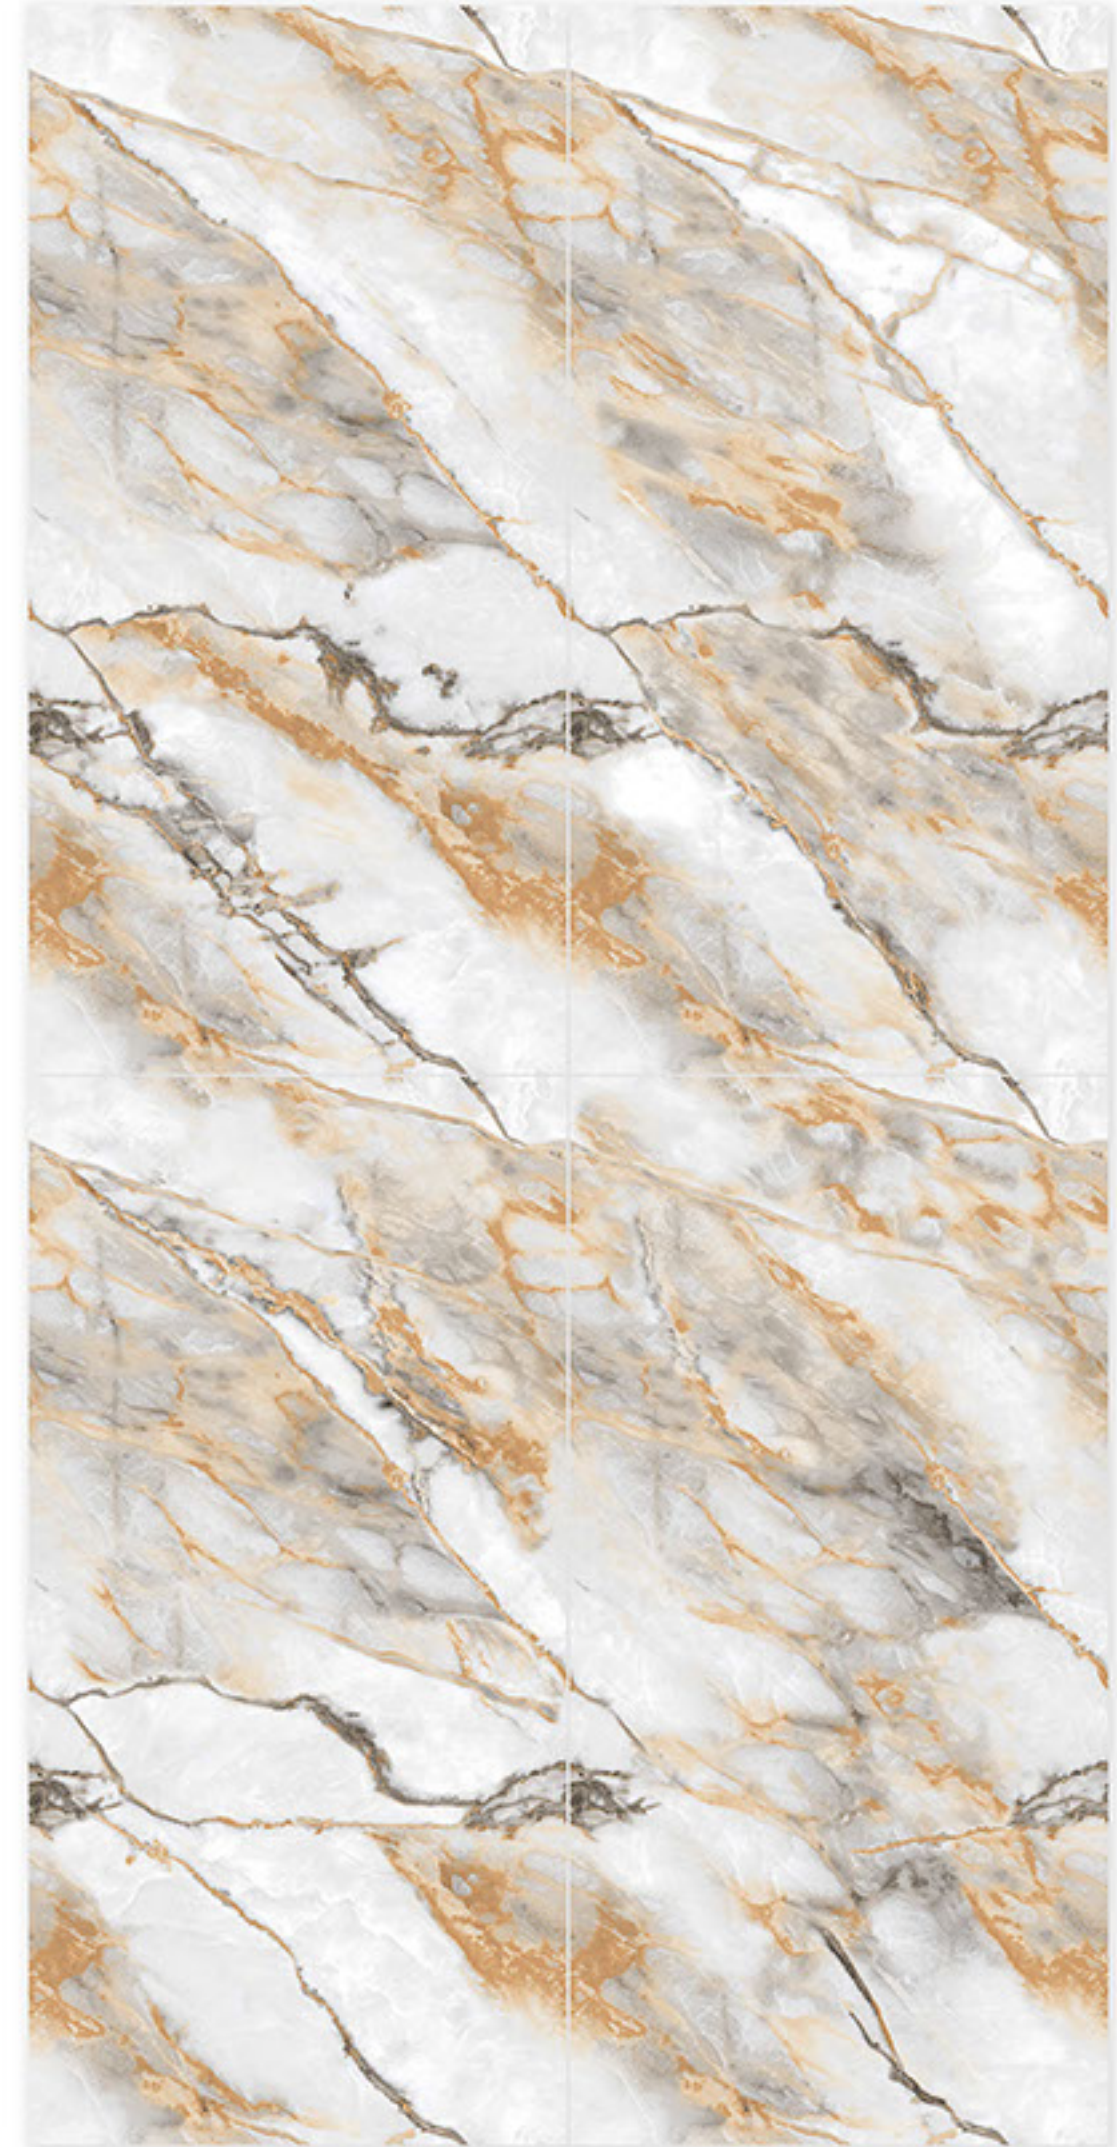

AVAILABLE SIZE : 600X1200 MM

RANDOM FACES

ENDMATCH POLAR BROWN

FINISH : GLOSSY

AVAILABLE SIZE : 600X1200 MM

**ENDMATCH
POLAR BROWN**

FINISH : GLOSSY

AVAILABLE SIZE : 600X1200 MM