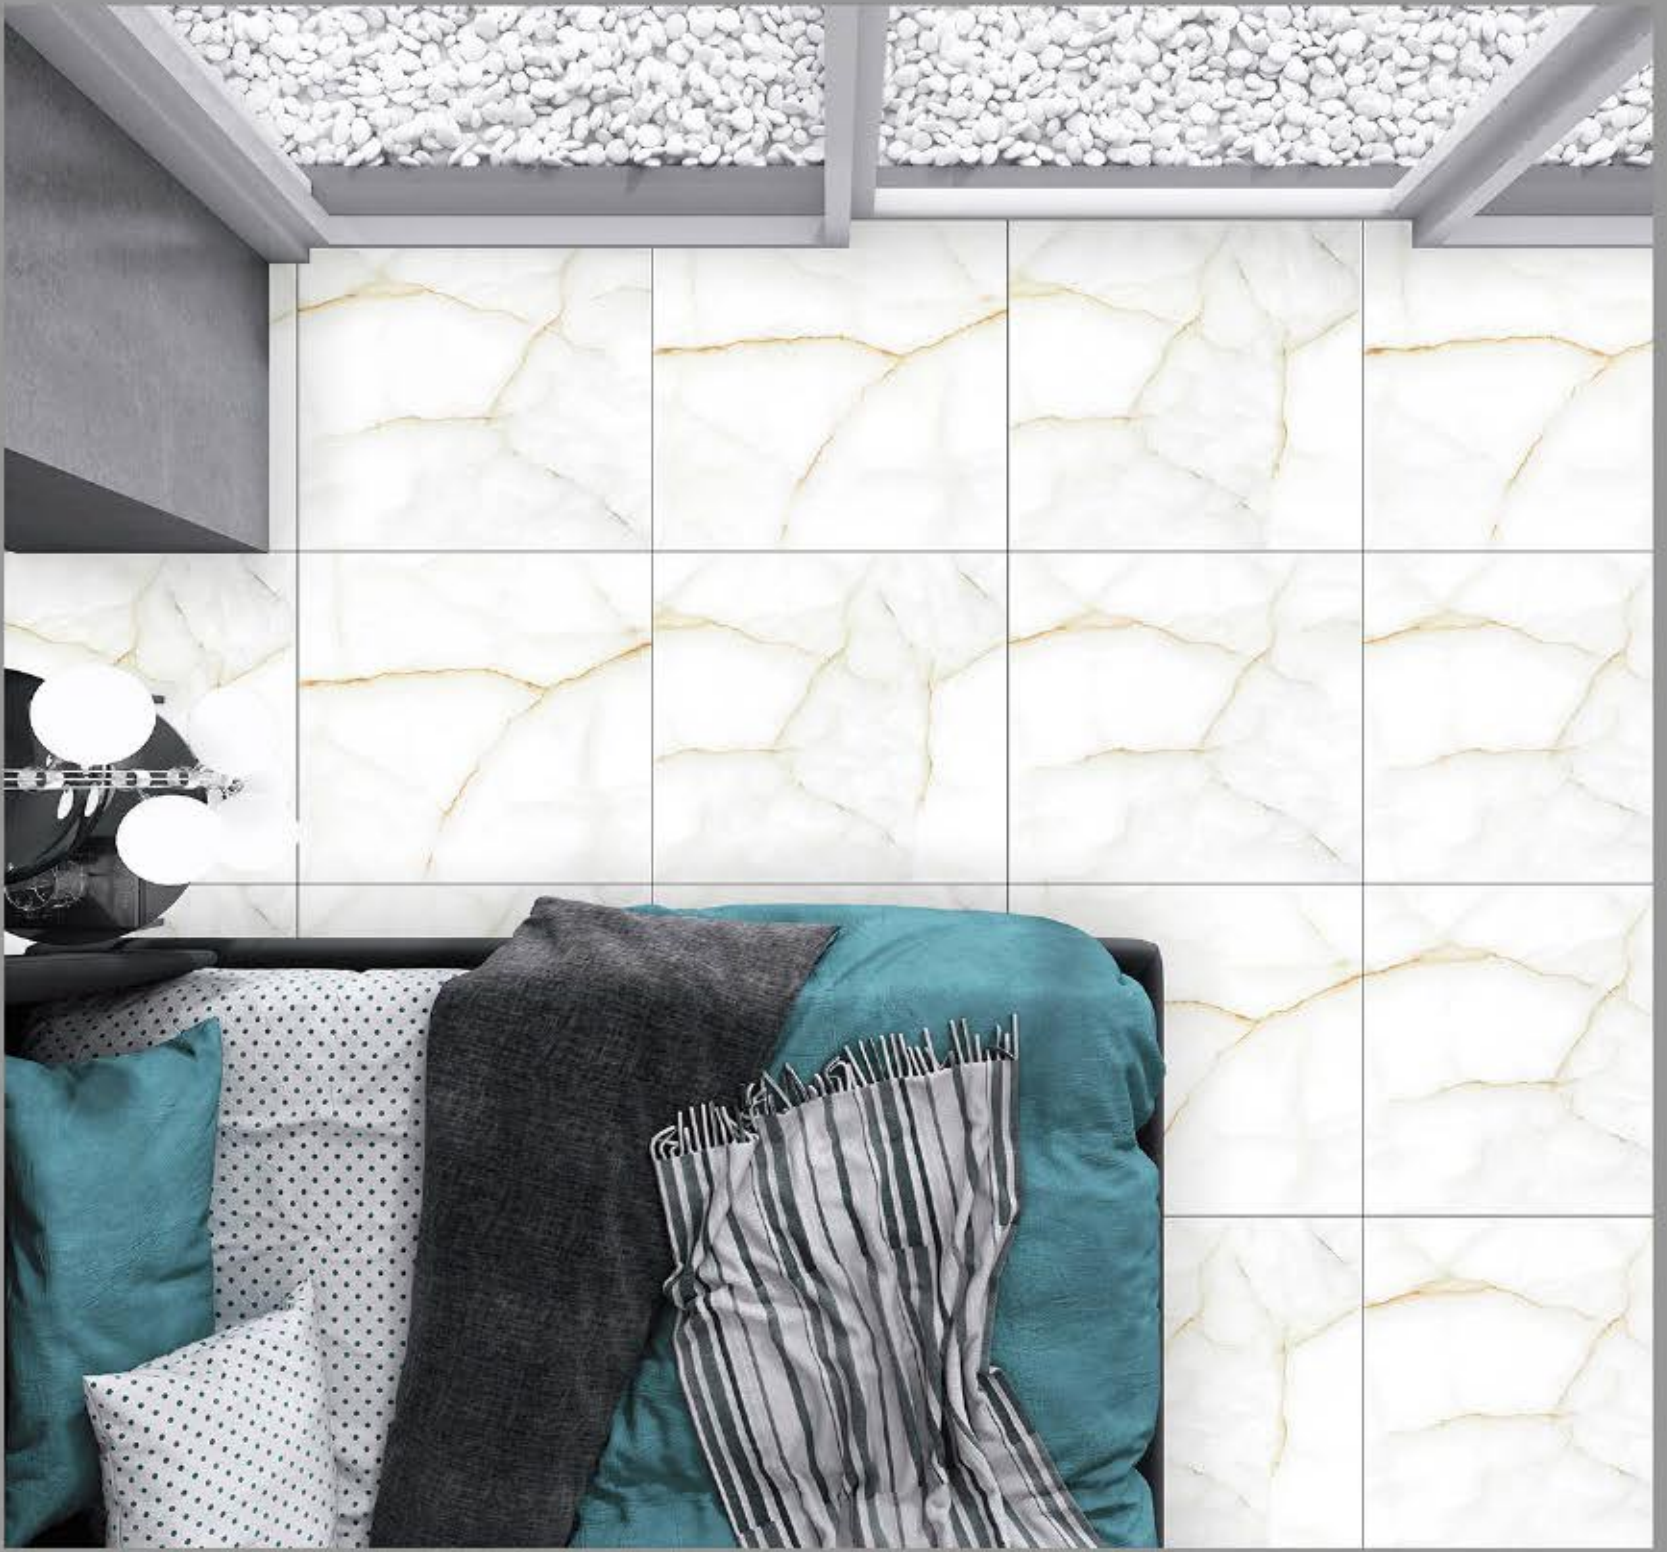

DESIGN NAME:

189 GLAIER GREY

**GLAZED
POLISHED
TILES**

600X600MM

DESIGN NAME:

191 KINDER WHITE

**GLAZED
POLISHED
TILES**

600X600MM