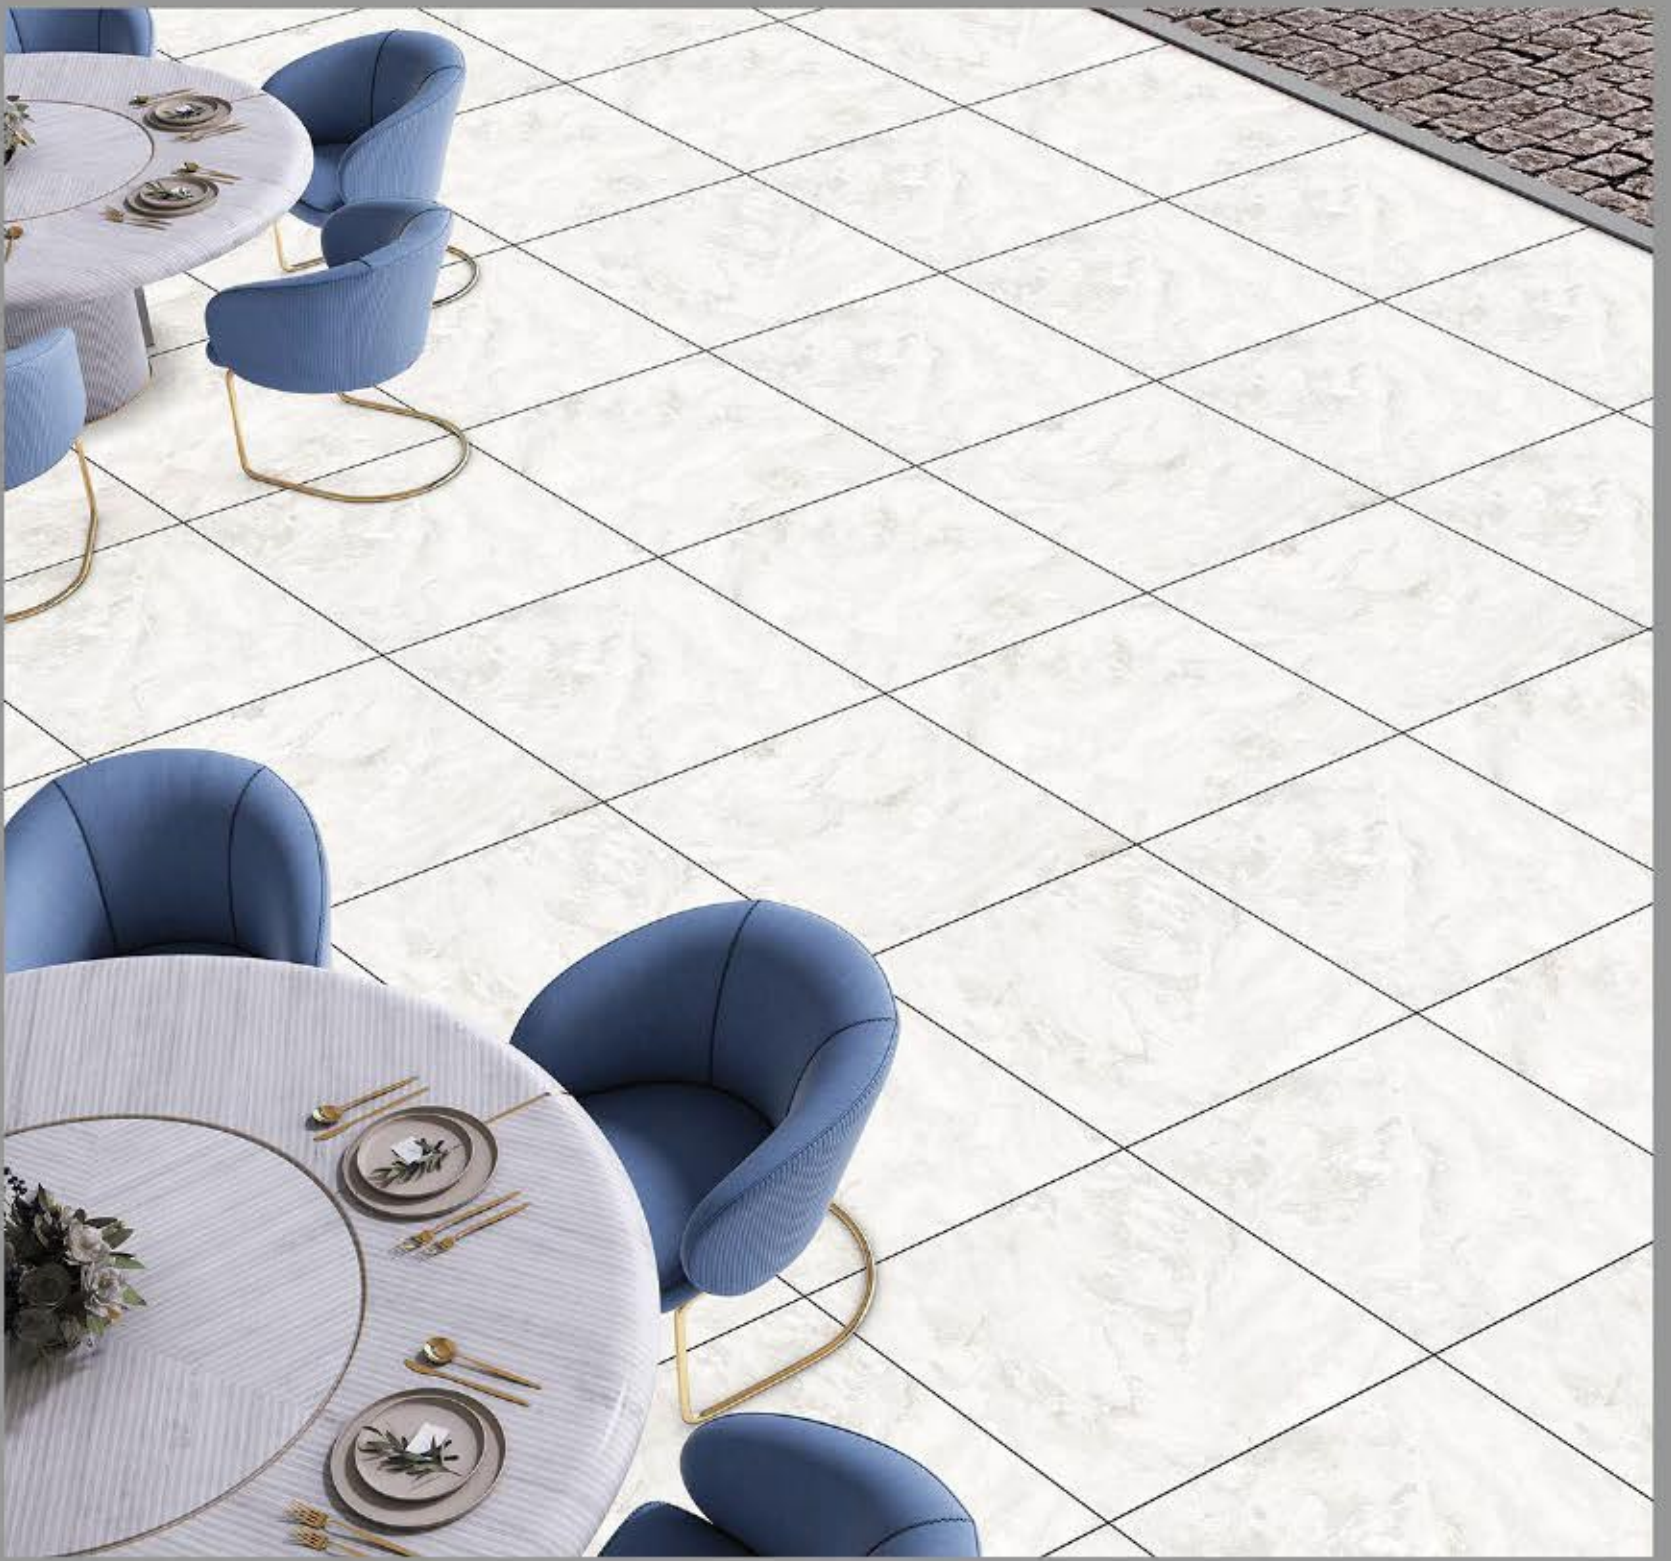

DESIGN NAME:

111-BARCELONA GREY

**GLAZED
POLISHED
TILES**

600X600MM