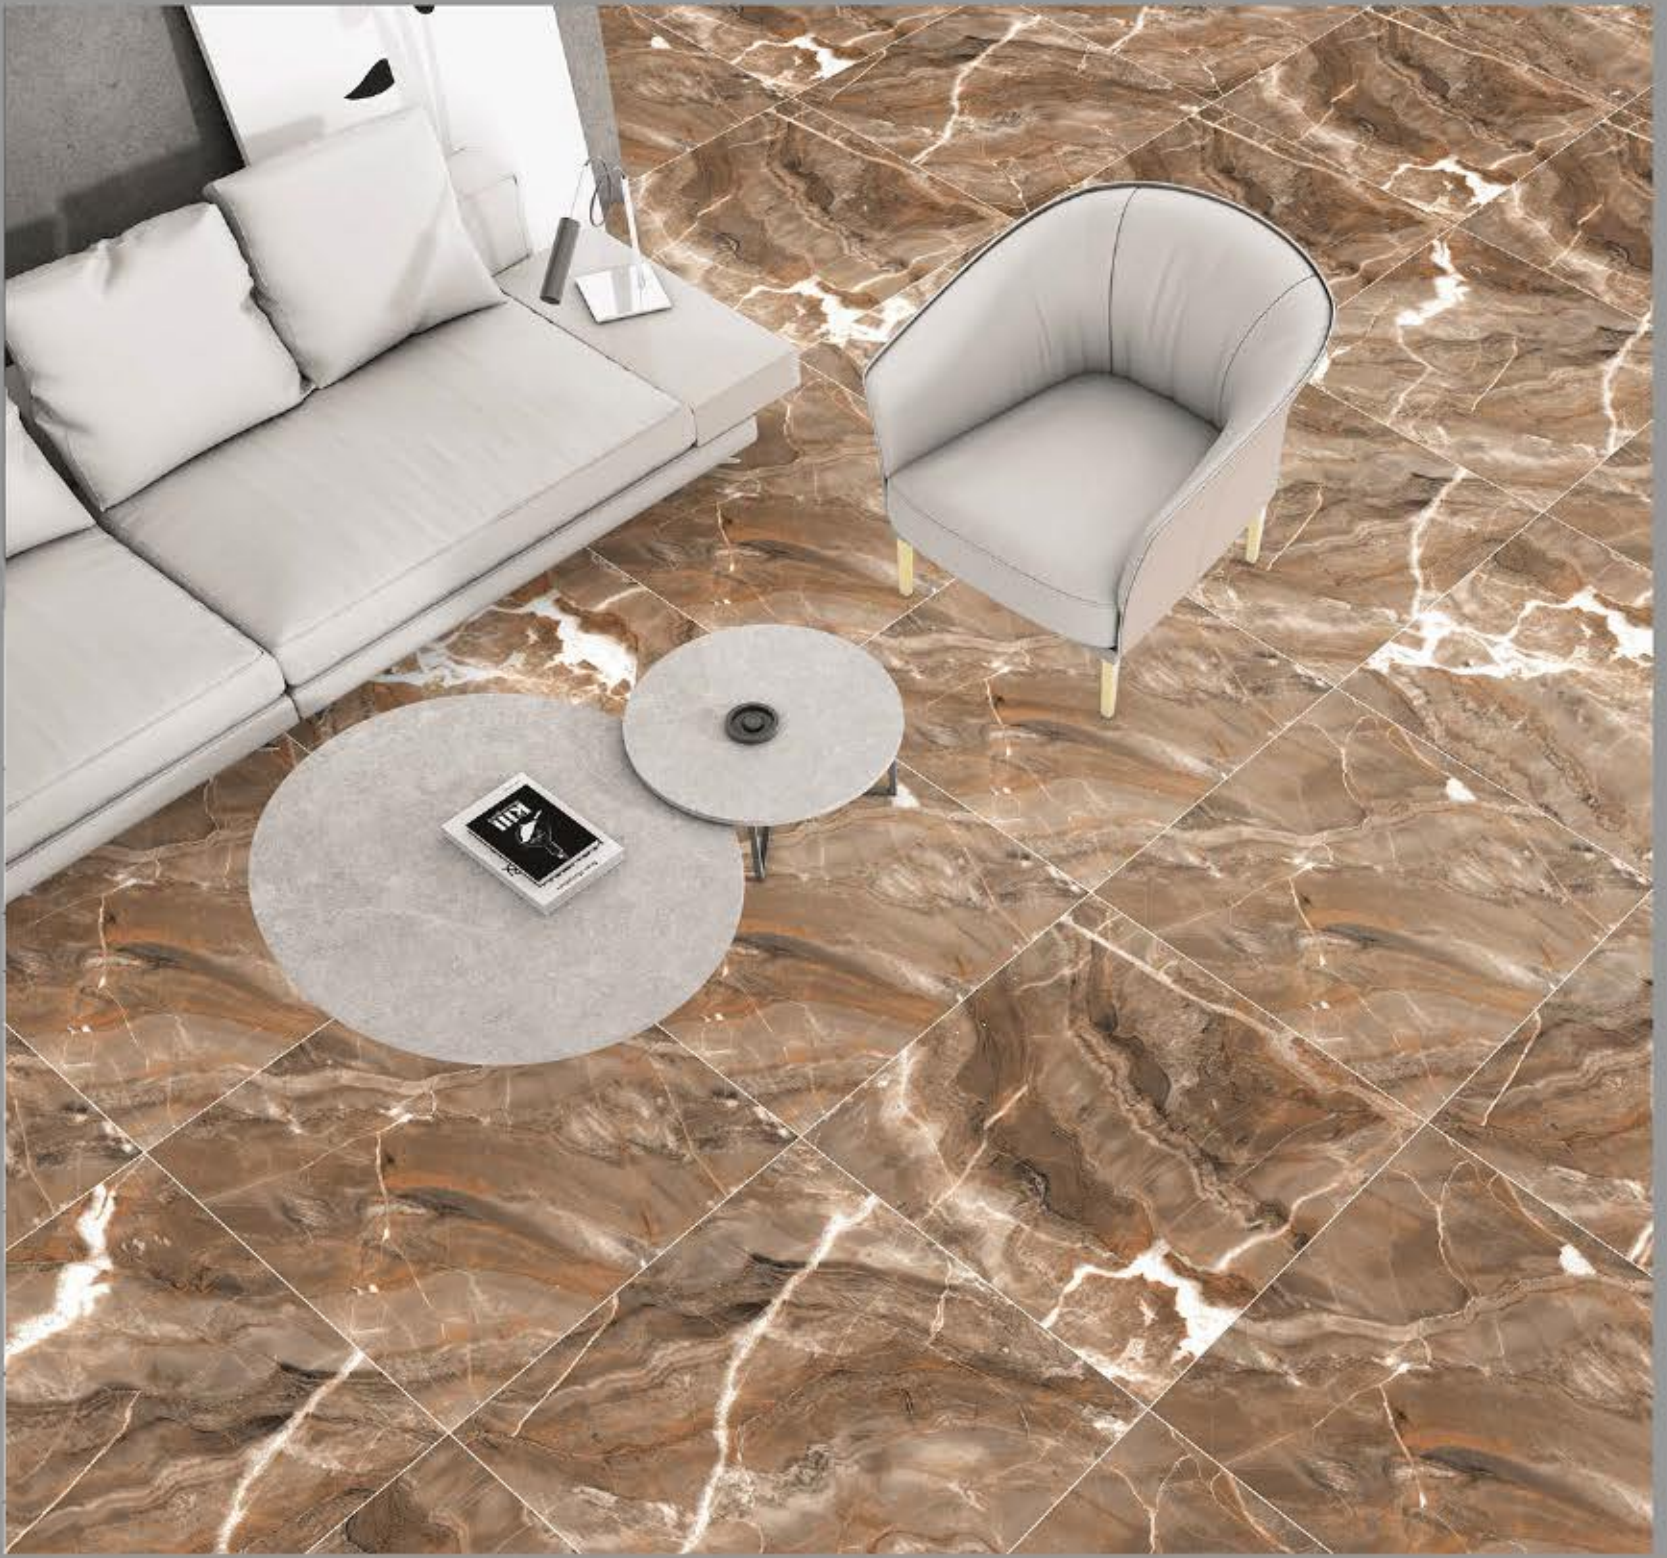

DESIGN NAME:
315_VECCHIANO
BROWN

**GLAZED
POLISHED
TILES**

600X600MM