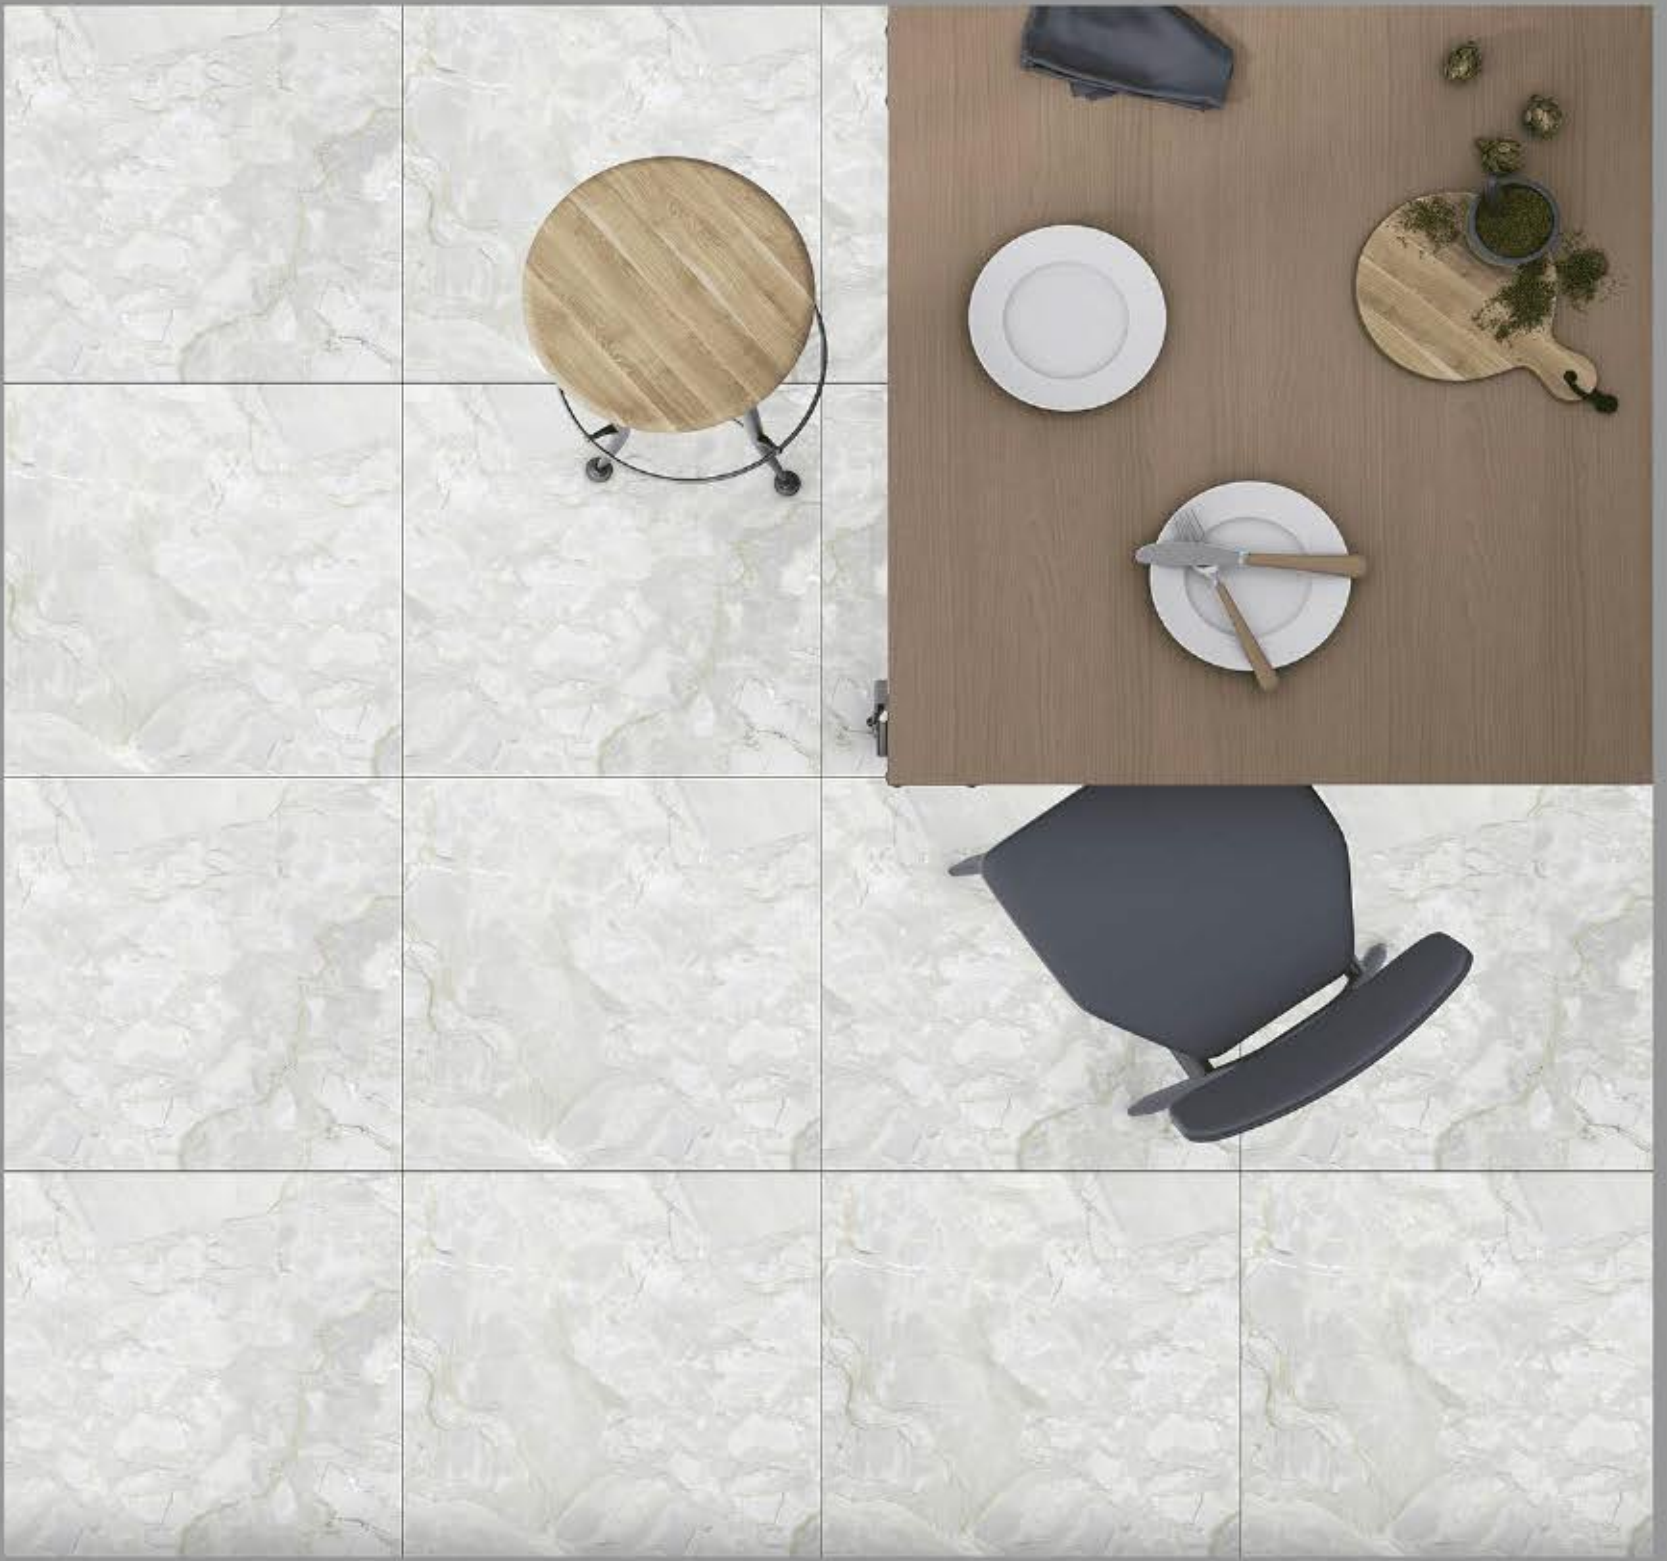

199 BLONZE ORANGE

**GLAZED
POLISHED
TILES**

600X600MM

DESIGN NAME:

200-DEVILO

**GLAZED
POLISHED
TILES**

600X600MM

DESIGN NAME: