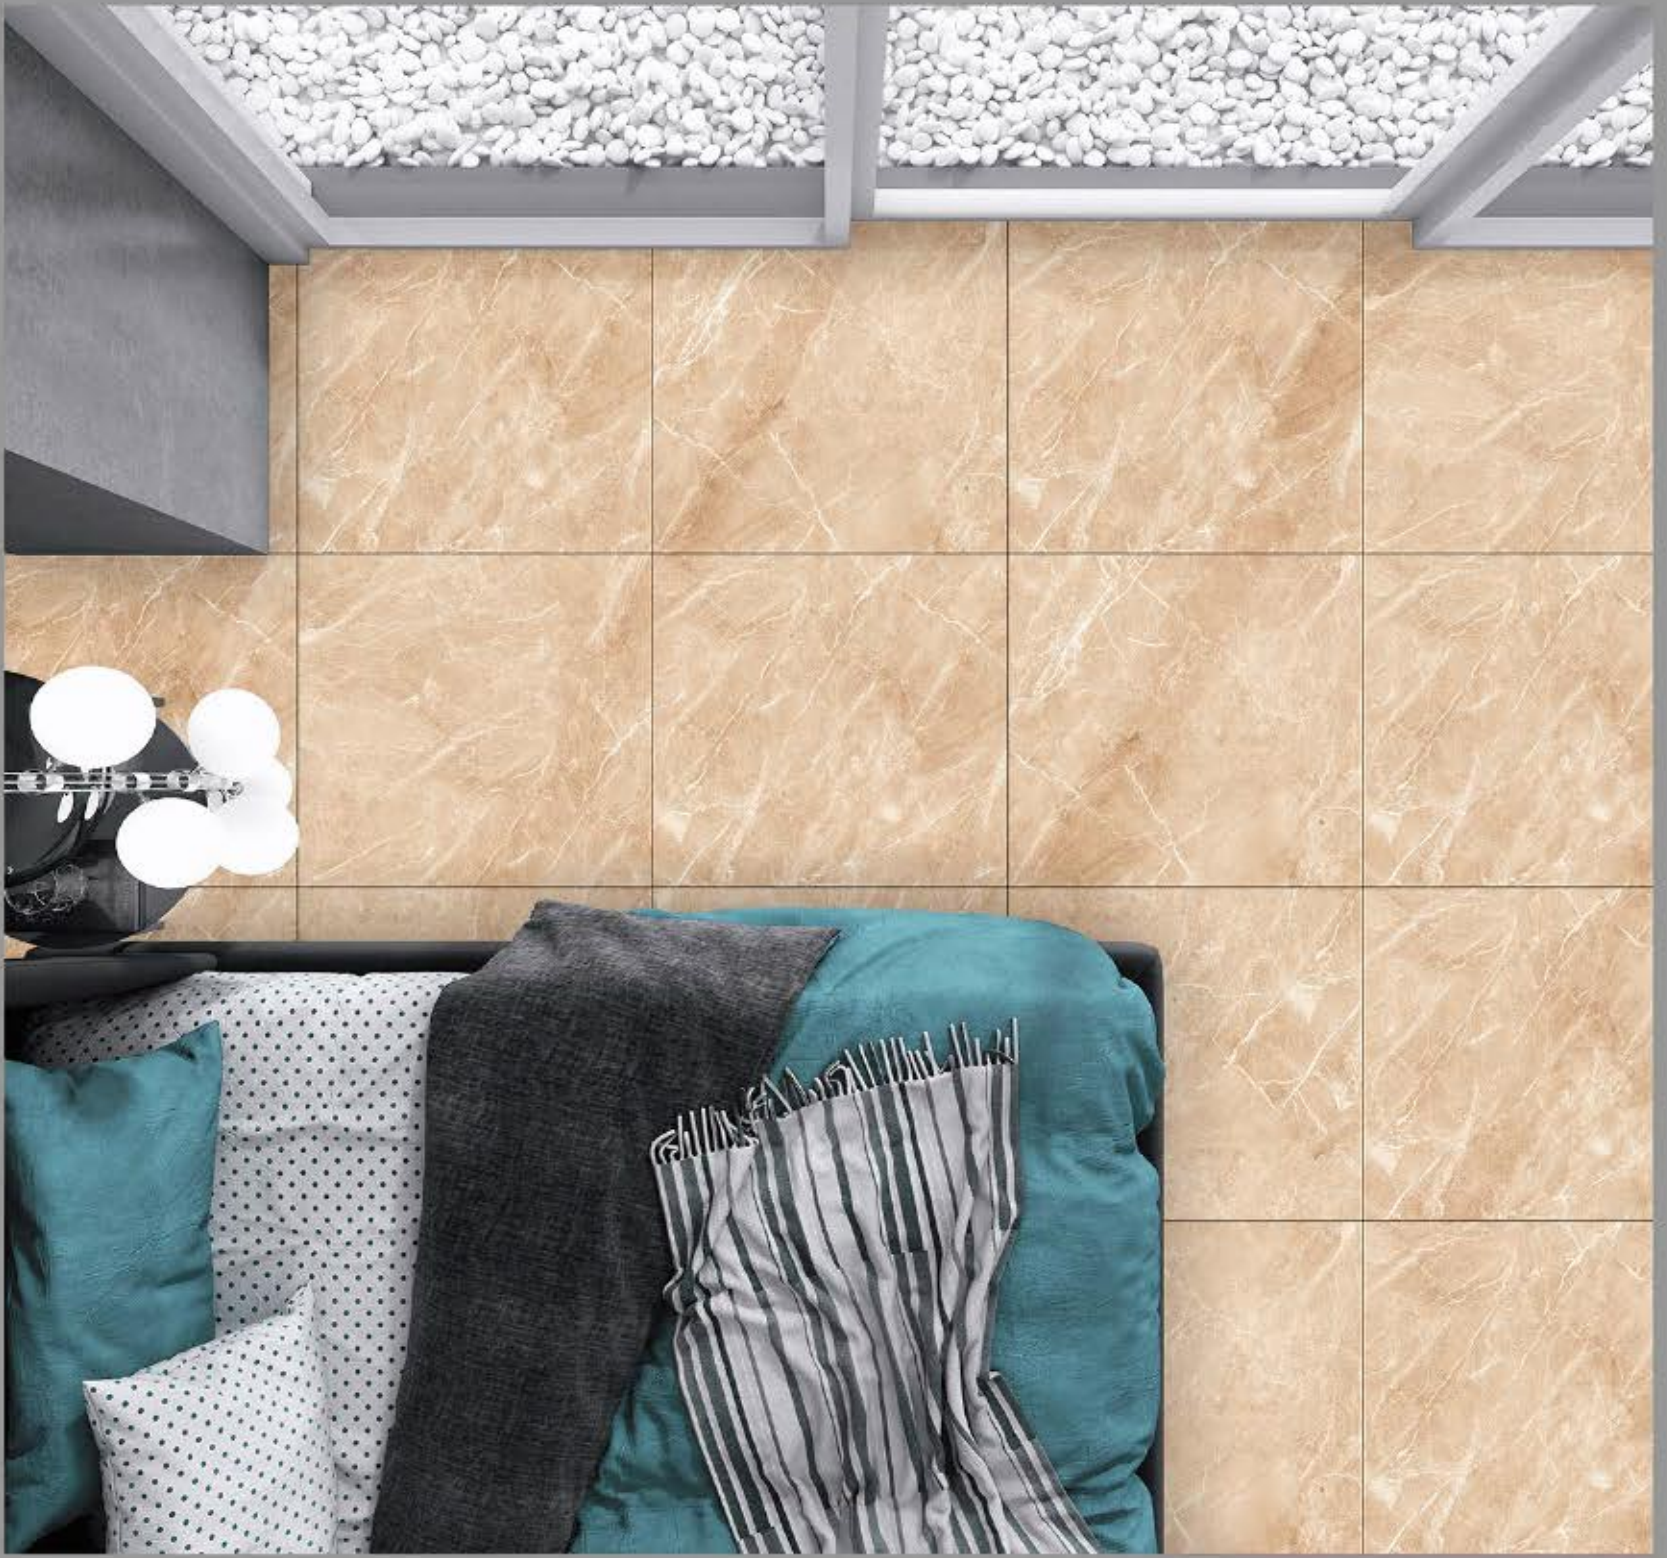

DESIGN NAME:

368

**GLAZED
POLISHED
TILES**

600X600MM

DESIGN NAME:

378

**GLAZED
POLISHED
TILES**

600X600MM