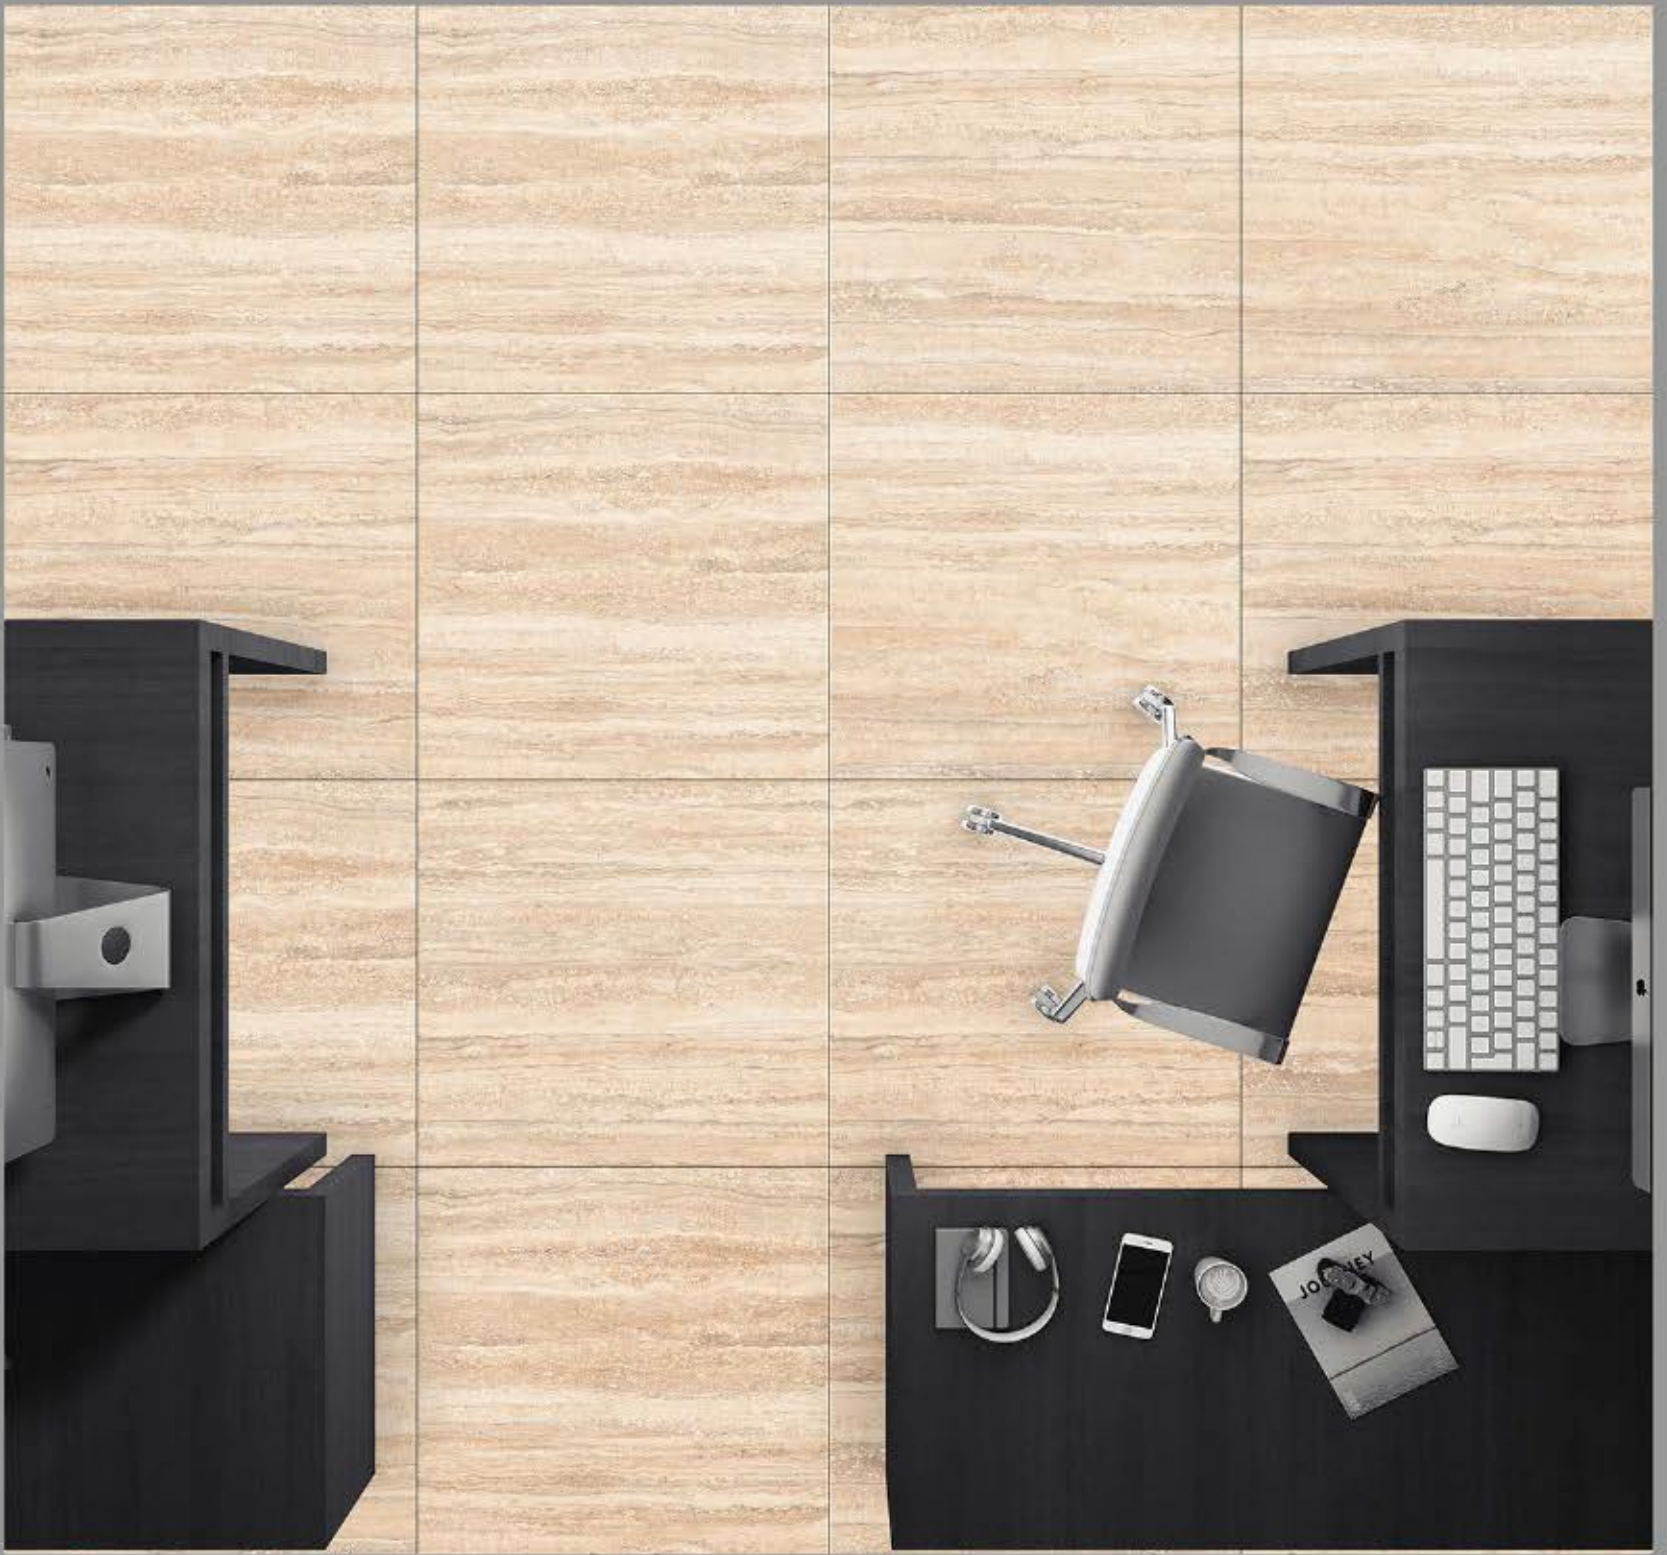

281 VENATO DARK

**GLAZED
POLISHED
TILES**

600X600MM

DESIGN NAME:

282 VENATO LITE

**GLAZED
POLISHED
TILES**

600X600MM

DESIGN NAME: