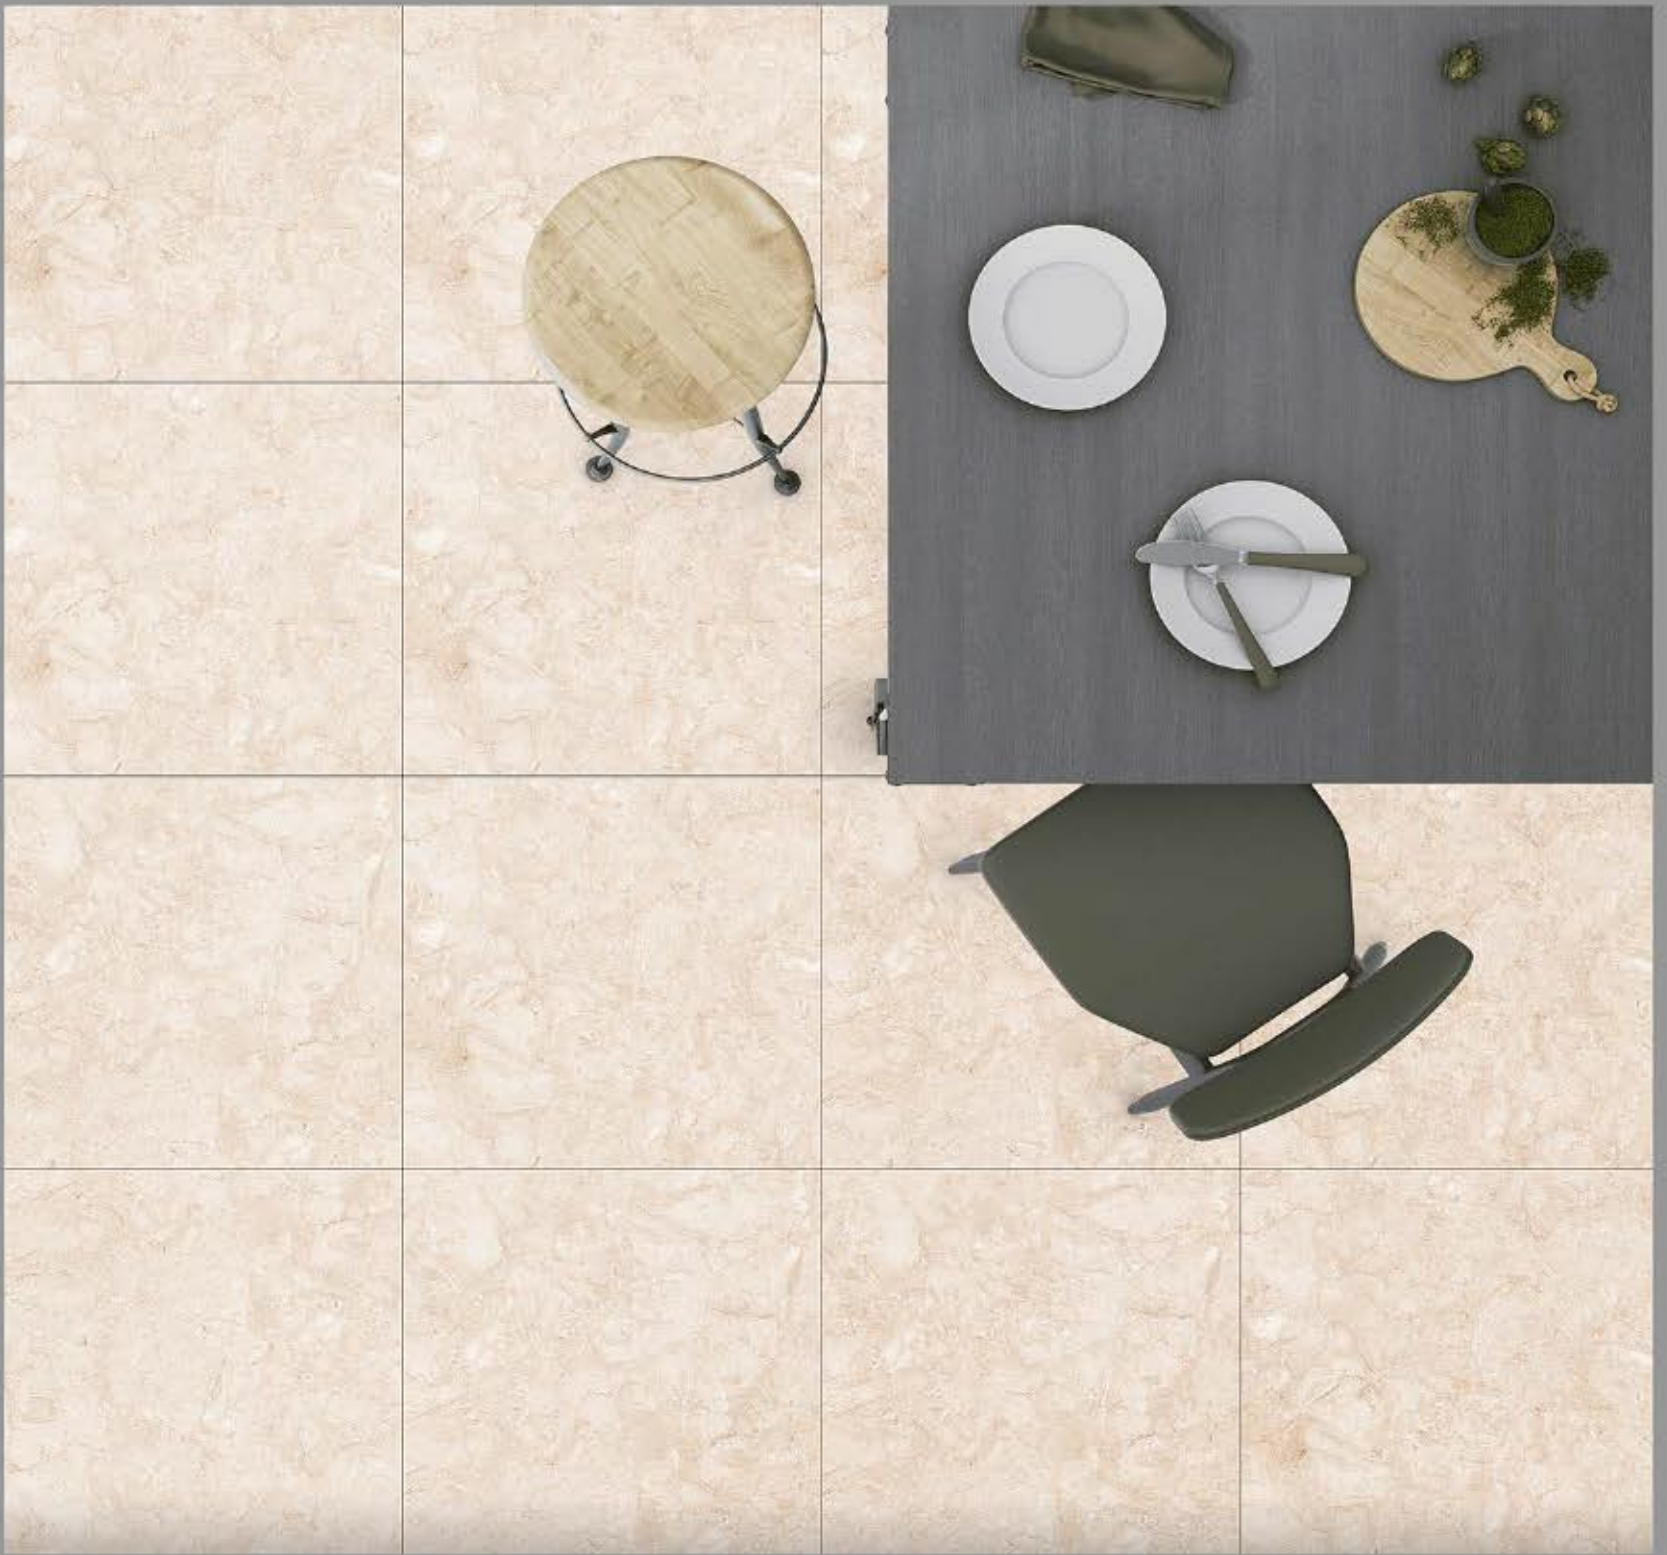

139-ISLAND_BEIGE

**GLAZED
POLISHED
TILES**

600X600MM

DESIGN NAME:

141-BRECCIA LIGHT

**GLAZED
POLISHED
TILES**

600X600MM

DESIGN NAME: