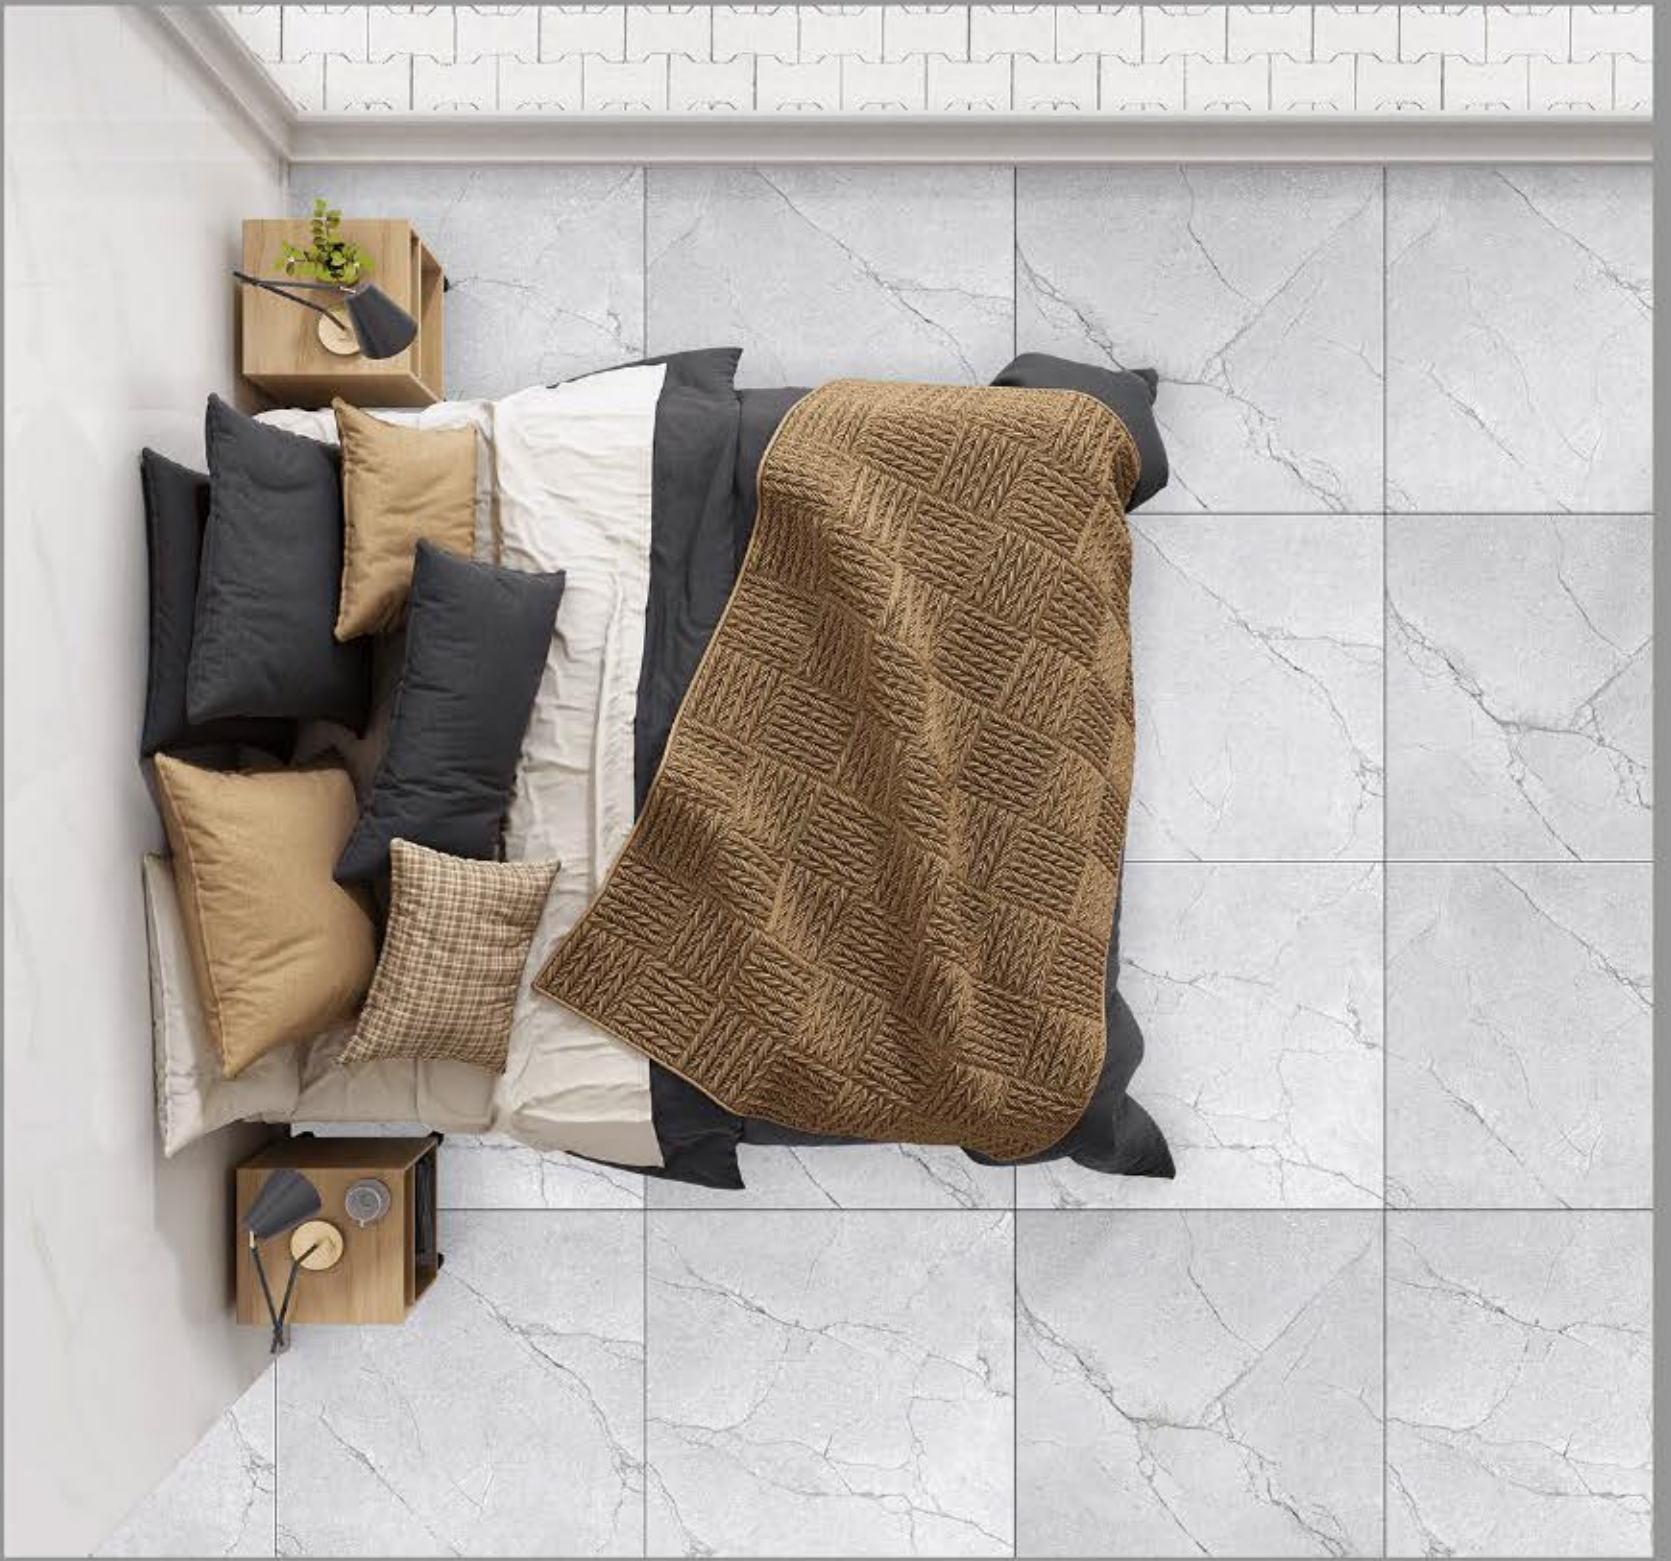

263 ONYX

**GLAZED
POLISHED
TILES**

600X600MM

DESIGN NAME:

264 ONYX CREMA

**GLAZED
POLISHED
TILES**

600X600MM

DESIGN NAME: