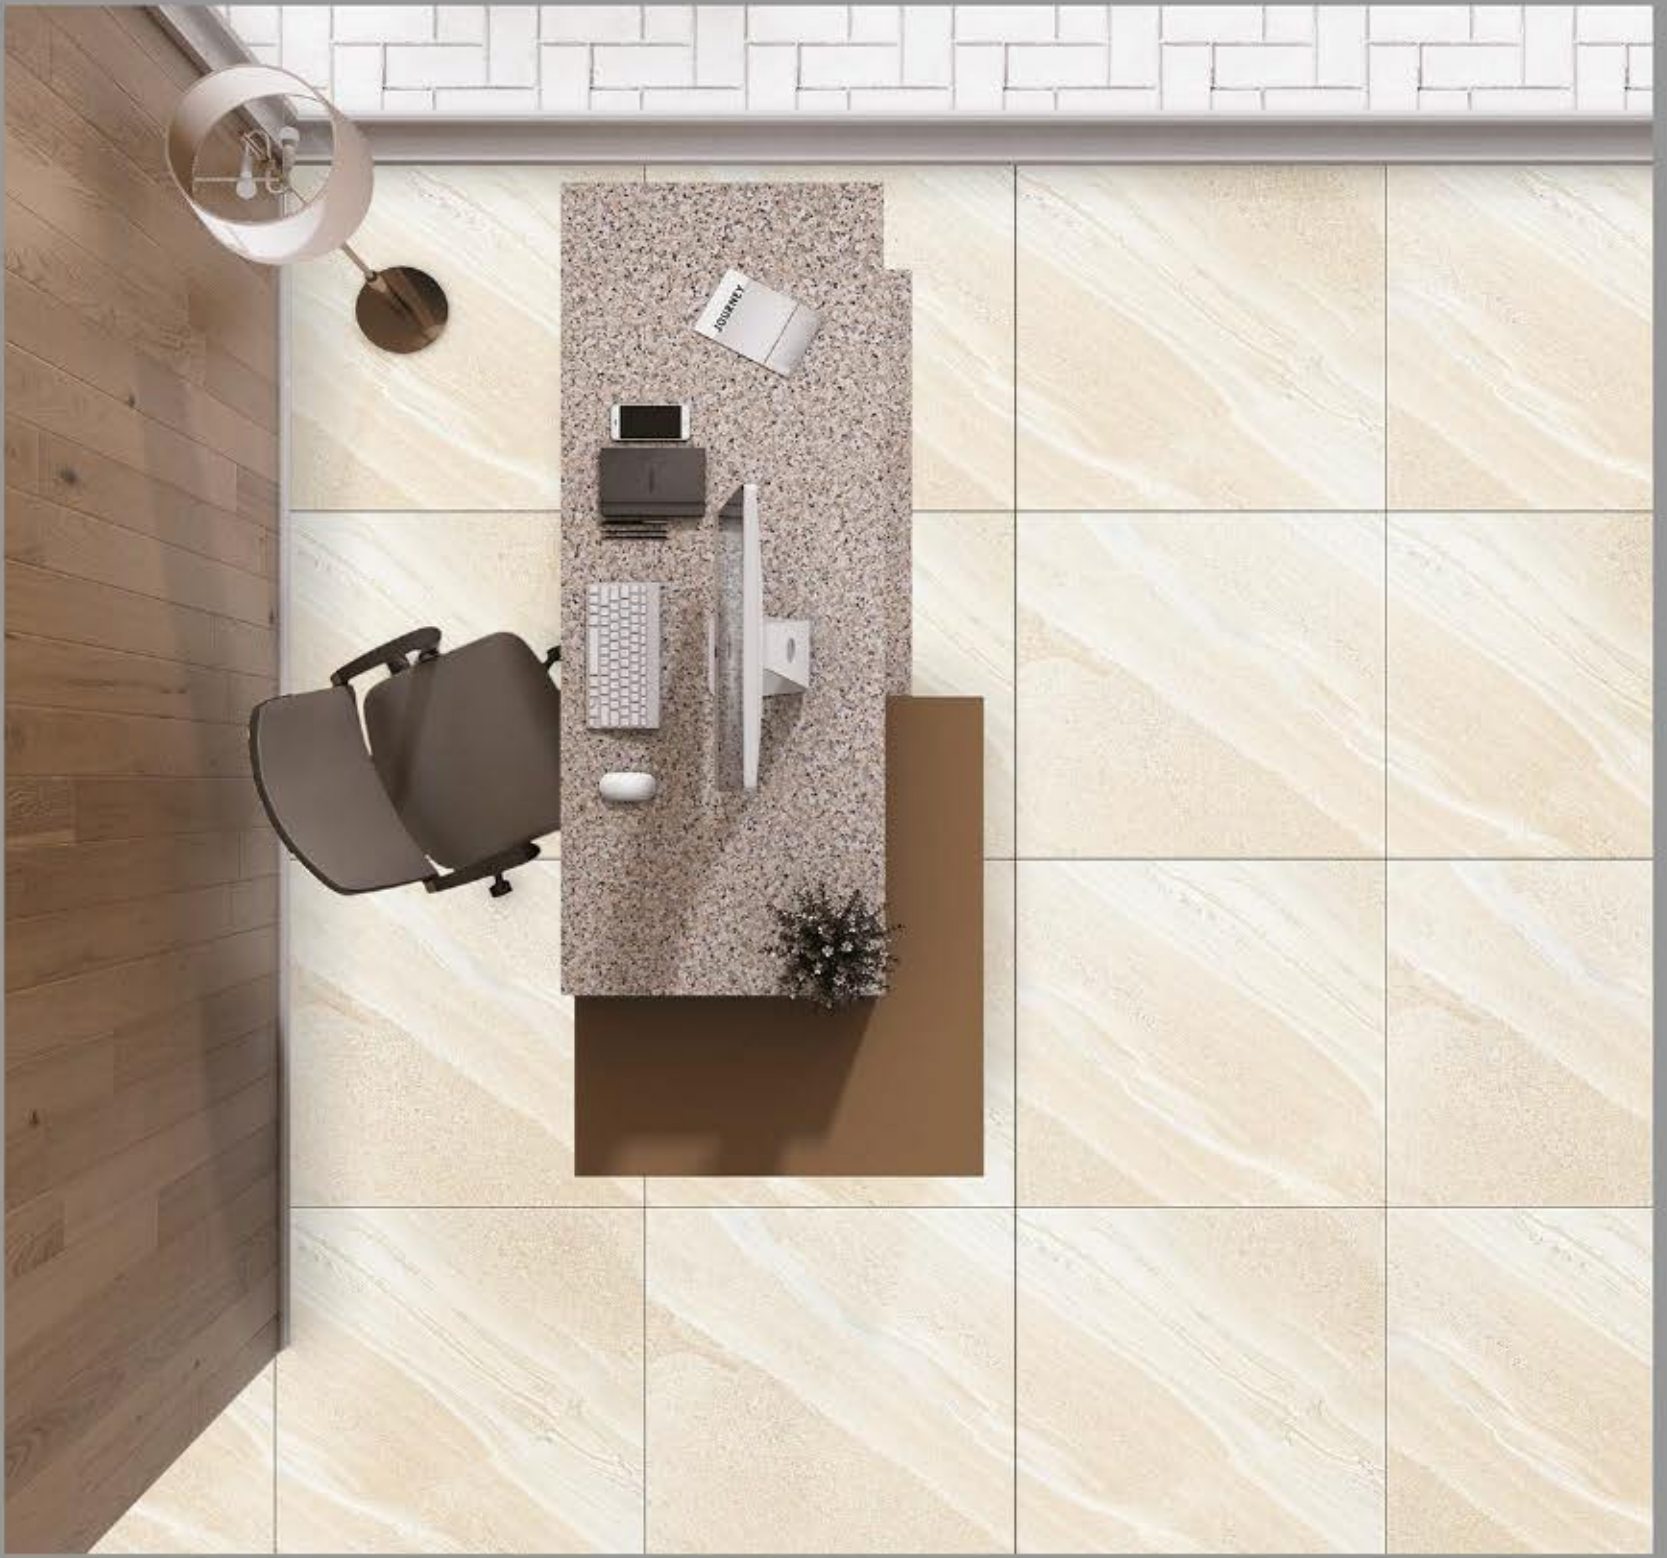

DESIGN NAME:

330-BELLEZA CREMA

**GLAZED
POLISHED
TILES**

600X600MM