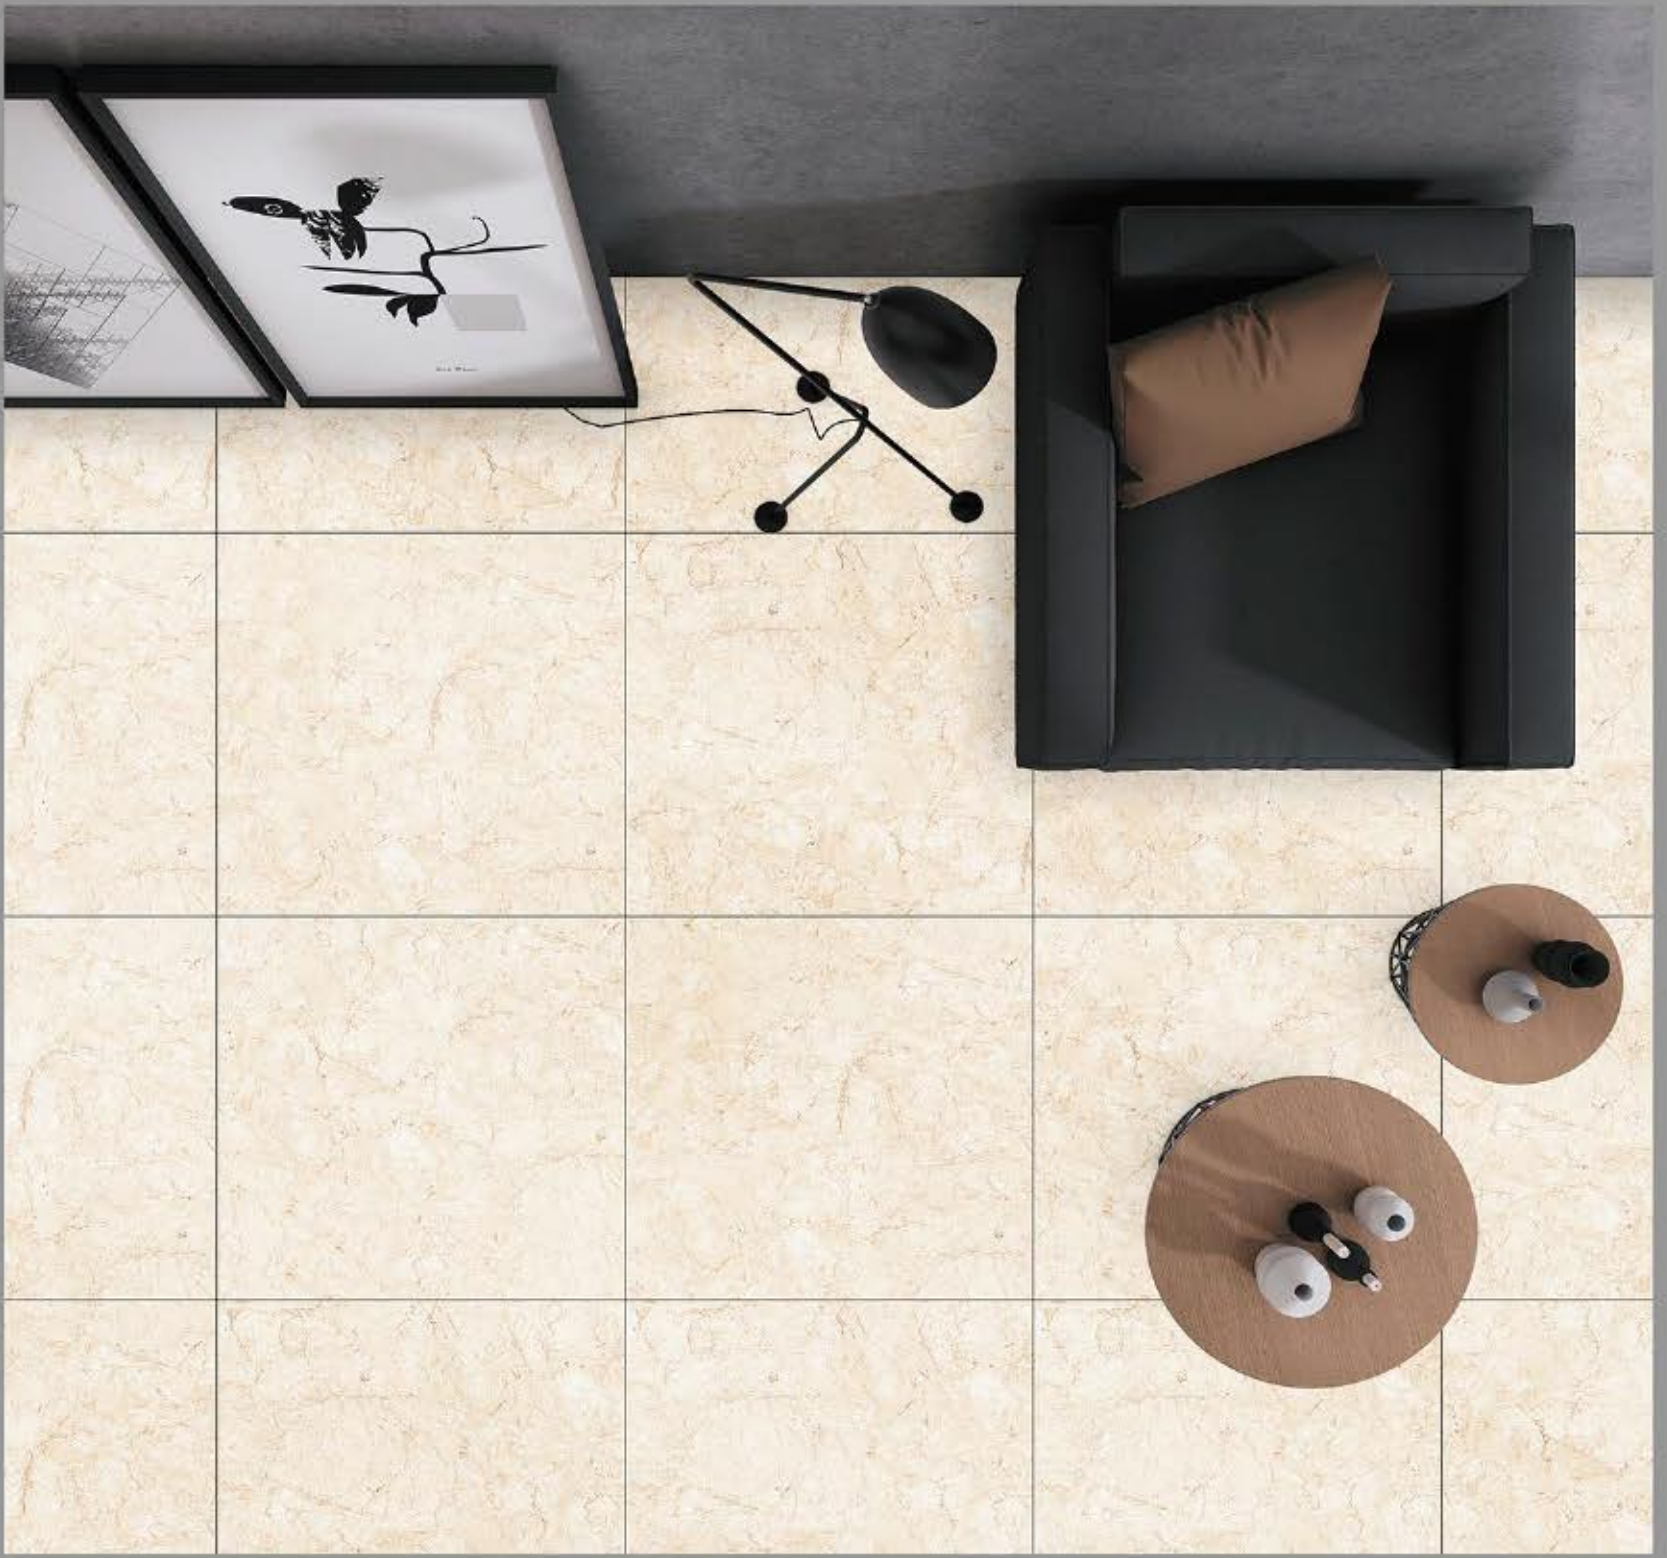

DESIGN NAME:

171 LOVITA BEIGE

**GLAZED
POLISHED
TILES**

600X600MM