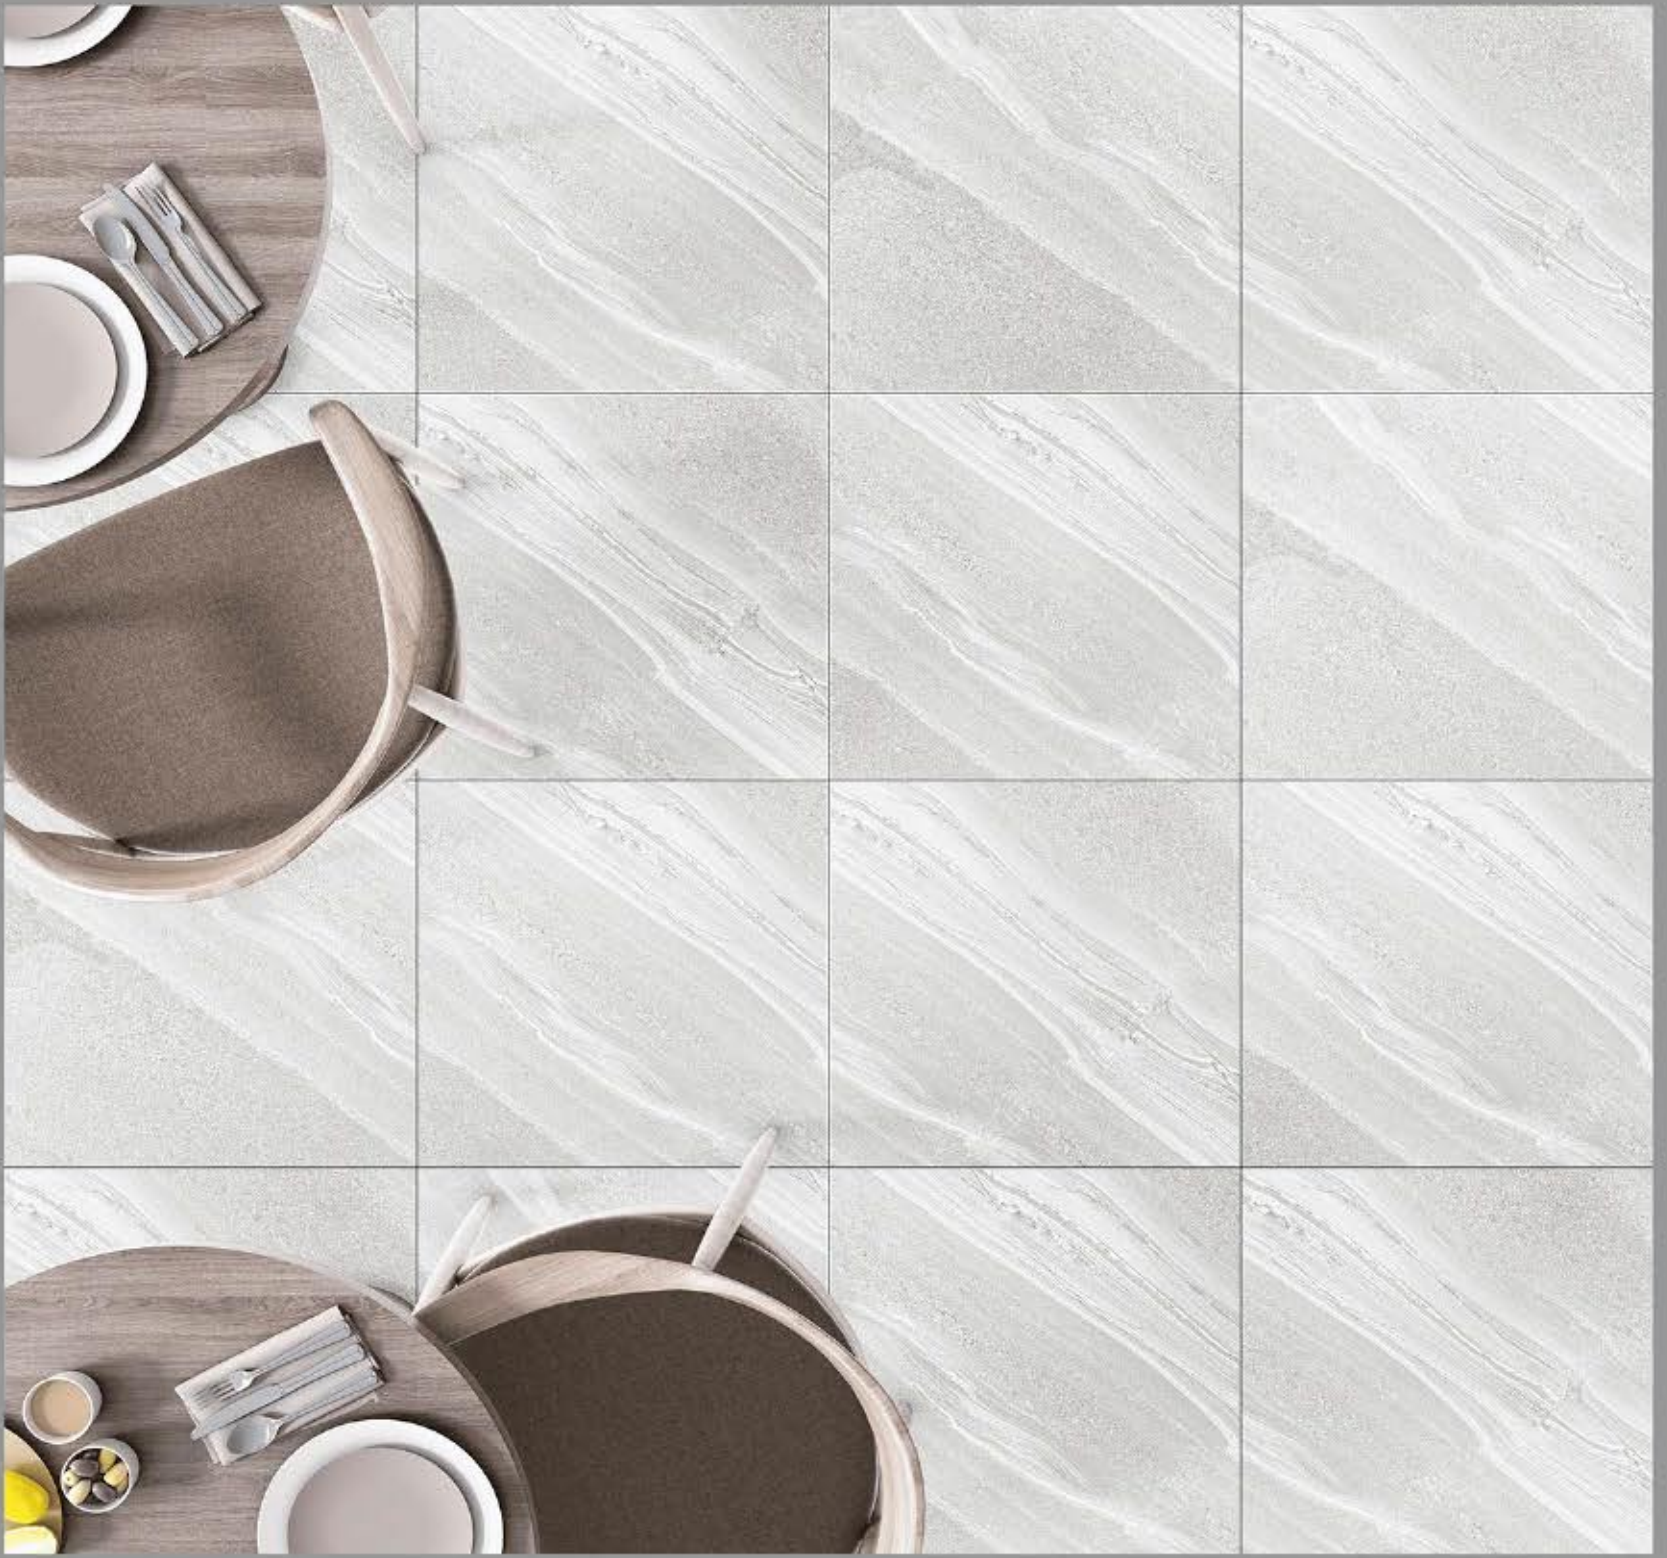

321 SKY FALL IVORY

**GLAZED
POLISHED
TILES**

600X600MM

DESIGN NAME:

322_LAMSTONE_WHITE

**GLAZED
POLISHED
TILES**

600X600MM

DESIGN NAME: