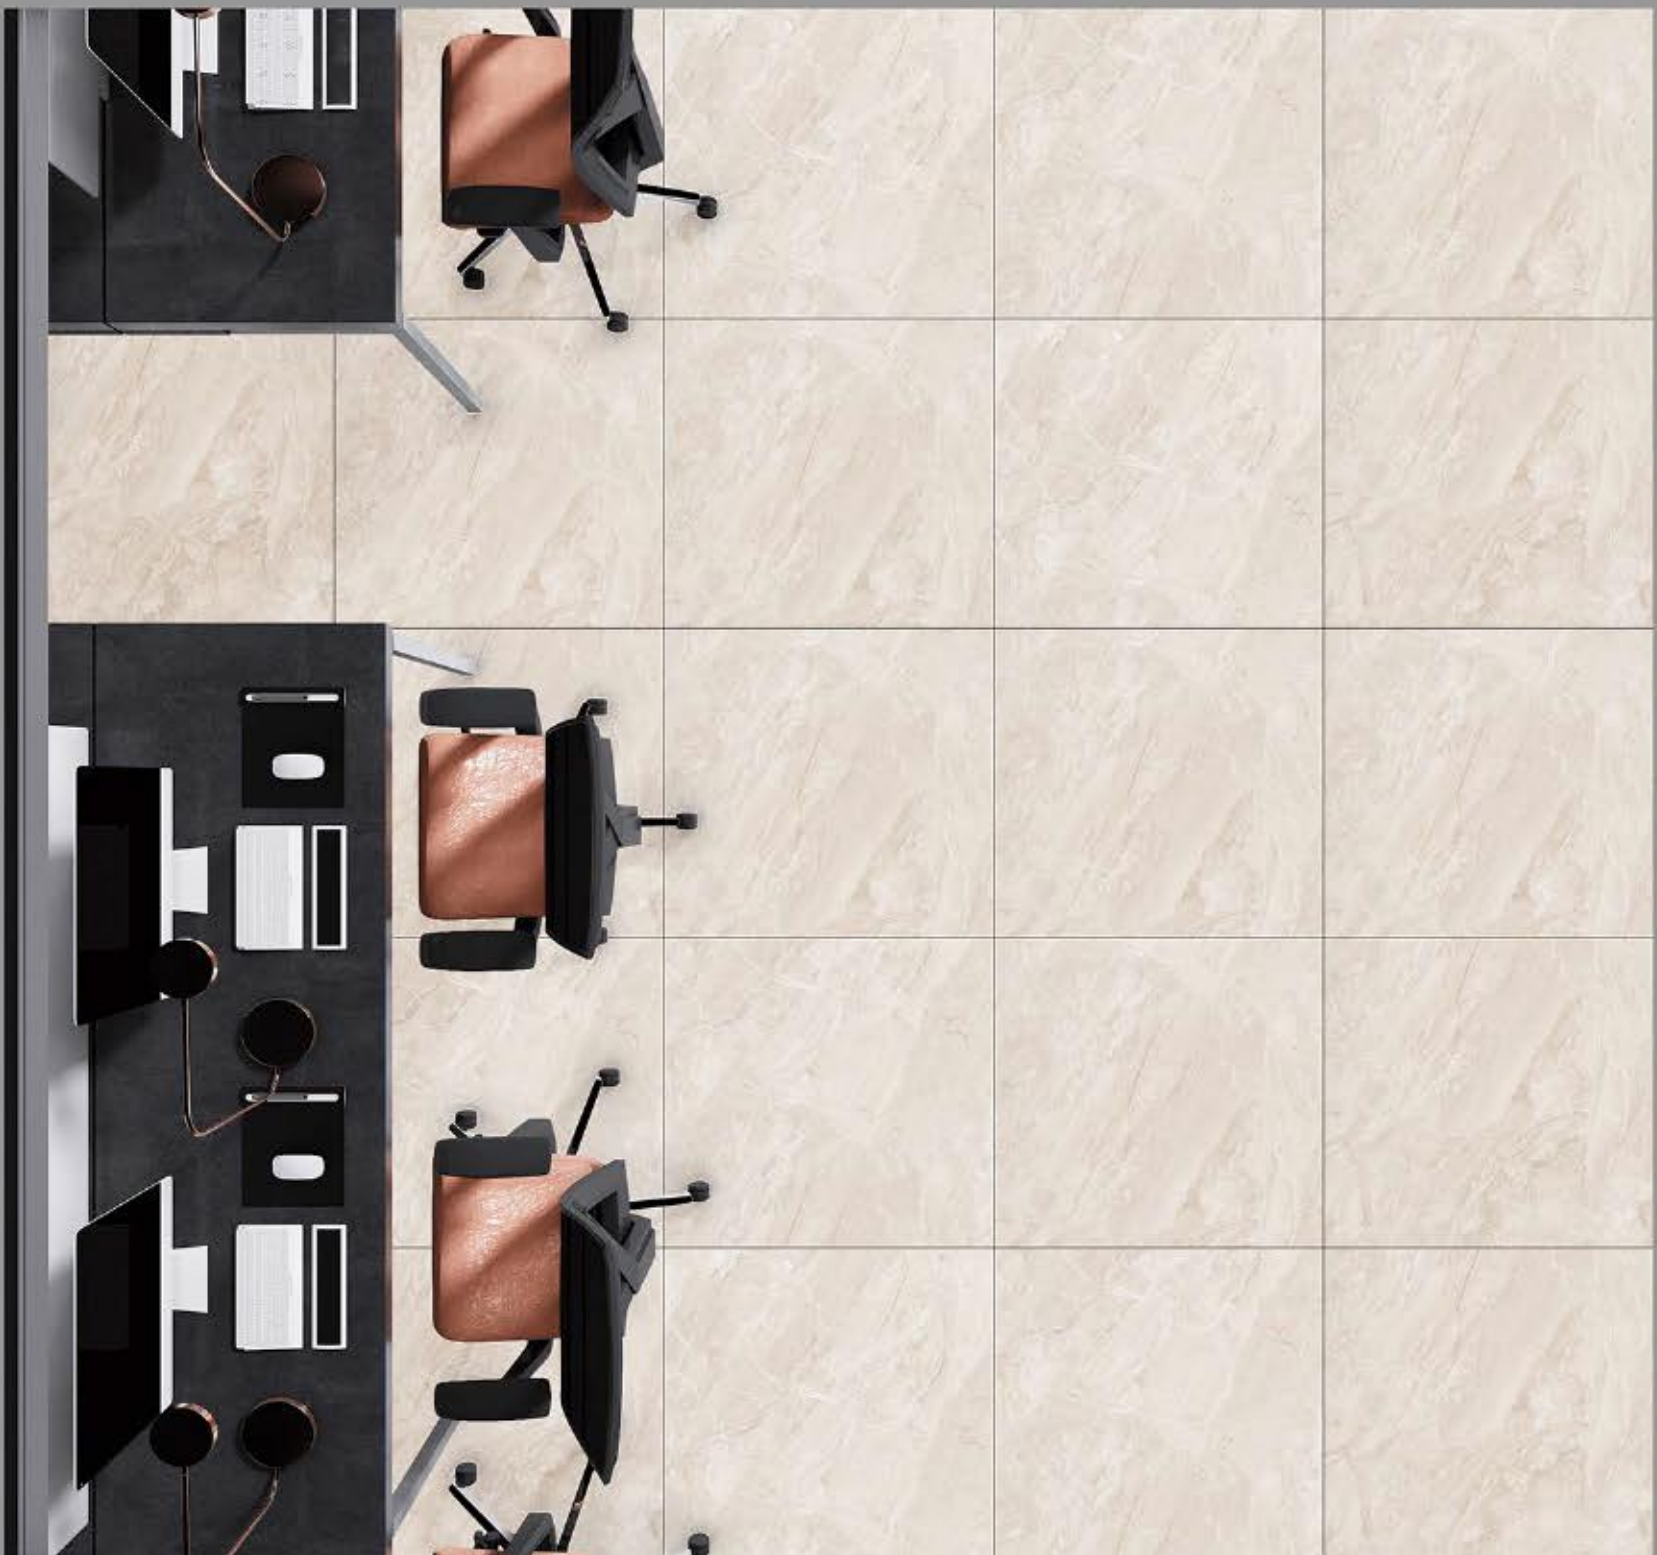

DESIGN NAME:

141-BRECCIA LIGHT

**GLAZED
POLISHED
TILES**

600X600MM