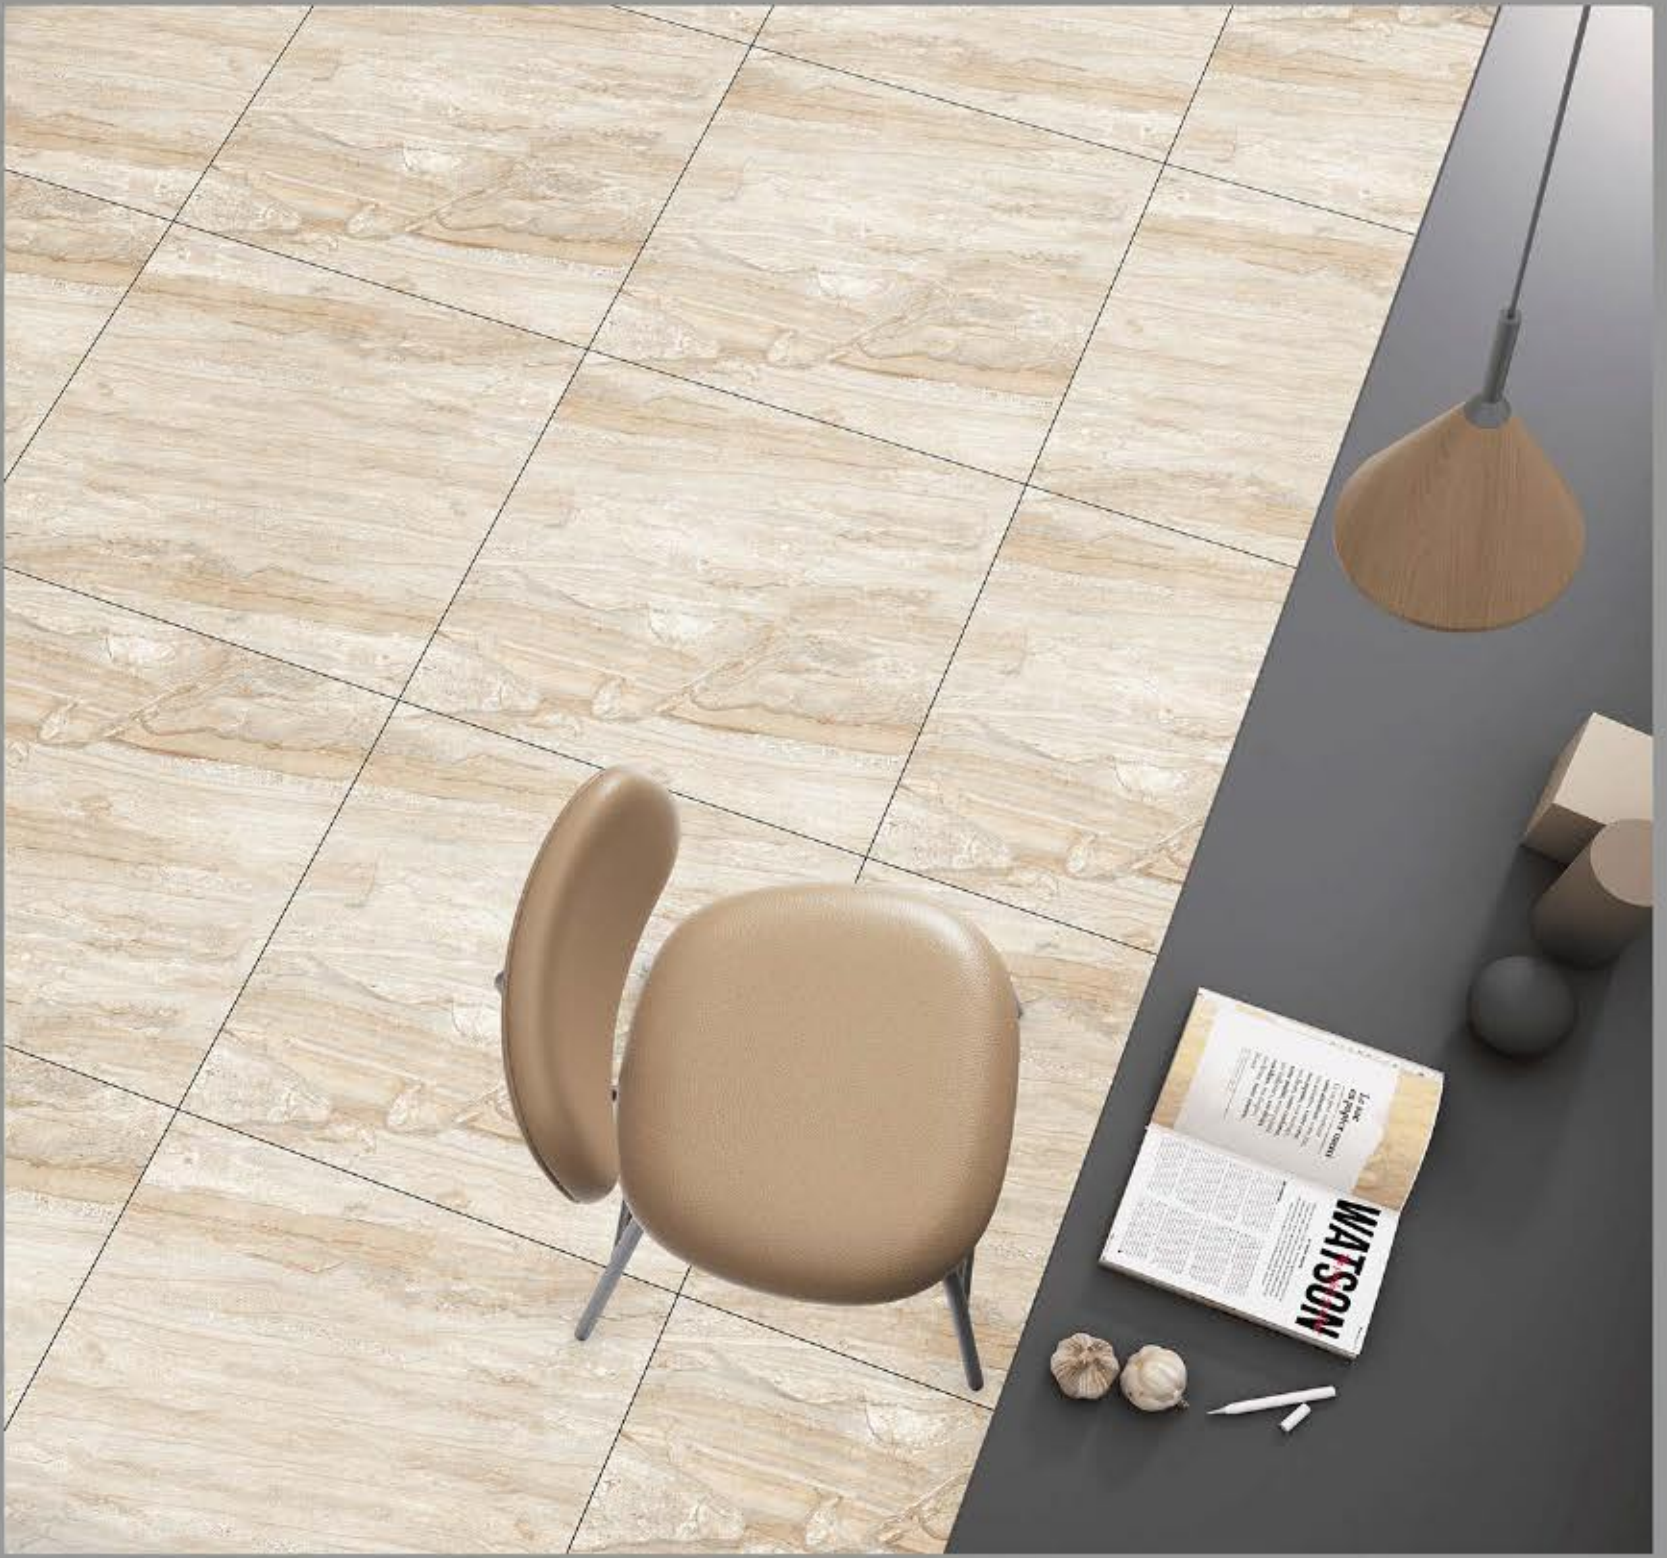

DESIGN NAME:

423-DYNA ROYAL BEIGE

**GLAZED
POLISHED
TILES**

600X600MM