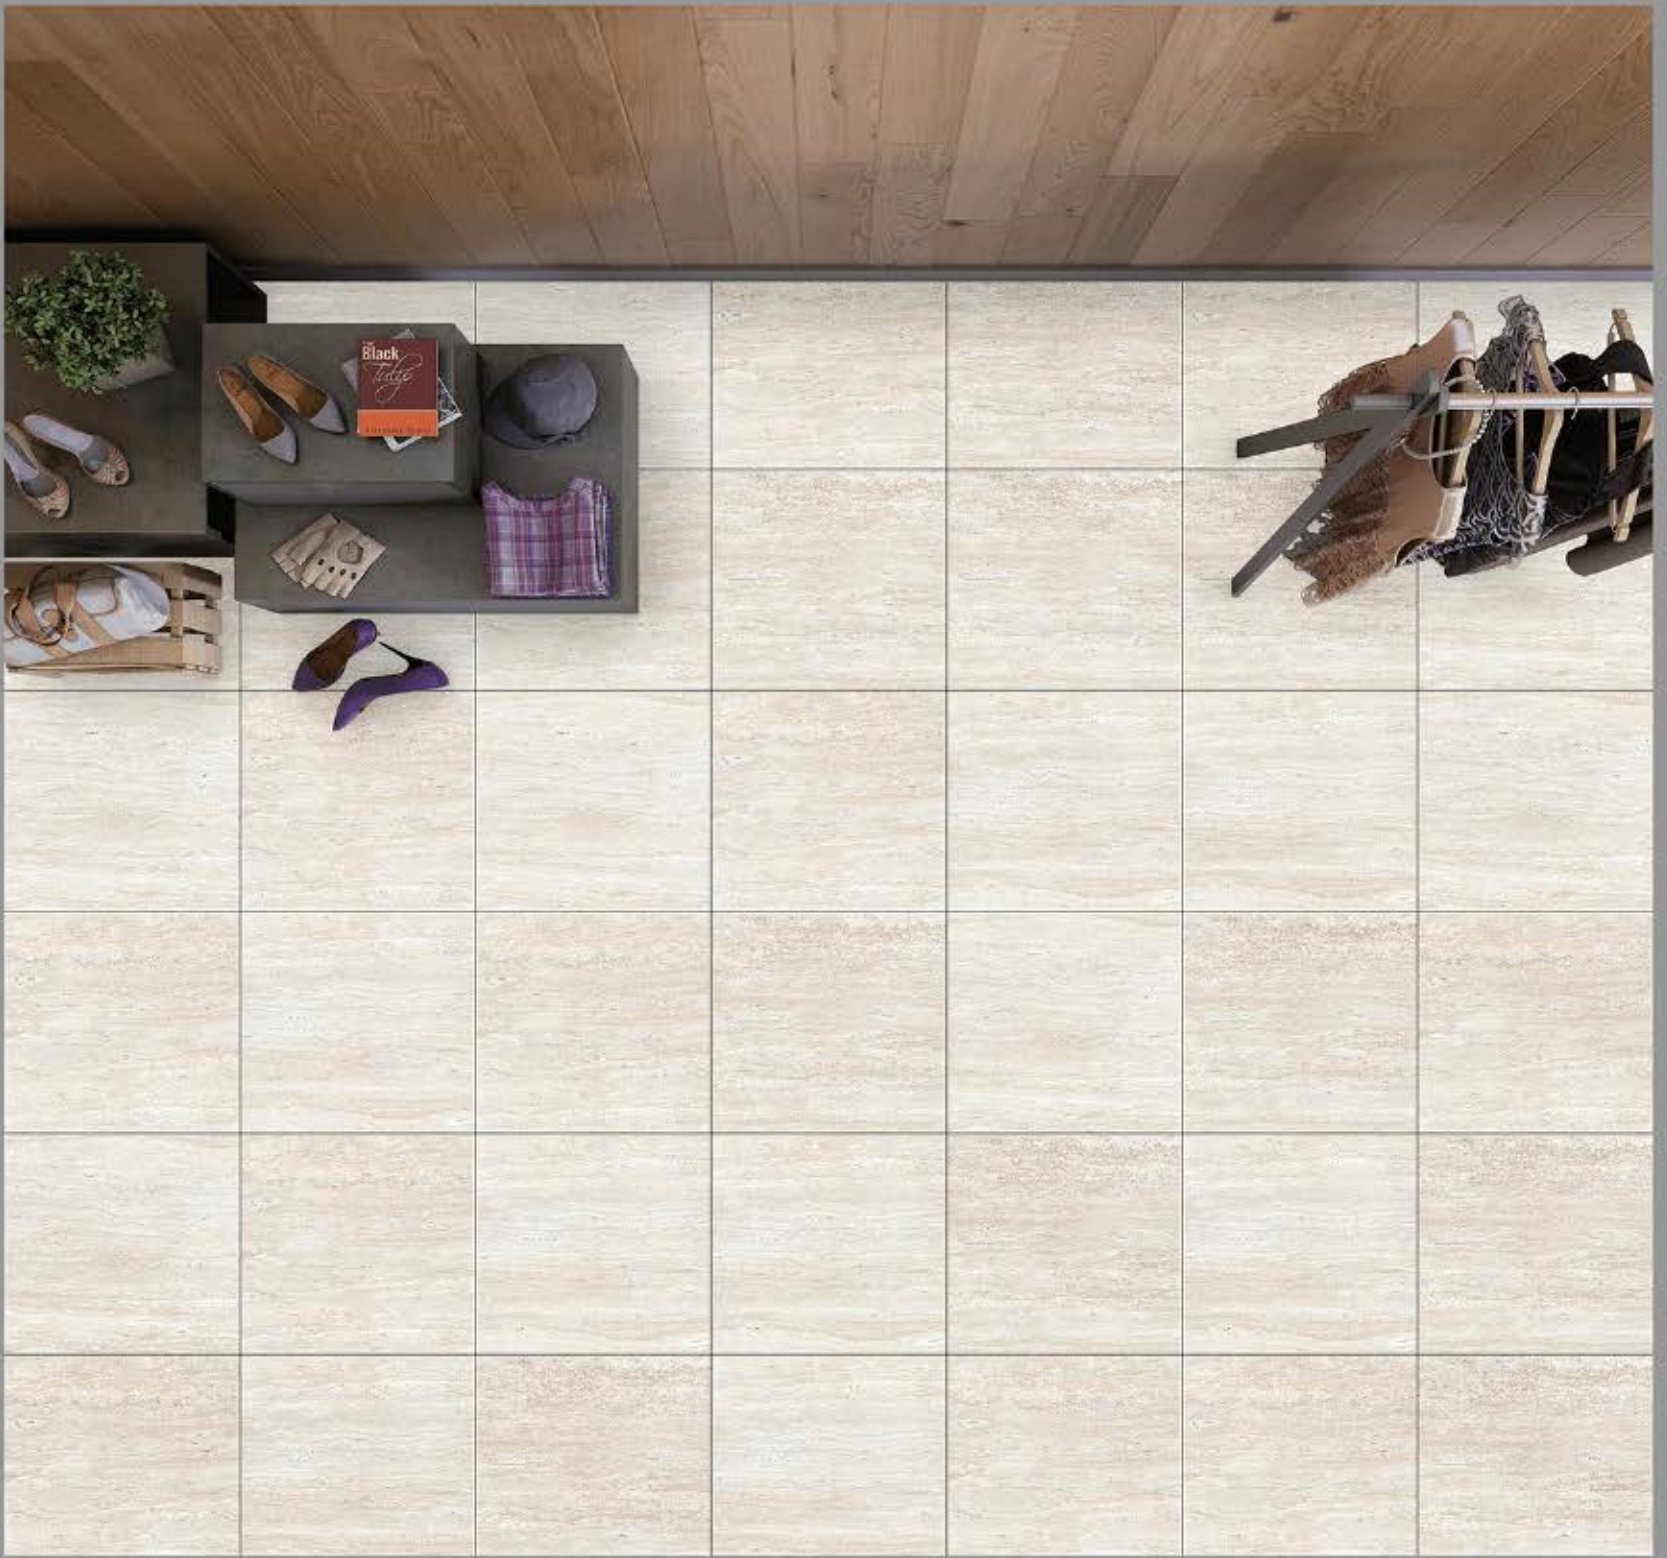

DESIGN NAME:

296 CREYOLA BEIGE

**GLAZED
POLISHED
TILES**

600X600MM