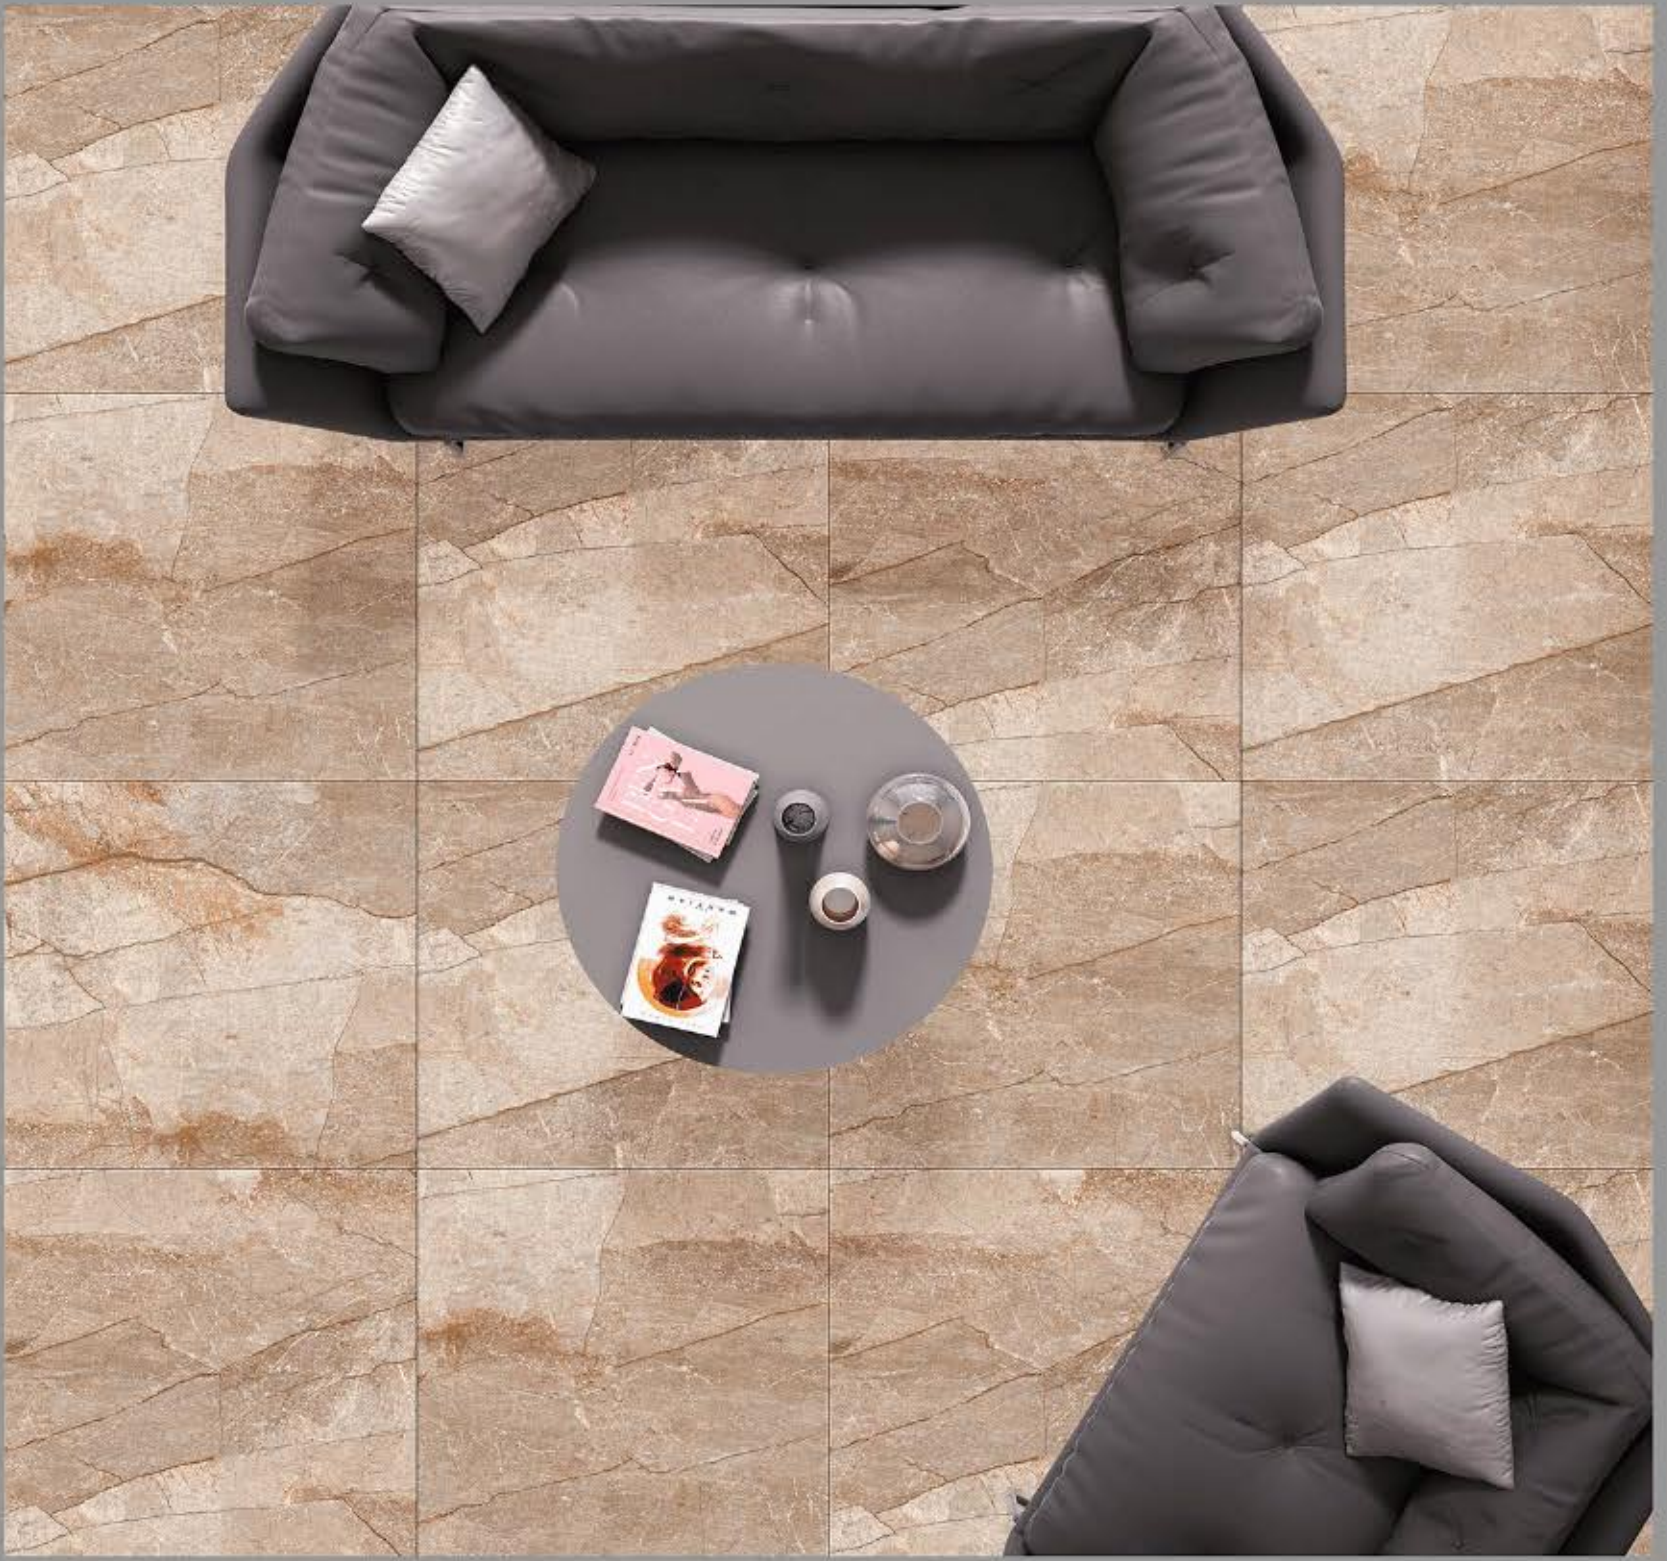

DESIGN NAME:

291 RIVER BROWN

**GLAZED
POLISHED
TILES**

600X600MM