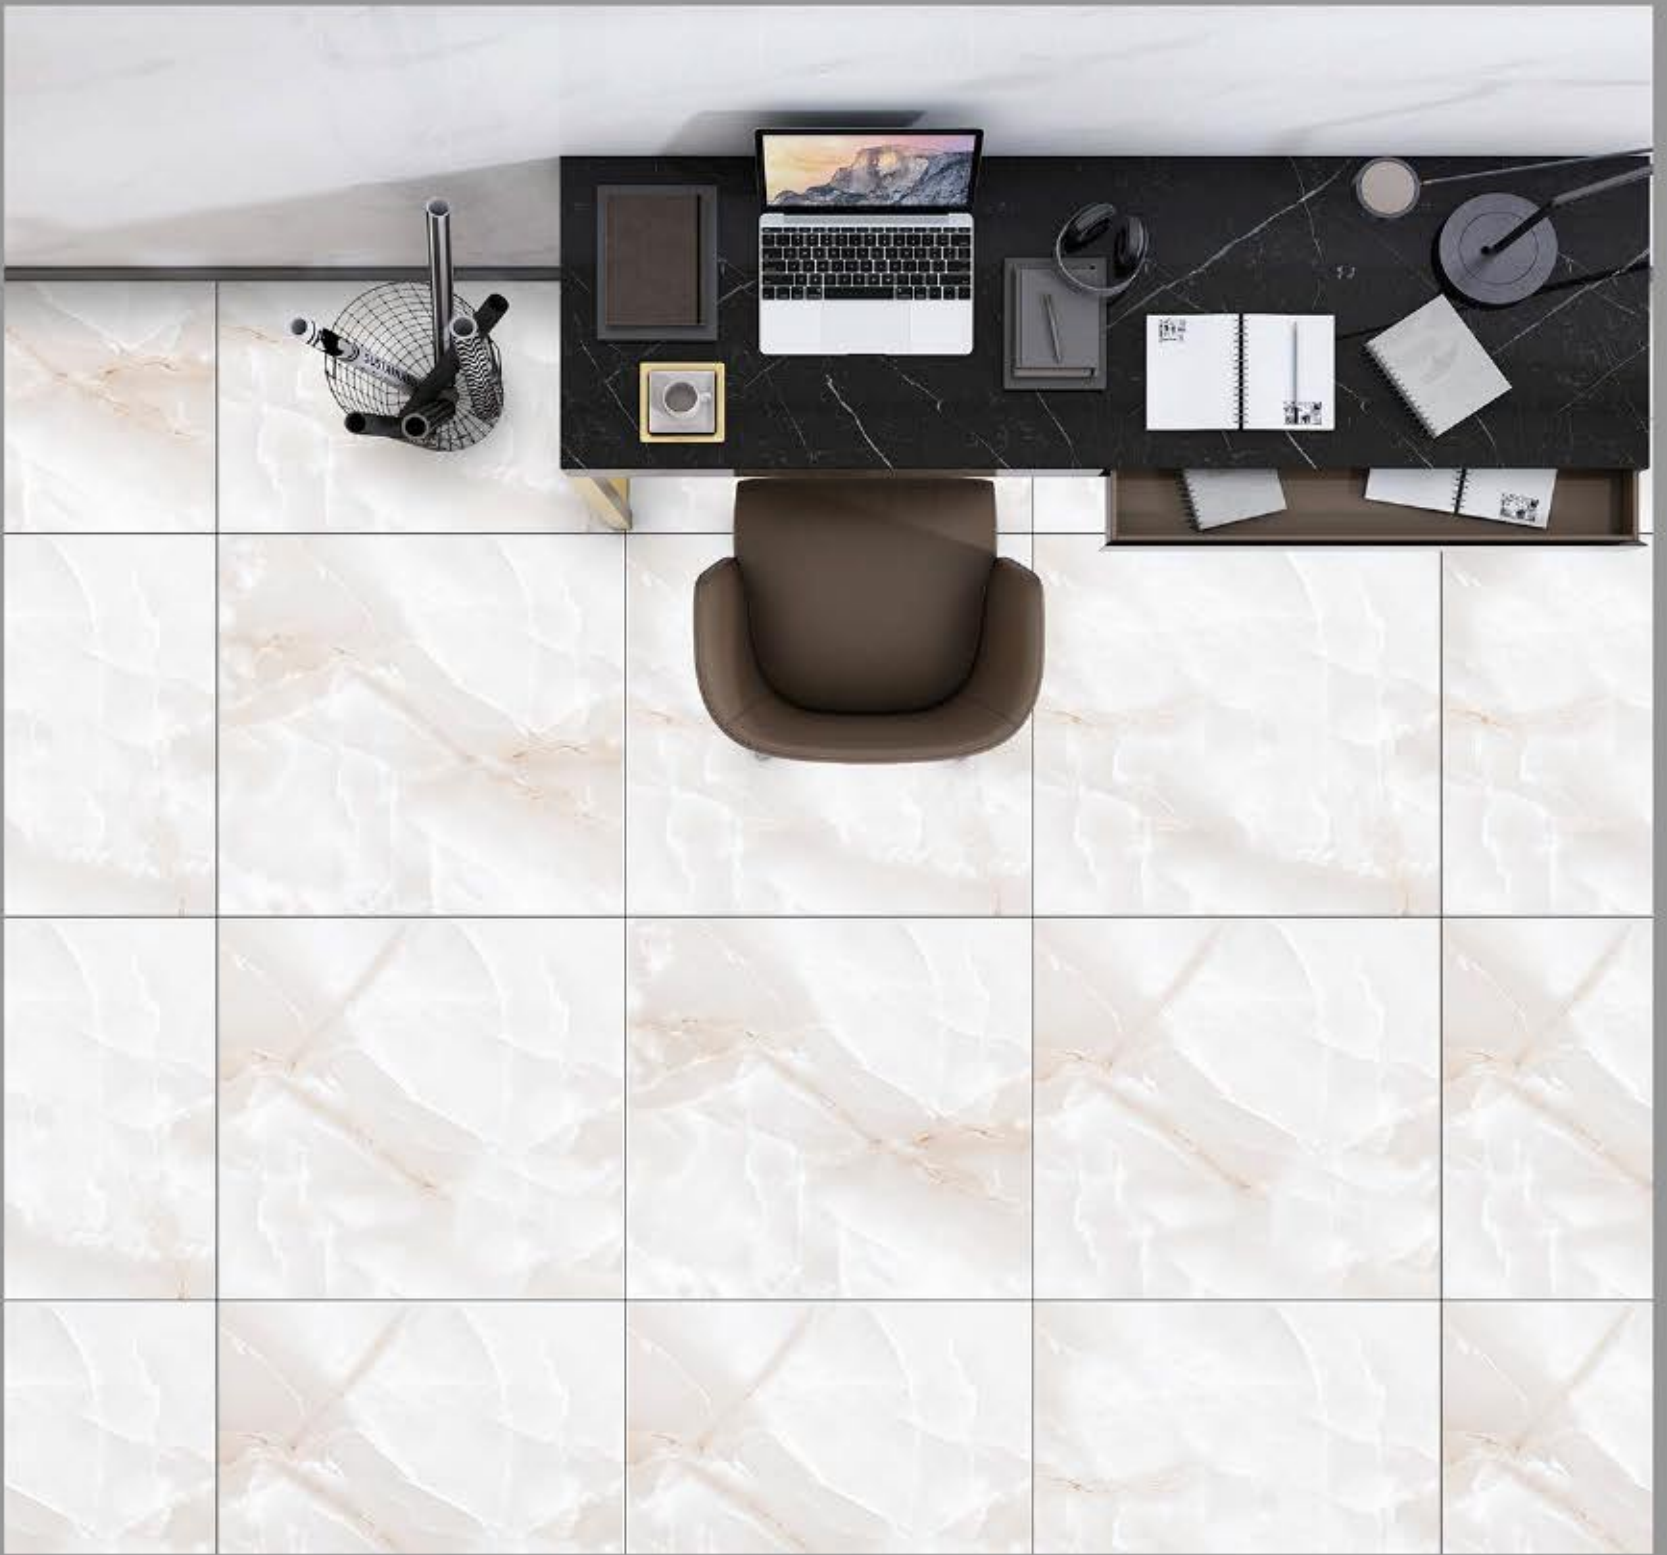

171 LOVITA BEIGE

**GLAZED
POLISHED
TILES**

600X600MM

DESIGN NAME:

174-MARFIL BEIGE

**GLAZED
POLISHED
TILES**

600X600MM

DESIGN NAME: