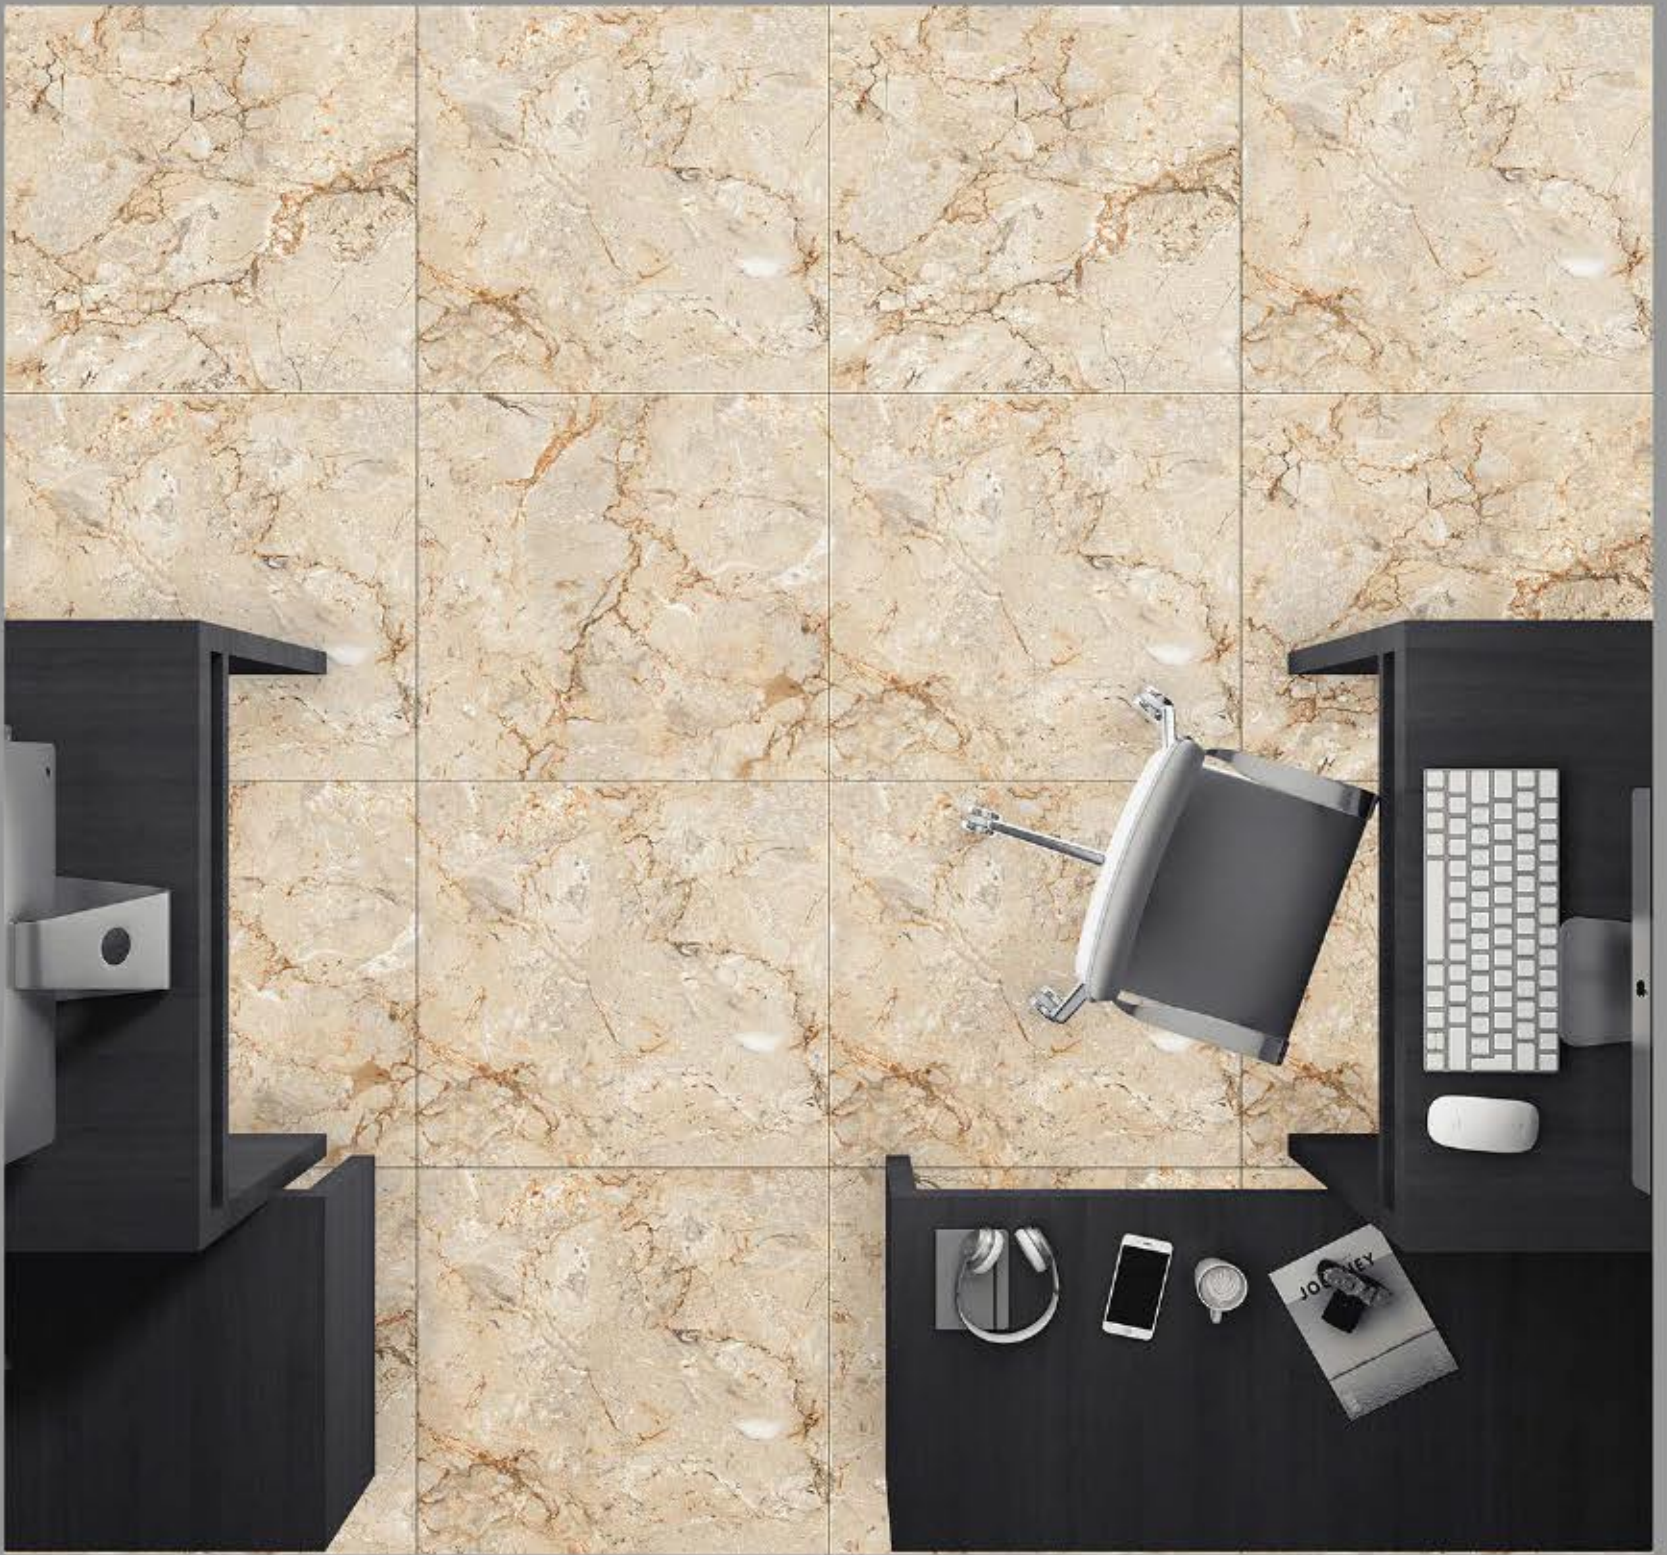

DESIGN NAME:

258 ARKOS BEIGE

**GLAZED
POLISHED
TILES**

600X600MM