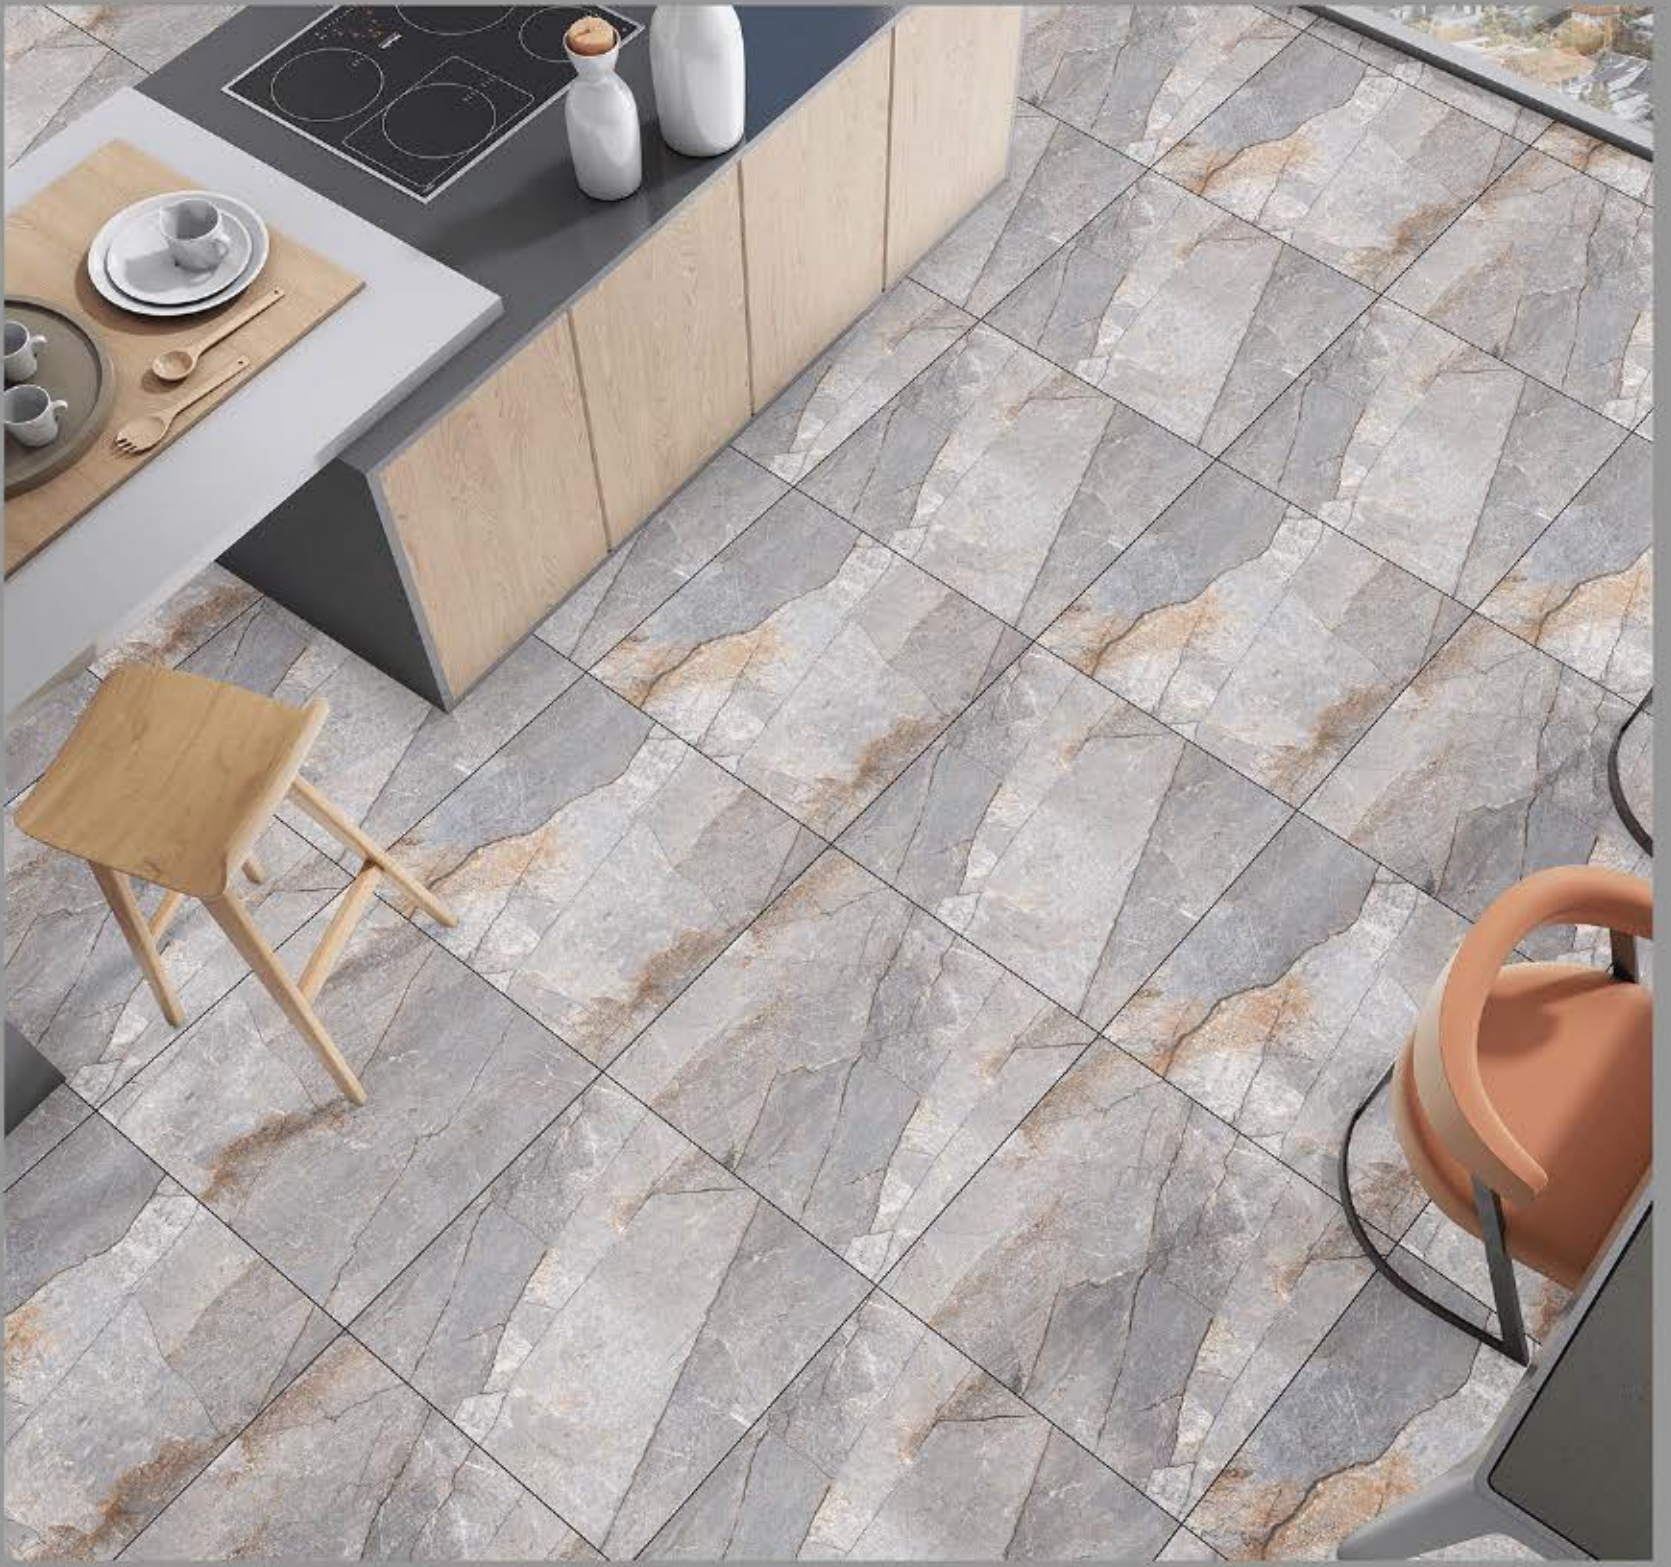

290 LUPPI CHOCO

**GLAZED
POLISHED
TILES**

600X600MM

DESIGN NAME:

291 RIVER BROWN

**GLAZED
POLISHED
TILES**

600X600MM

DESIGN NAME: