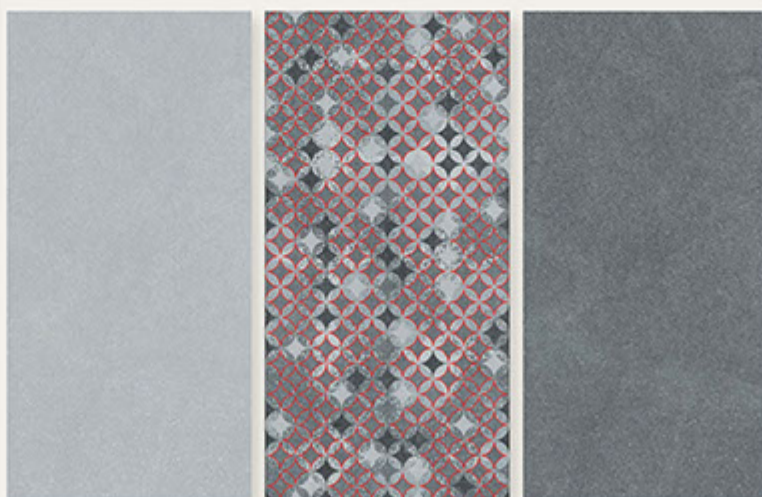

DECOR-CR-03

Size
600 X 1200 MM

Thickness
9 MM

Finish
Light & Dark- Gvt Matt
HL Decor- Carving