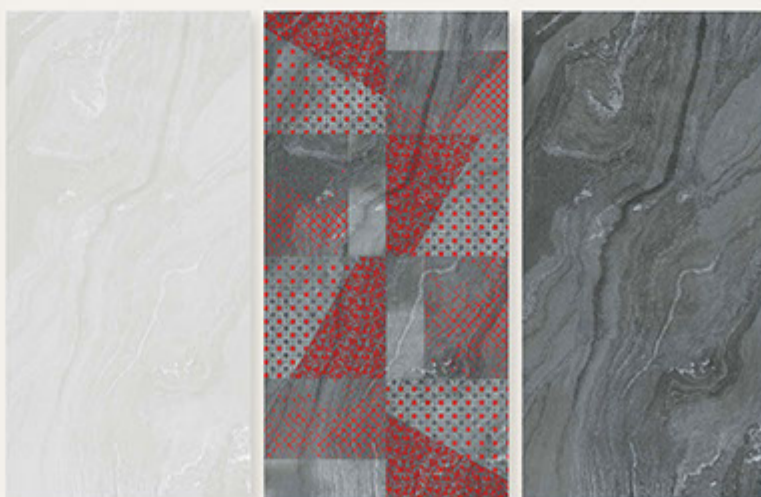

DECOR-CR-25

Size
600 X 1200 MM

Thickness
9 MM

Finish
Light & Dark- Gvt Matt
HL Decor- Carving