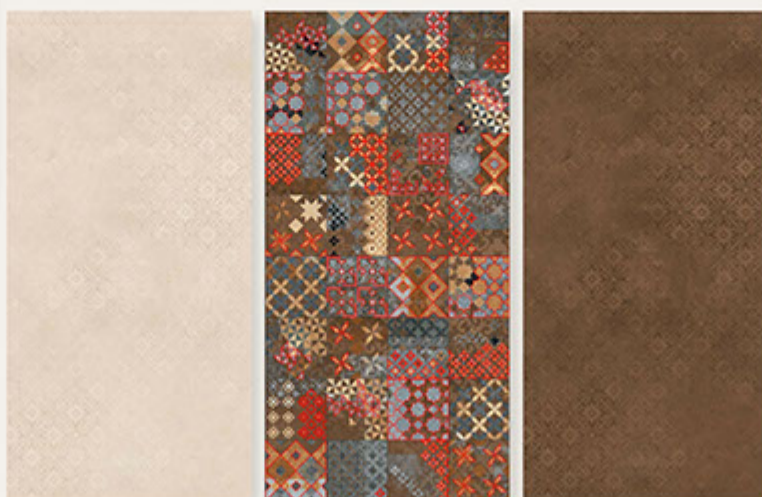

Finish
Light & Dark- Gvt Matt
HL Decor- Carving

DECOR-CR-34

Size
600 X 1200 MM

Thickness
9 MM

Finish
Light & Dark- Gvt Matt
HL Decor- Carving

DECOR-CR-35

Size
600 X 1200 MM

Thickness
9 MM