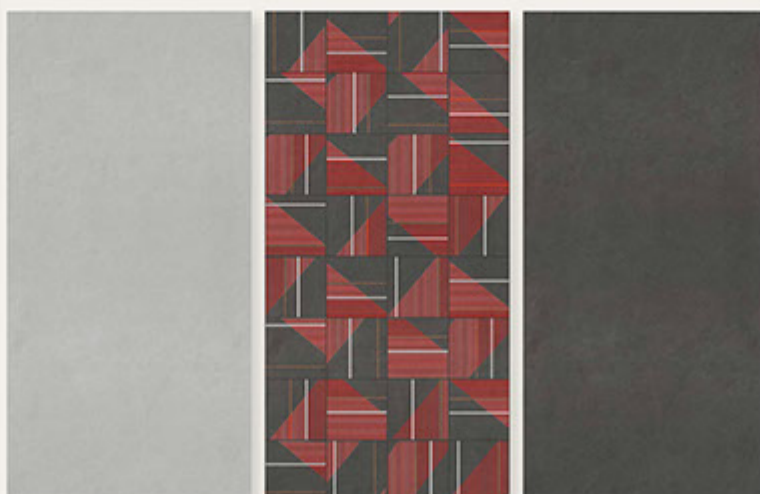

DECOR-CR-19

Size
600 X 1200 MM

Thickness
9 MM

Finish
Light & Dark- Gvt Matt
HL Decor- Carving