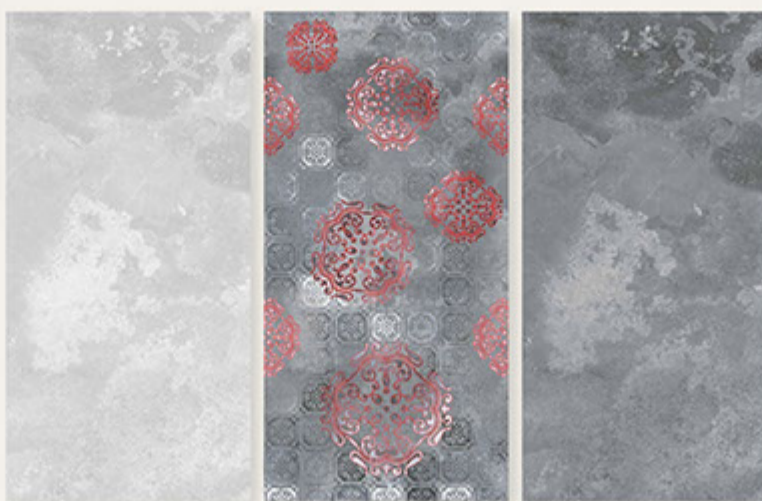

Finish
Light & Dark- Gvt Matt
HL Decor- Carving

DECOR-CR-04

Size
600 X 1200 MM

Thickness
9 MM

Finish
Light & Dark- Gvt Matt
HL Decor- Carving

DECOR-CR-05

Size
600 X 1200 MM

Thickness
9 MM