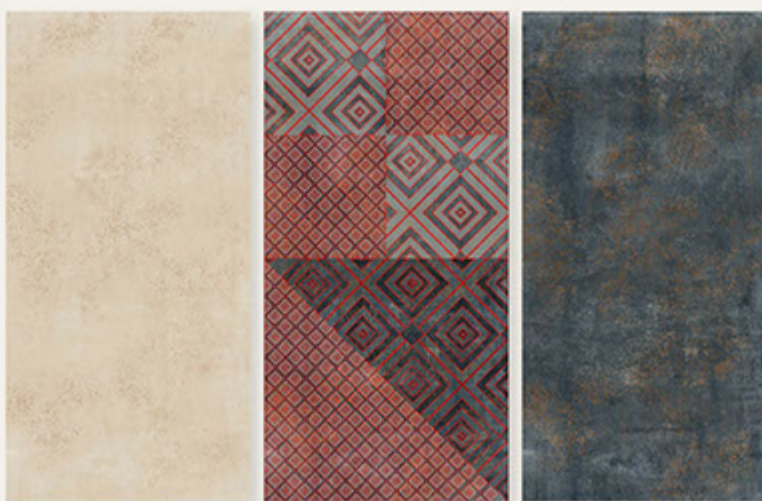

DECOR-CR-23

Size
600 X 1200 MM

Thickness
9 MM

Finish
Light & Dark- Gvt Matt
HL Decor- Carving