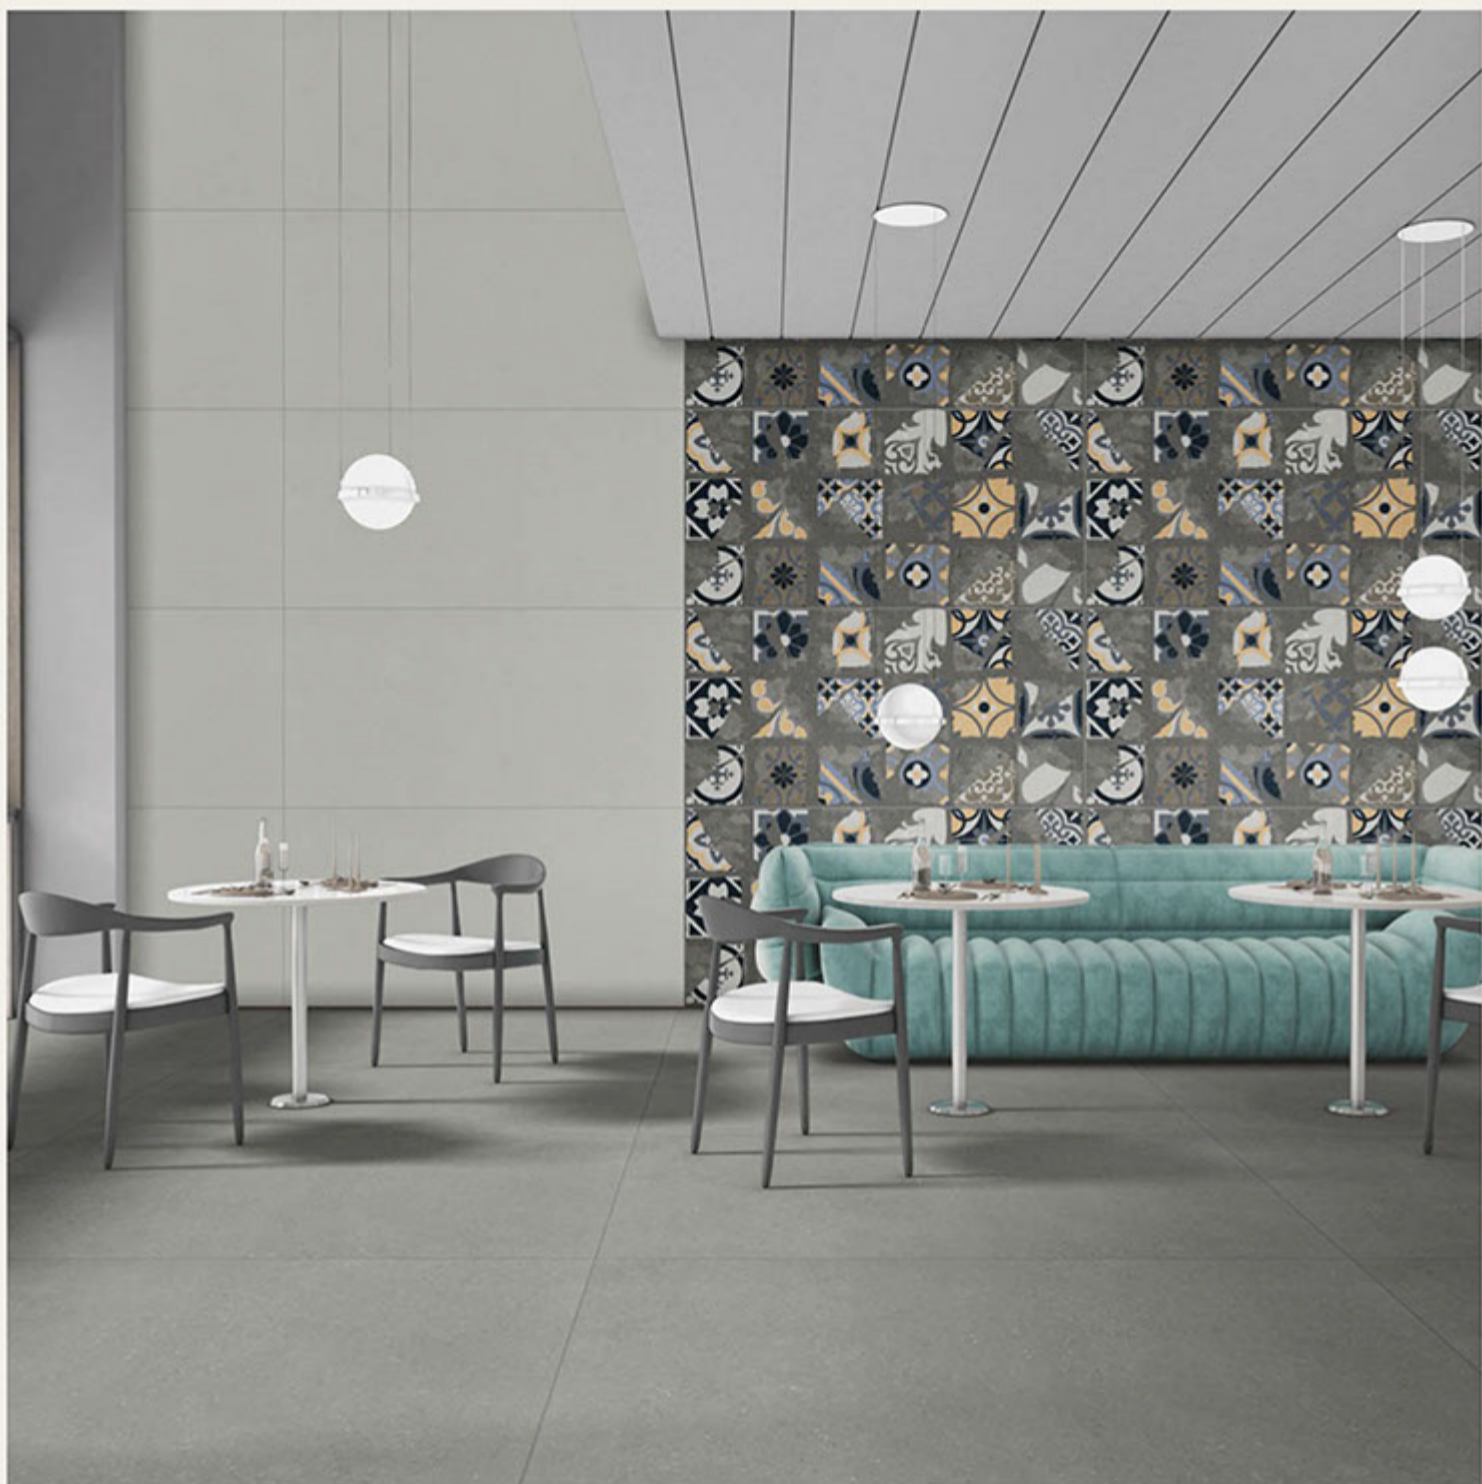

DECOR-CR-14

Size
600 X 1200 MM

Thickness
9 MM

Finish
Light & Dark- Gvt Matt
HL Decor- Carving