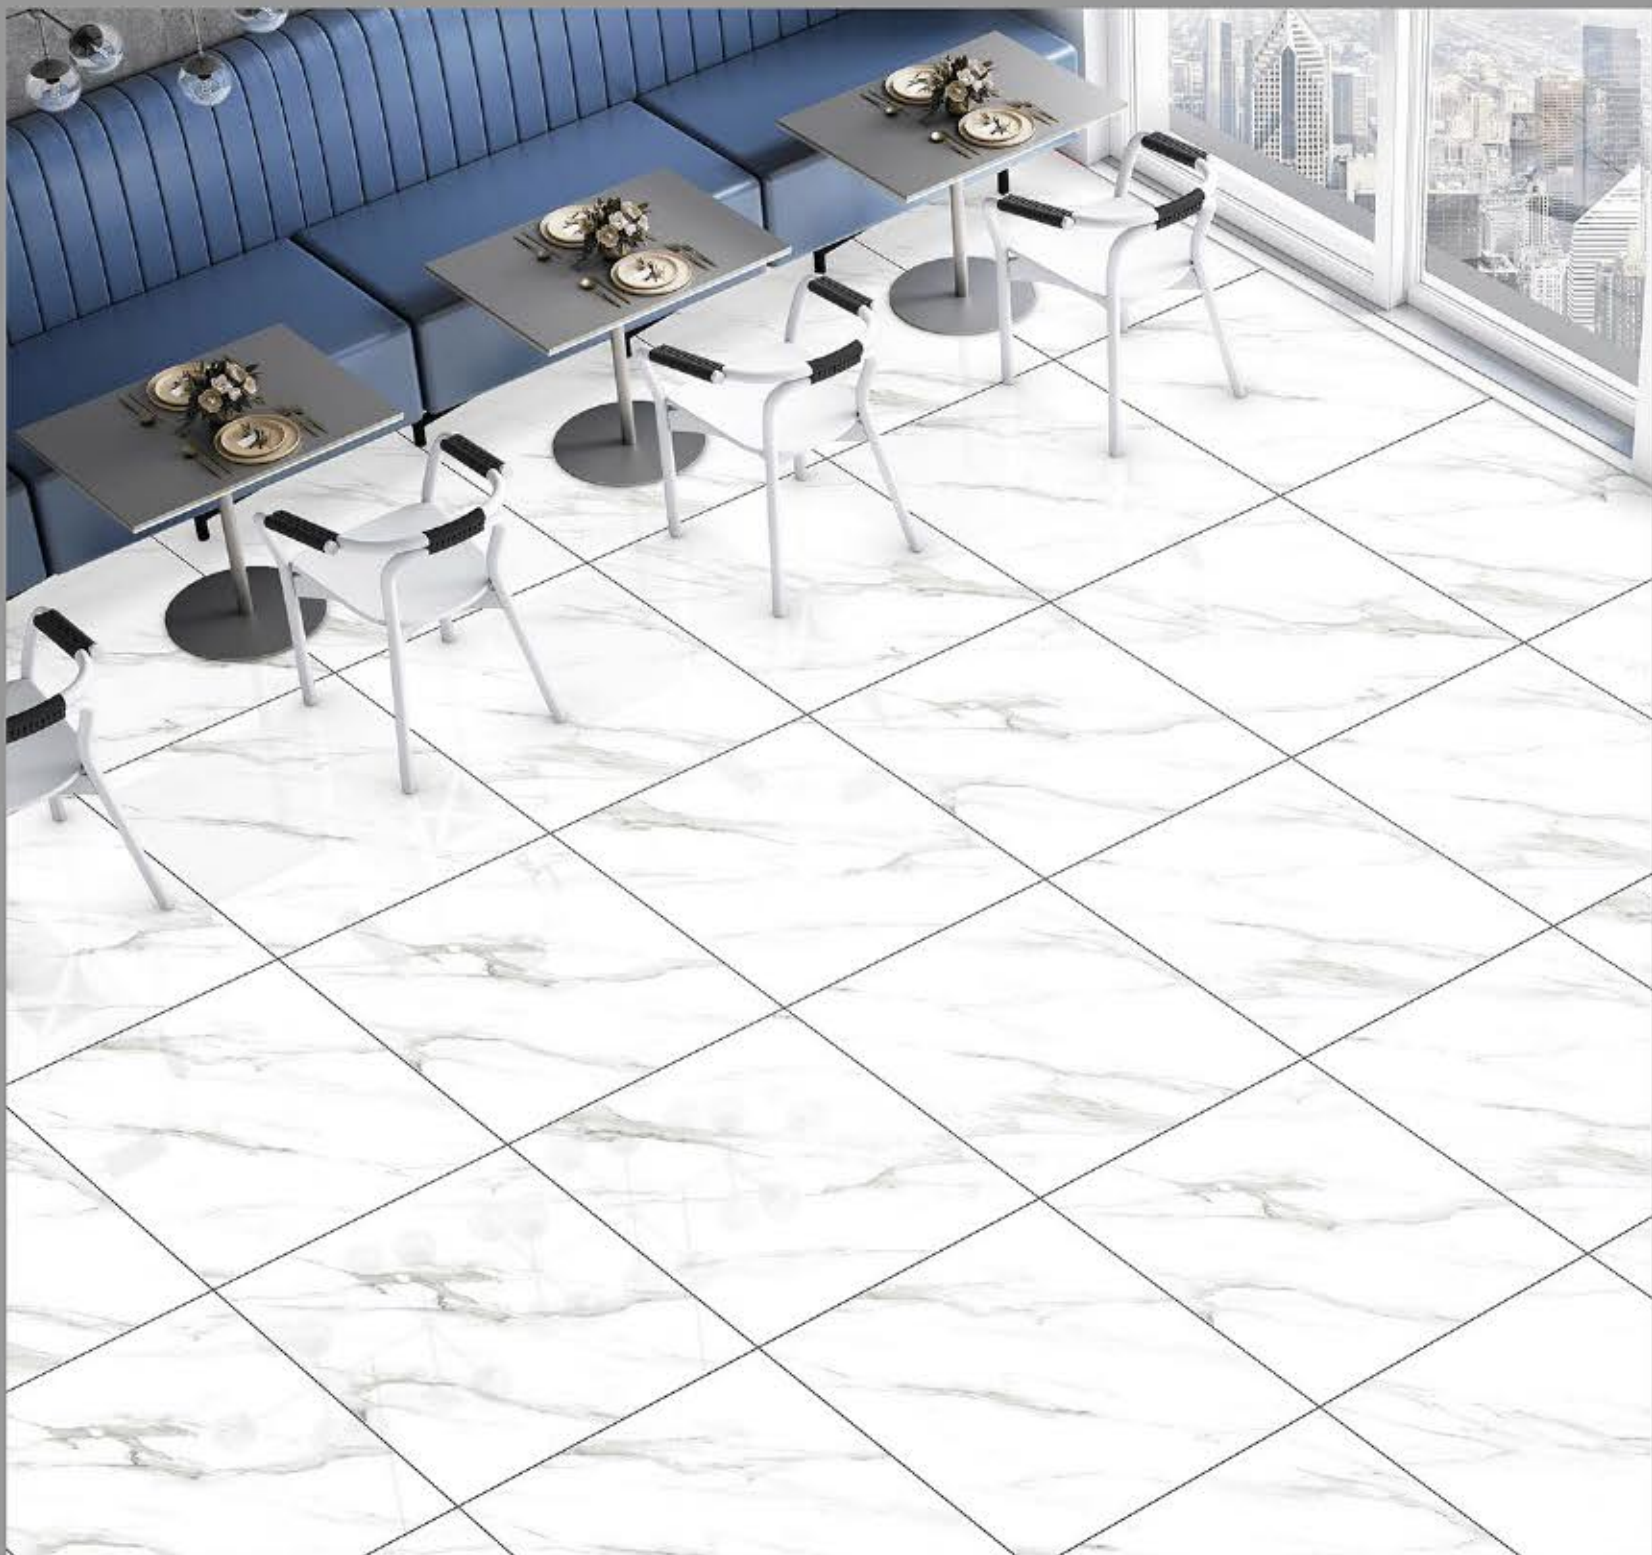

DESIGN NAME:
SATVARIO QUANTUAM

**GLAZED
POLISHED
TILES**

600X600MM

DESIGN NAME:
SATVARIO SWISS CARARA

**GLAZED
POLISHED
TILES**

600X600MM

DESIGN NAME:
SATVARIO THUNDAR

**GLAZED
POLISHED
TILES**