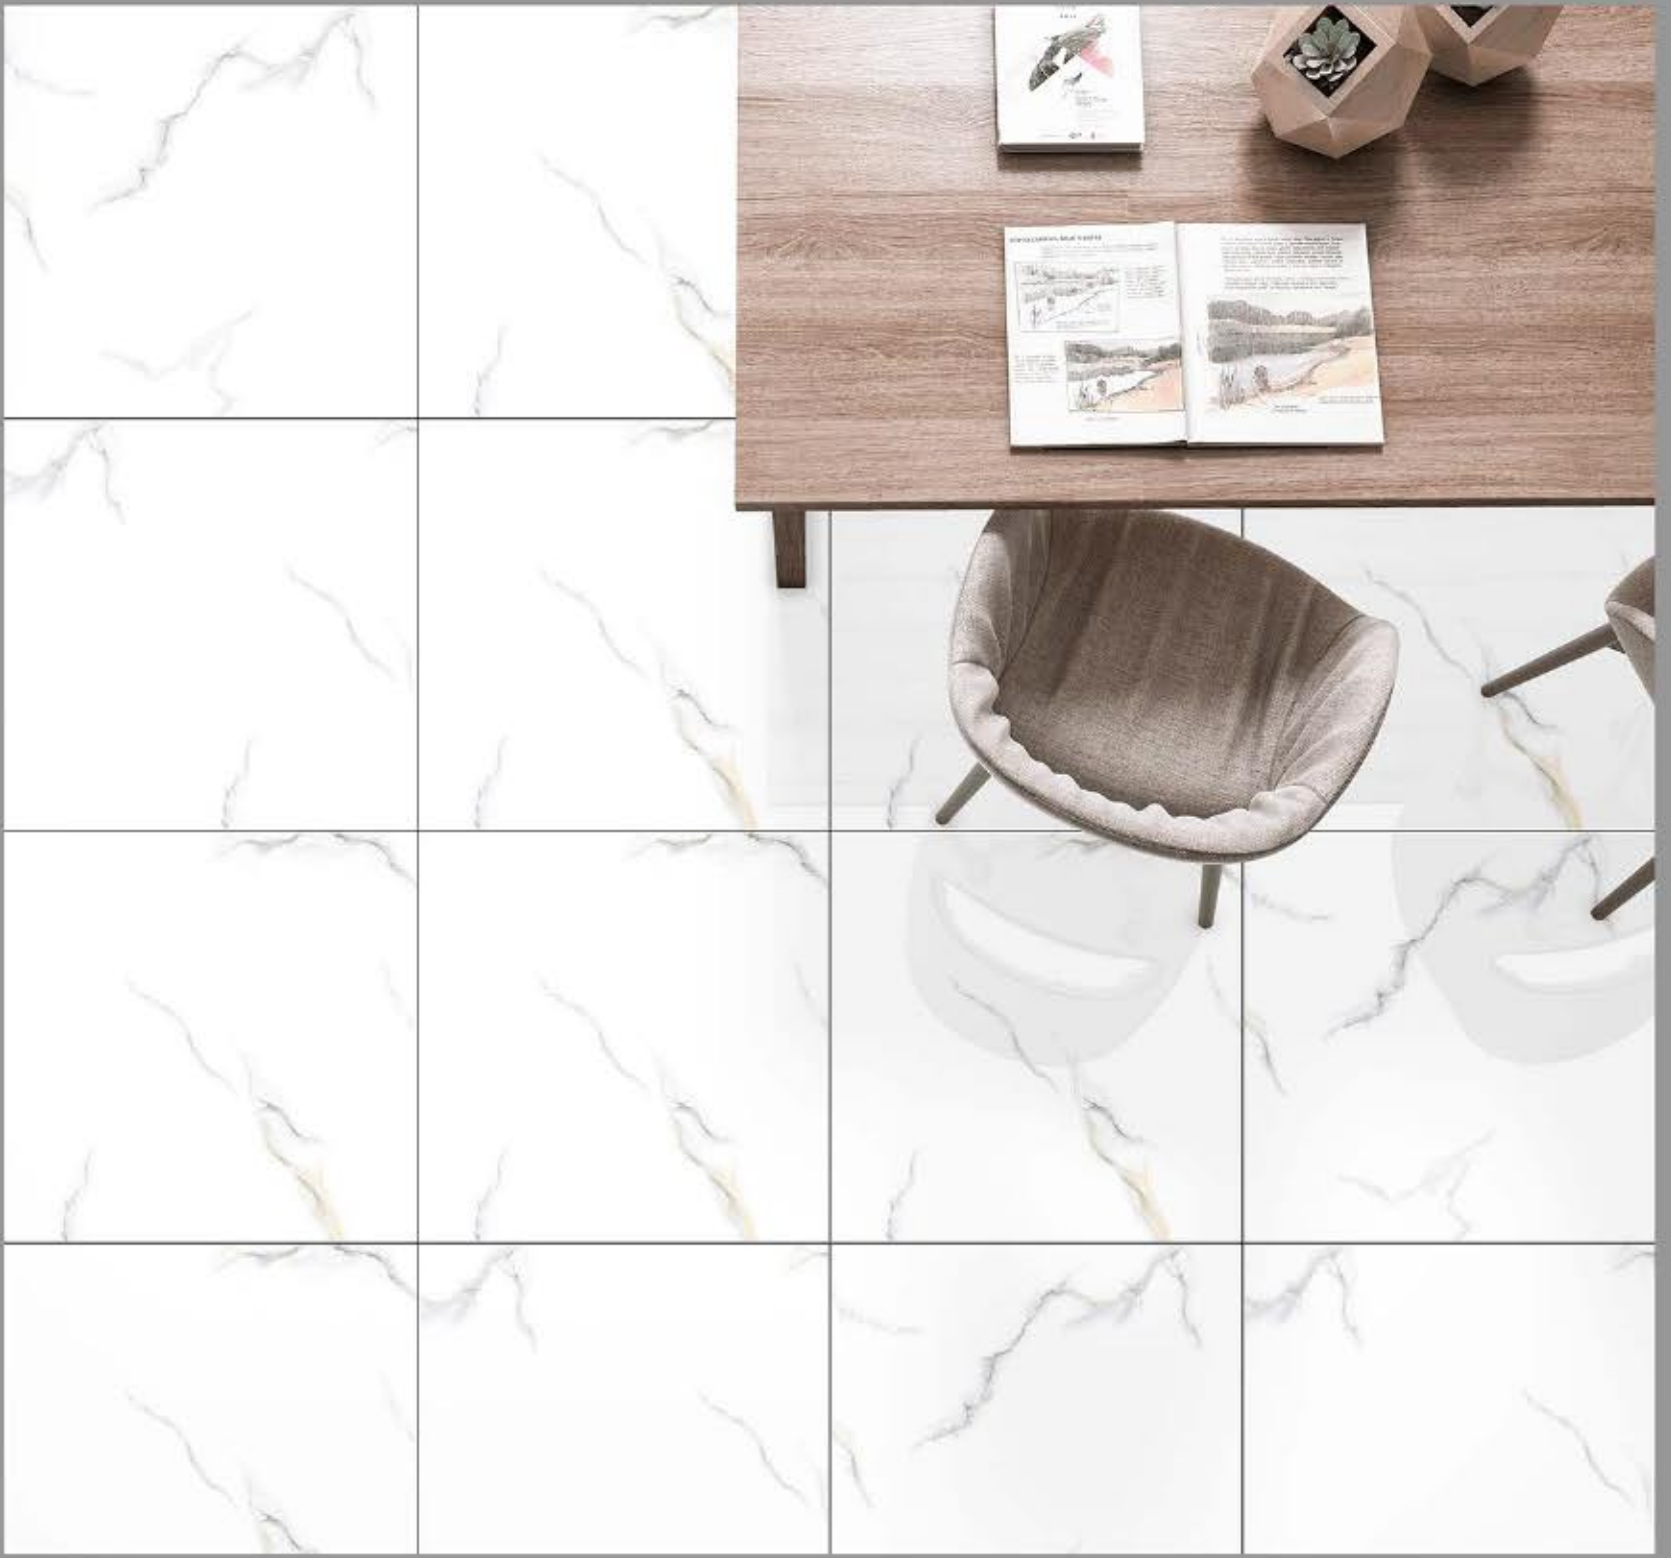

**GLAZED
POLISHED
TILES**

600X600MM

DESIGN NAME:
FEDRA BIANCO

**GLAZED
POLISHED
TILES**

600X600MM

DESIGN NAME:
GRACE WHITE

**GLAZED
POLISHED
TILES**

600X600MM