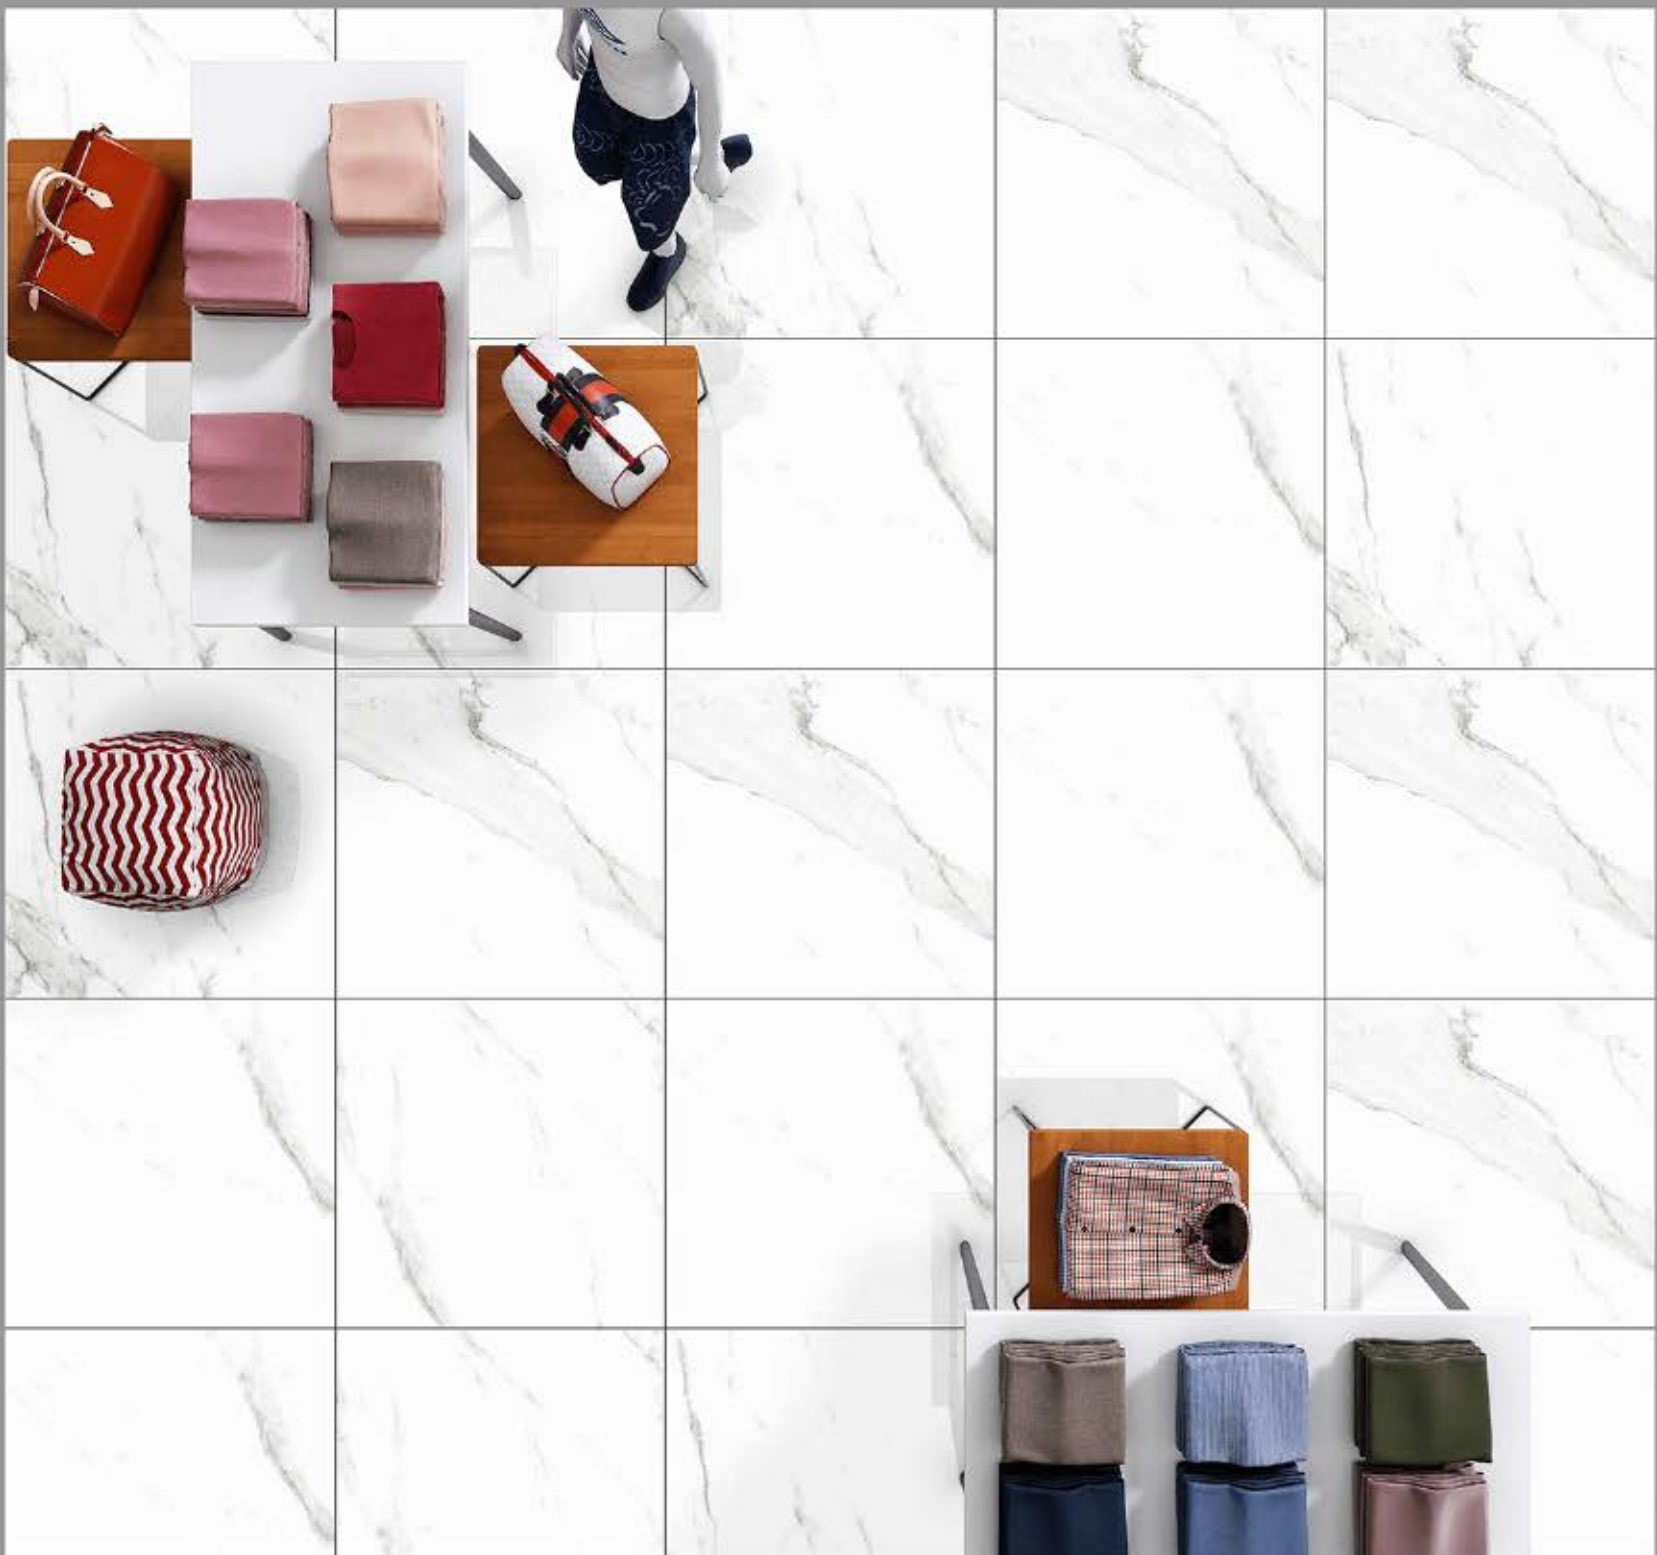

DESIGN NAME:
CALACATTA MARM

**GLAZED
POLISHED
TILES**

600X600MM