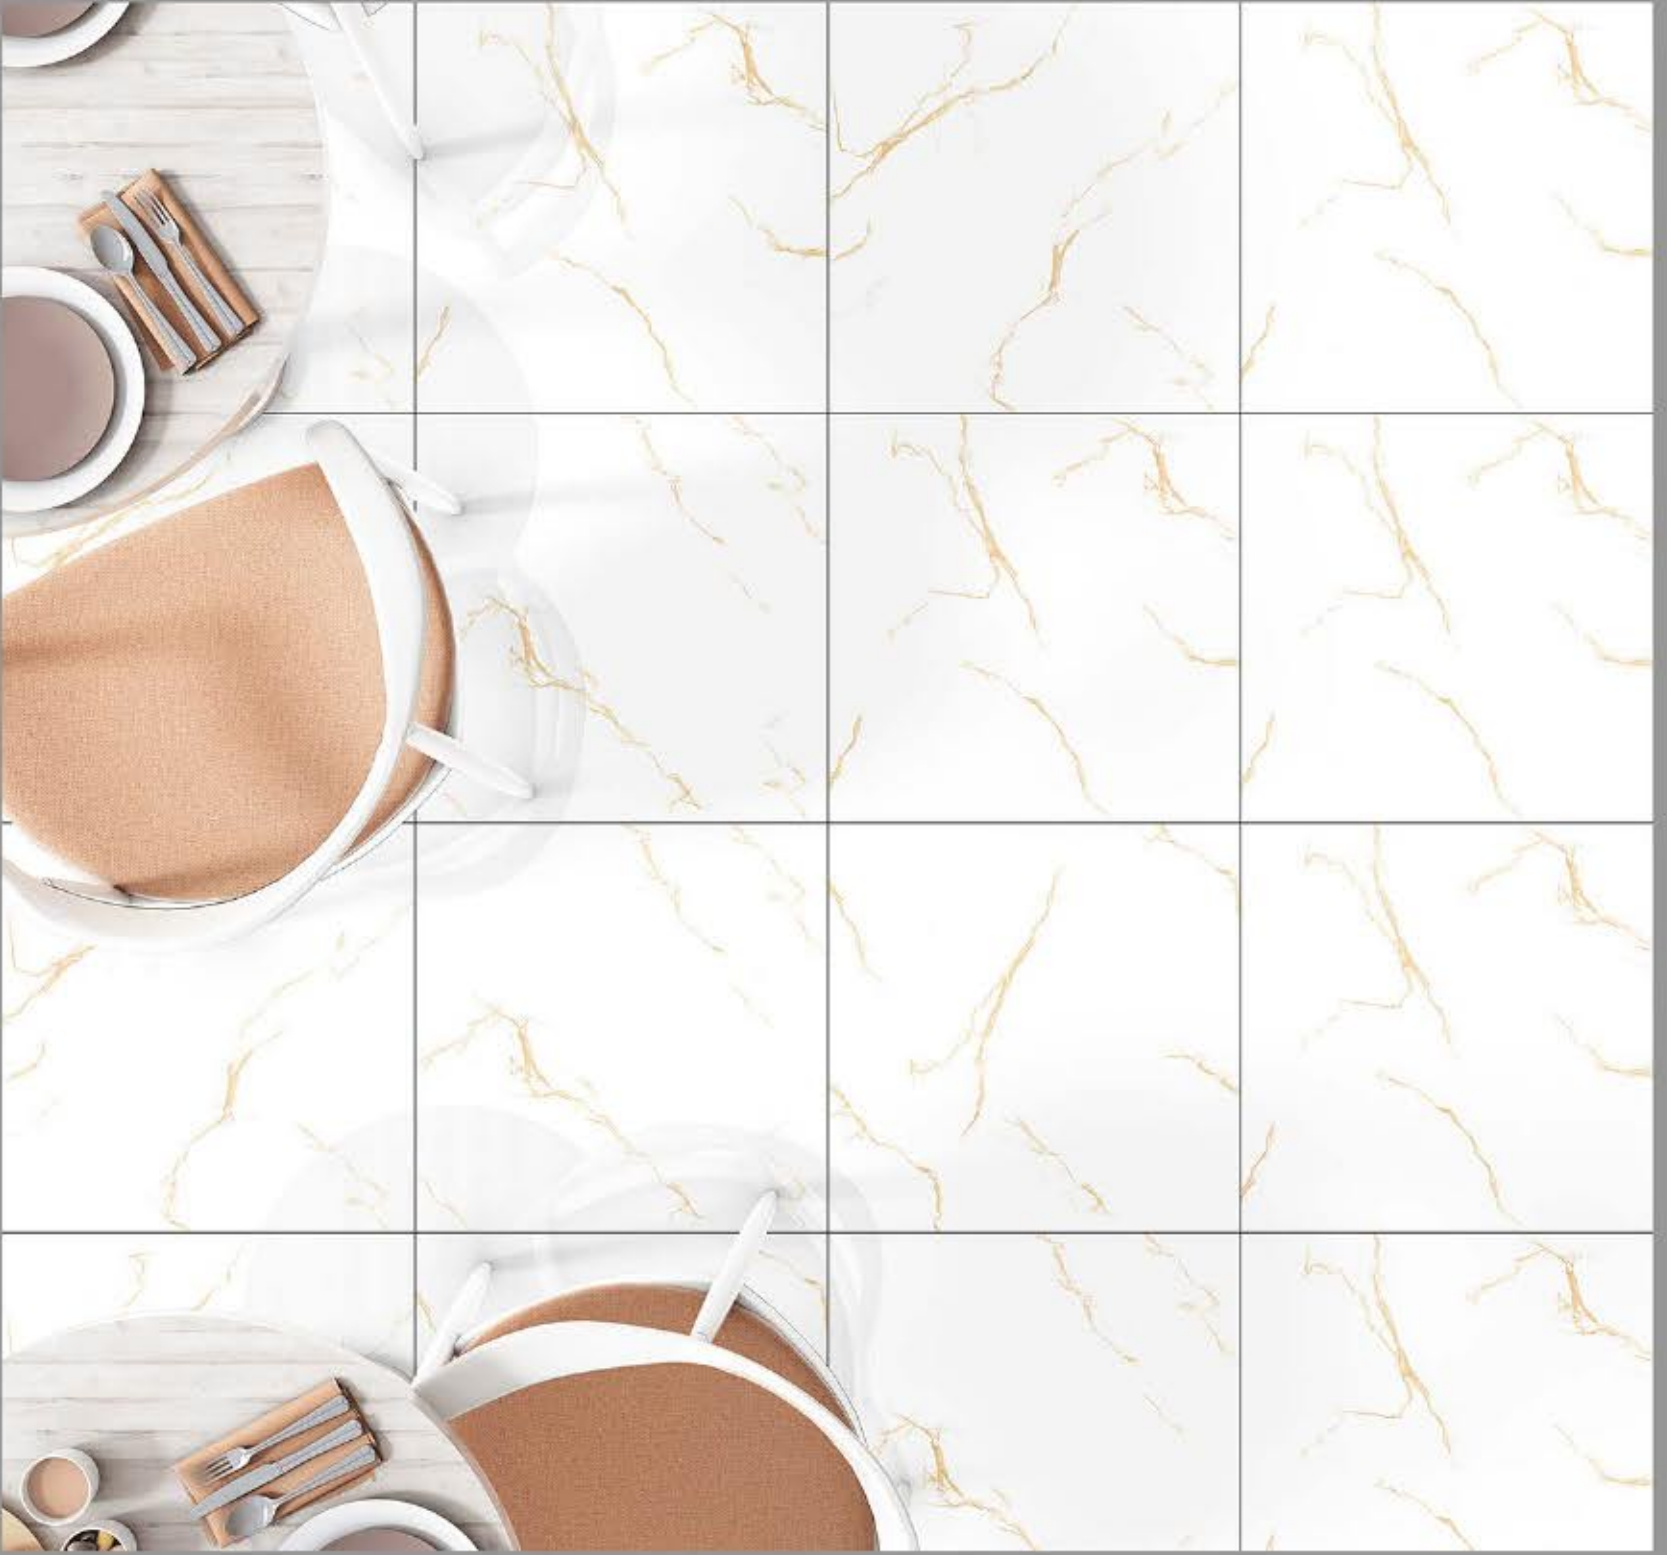

DESIGN NAME:
PRISMA GOLD

**GLAZED
POLISHED
TILES**

600X600MM