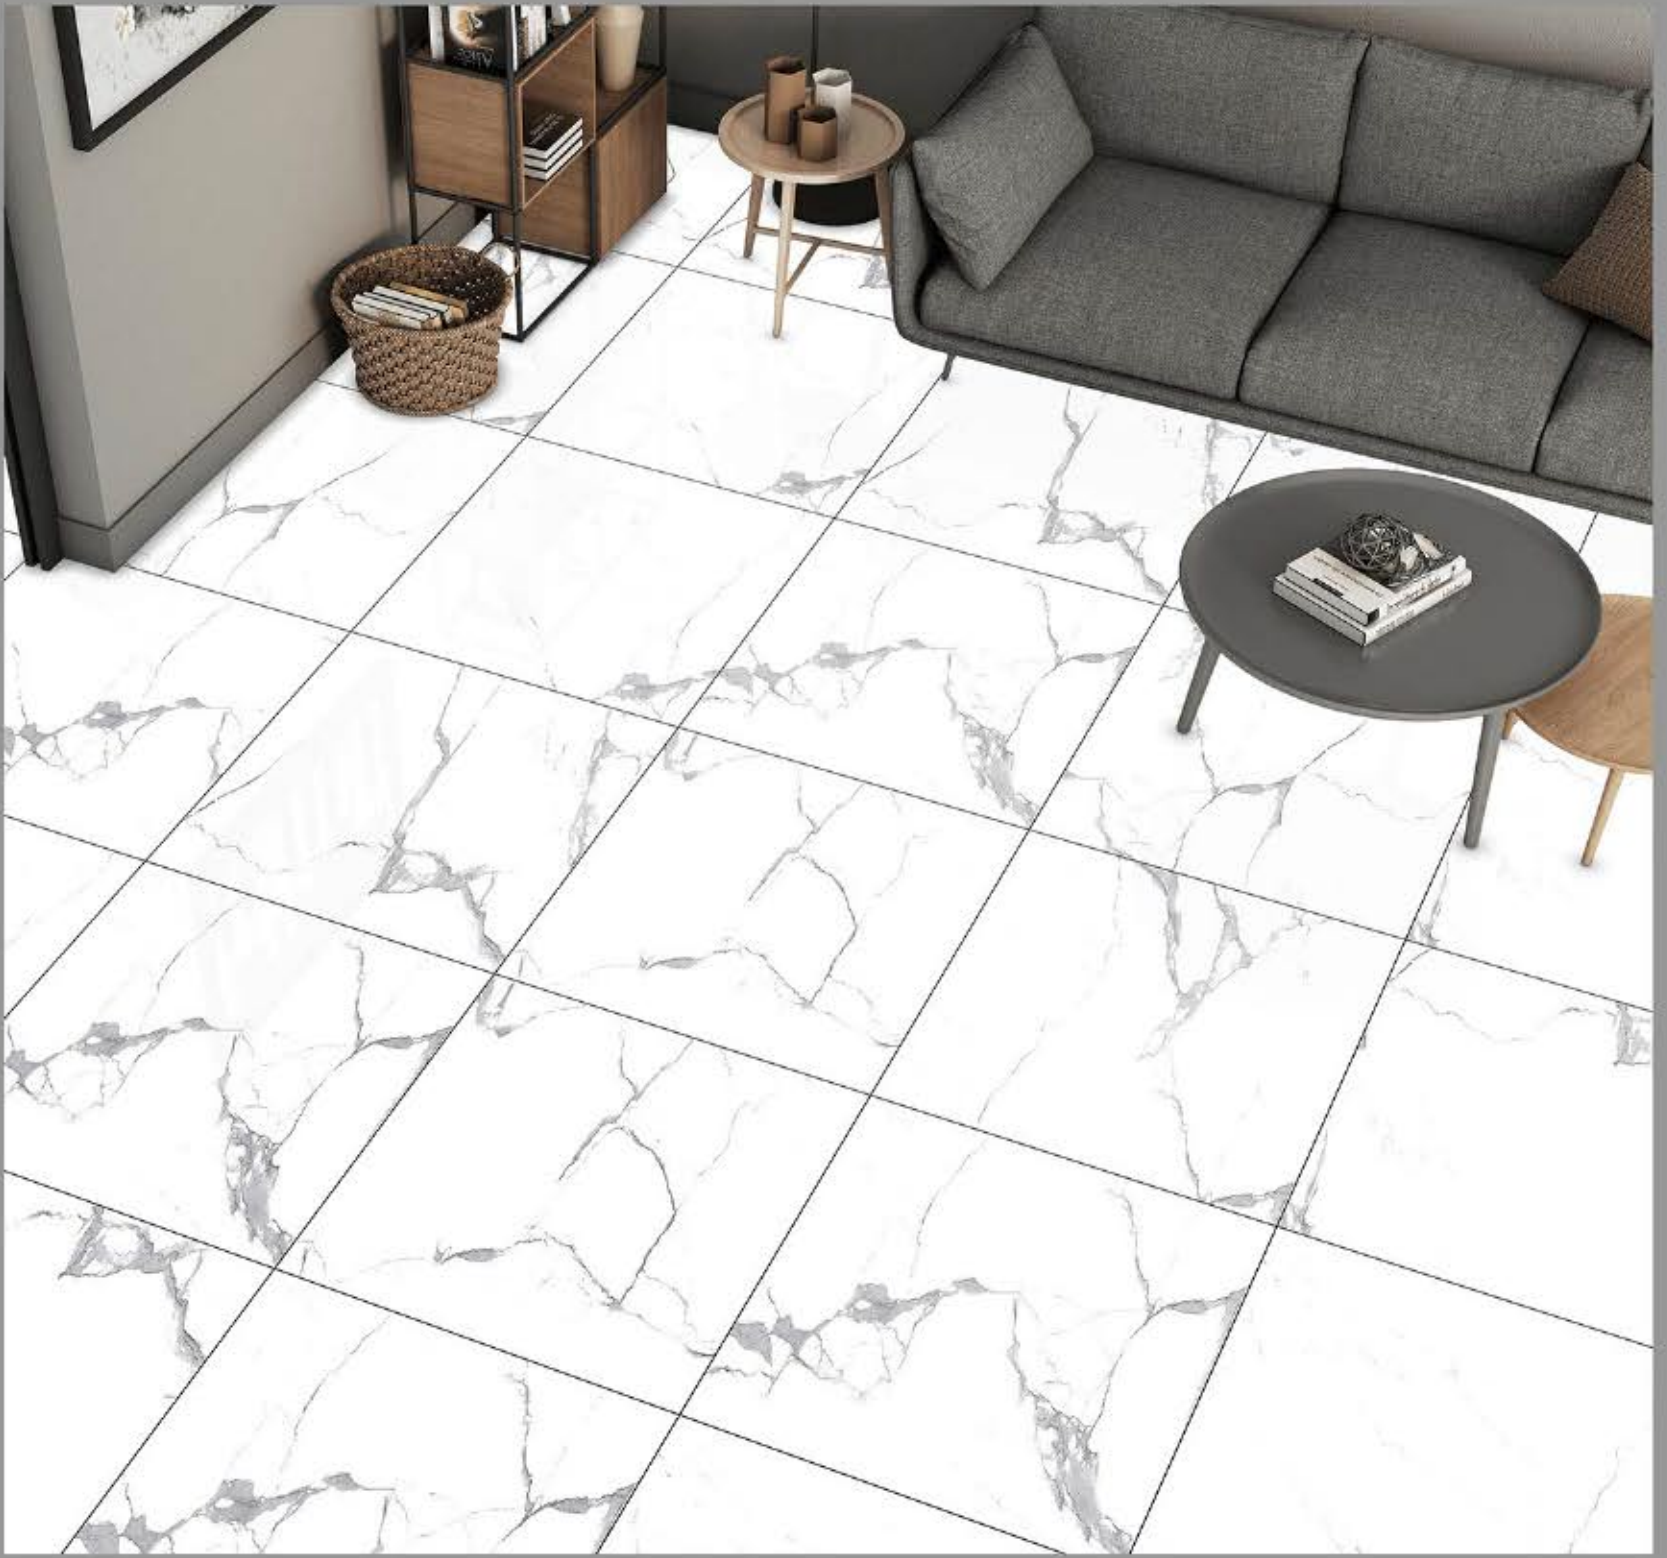

600X600MM

DESIGN NAME:
ROMAN SATVARIO

**GLAZED
POLISHED
TILES**

600X600MM

DESIGN NAME:
ROYAL STATUARIO

**GLAZED
POLISHED
TILES**

600X600MM

DESIGN NAME:
SATHVARIO NOBLE