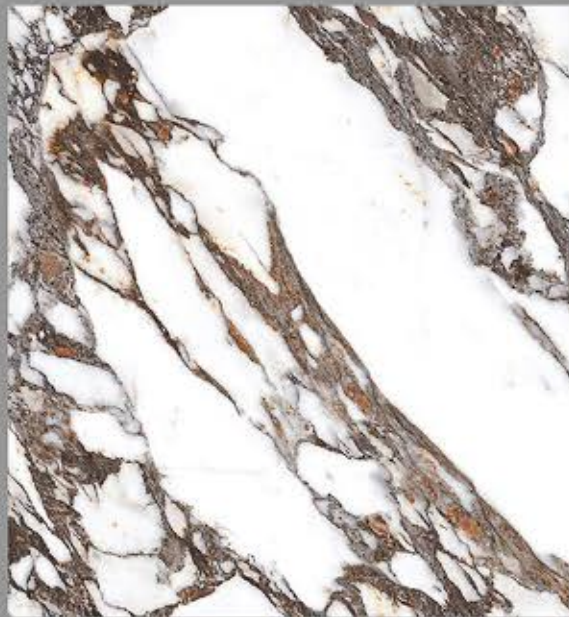

DESIGN NAME:
SATUARIO ORO

**GLAZED
POLISHED
TILES**

600X600MM

DESIGN NAME:
SUPREME WHITE

**GLAZED
POLISHED
TILES**

600X600MM

DESIGN NAME:
ADS_MARBLE

**GLAZED
POLISHED
TILES**