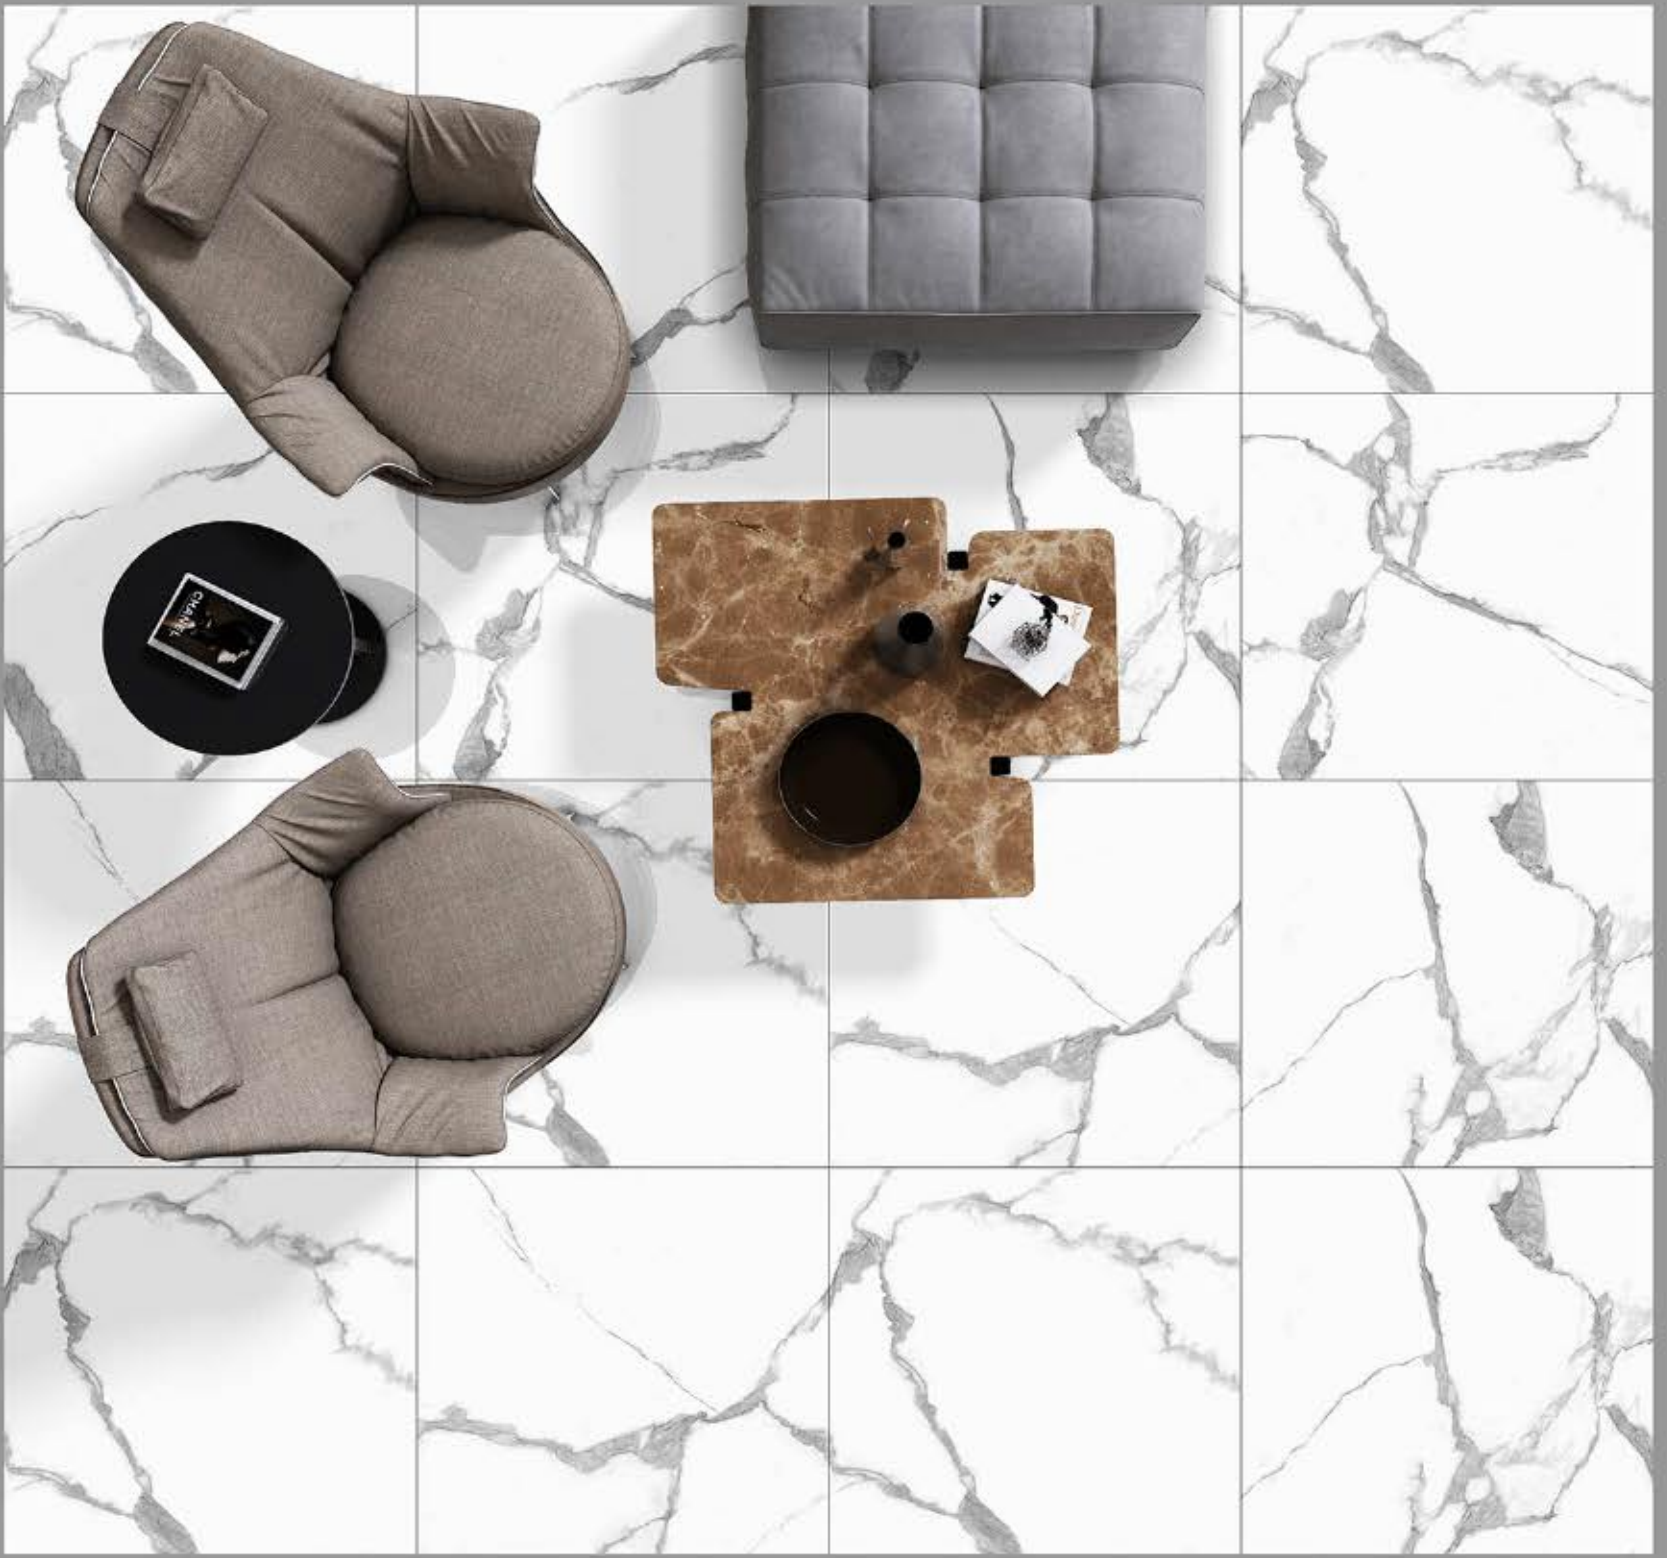

DESIGN NAME:
EMPIRE WHITE

**GLAZED
POLISHED
TILES**

600X600MM