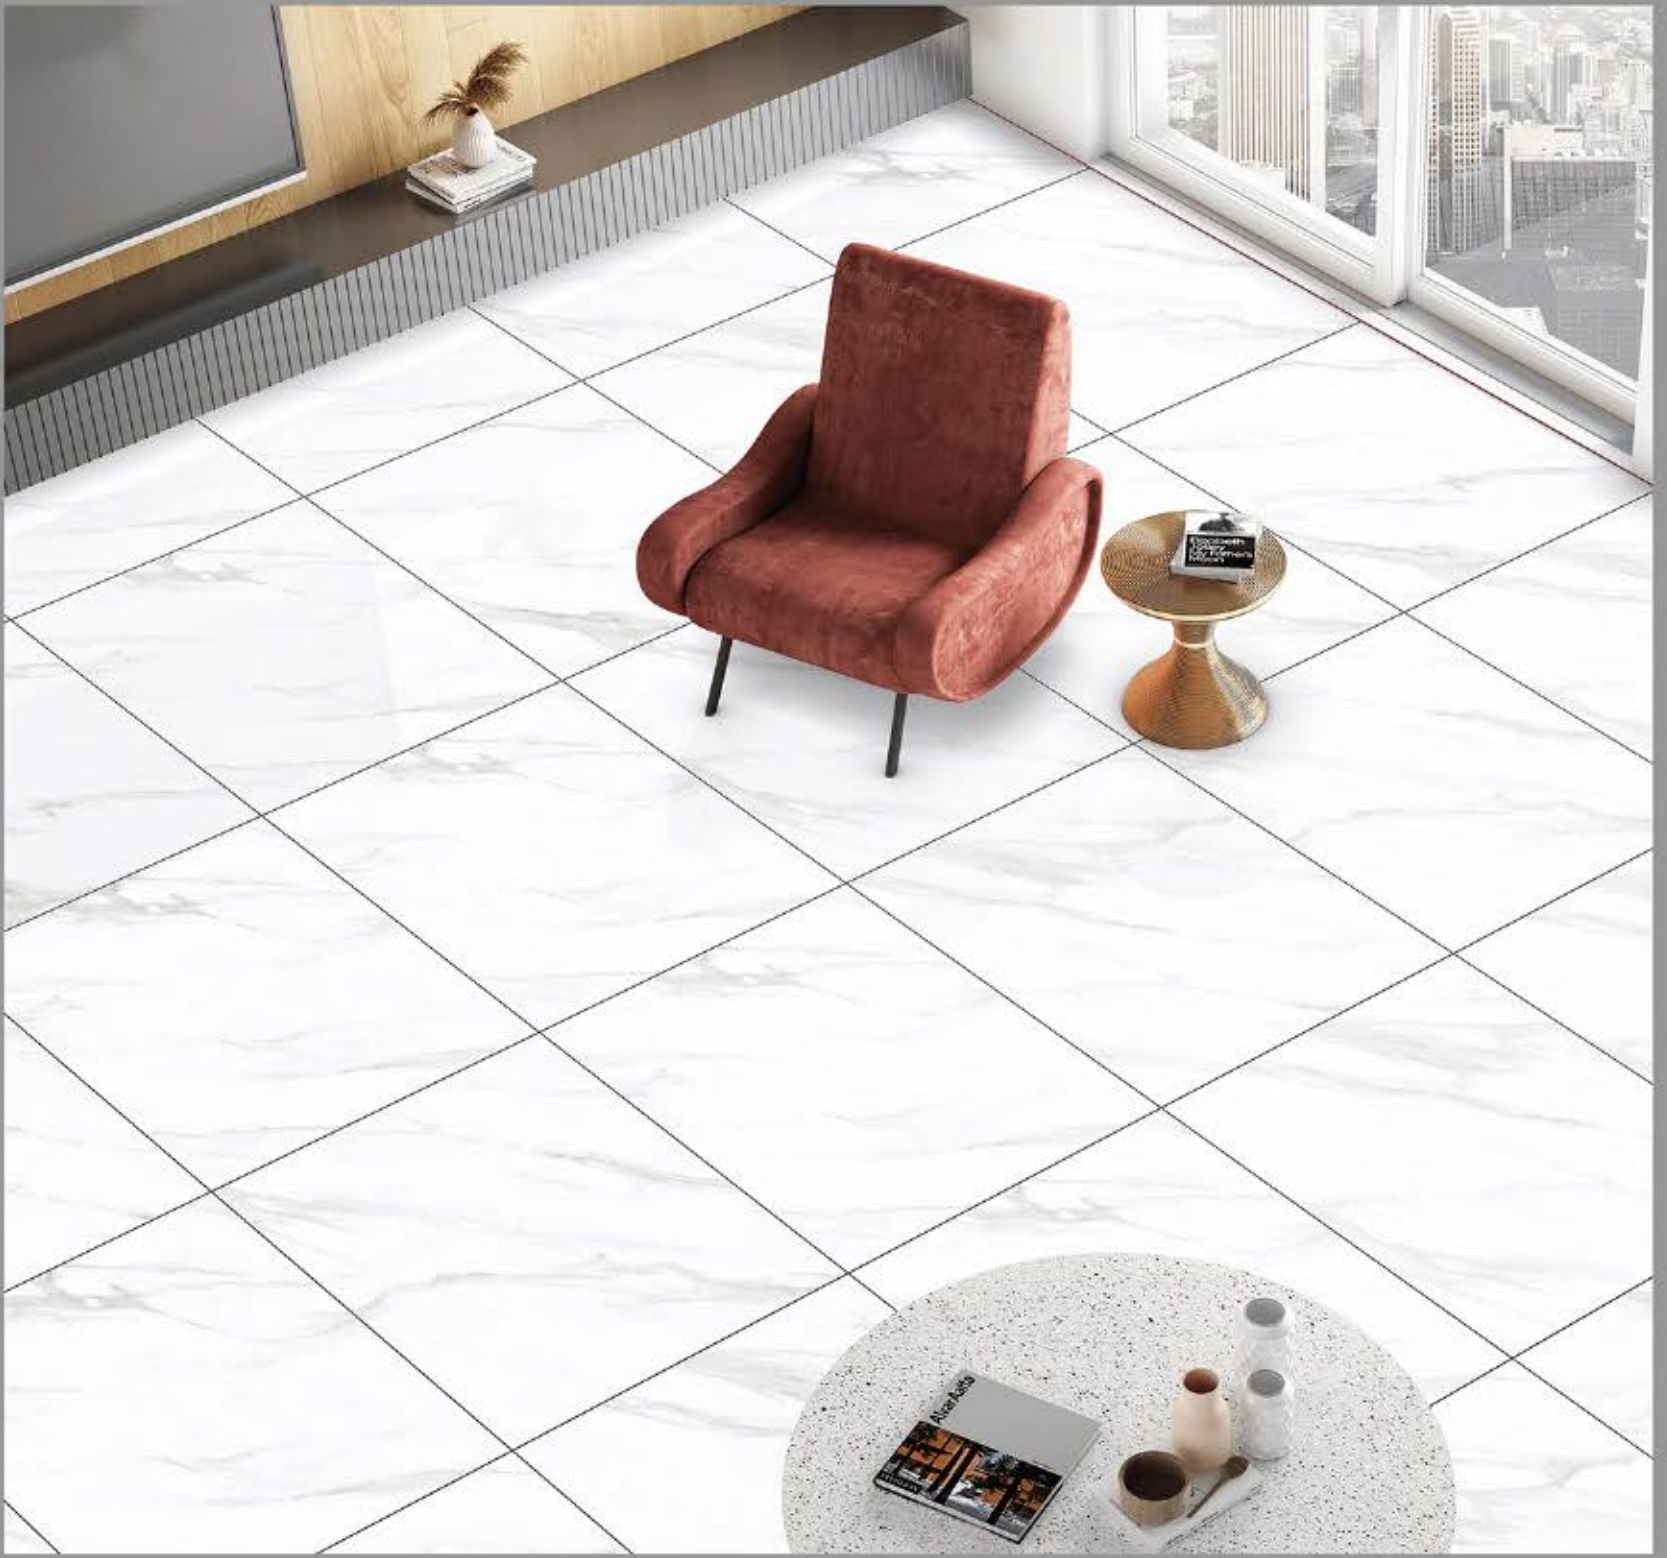

**GLAZED
POLISHED
TILES**

600X600MM

DESIGN NAME:
SATVARIO NATURAL

**GLAZED
POLISHED
TILES**

600X600MM

DESIGN NAME:
SATVARIO PEARL

**GLAZED
POLISHED
TILES**

600X600MM