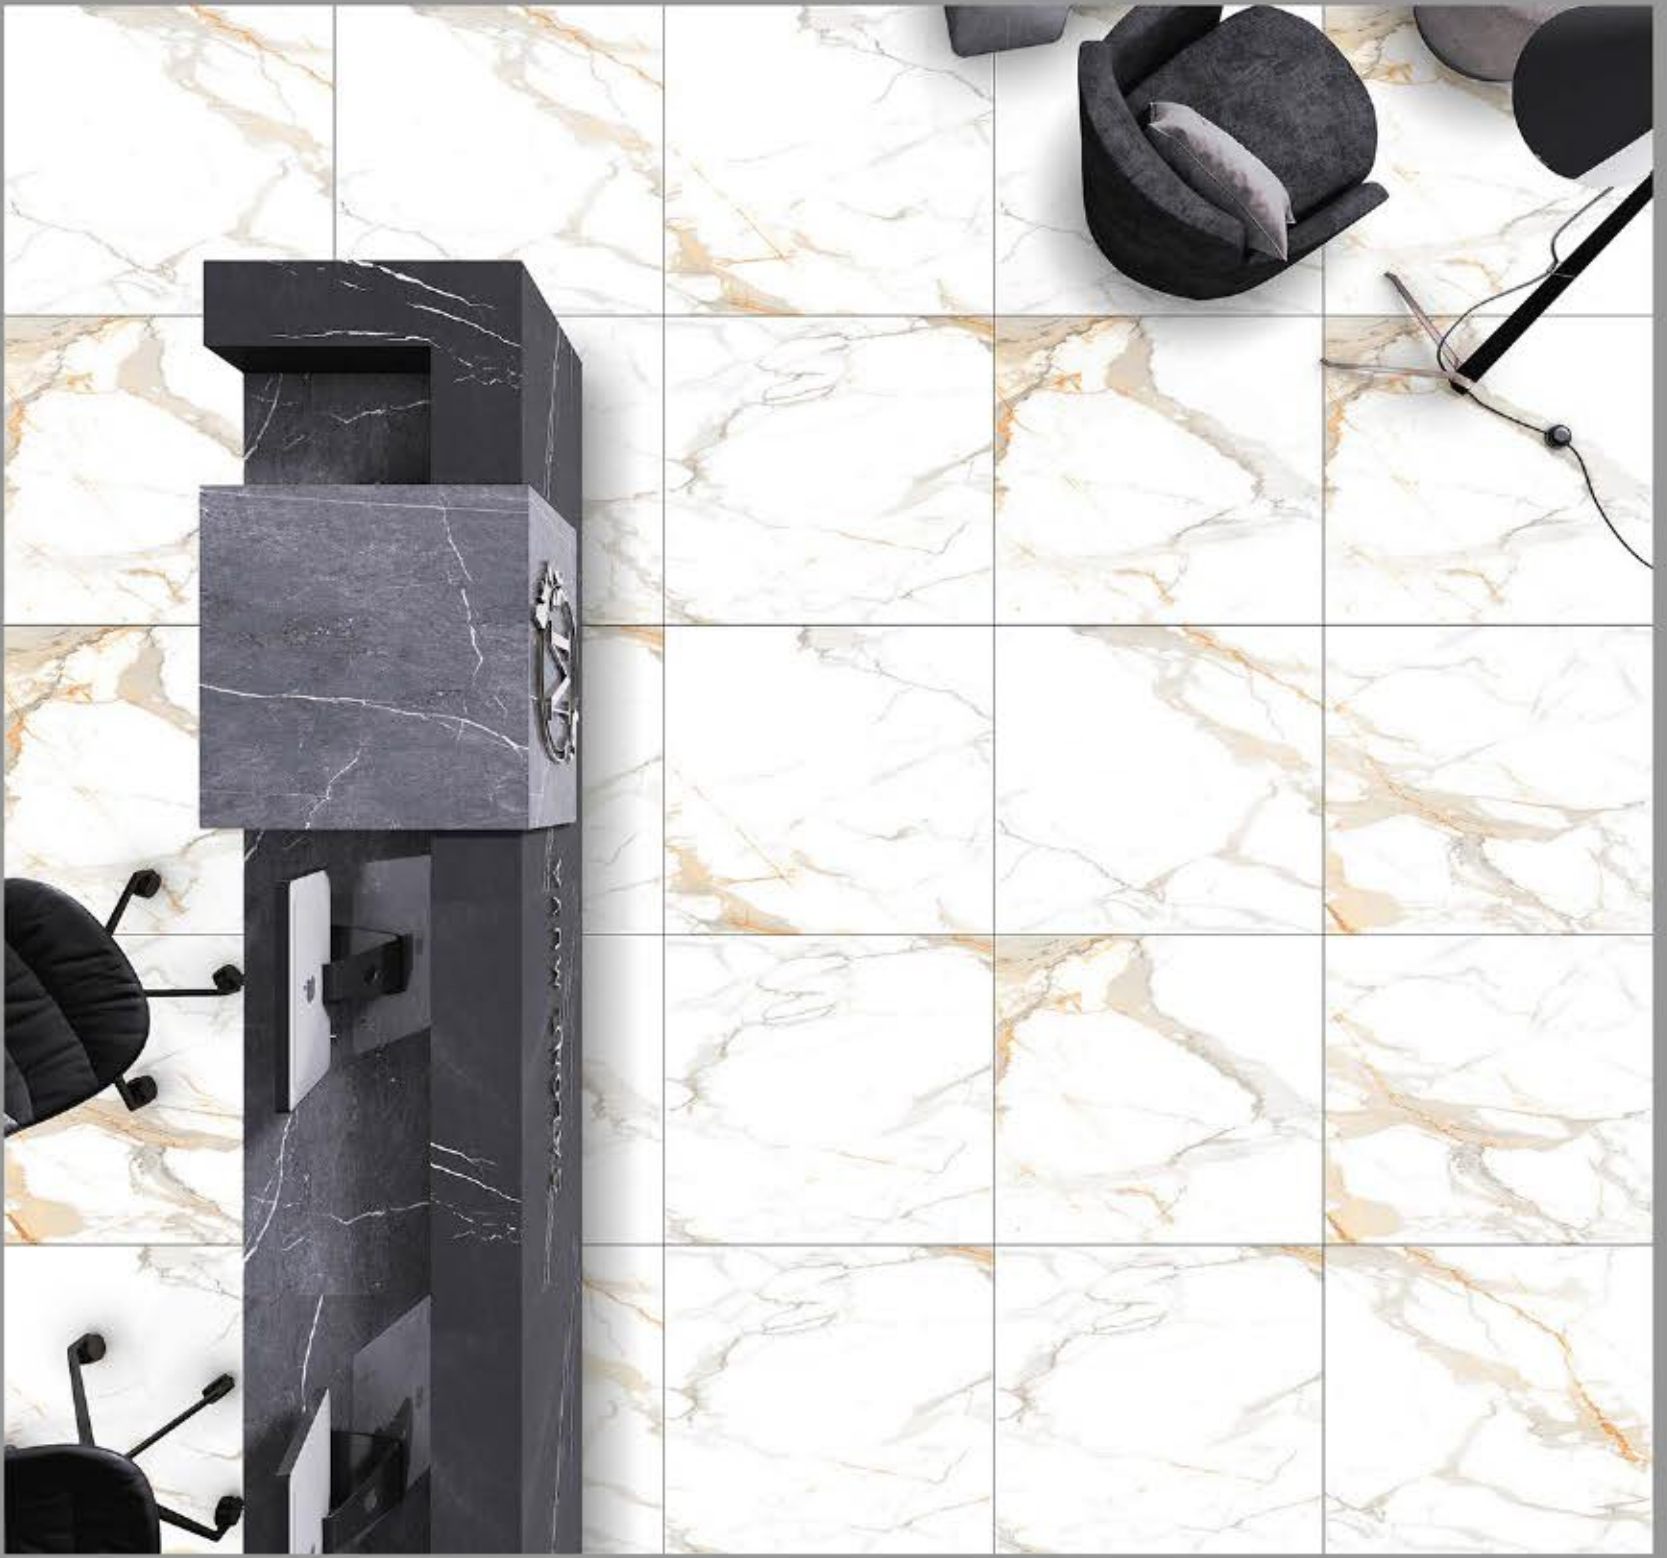

DESIGN NAME:
SATVARIO CLOUD ICE

**GLAZED
POLISHED
TILES**

600X600MM

DESIGN NAME:
SATVARIO GRAY

**GLAZED
POLISHED
TILES**

600X600MM

DESIGN NAME:
SATVARIO IMPACT

**GLAZED
POLISHED
TILES**