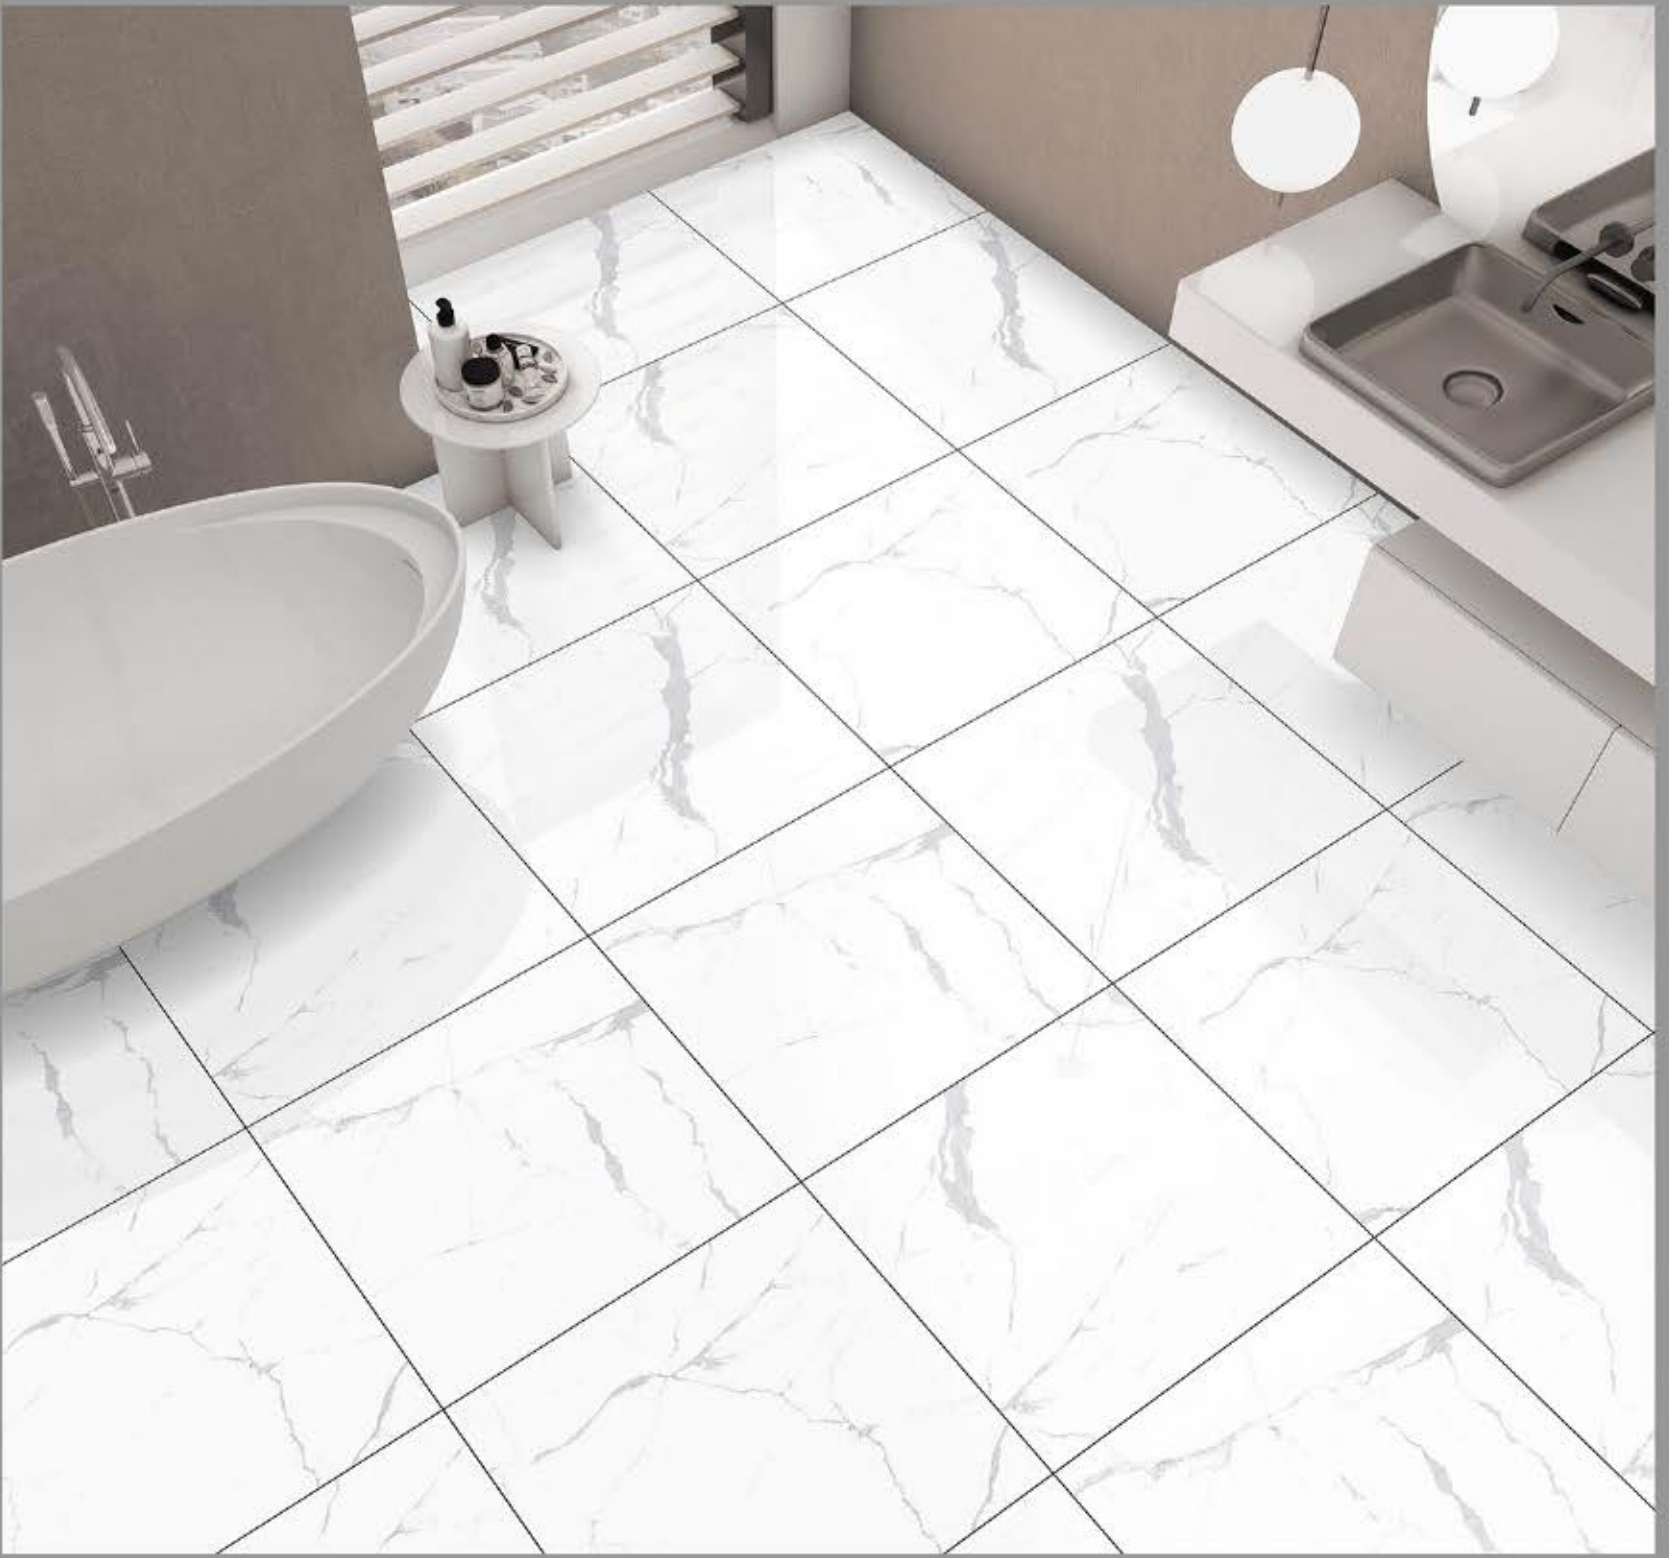

**GLAZED
POLISHED
TILES**

600X600MM

DESIGN NAME:
SATVARIO NATURAL

**GLAZED
POLISHED
TILES**

600X600MM

DESIGN NAME:
SATVARIO PEARL

**GLAZED
POLISHED
TILES**

600X600MM