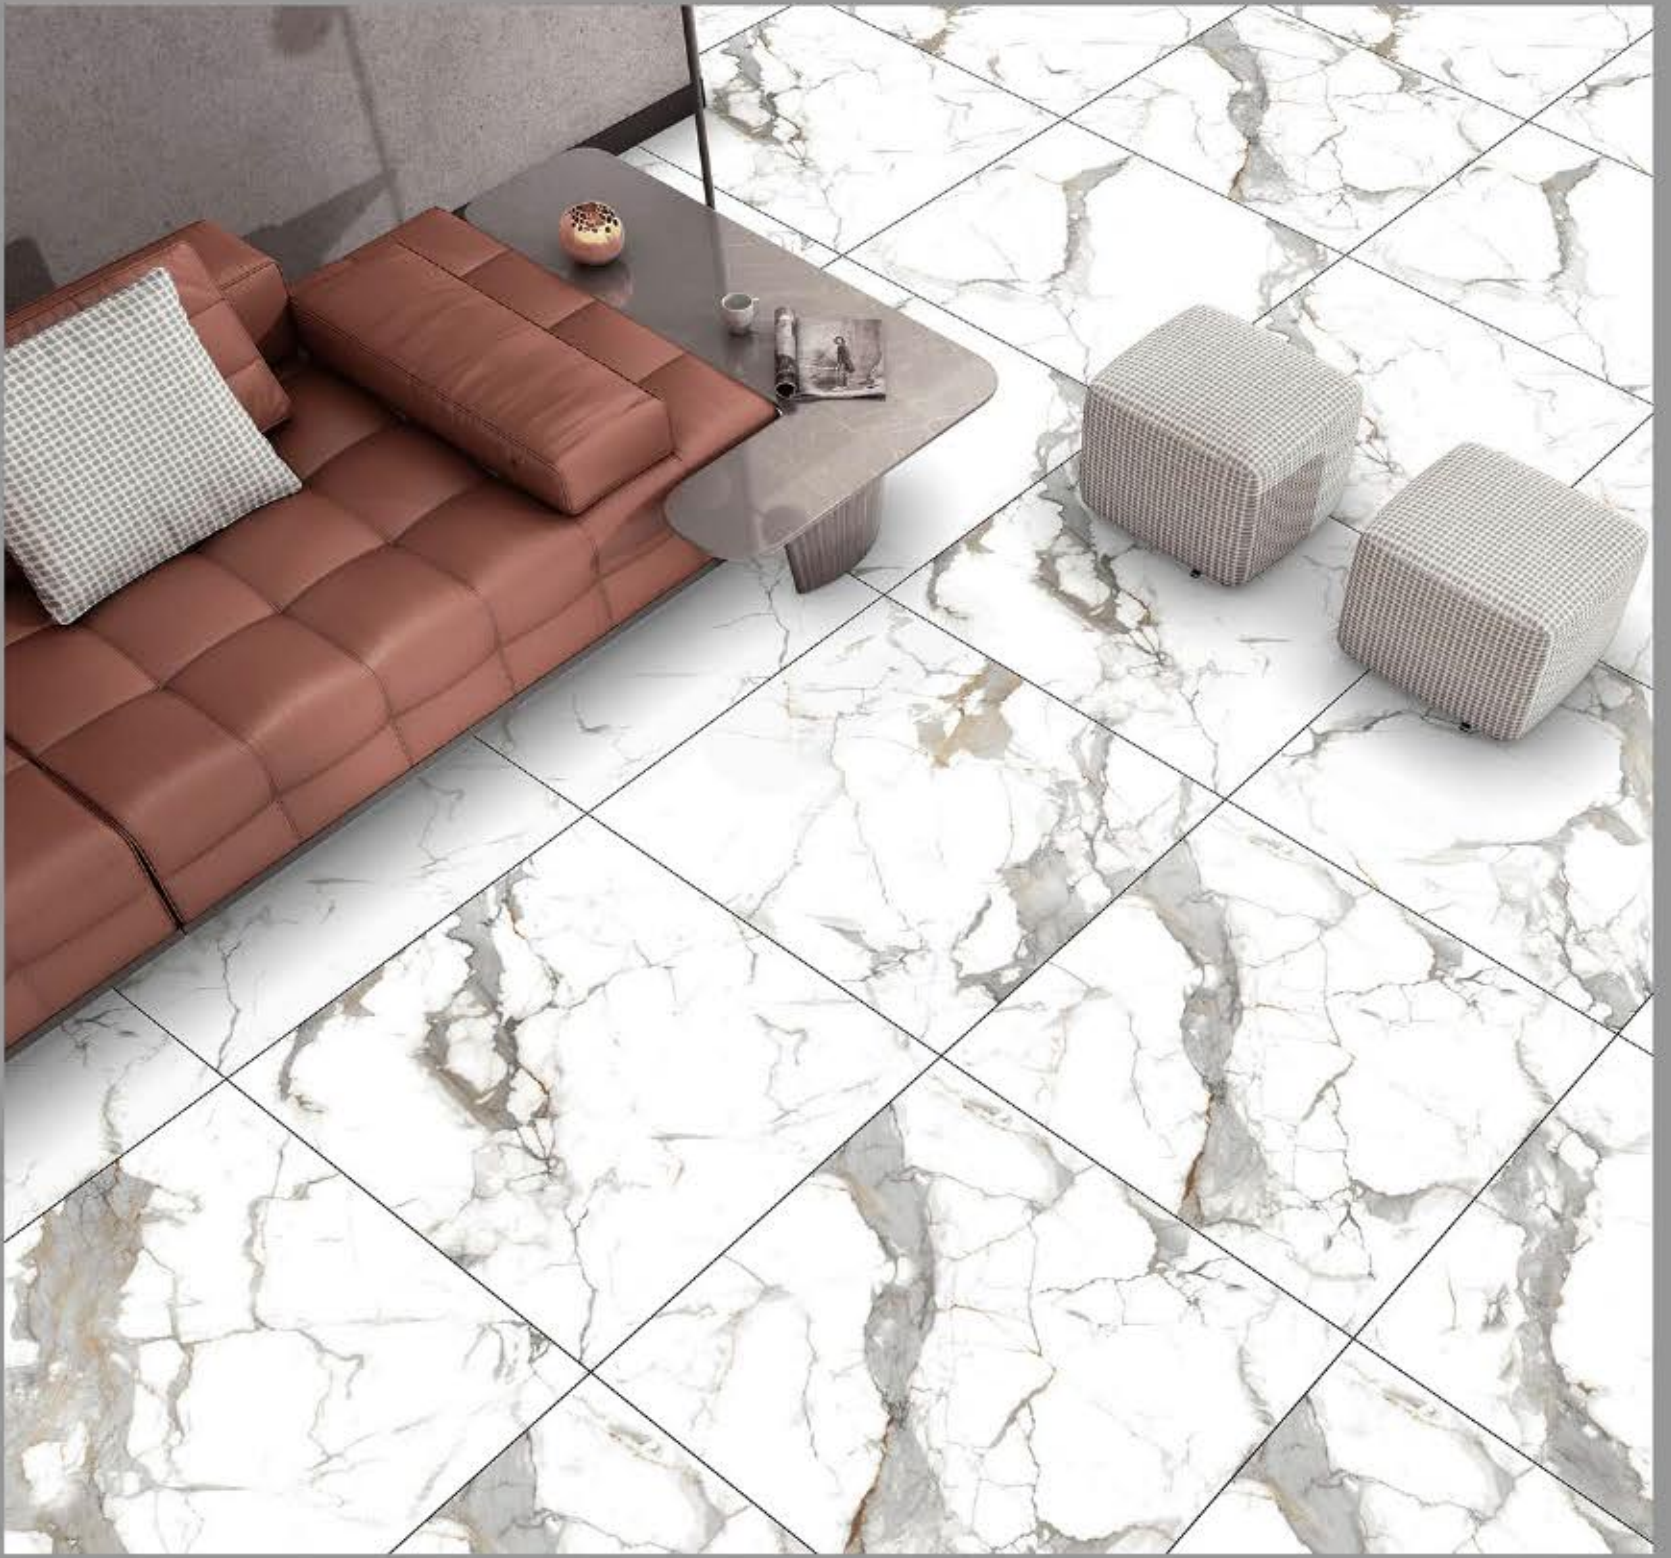

DESIGN NAME:
AERIS GOLD

**GLAZED
POLISHED
TILES**

600X600MM