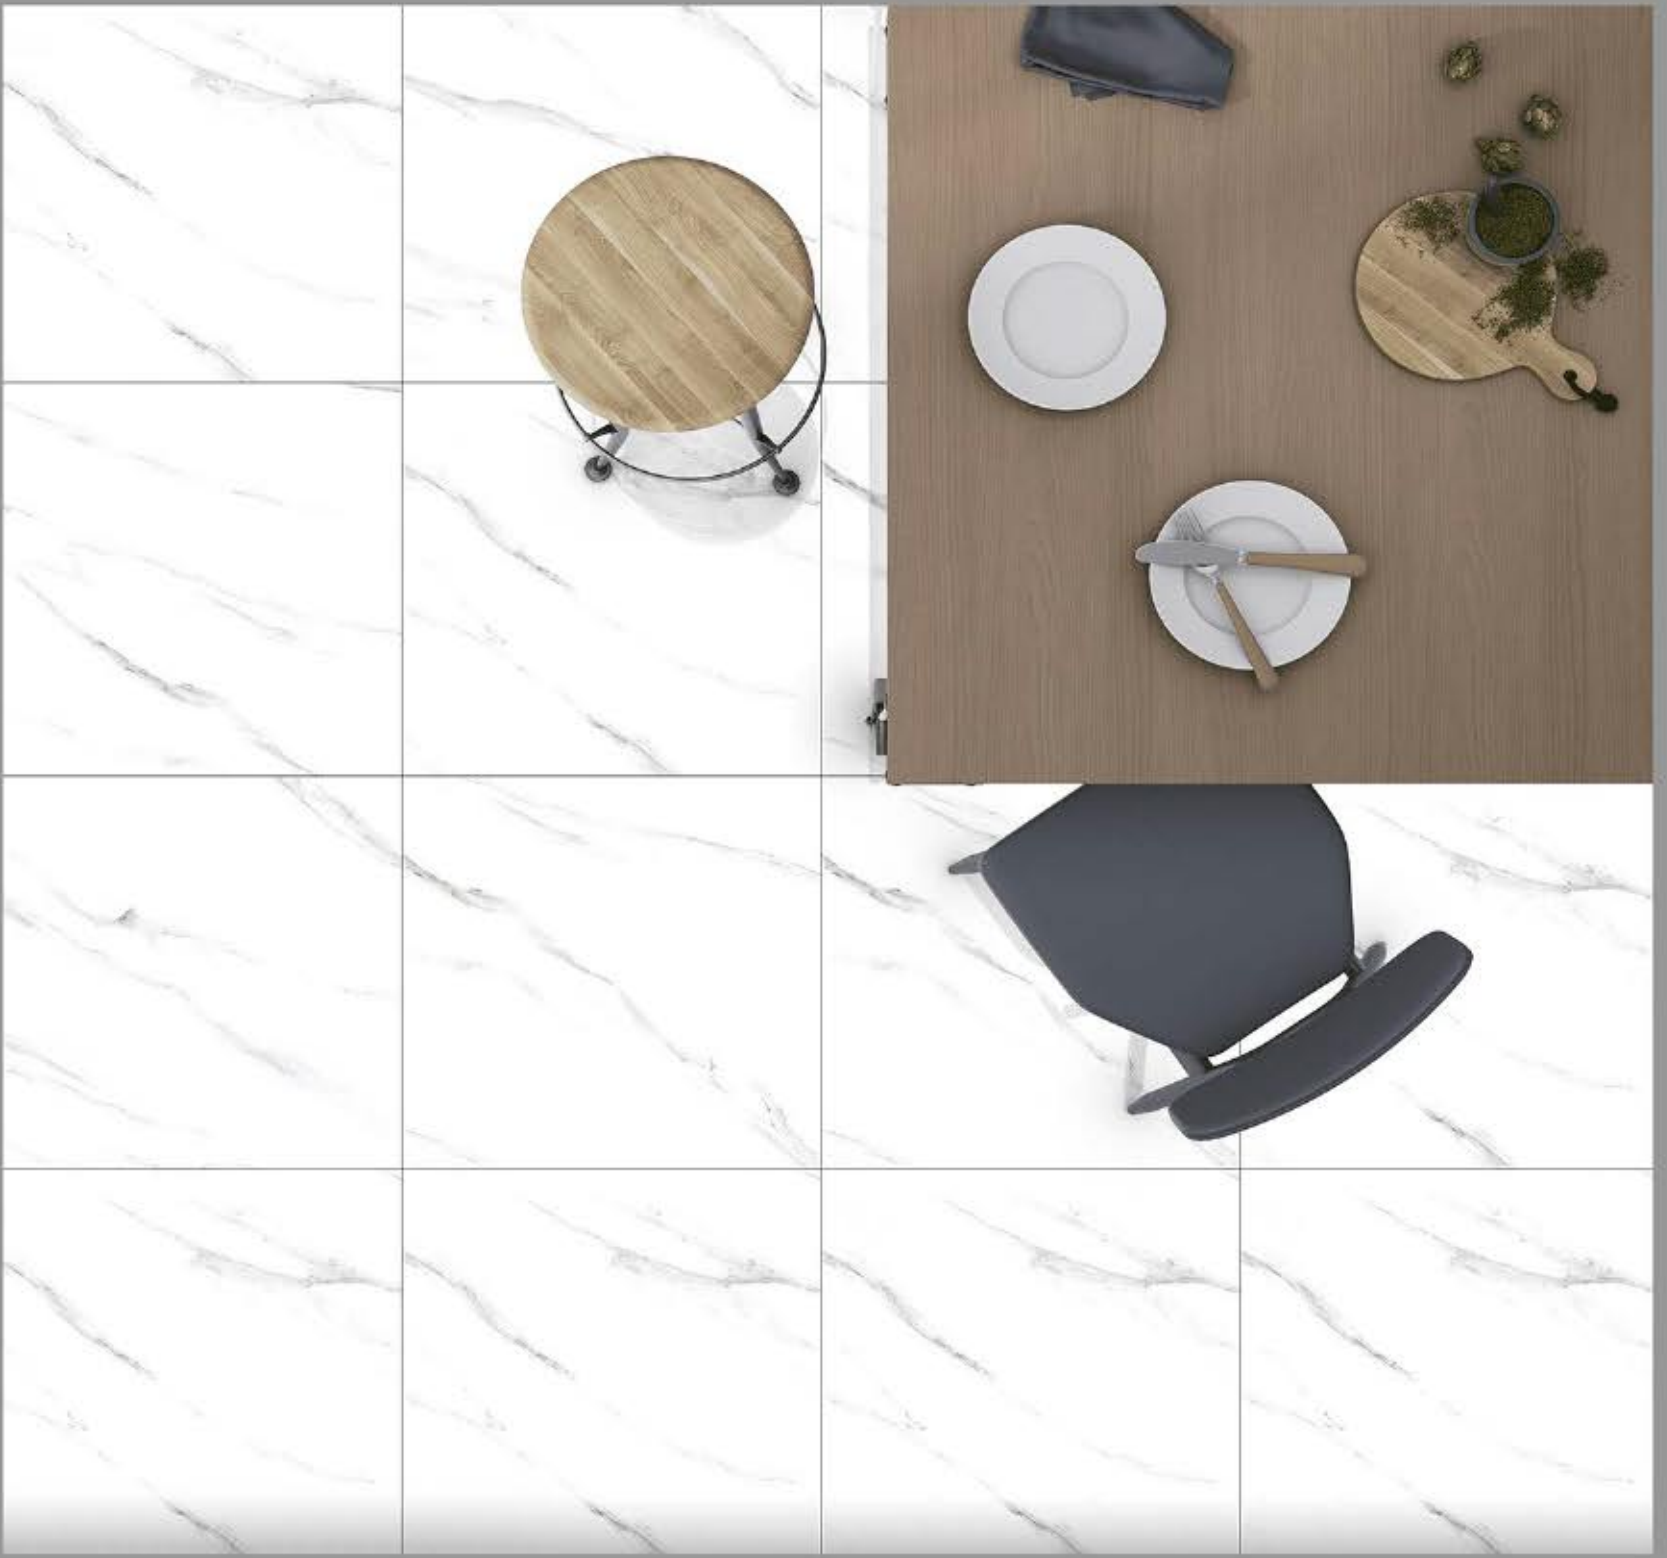

600X600MM

DESIGN NAME:
SATVARIO KASHMIRE

**GLAZED
POLISHED
TILES**

600X600MM

DESIGN NAME:
SATVARIO KEROL

**GLAZED
POLISHED
TILES**

600X600MM

DESIGN NAME:
SATVARIO LIVA