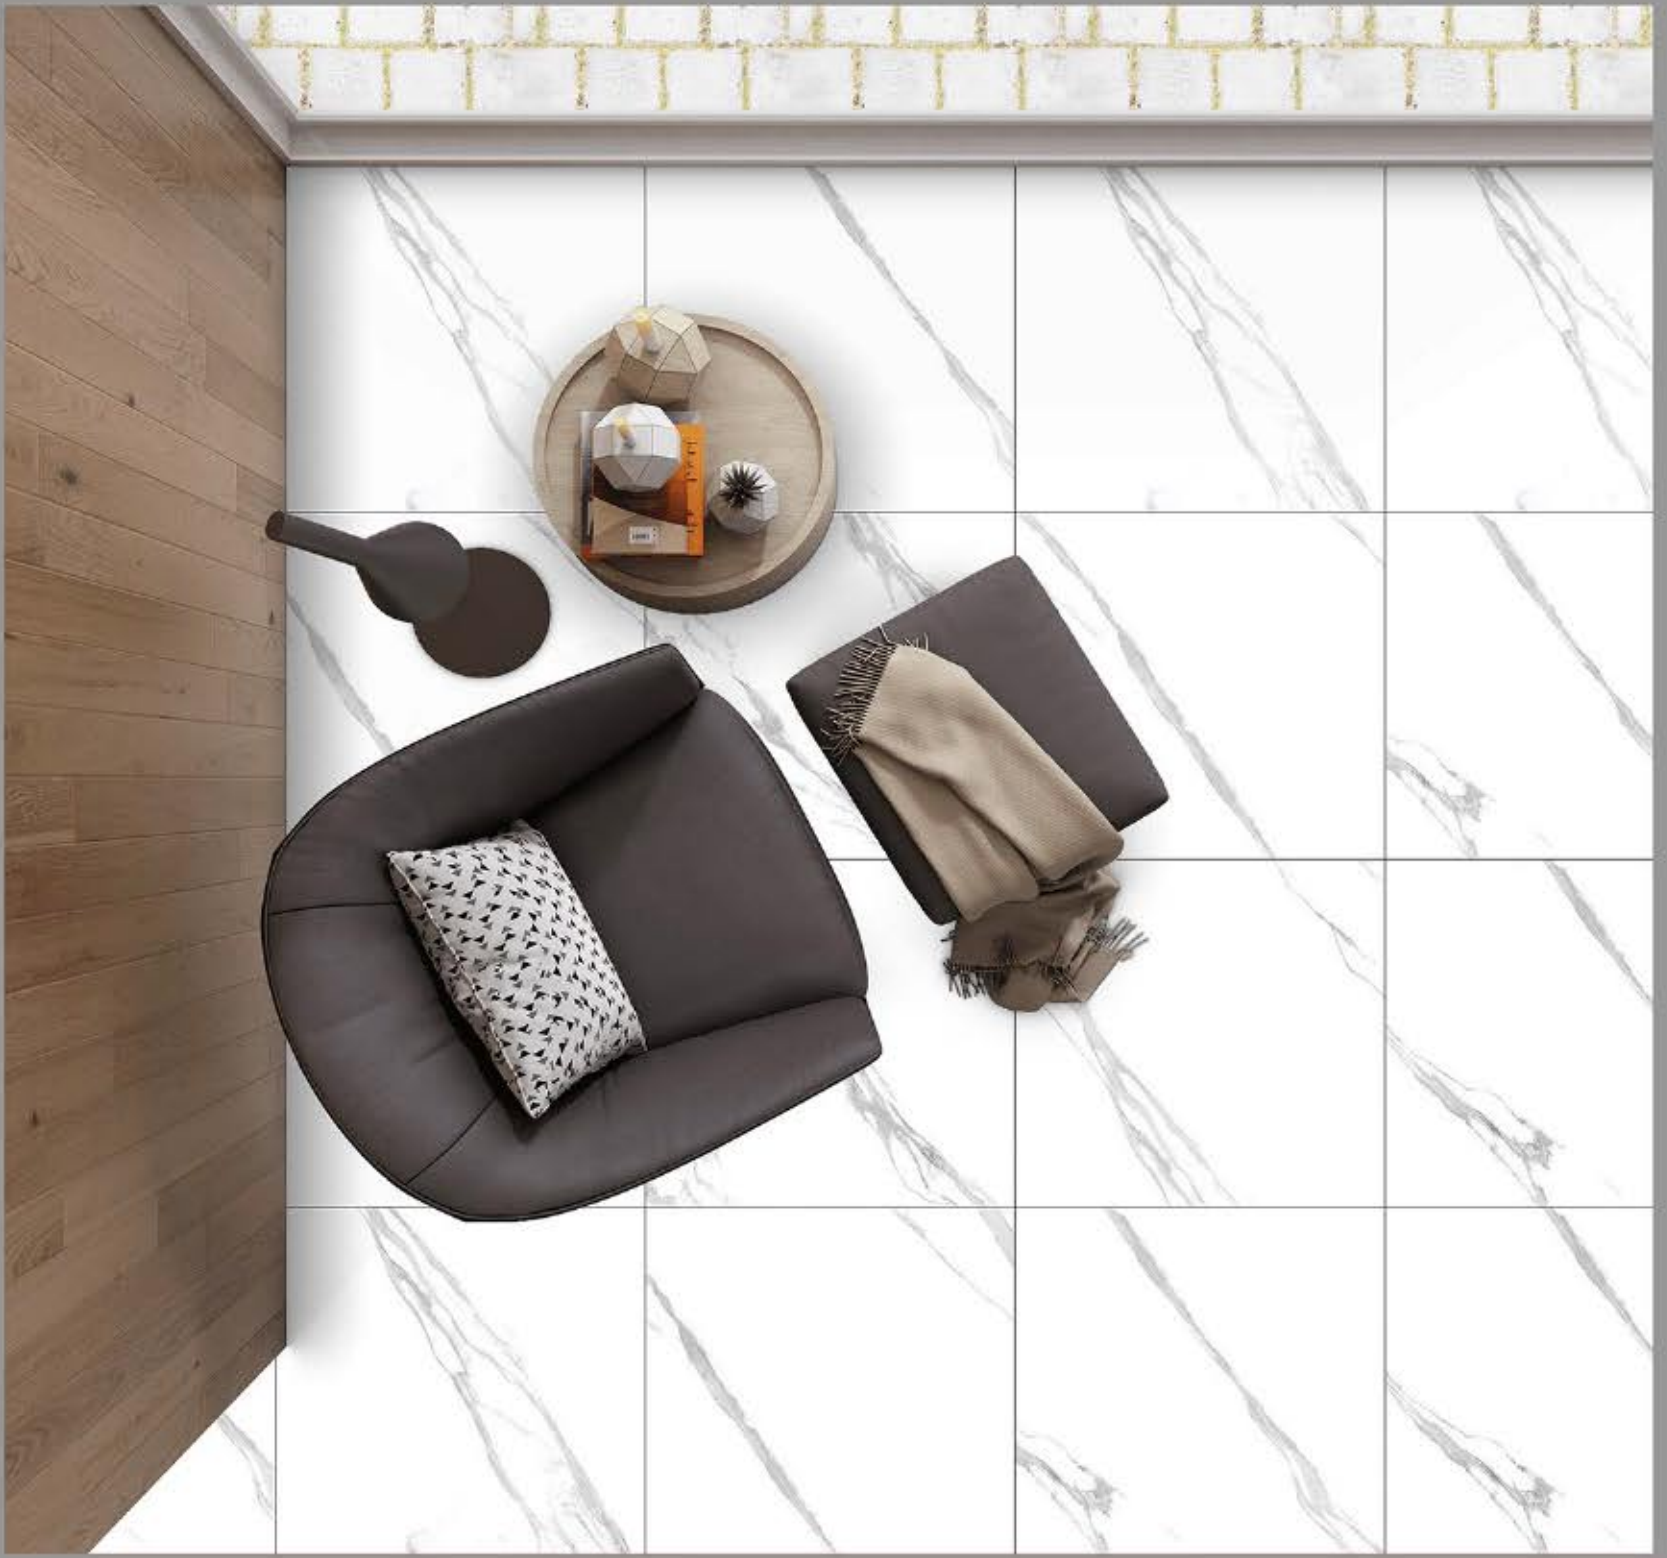

**GLAZED
POLISHED
TILES**

600X600MM

DESIGN NAME:
SATHVARIO SMOKY GOLD

**GLAZED
POLISHED
TILES**

600X600MM

DESIGN NAME:
SATHVARIO SMOKY NATURAL

**GLAZED
POLISHED
TILES**

600X600MM