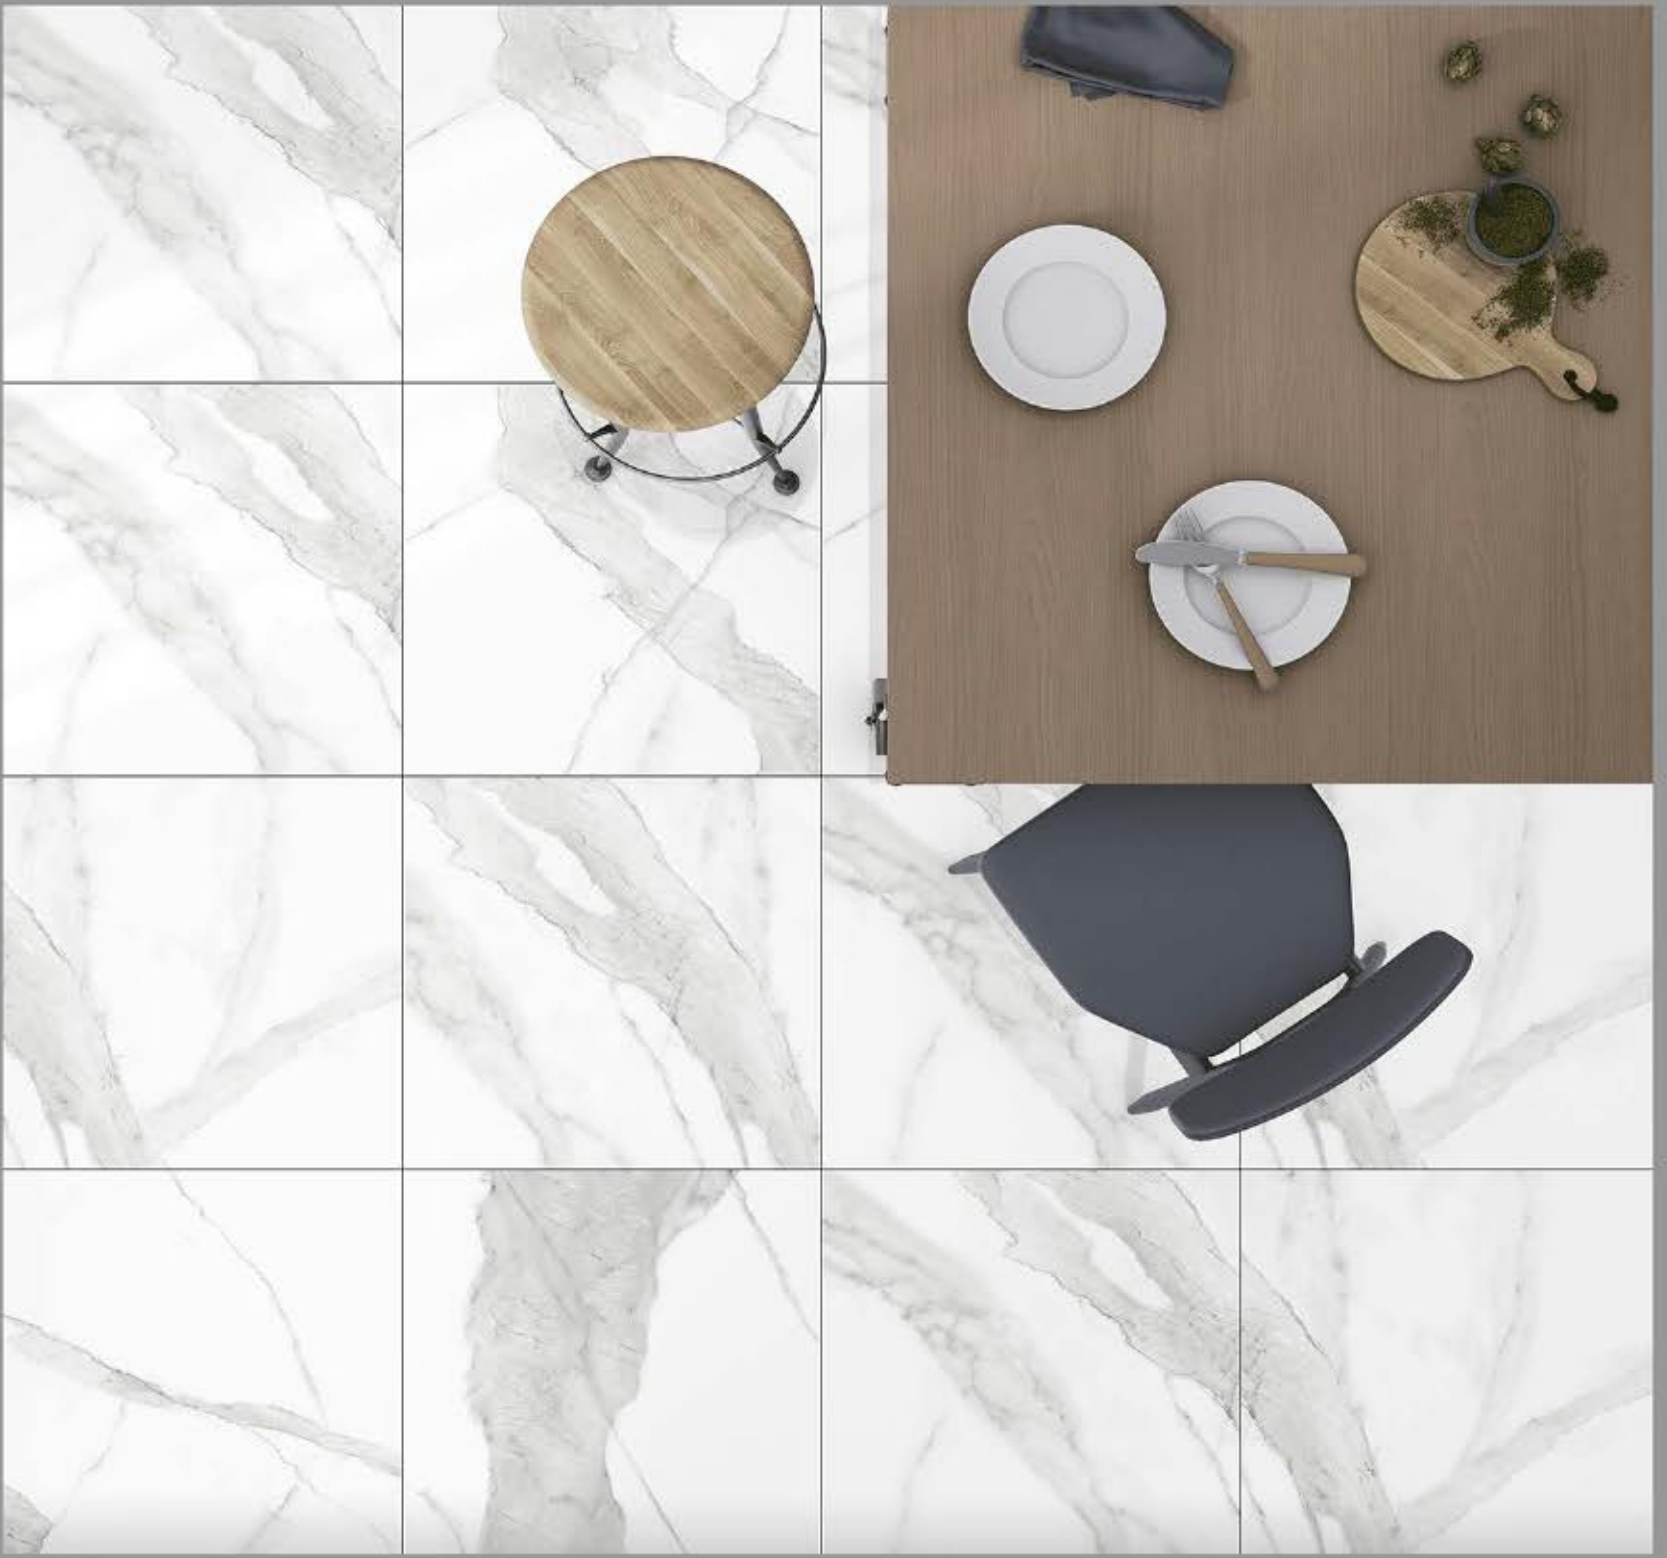

**GLAZED
POLISHED
TILES**

600X600MM

DESIGN NAME:
STATUARIO ZEAL

**GLAZED
POLISHED
TILES**

600X600MM

DESIGN NAME:
SATUARIO GRANDE

**GLAZED
POLISHED
TILES**

600X600MM