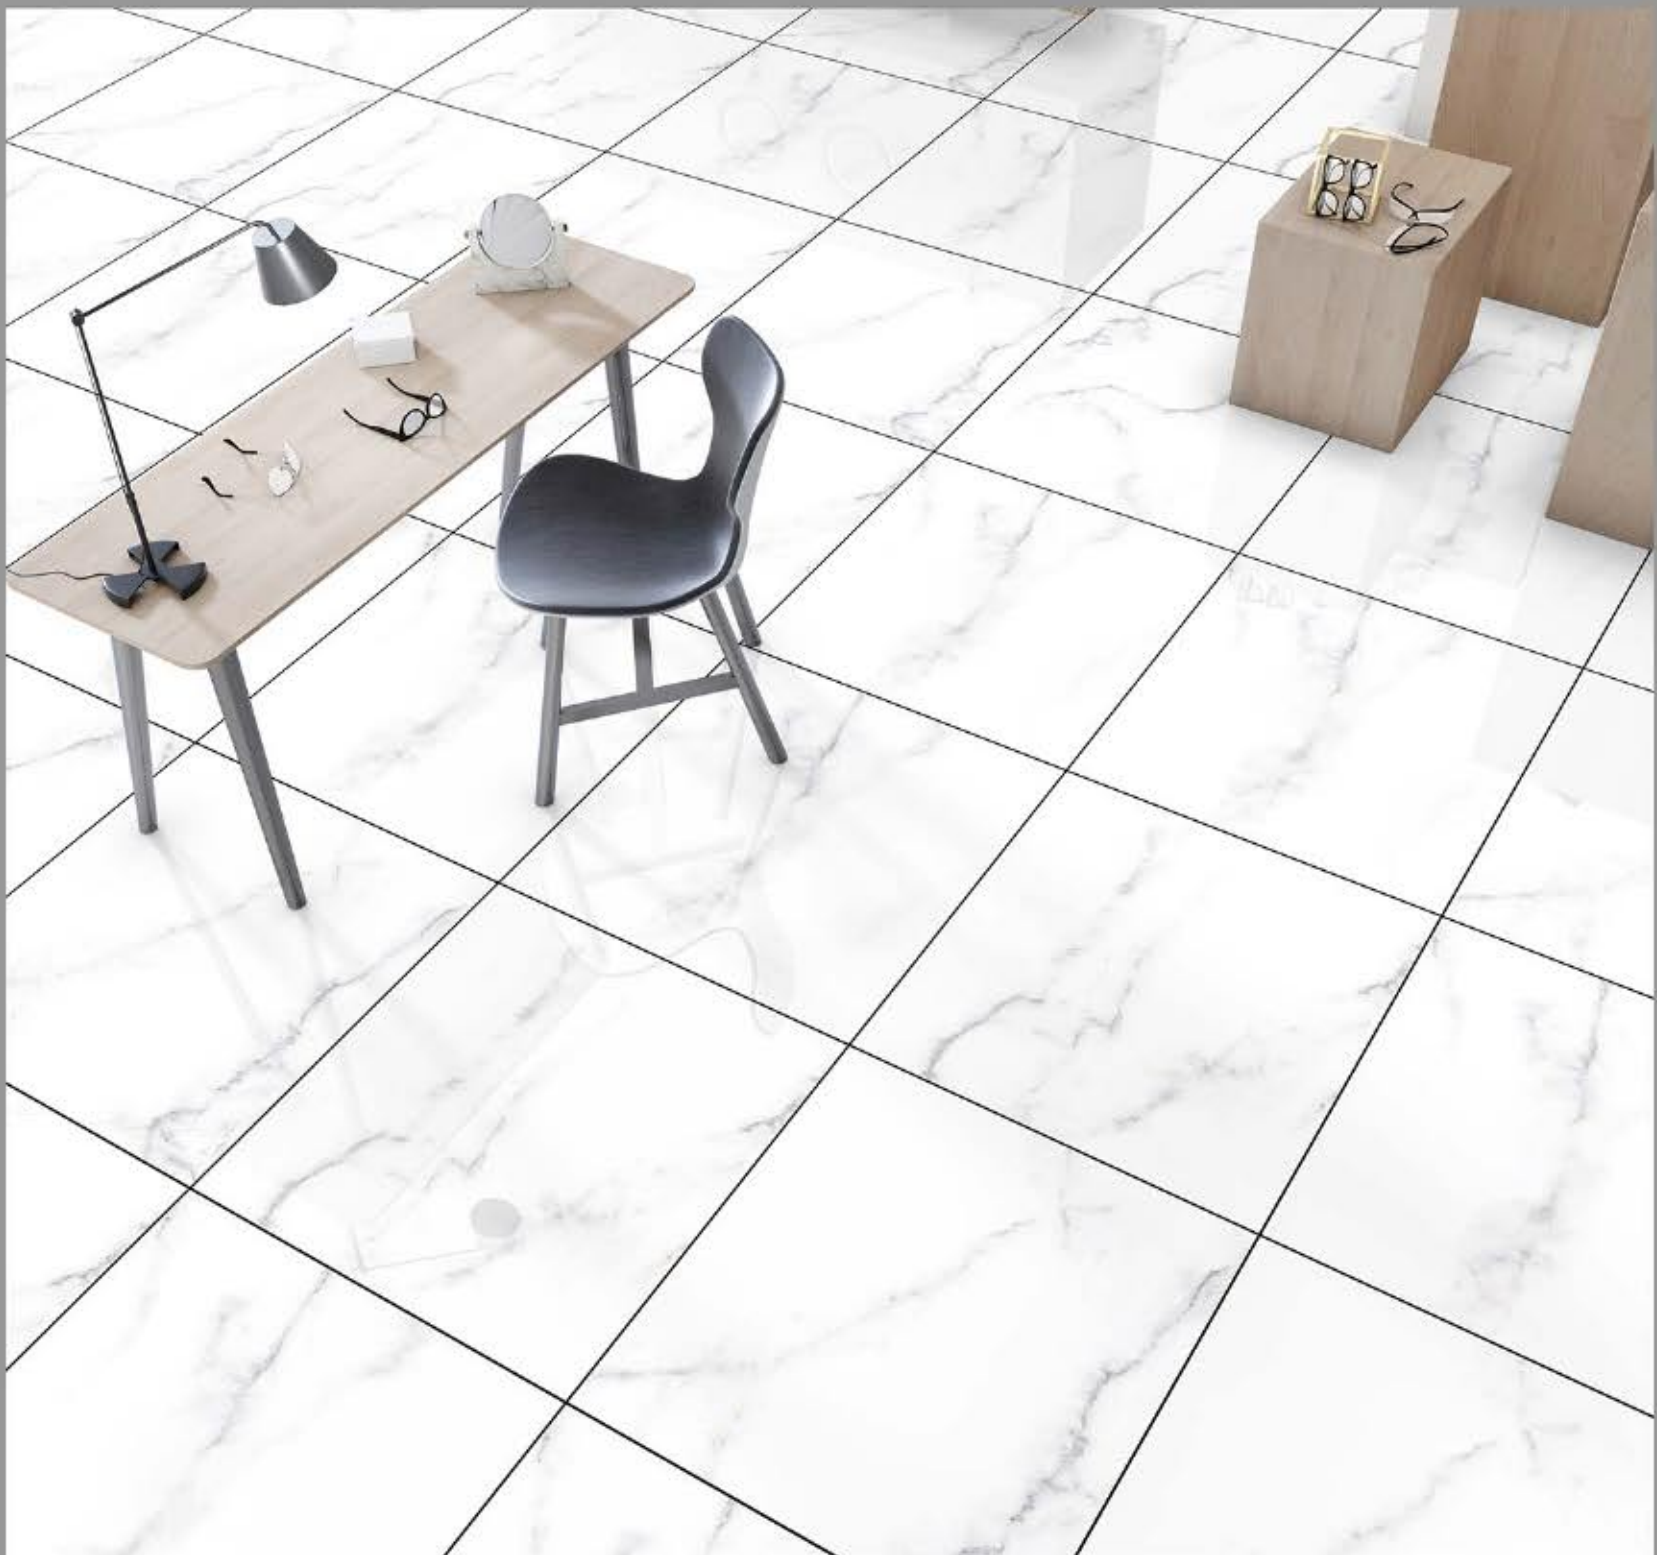

DESIGN NAME:

CARARA SATHVARIO WHITE

**GLAZED
POLISHED
TILES**

600X600MM