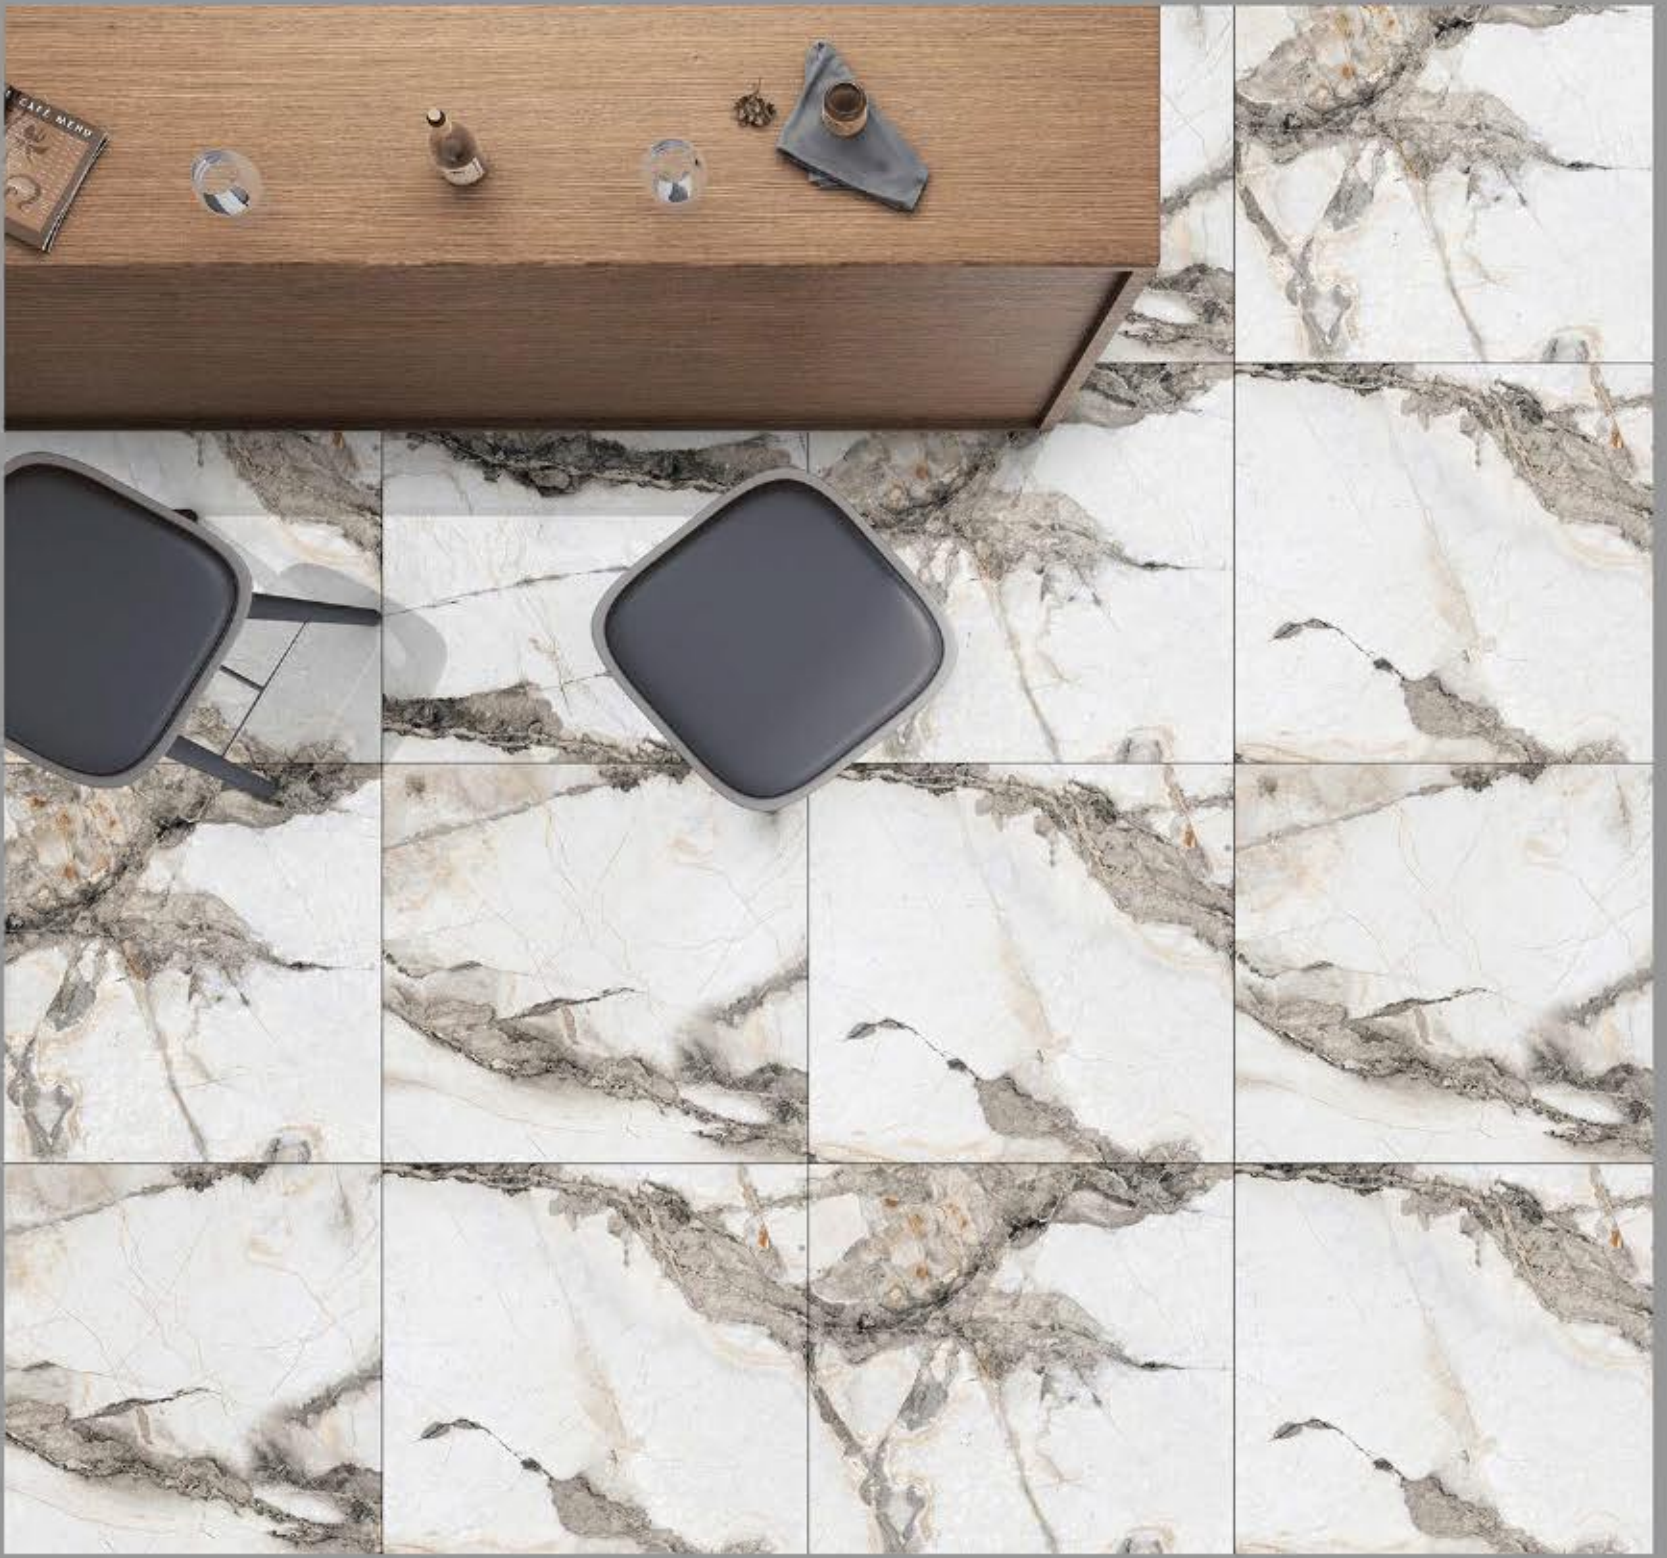

600X600MM

DESIGN NAME:
SATUARIO CHARM

**GLAZED
POLISHED
TILES**

600X600MM

DESIGN NAME:
SATUARIO LASA GOLD

**GLAZED
POLISHED
TILES**

600X600MM

DESIGN NAME:
SATUARIO TAXTA