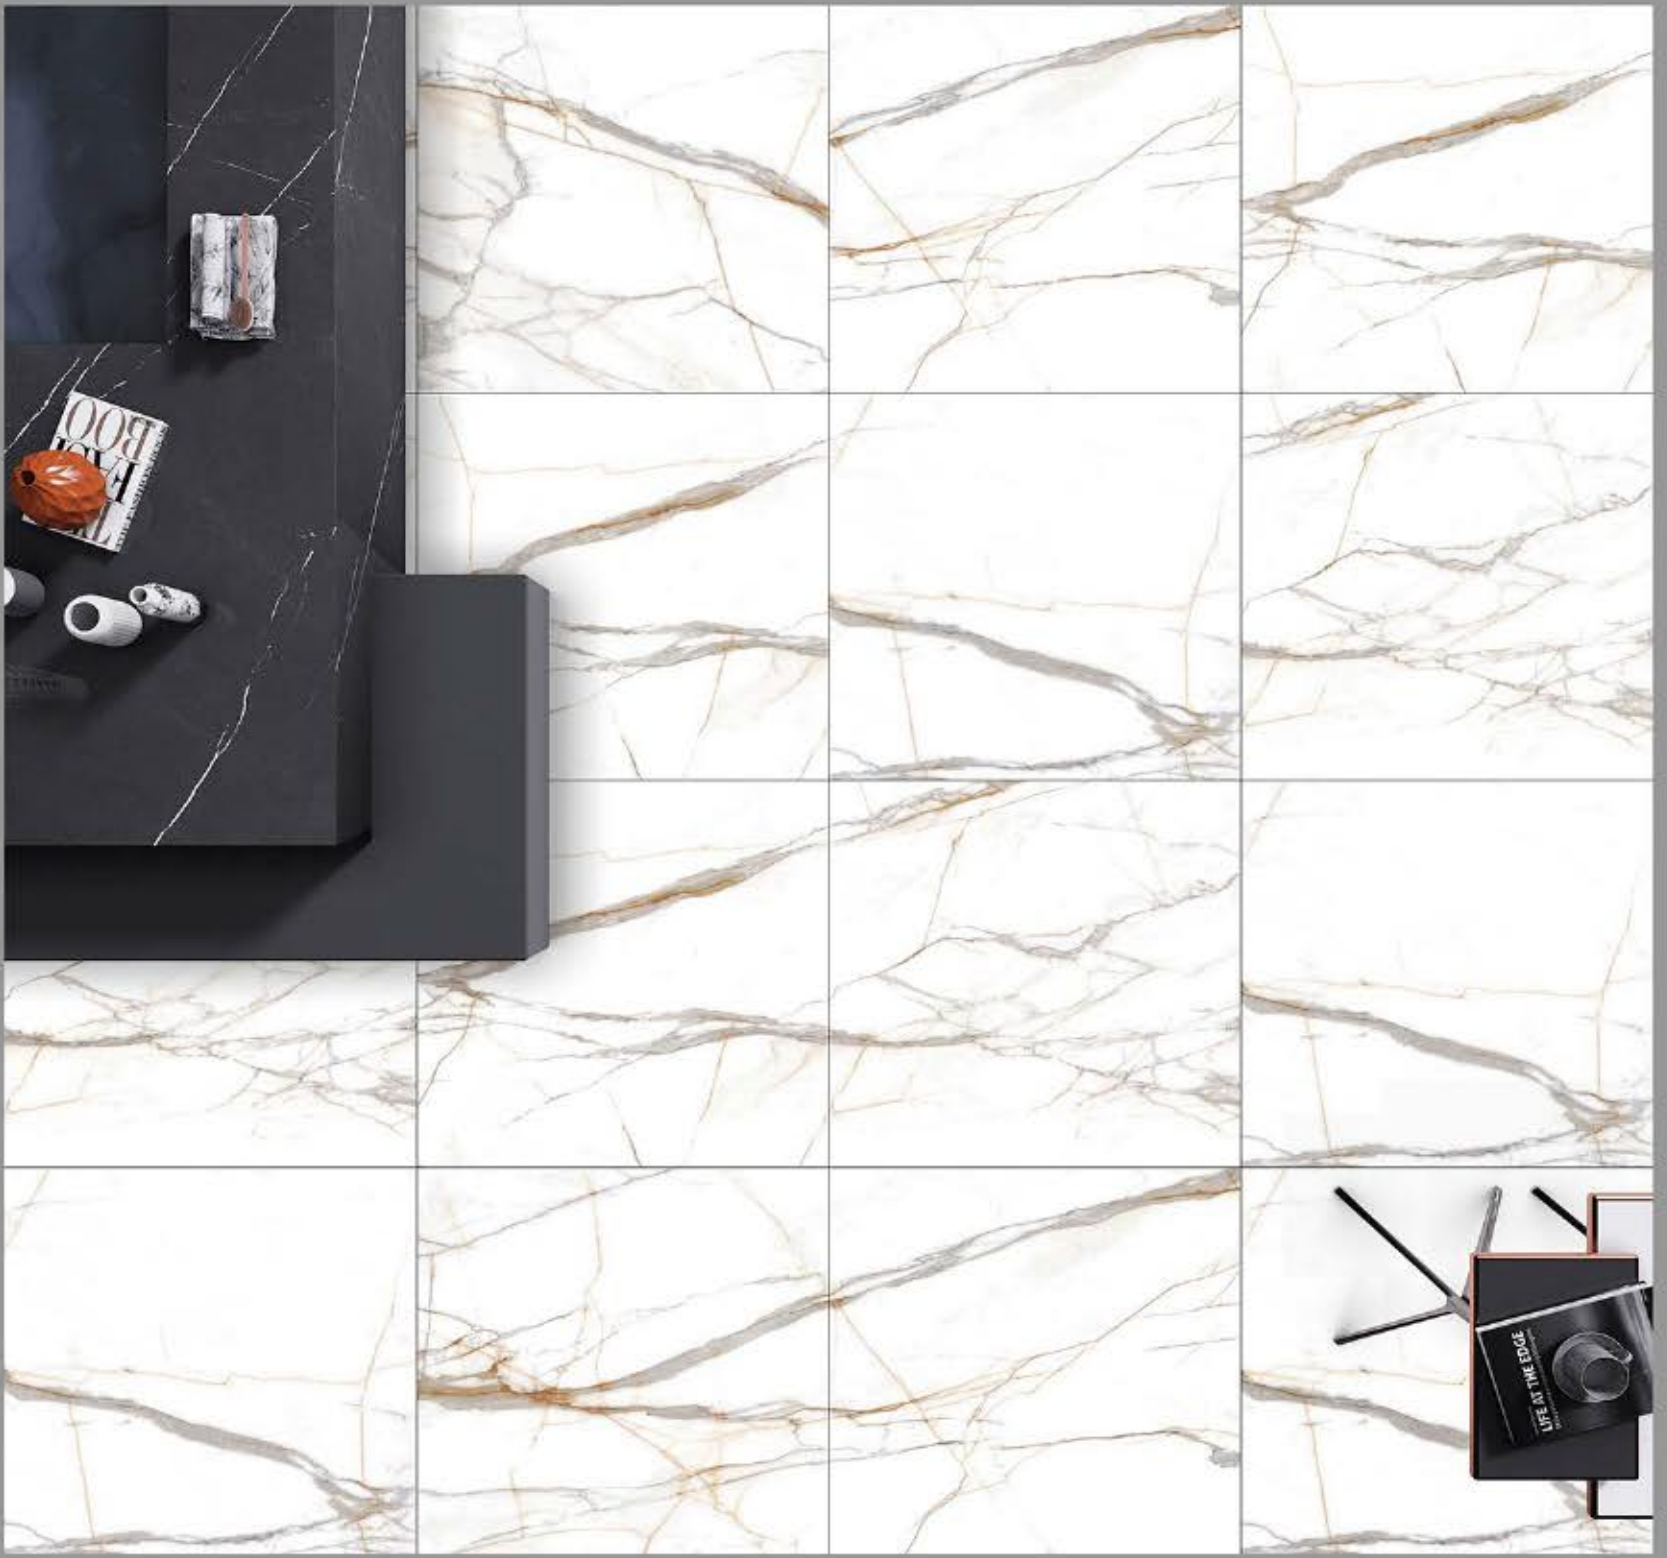

**GLAZED
POLISHED
TILES**

600X600MM

DESIGN NAME:
STATUARIO ICE

**GLAZED
POLISHED
TILES**

600X600MM

DESIGN NAME:

STATUARIO
VOLAKAS

**GLAZED
POLISHED
TILES**

600X600MM

DESIGN NAME:
STATURIO DIAMOND

**GLAZED
POLISHED
TILES**

600X600MM

DESIGN NAME:
STATURIO ELEGENT

**GLAZED
POLISHED
TILES**

600X600MM

DESIGN NAME:
STATURIO SPARK