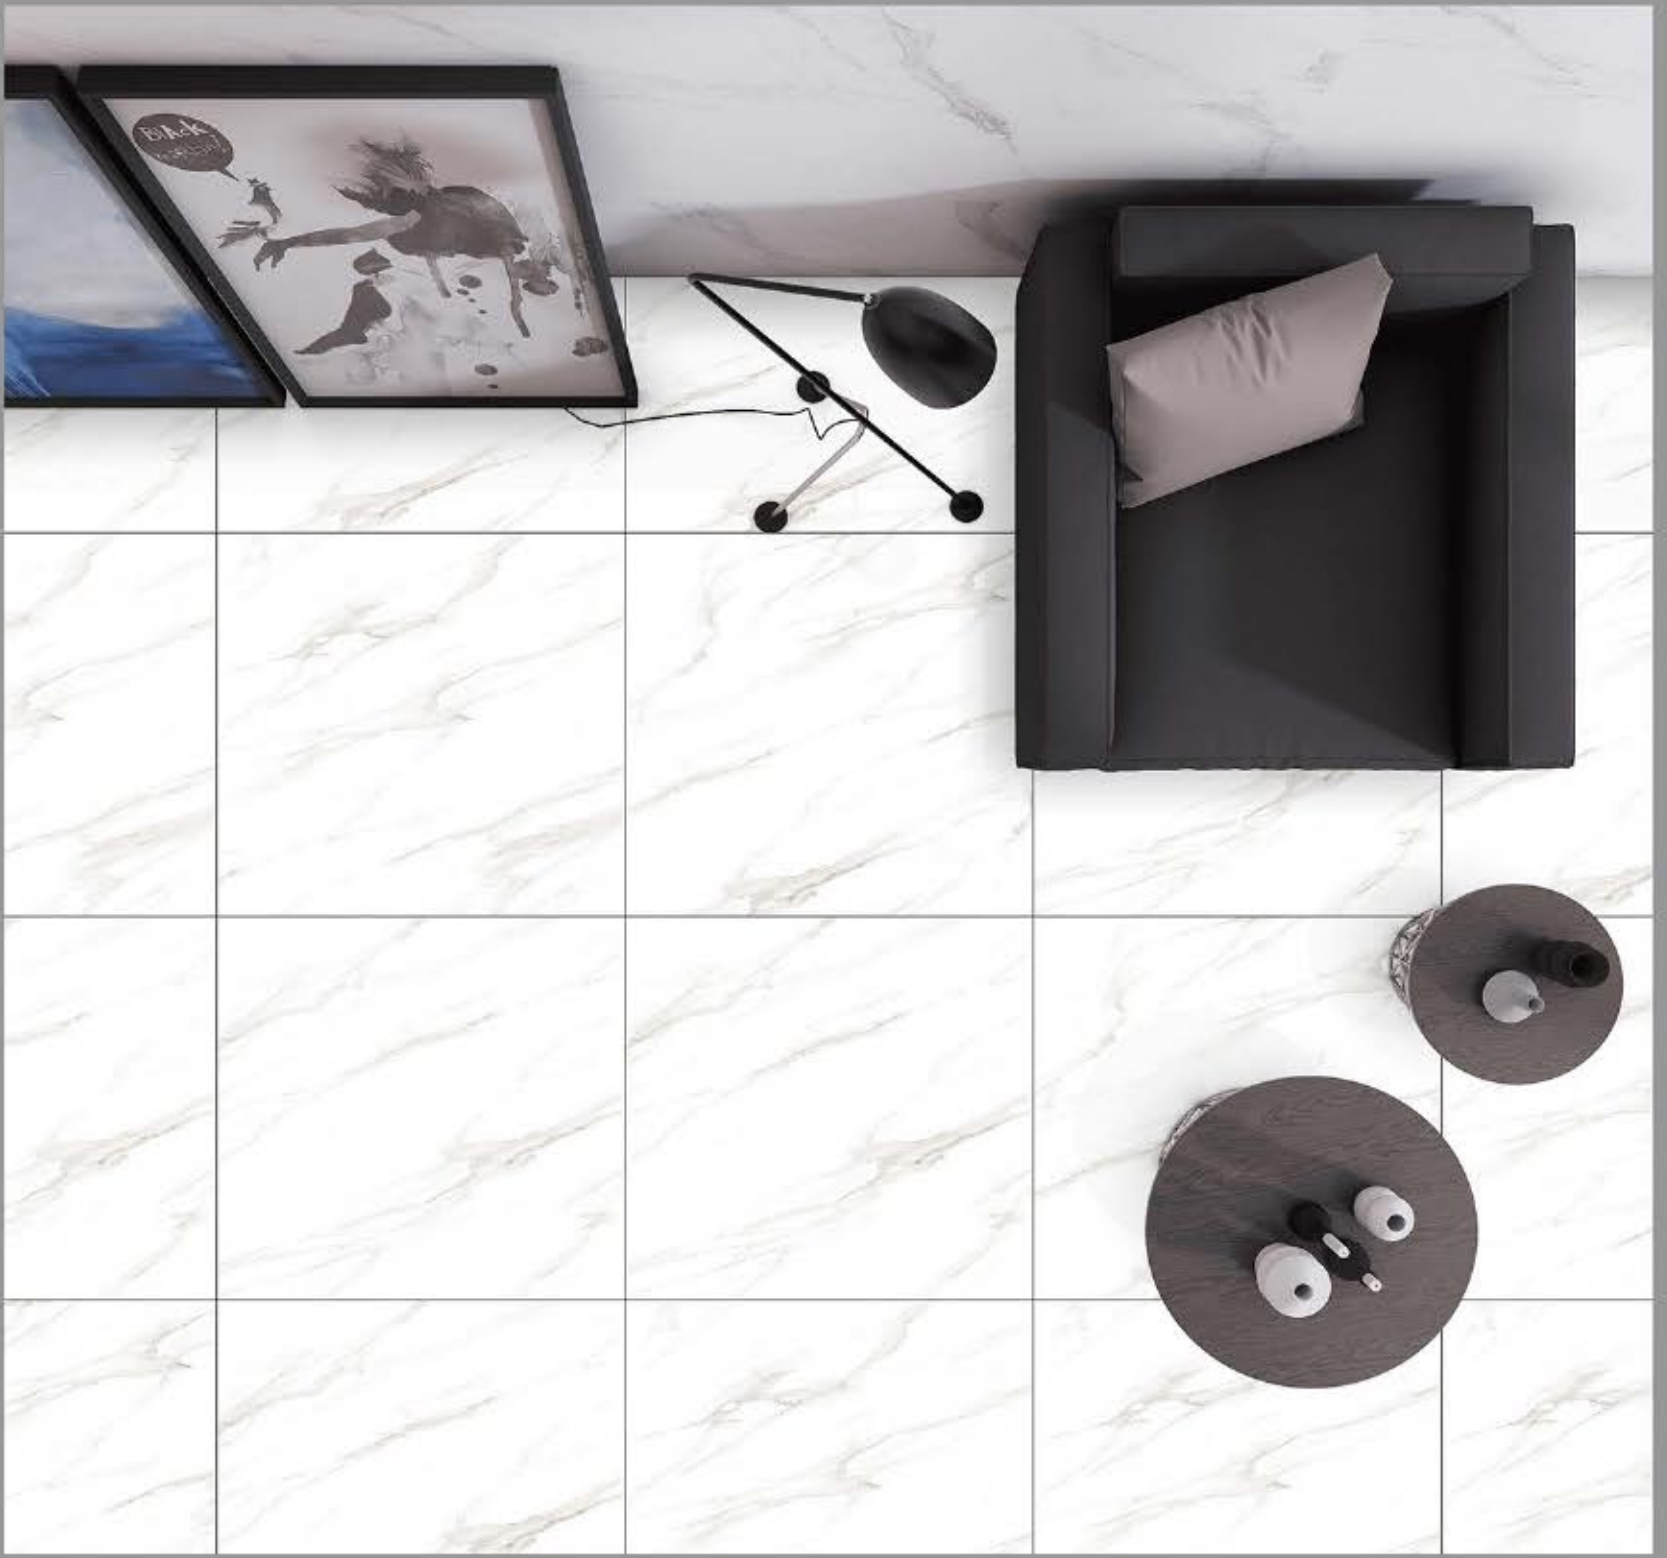

DESIGN NAME:
SATVARIO GRAY

**GLAZED
POLISHED
TILES**

600X600MM